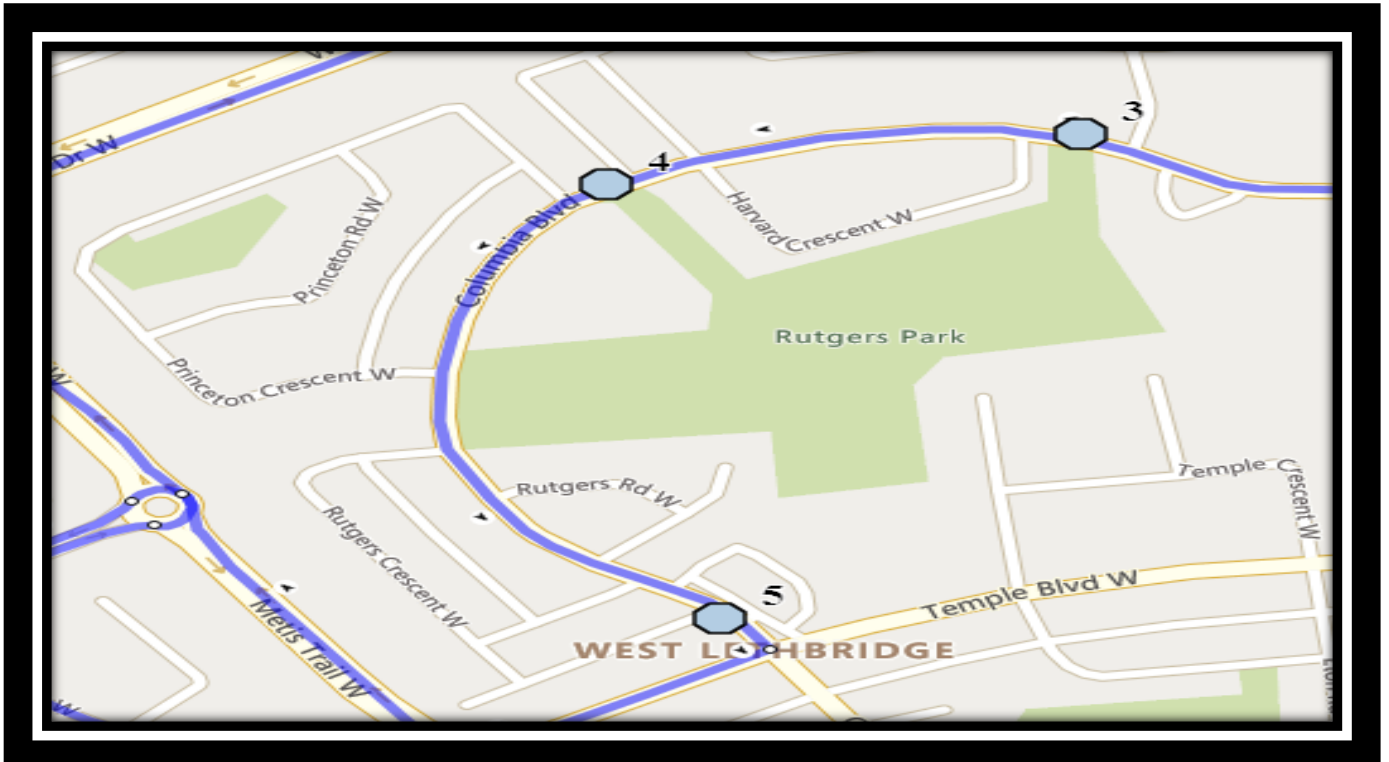

Van Tighem W2

REVISED: September 22, 2022

EFFECTIVE: September 28, 2022

Father Leonard Van Tighem (403)-381-0953
25 Stoney Crescent W, Lethbridge, AB. T1K 6V5

Please arrive 10 minutes before scheduled pick up and drop off times. Times shown may vary due to weather & traffic conditions.
Bus routes and maps are subject to change. For the most up-to-date version, visit www.southland.ca/lethbridge.