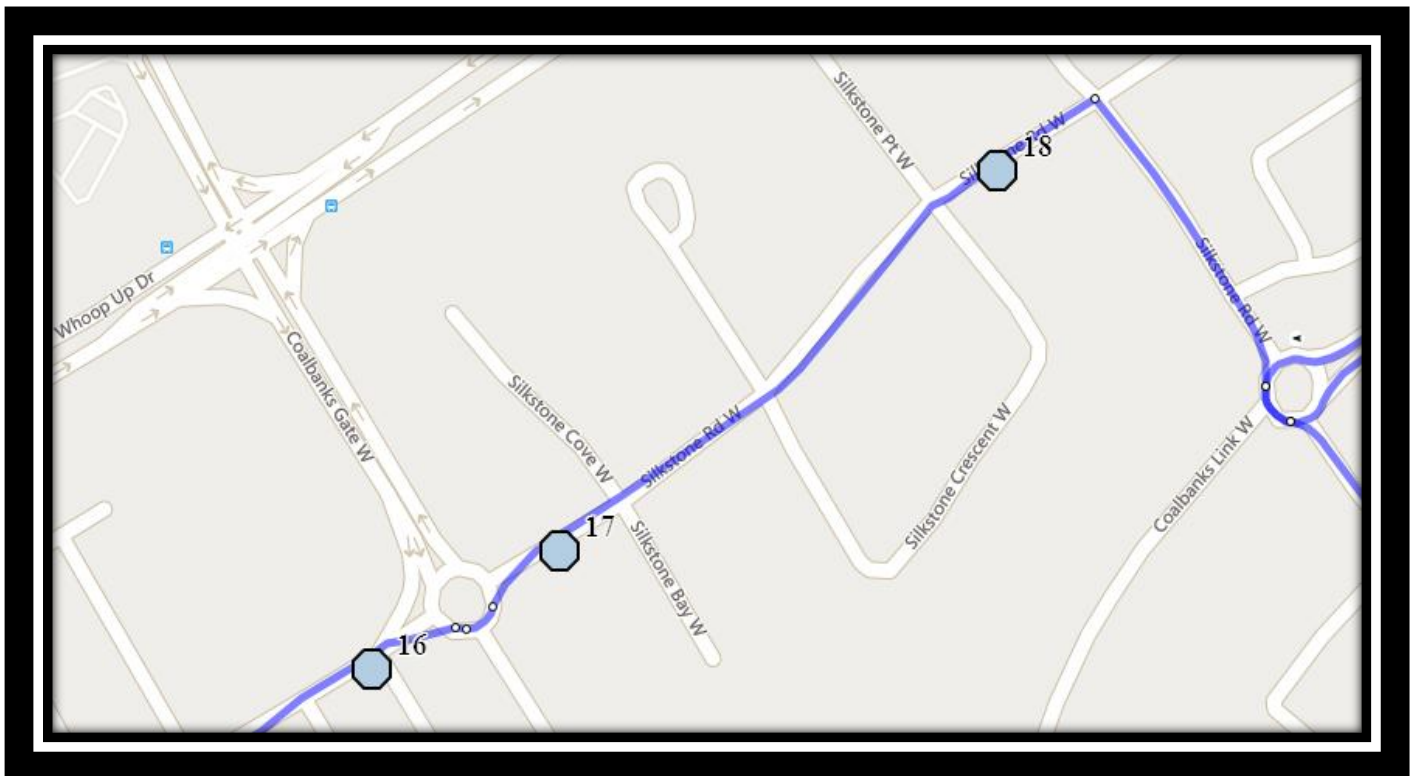

Van Tighem W2

REVISED: September 22, 2022

EFFECTIVE: September 28, 2022

Father Leonard Van Tighem (403)-381-0953
25 Stoney Crescent W, Lethbridge, AB. T1K 6V5

Please arrive 10 minutes before scheduled pick up and drop off times. Times shown may vary due to weather & traffic conditions.
Bus routes and maps are subject to change. For the most up-to-date version, visit www.southland.ca/lethbridge.