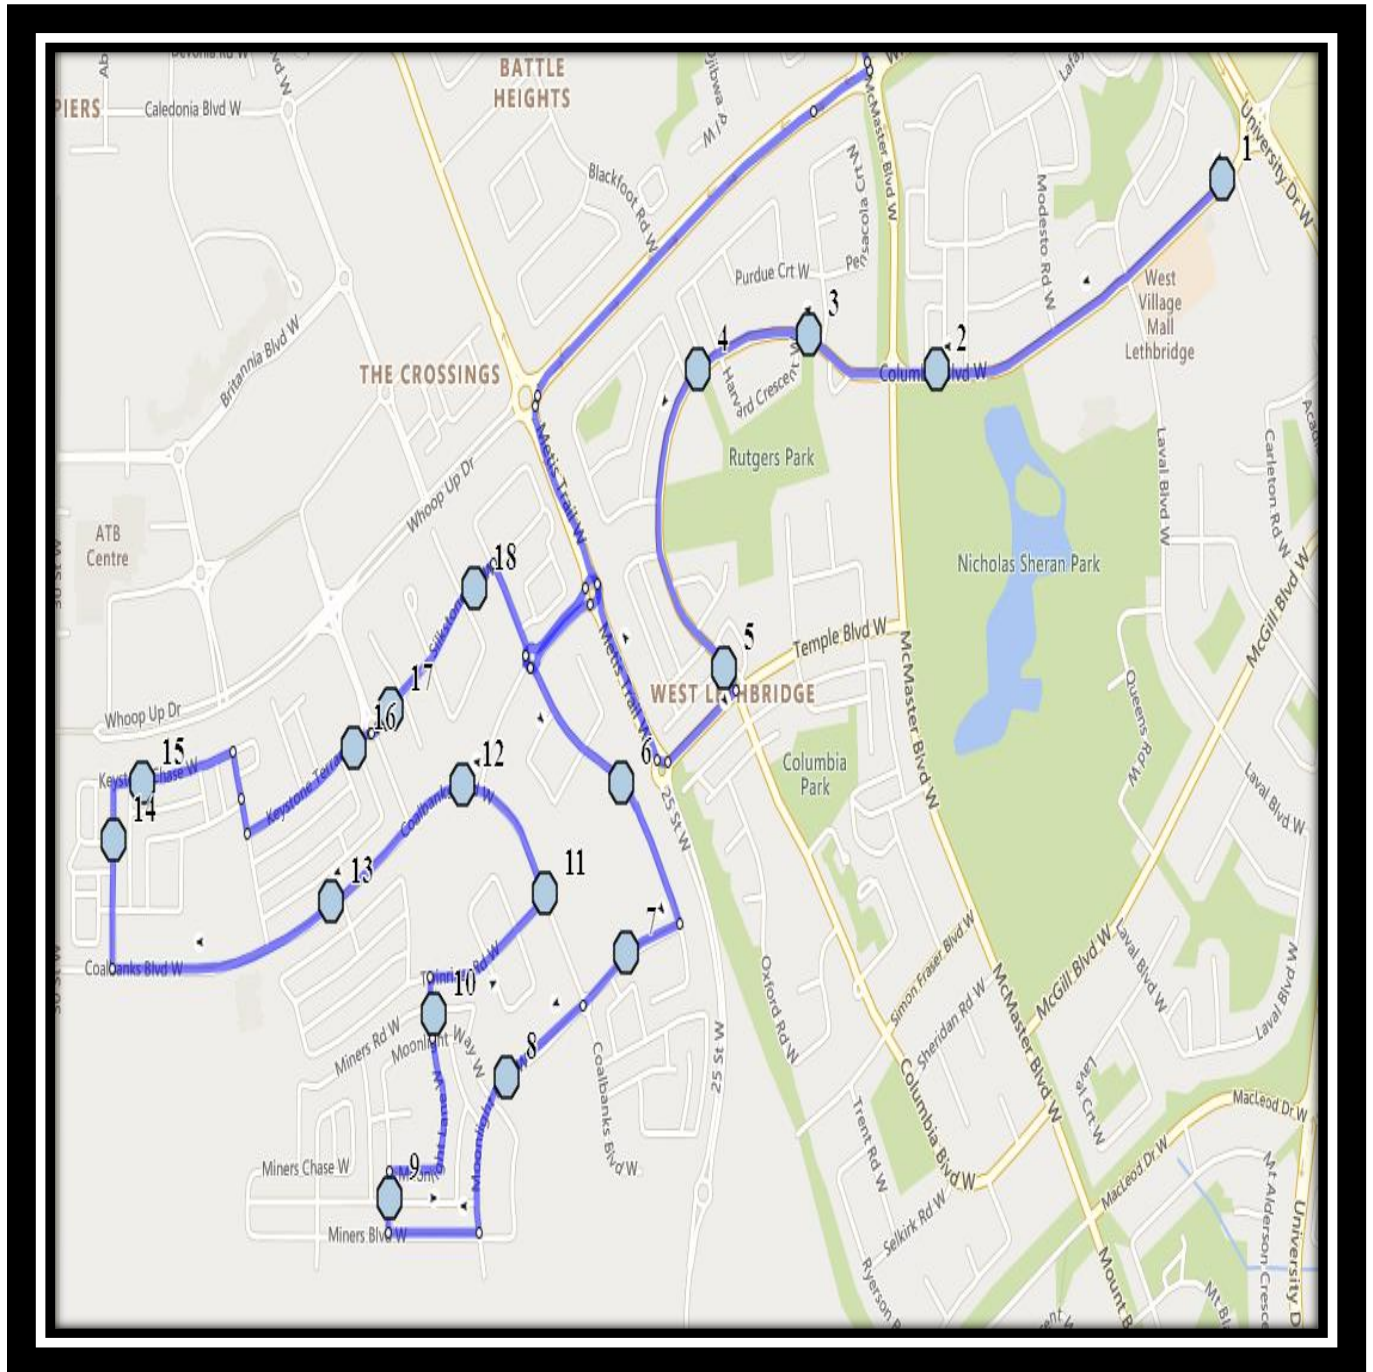

Van Tighem W2

REVISED: September 22, 2022

EFFECTIVE: September 28, 2022

PM Route Same as AM

Father Leonard Van Tighem (403)-381-0953
25 Stoney Crescent W, Lethbridge, AB. T1K 6V5

Please arrive 10 minutes before scheduled pick up and drop off times. Times shown may vary due to weather & traffic conditions. Bus routes and maps are subject to change. For the most up-to-date version, visit www.southland.ca/lethbridge.