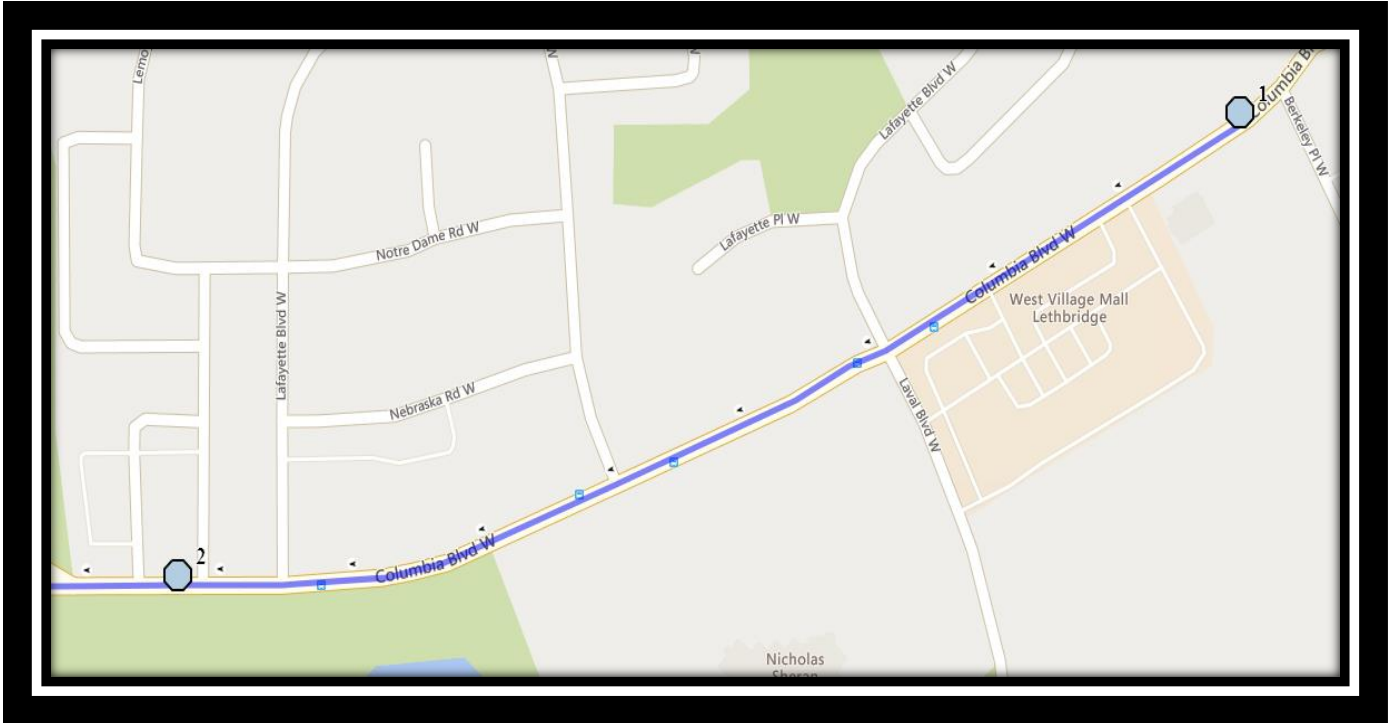

Van Tighem W2

REVISED: September 22, 2022

EFFECTIVE: September 28, 2022

Father Leonard Van Tighem (403)-381-0953
25 Stoney Crescent W, Lethbridge, AB. T1K 6V5

Please arrive 10 minutes before scheduled pick up and drop off times. Times shown may vary due to weather & traffic conditions.
Bus routes and maps are subject to change. For the most up-to-date version, visit www.southland.ca/lethbridge.