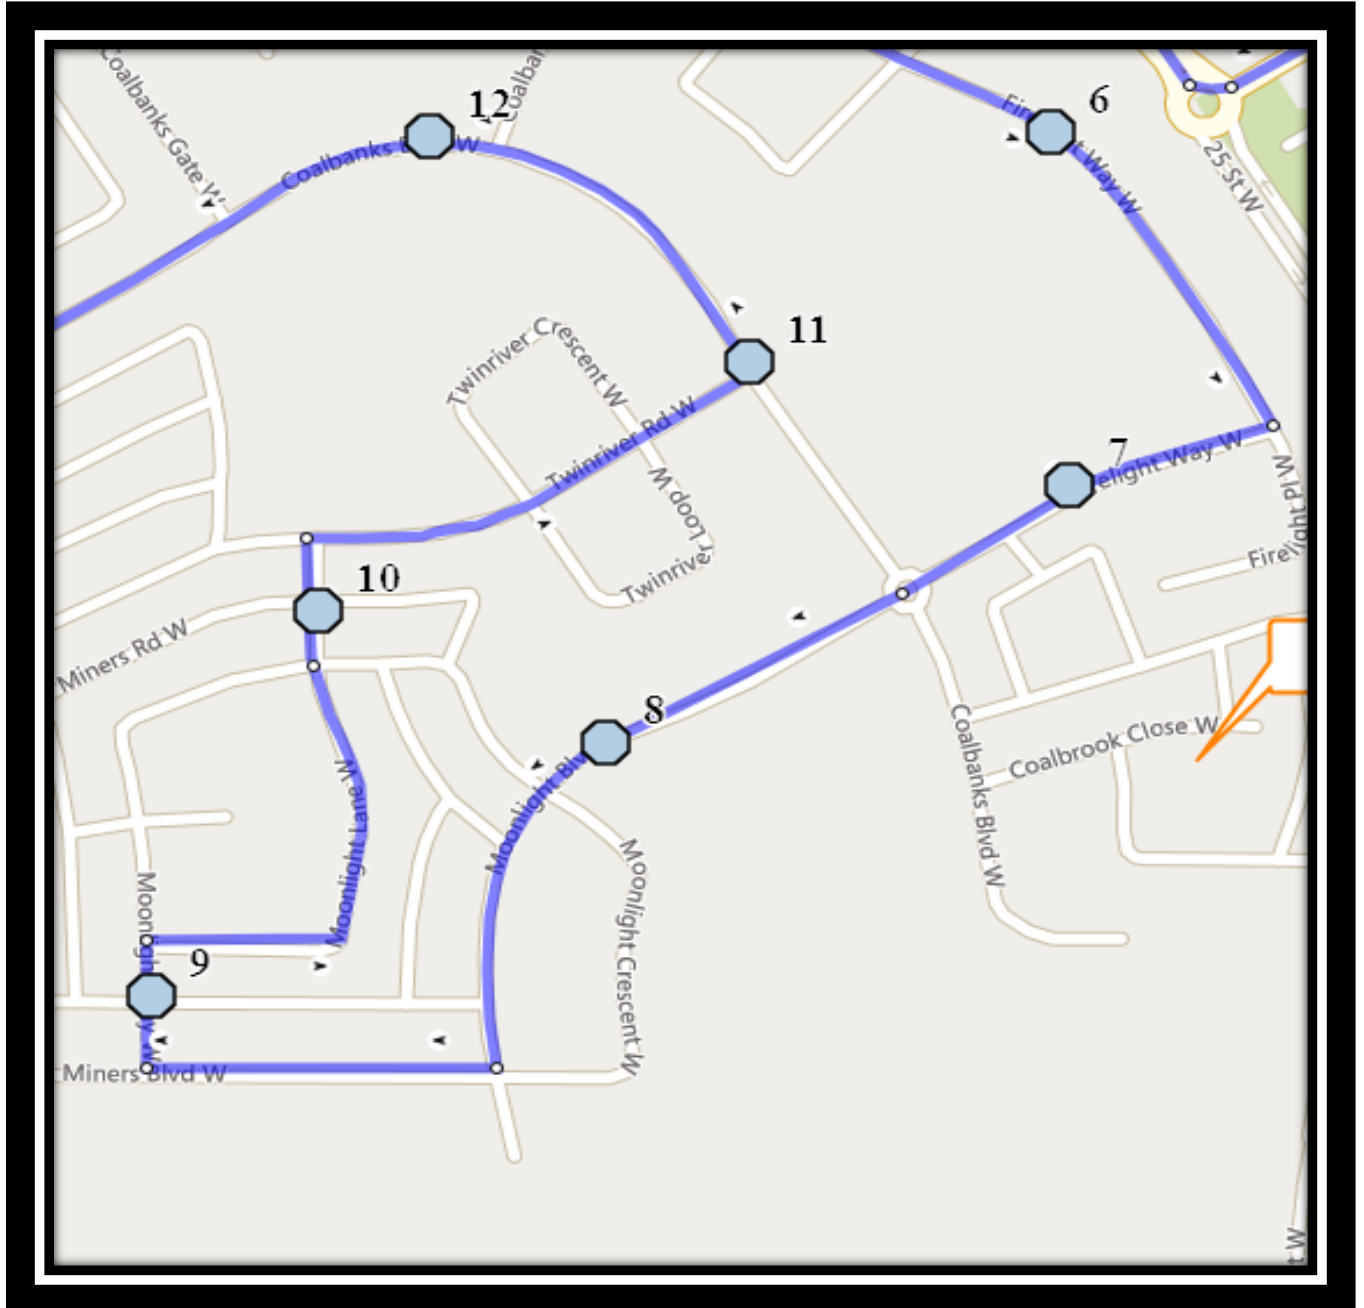

Van Tighem W2

REVISED: September 22, 2022

EFFECTIVE: September 28, 2022

Father Leonard Van Tighem (403)-381-0953
25 Stoney Crescent W, Lethbridge, AB. T1K 6V5

Please arrive 10 minutes before scheduled pick up and drop off times. Times shown may vary due to weather & traffic conditions.
Bus routes and maps are subject to change. For the most up-to-date version, visit www.southland.ca/lethbridge.