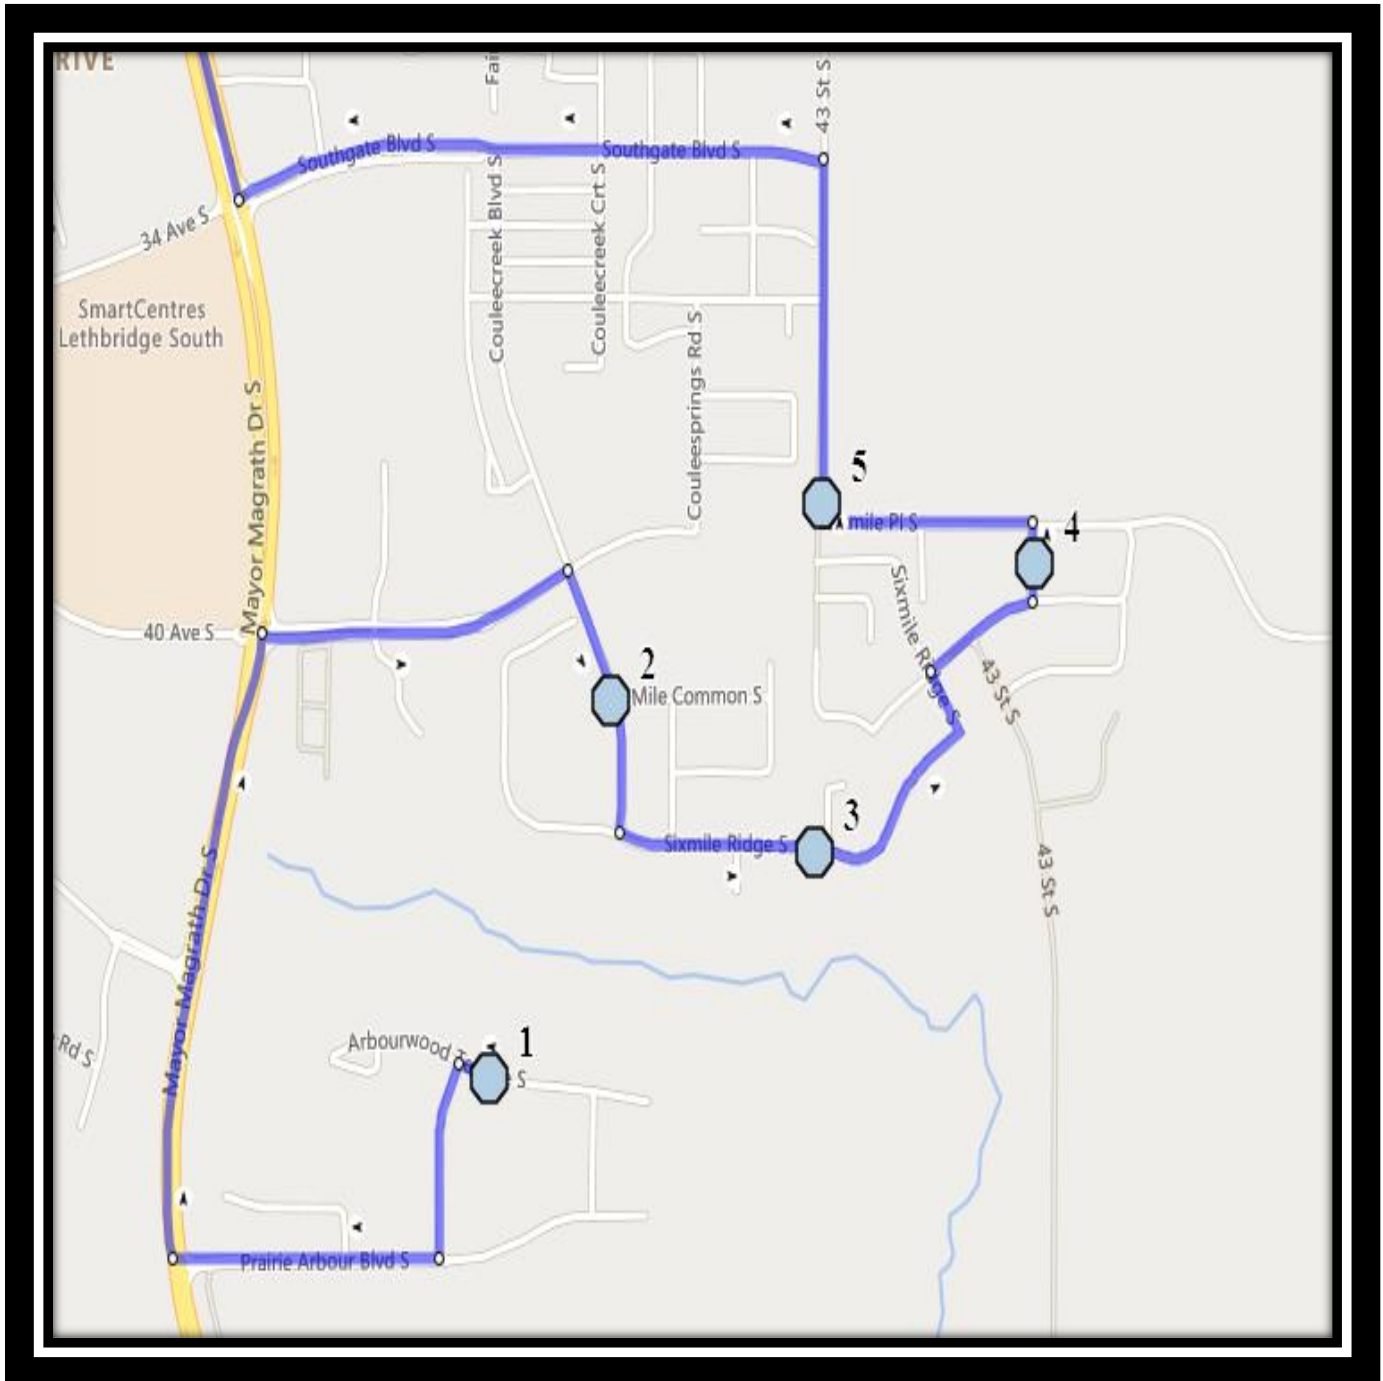

# Davidson/Bawden S3

REVISED: October 6, 2022

EFFECTIVE: October 12, 2022

**PM Route – Same as AM**

**Ecole Agnes Davidson – 2103 20 Street South – (403) 328-5153**

**Fleetwood Bawden – 1222 9 Ave. South – (403) 327-5818**

## Monday – Friday

**#1 - 8:03 AM - Arbourwood Terrace South Eastbound - Walkway Entrance**

**#2 - 8:07 AM - Sixmile Road South Southbound - at Sixmile Common beside fire hydrant**

**#3 - 8:08 AM - Sixmile Ridges South Eastbound - west of intersection with Sixmile cove**

**#4 - 8:11 AM - Sixmile Way South Northbound - south of 40 Ave at alley**

**#5 - 8:13 AM - 43 Street South Northbound - north of 40 Ave at corner**

**#6 - 8:25 AM - Fleetwood-Bawden**

**#7 - 8:35 AM - Ecole Agnes Davidson**

**#5 - 1:06 PM - Sixmile Ridges South Eastbound - west of intersection with Sixmile cove**

**#6 - 1:08 PM - Sixmile Way South Northbound - south of 40 Ave at alley**

**#7 - 1:10 PM - 43 Street South Northbound - north of 40 Ave at corner**