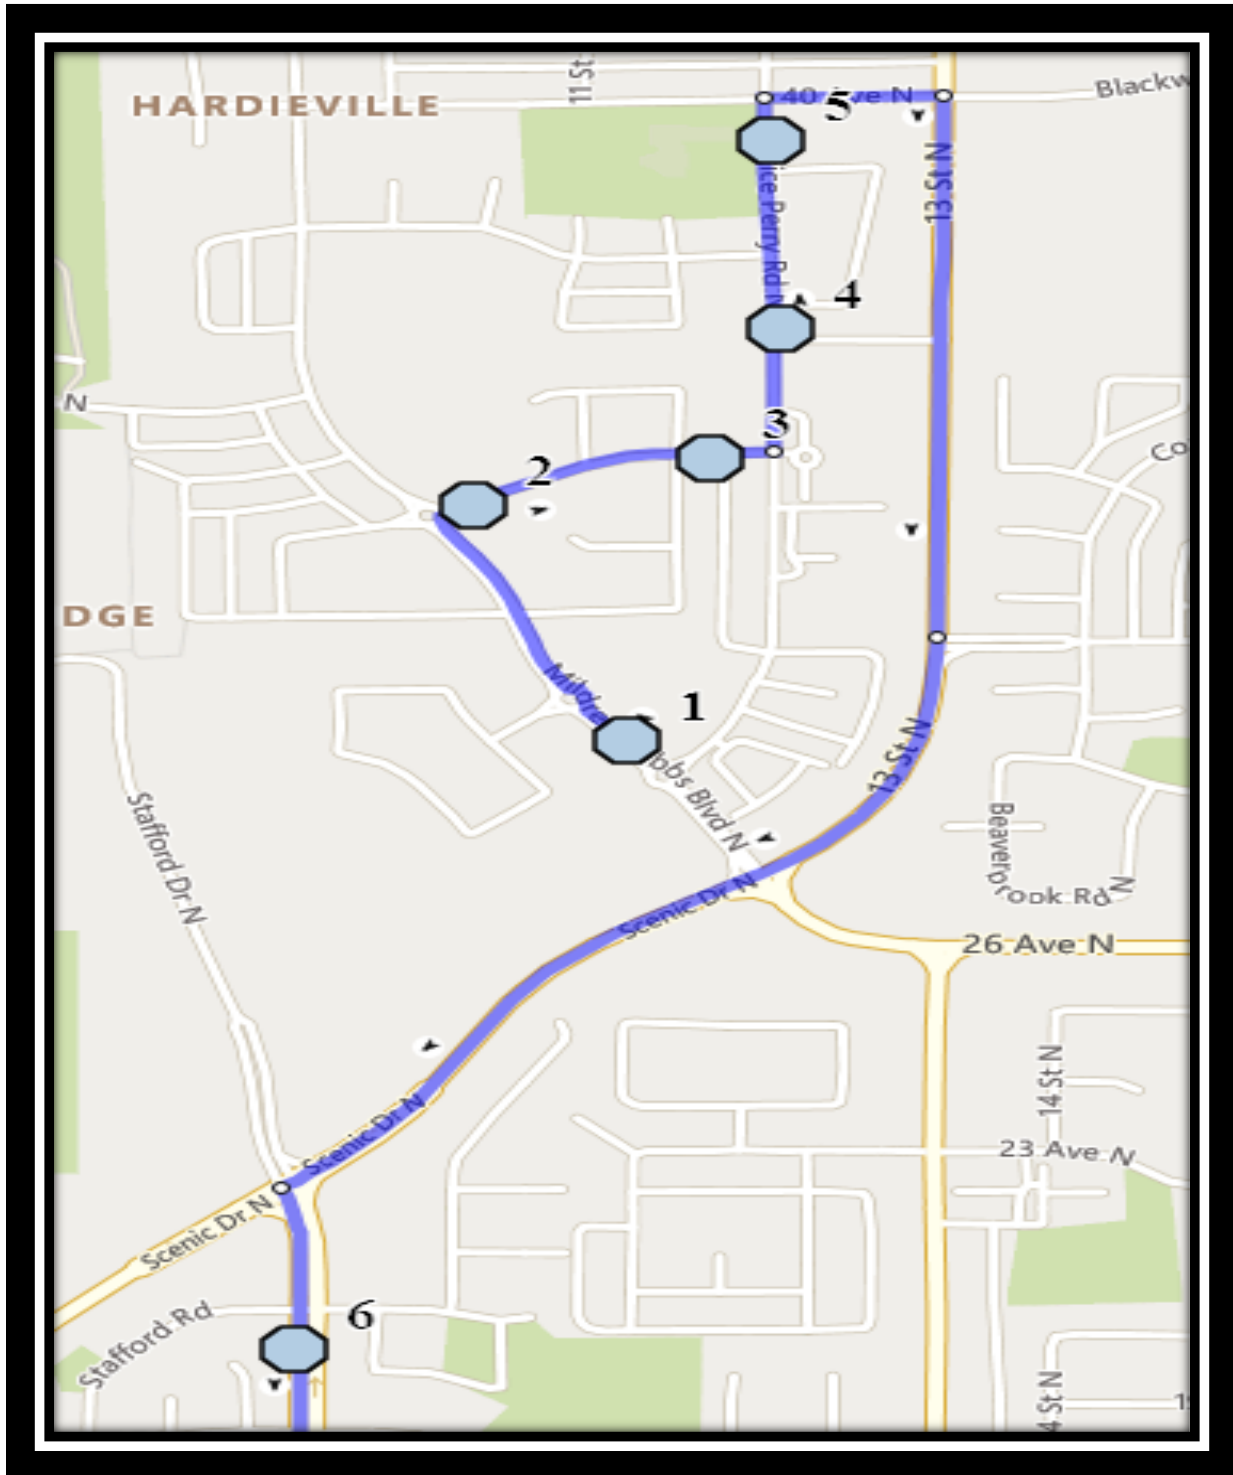

Buchanan N2

REVISED: October 6, 2022

EFFECTIVE: October 12, 2022

Senator Buchanan Elementary – 1101 7 Ave North – (403) 327-7321

Please arrive 5 minutes before scheduled pick up and drop off times. Times shown may vary due to weather & traffic conditions.
Bus routes and maps are subject to change. For the most up-to-date version, visit www.southland.ca/lethbridge.

#3 - 8:15 AM - Edith Emma Coe Rd N Eastbound- after Thryza Burkitt before ally

#4 - 8:17 AM - Lettice Perry Road North Northbound - Mailboxes

#5 - 8:18 AM - Lettice Perry Rd N Northbound - south of 40 Ave N at power boxes

#3 - 4:06 PM - Edith Emma Coe Rd N Eastbound - east of Mildred Dobbs at mailboxes

#4 - 4:07 PM - Edith Emma Coe Rd N Eastbound- after Thryza Burkitt before ally

#5 - 4:09 PM - Lettice Perry Road North Northbound - Mailboxes

#3 - 11:46 AM - Edith Emma Coe Rd N Eastbound - east of Mildred Dobbs at mailboxes

#4 - 11:47 AM - Edith Emma Coe Rd N Eastbound- after Thryza Burkitt before ally

#5 - 11:49 AM - Lettice Perry Road North Northbound - Mailboxes