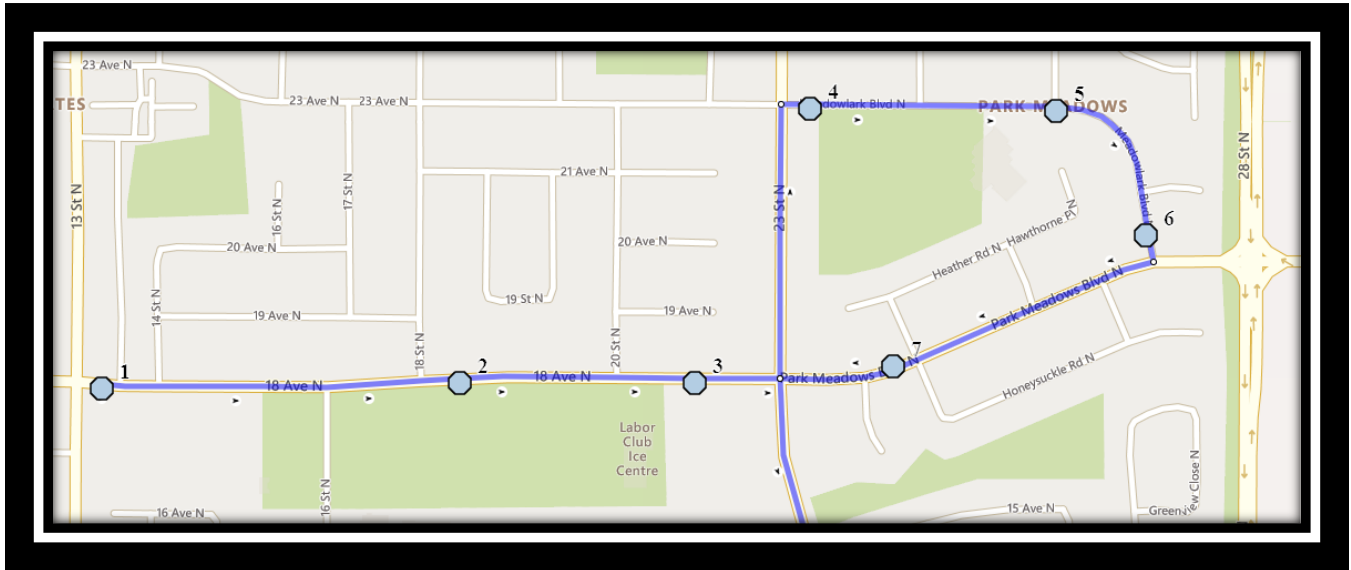

CFM N1

REVISED: October 21, 2022

EFFECTIVE: October 26, 2022

Catholic Central High East – 405 18 Street South – (403) 327-4596
St. Francis Junior High School – 333 18 Street South – (403) 327-3402
Ecole St. Mary’s – 422 20 Street South – (403) 327-3098

Please arrive 10 minutes before scheduled pick up and drop off times. Times shown may vary due to weather & traffic conditions.
Bus routes and maps are subject to change. For the most up-to-date version, visit www.southland.ca/lethbridge.