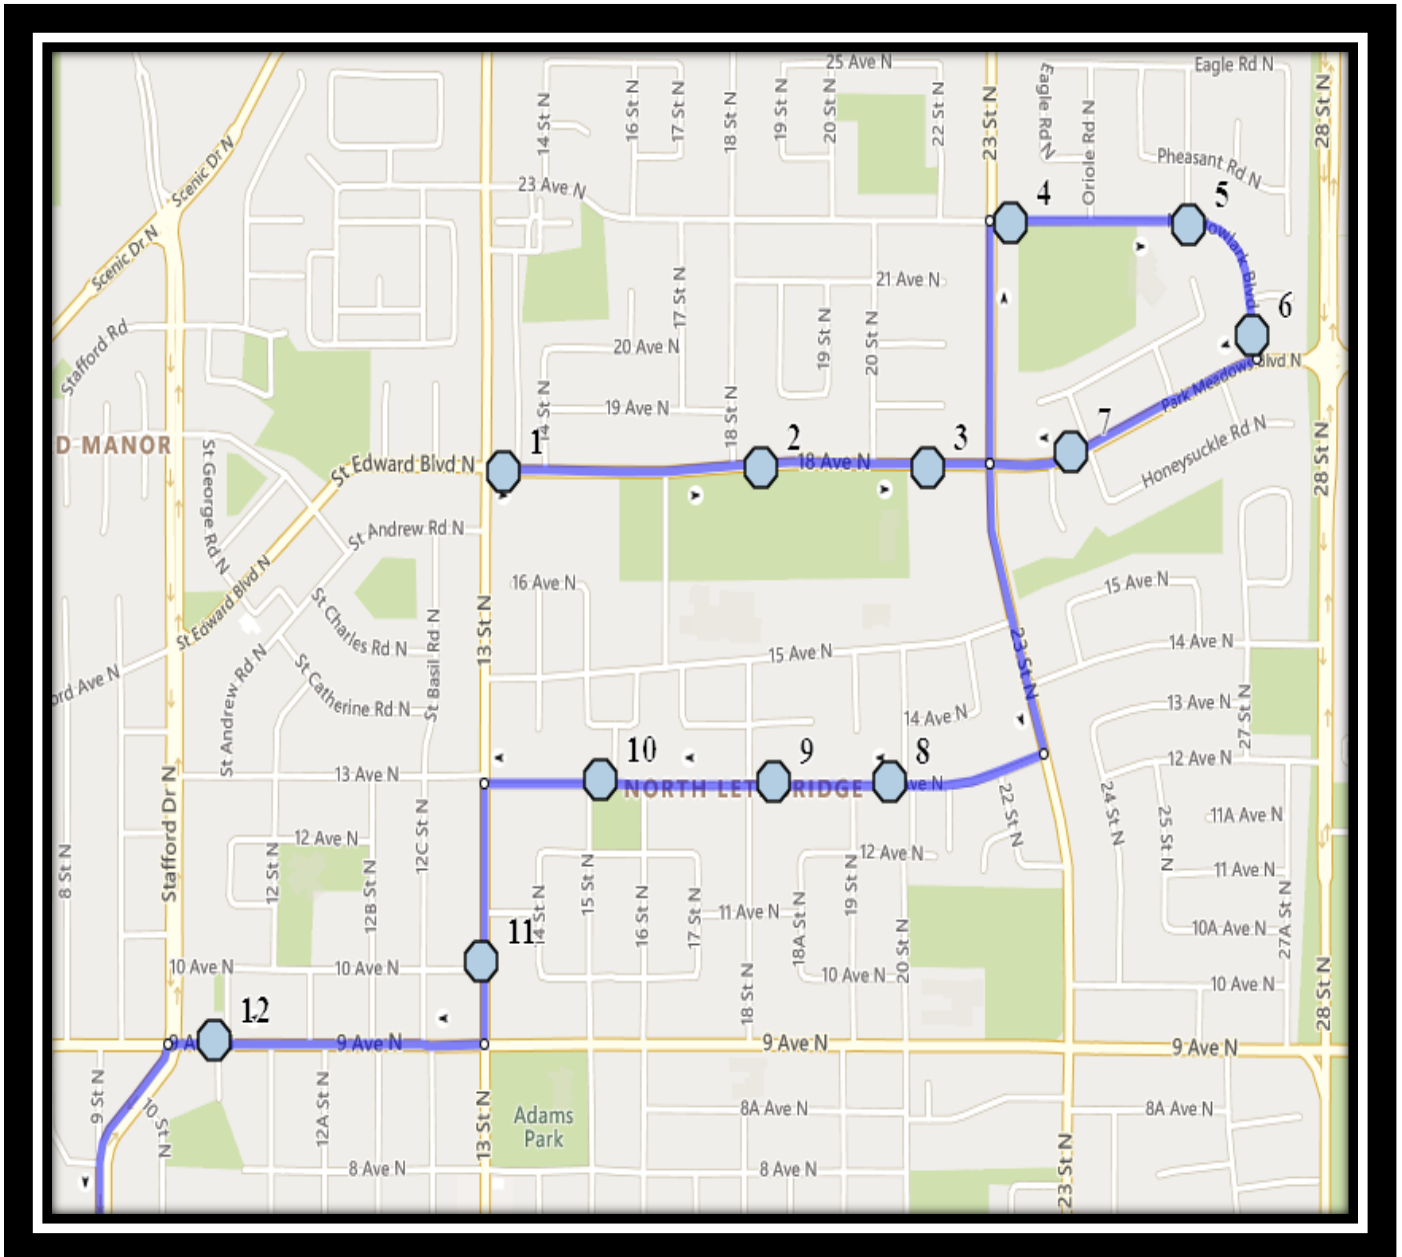

CFM N1

REVISED: October 21, 2022

EFFECTIVE: October 26, 2022

PM Route Same Direction as AM

- **Catholic Central High East – 405 18 Street South – (403) 327-4596**
- **St. Francis Junior High School – 333 18 Street South – (403) 327-3402**
- **Ecole St. Mary’s – 422 20 Street South – (403) 327-3098**

Please arrive 10 minutes before scheduled pick up and drop off times. Times shown may vary due to weather & traffic conditions. Bus routes and maps are subject to change. For the most up-to-date version, visit www.southland.ca/lethbridge.