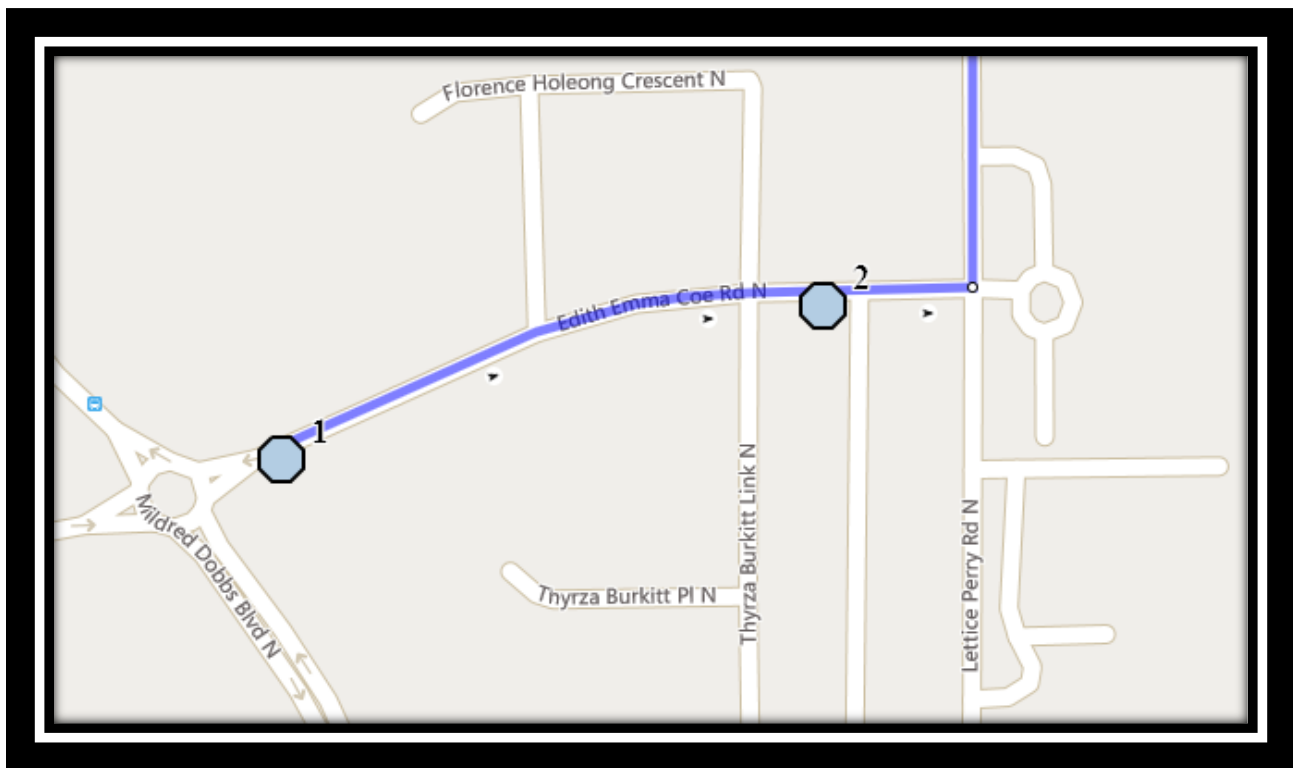

CFM N3

REVISED: October 21, 2022

EFFECTIVE: October 26, 2022

Catholic Central High East – 405 18 Street South – (403) 327-4596

St. Francis Middle School – 333 18 Street South – (403) 327-3402

Ecole St. Mary's – 422 20 Street South – (403) 327-3098

Please arrive 10 minutes before scheduled pick up and drop off times. Times shown may vary due to weather & traffic conditions.
Bus routes and maps are subject to change. For the most up-to-date version, visit www.southland.ca/lethbridge.