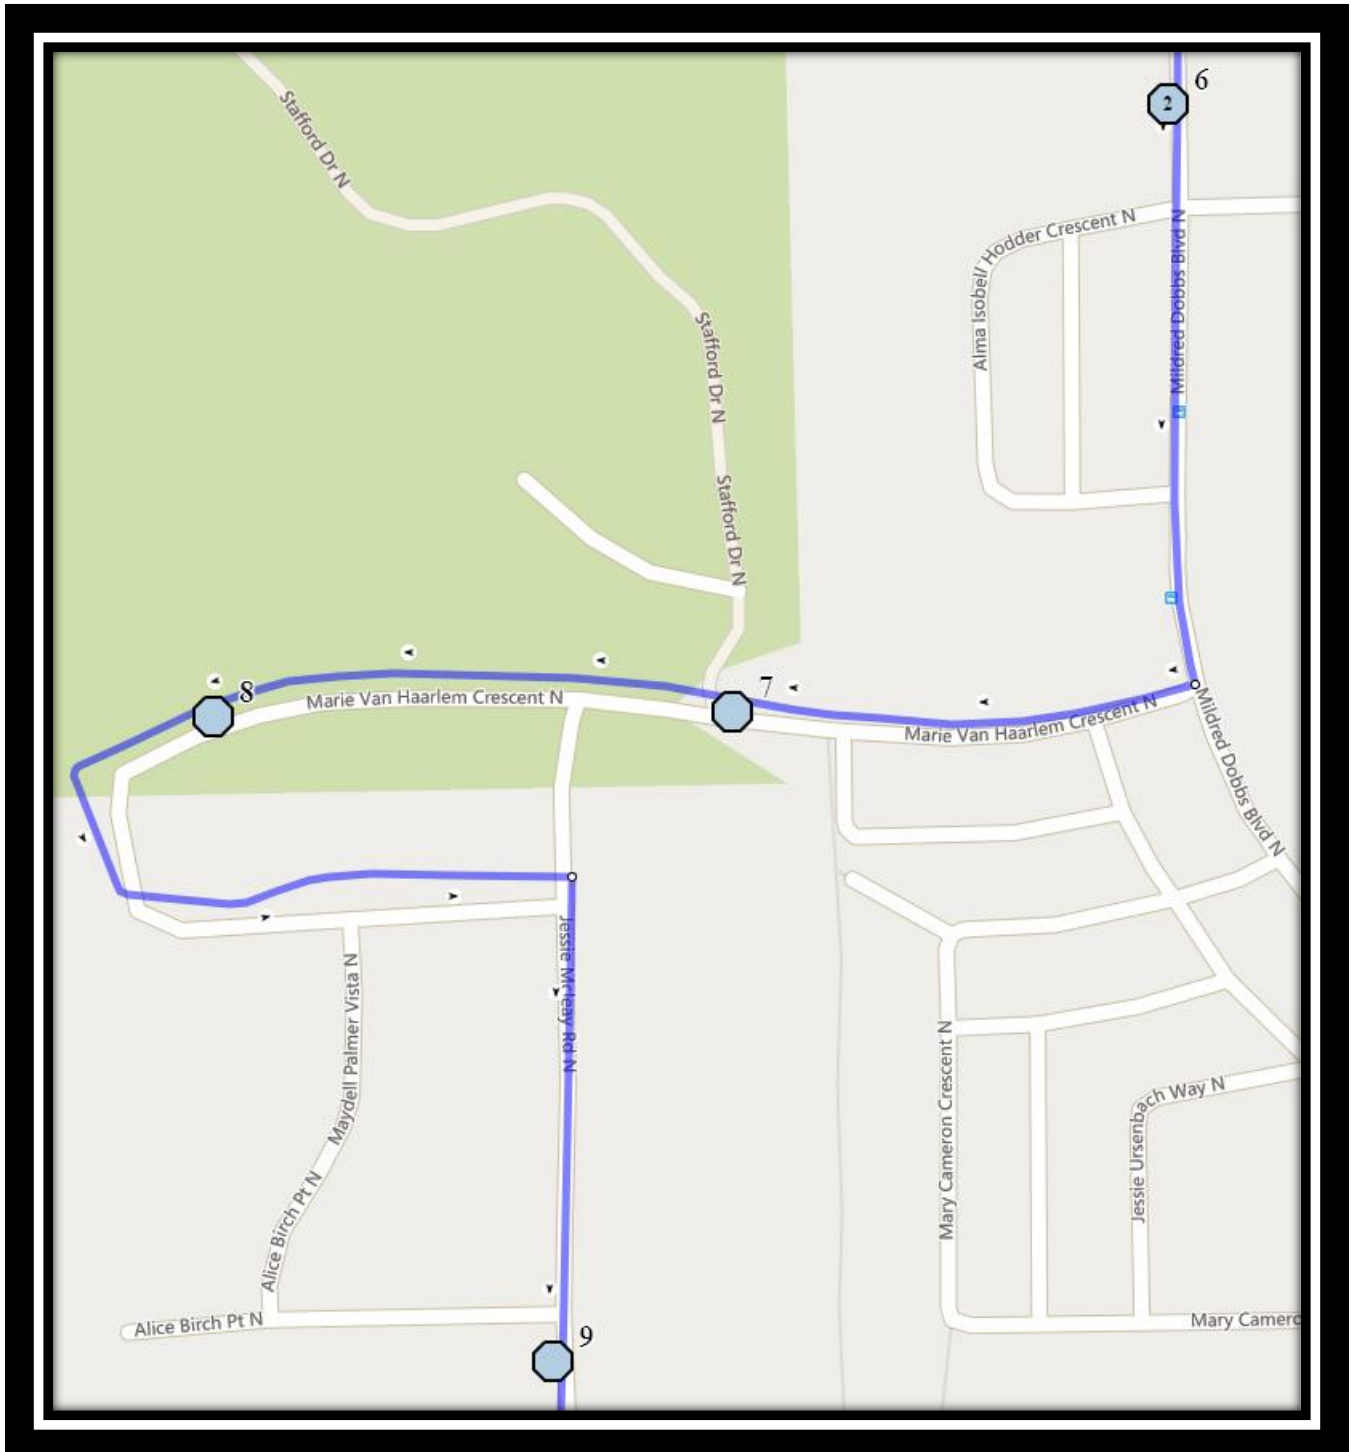

CFM N3

REVISED: October 21, 2022

EFFECTIVE: October 26, 2022

Catholic Central High East – 405 18 Street South – (403) 327-4596
St. Francis Middle School – 333 18 Street South – (403) 327-3402
Ecole St. Mary's – 422 20 Street South – (403) 327-3098

Please arrive 10 minutes before scheduled pick up and drop off times. Times shown may vary due to weather & traffic conditions.
Bus routes and maps are subject to change. For the most up-to-date version, visit www.southland.ca/lethbridge.