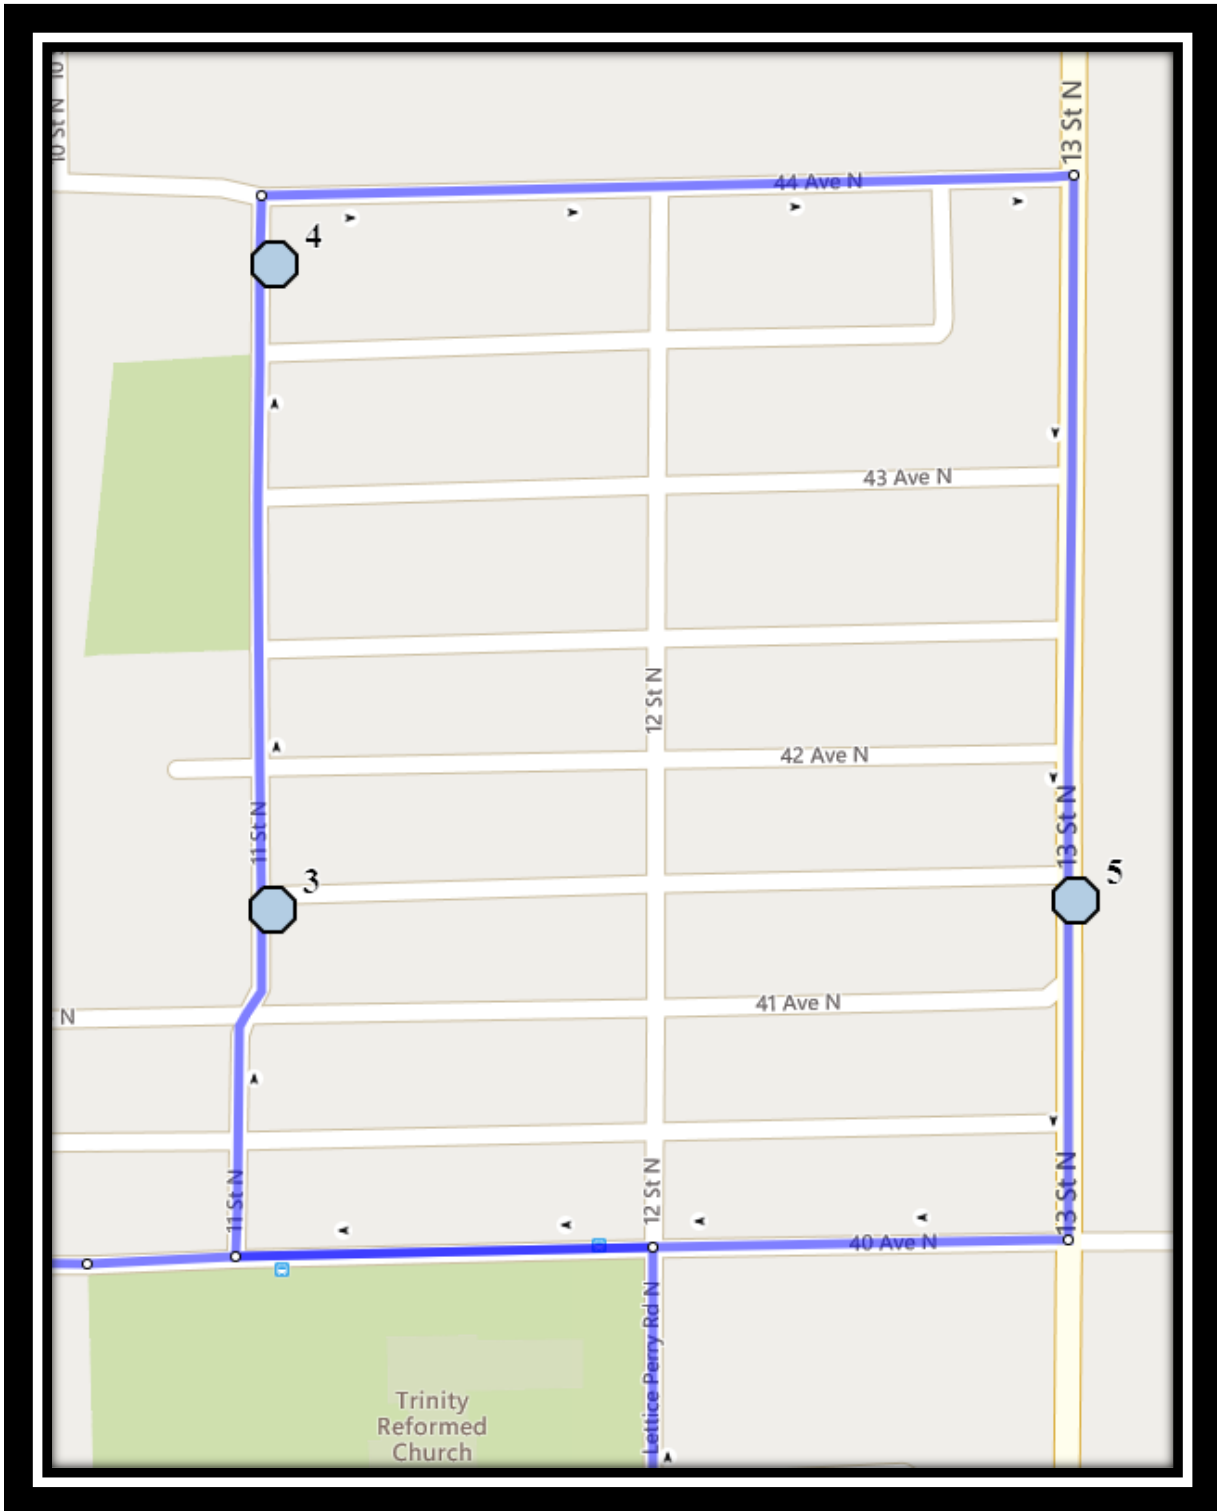

CFM N3

REVISED: October 21, 2022

EFFECTIVE: October 26, 2022

Catholic Central High East – 405 18 Street South – (403) 327-4596

St. Francis Middle School – 333 18 Street South – (403) 327-3402

Ecole St. Mary's – 422 20 Street South – (403) 327-3098

Please arrive 10 minutes before scheduled pick up and drop off times. Times shown may vary due to weather & traffic conditions.
Bus routes and maps are subject to change. For the most up-to-date version, visit www.southland.ca/lethbridge.