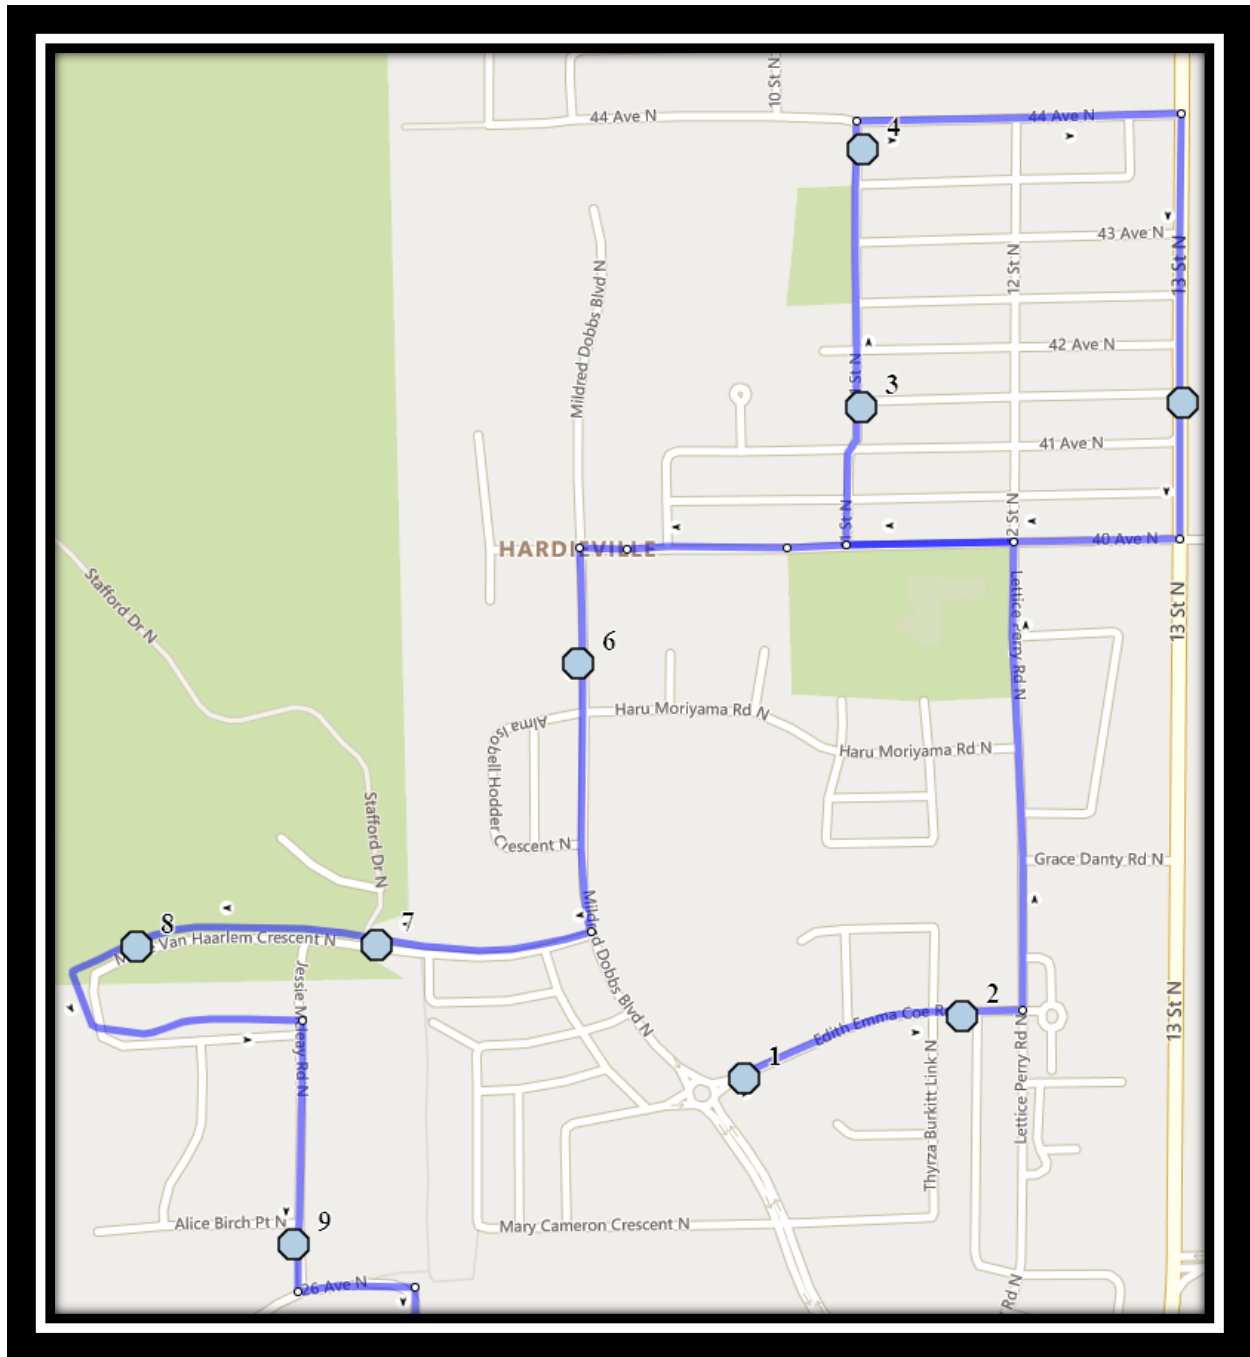

CFM N3

REVISED: October 21, 2022

EFFECTIVE: October 26, 2022

PM Route Same Direction as AM

Catholic Central High East – 405 18 Street South – (403) 327-4596

St. Francis Middle School – 333 18 Street South – (403) 327-3402

Ecole St. Mary's – 422 20 Street South – (403) 327-3098

Please arrive 10 minutes before scheduled pick up and drop off times. Times shown may vary due to weather & traffic conditions. Bus routes and maps are subject to change. For the most up-to-date version, visit www.southland.ca/lethbridge.