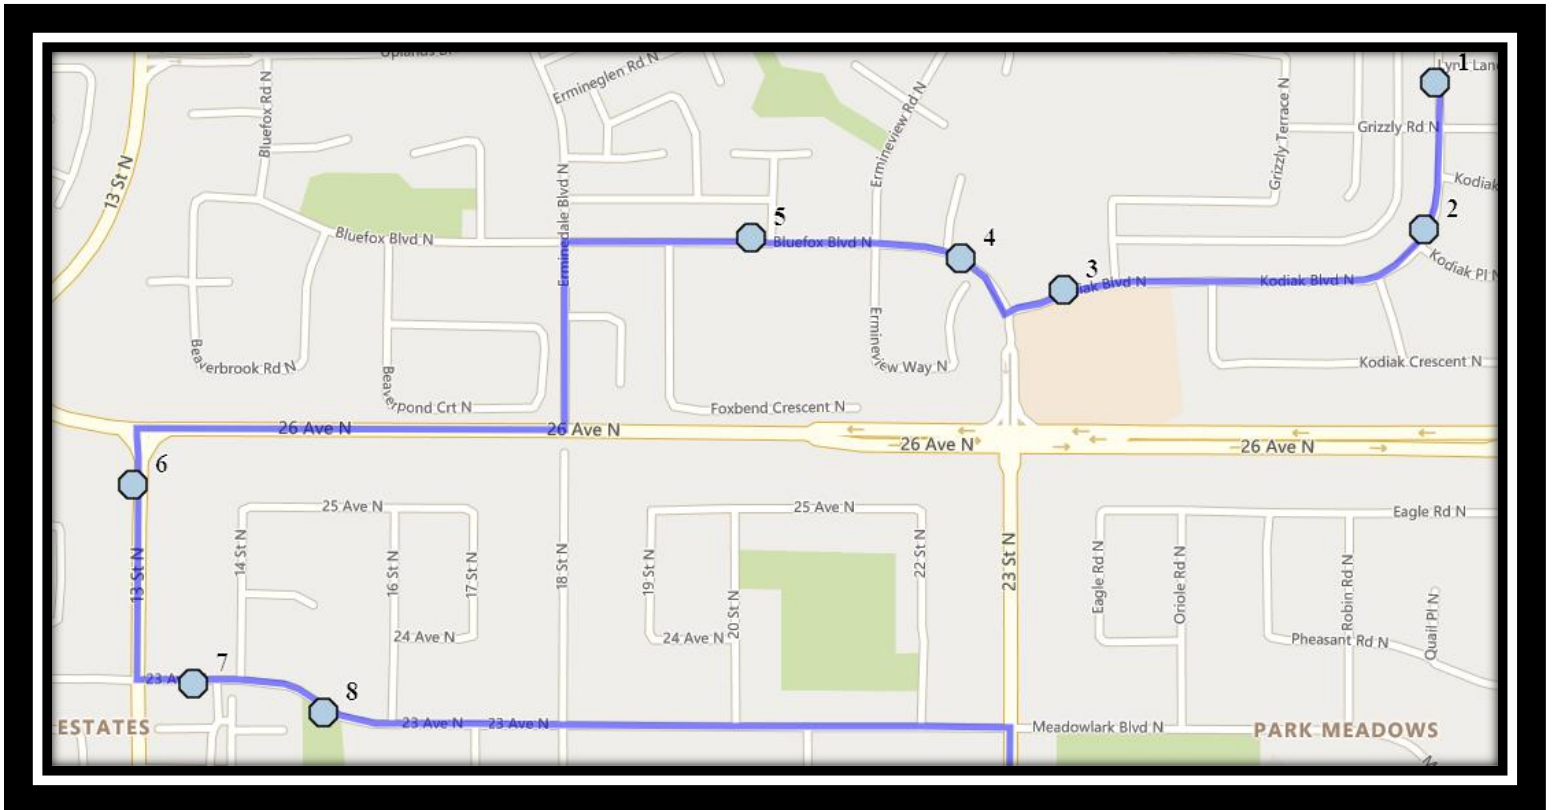

CFM N4

REVISED: October 21, 2022

EFFECTIVE: October 26, 2022

PM Route Same Direction as AM

Catholic Central High East – 405 18 Street South – (403) 327-4596

St. Francis Middle School – 333 18 Street South – (403) 327-3402

Ecole St. Mary’s – 422 20 Street South – (403) 327-3098

Please arrive 10 minutes before scheduled pick up and drop off times. Times shown may vary due to weather & traffic conditions.
Bus routes and maps are subject to change. For the most up-to-date version, visit www.southland.ca/lethbridge.