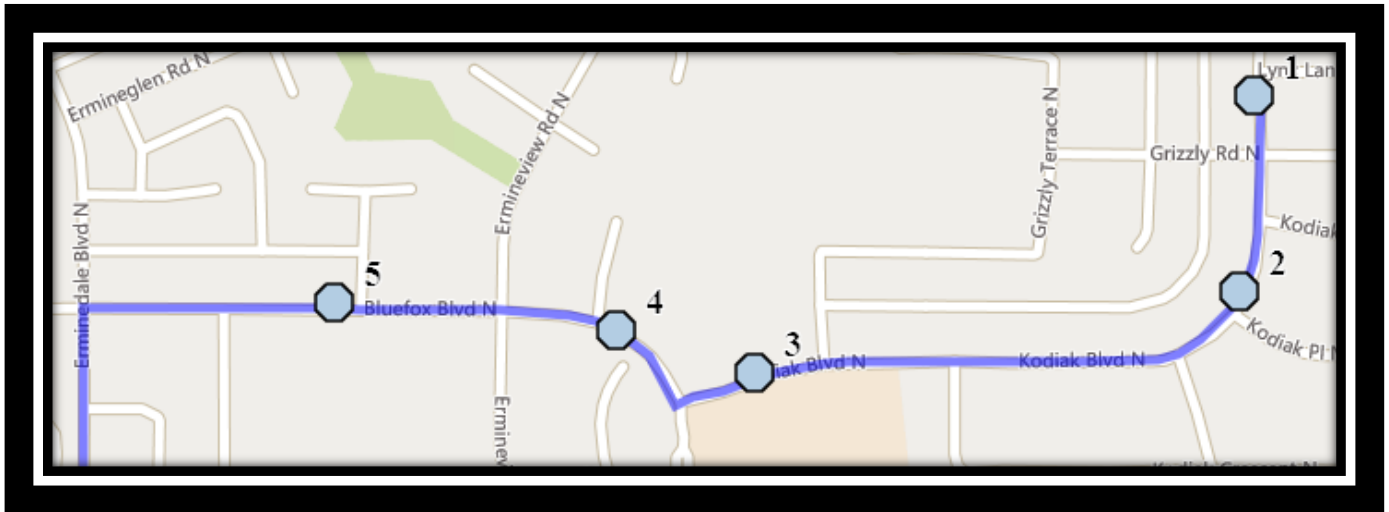

CFM N4

REVISED: October 21, 2022

EFFECTIVE: October 26, 2022

Catholic Central High East – 405 18 Street South – (403) 327-4596

St. Francis Middle School – 333 18 Street South – (403) 327-3402

Ecole St. Mary's – 422 20 Street South – (403) 327-3098

Please arrive 10 minutes before scheduled pick up and drop off times. Times shown may vary due to weather & traffic conditions.
Bus routes and maps are subject to change. For the most up-to-date version, visit www.southland.ca/lethbridge.