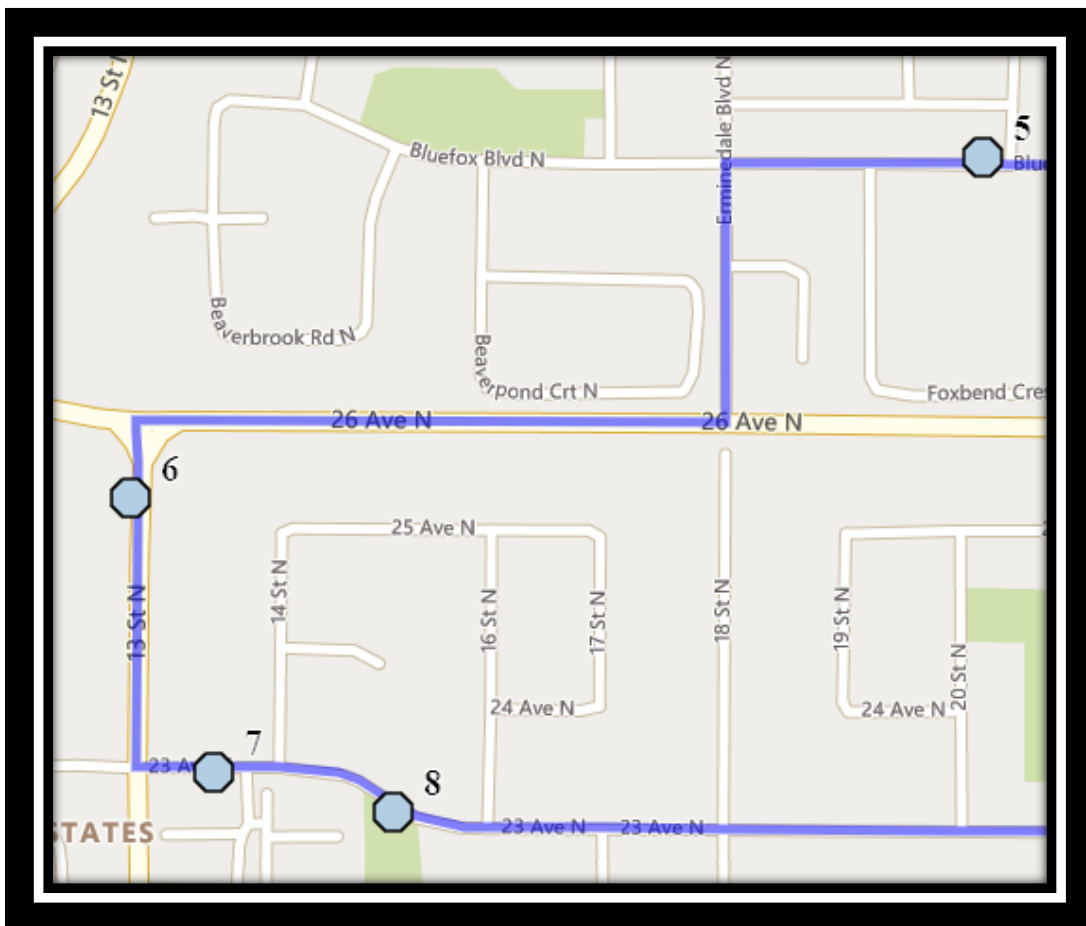

CFM N4

REVISED: October 21, 2022

EFFECTIVE: October 26, 2022

Catholic Central High East – 405 18 Street South – (403) 327-4596

St. Francis Middle School – 333 18 Street South – (403) 327-3402

Ecole St. Mary's – 422 20 Street South – (403) 327-3098

Please arrive 10 minutes before scheduled pick up and drop off times. Times shown may vary due to weather & traffic conditions.
Bus routes and maps are subject to change. For the most up-to-date version, visit www.southland.ca/lethbridge.