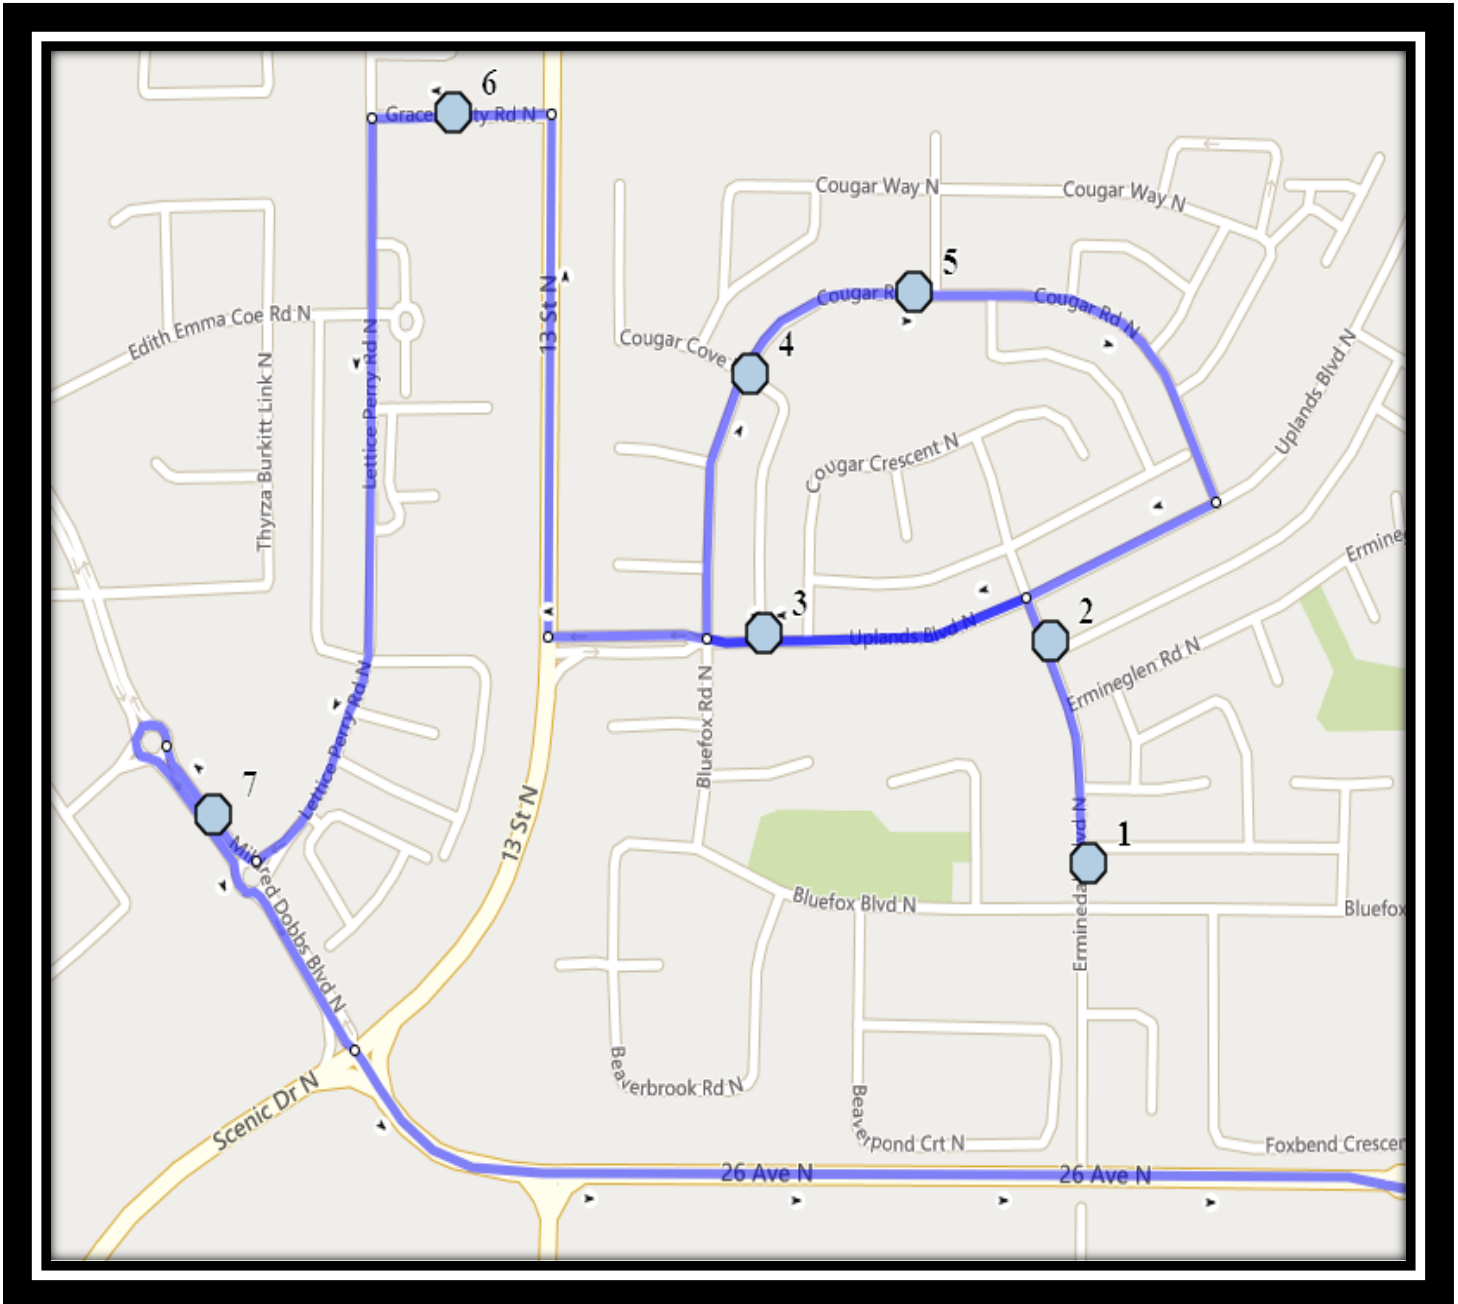

CFM N7

REVISED: October 21, 2022

EFFECTIVE: October 26, 2022

PM Route Same Direction as AM

Catholic Central High East – 405 18 Street South – (403) 327-4596

St. Francis Middle School – 333 18 Street South – (403) 327-3402

Ecole St. Mary’s – 422 20 Street South – (403) 327-3098

Please arrive 10 minutes before scheduled pick up and drop off times. Times shown may vary due to weather & traffic conditions.
Bus routes and maps are subject to change. For the most up-to-date version, visit www.southland.ca/lethbridge.