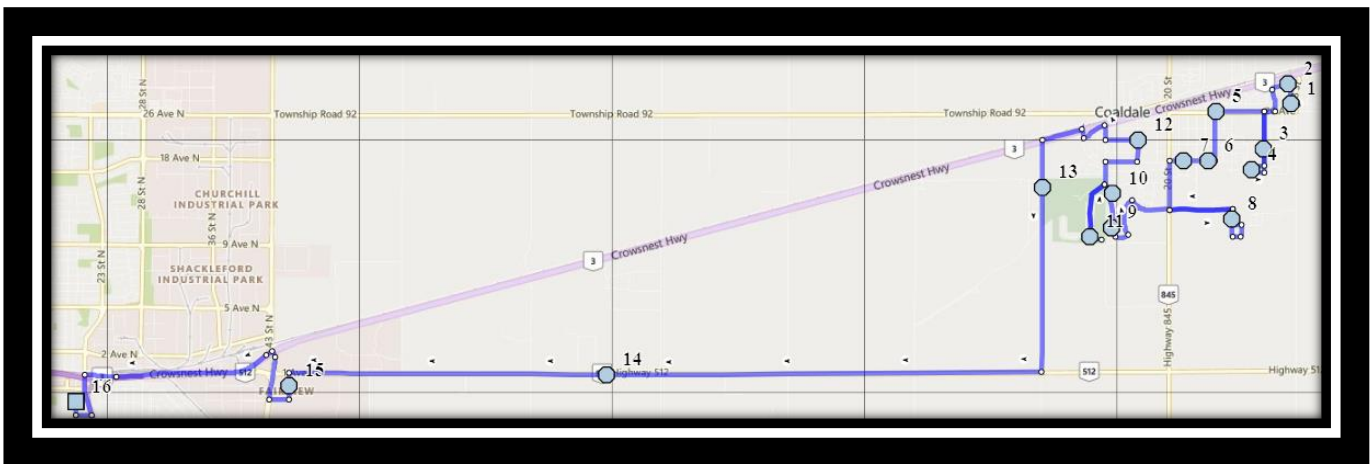

CFM Coaldale South

REVISED: October 21, 2022

EFFECTIVE: October 26, 2022

PM route reverse of AM

Catholic Central High East – 405 18 Street South – (403) 327-4596

St. Francis Middle School – 333 18 Street South – (403) 327-3402

Ecole St. Mary’s – 422 20 Street South – (403) 327-3098

Please arrive 10 minutes before scheduled pick up and drop off times. Times shown may vary due to weather & traffic conditions.

Bus routes and maps are subject to change. For the most up-to-date version, visit www.southland.ca/lethbridge.

Please arrive 10 minutes before scheduled pick up and drop off times. Times shown may vary due to weather & traffic conditions.

Bus routes and maps are subject to change. For the most up-to-date version, visit www.southland.ca/lethbridge.