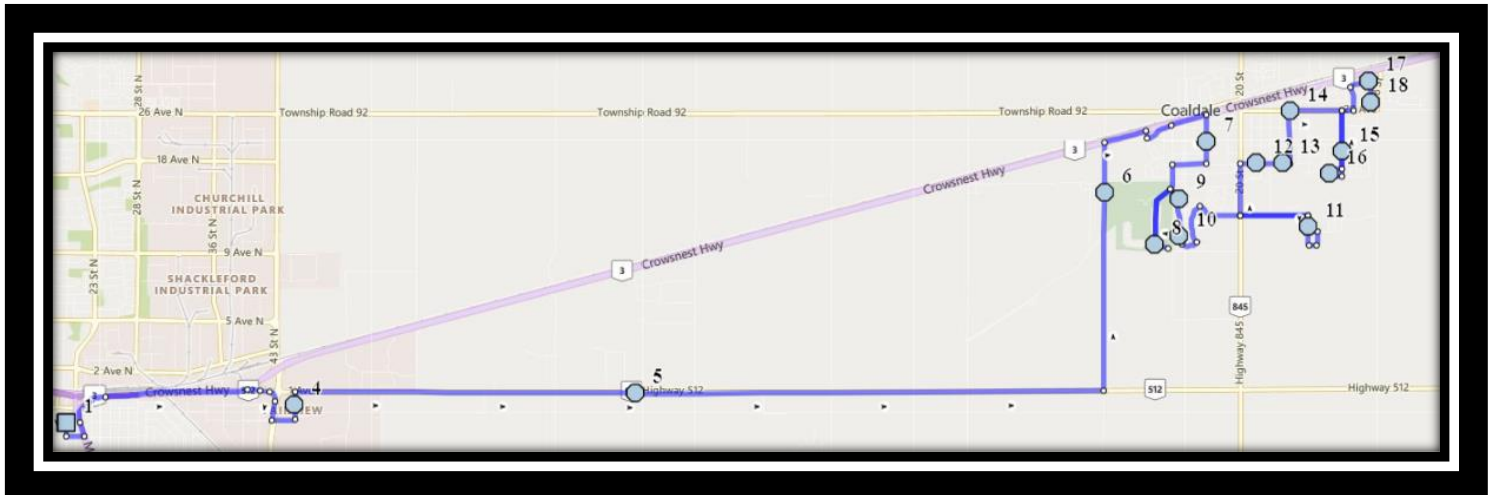

CFM Coaldale South

REVISED: October 21, 2022

EFFECTIVE: October 26, 2022

PM ROUTE

Catholic Central High East – 405 18 Street South – (403) 327-4596

St. Francis Middle School – 333 18 Street South – (403) 327-3402

Ecole St. Mary's – 422 20 Street South – (403) 327-3098

Please arrive 10 minutes before scheduled pick up and drop off times. Times shown may vary due to weather & traffic conditions.

Bus routes and maps are subject to change. For the most up-to-date version, visit www.southland.ca/lethbridge.