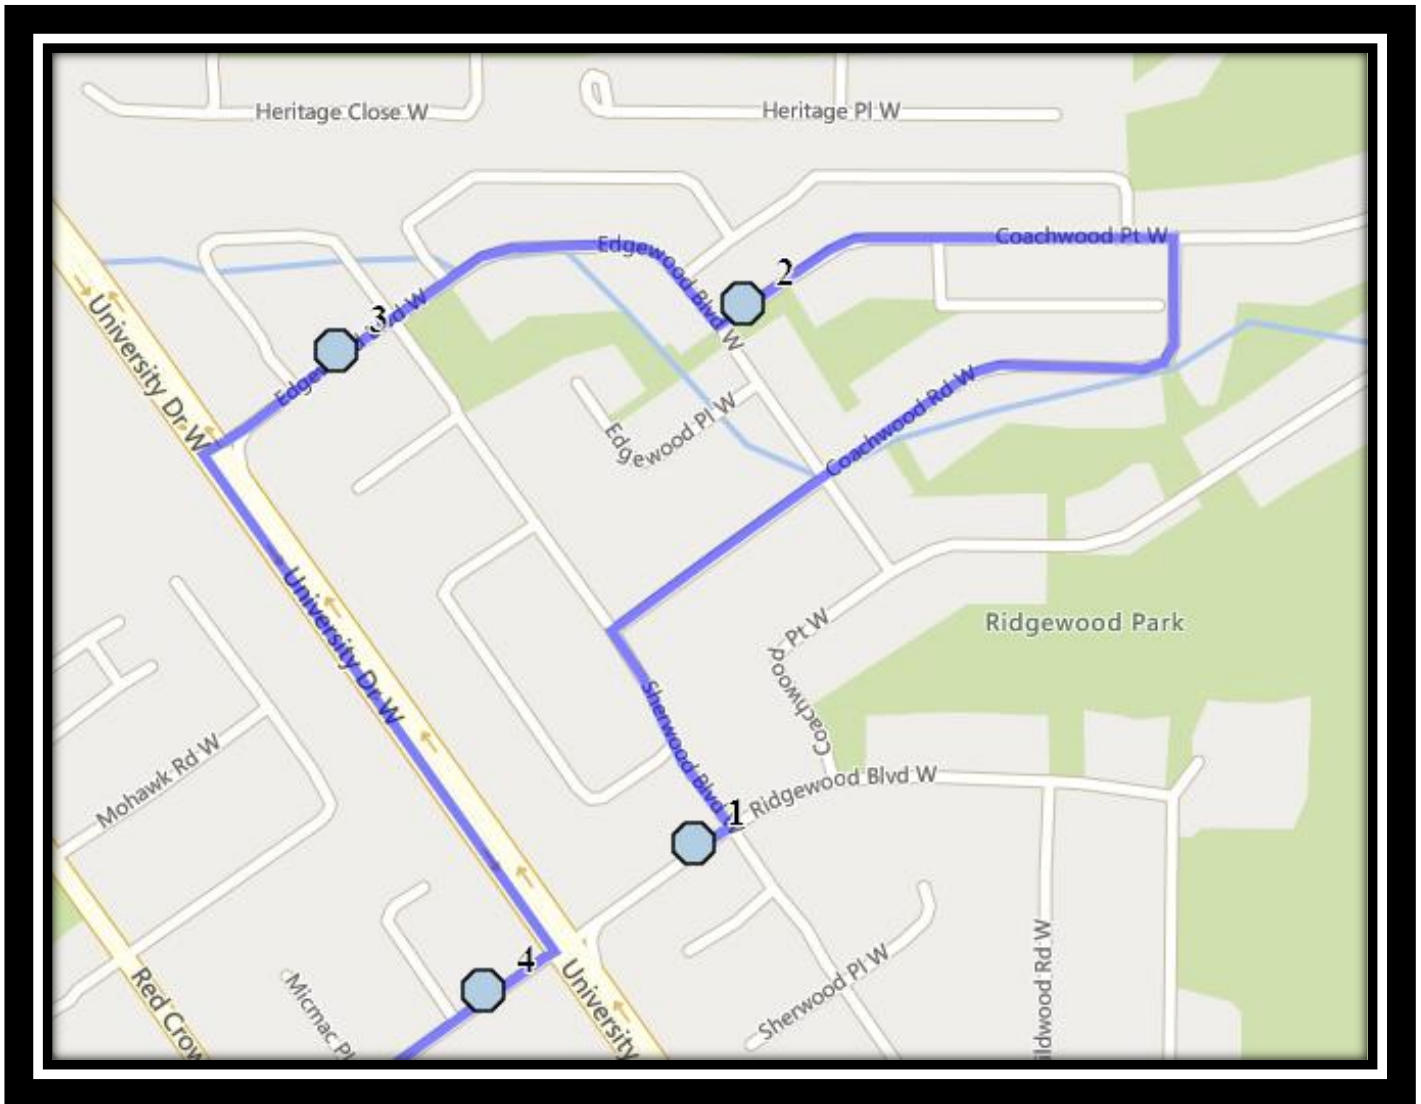

# Chinook/CCHW W5

REVISED: October 21, 2022

EFFECTIVE: October 26, 2022

**AM Route – PM Route Stop 6 then 1 - 5**

**Chinook High – 259 Britannia Blvd West – (403) 320-7565**

**Catholic Central West – 251 Britannia Blvd West – (403) 327-4596**

Please arrive 10 minutes before scheduled pick up and drop off times. Times shown may vary due to weather & traffic conditions.

Bus routes and maps are subject to change. For the most up-to-date version, visit [www.southland.ca/lethbridge](http://www.southland.ca/lethbridge).

## Monday – Friday

**#1 - 7:31 AM - Ridgewood Blvd West - west of Sherwood Blvd**

**#2 - 7:35 AM - Coachwood Point W Westbound - east of Edgewood at fire hydrant**

**#3 - 7:36 AM - Edgewood Blvd W Westbound - west of Edgewood Cres at the drainage trough**