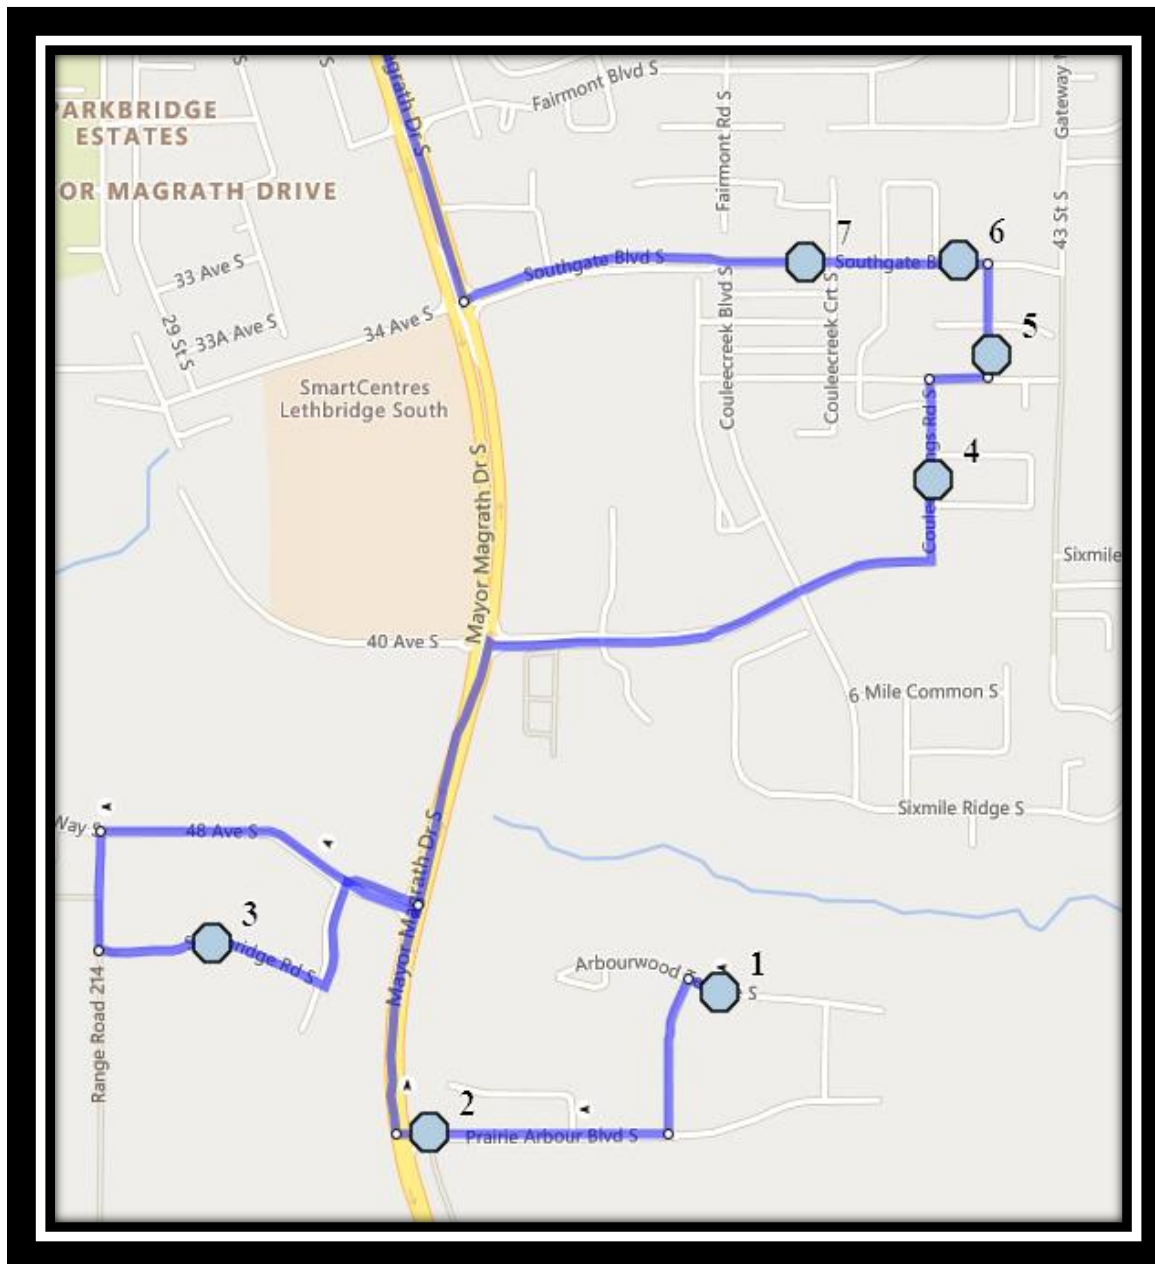

# LCI S1

REVISED: September 16, 2022

EFFECTIVE: September 21, 2022

## PM Route -Reverse Order

## Monday – Friday

**#1 - 7:14 AM - Arbourwood Terrace South Eastbound - Walkway Entrance**

**#2 - 7:15 AM - Praire Arbour Blvd South Westbound - east of HWY 5 at walkway entrance**

**#3 - 7:16 AM - Southridge Road S eastbound**