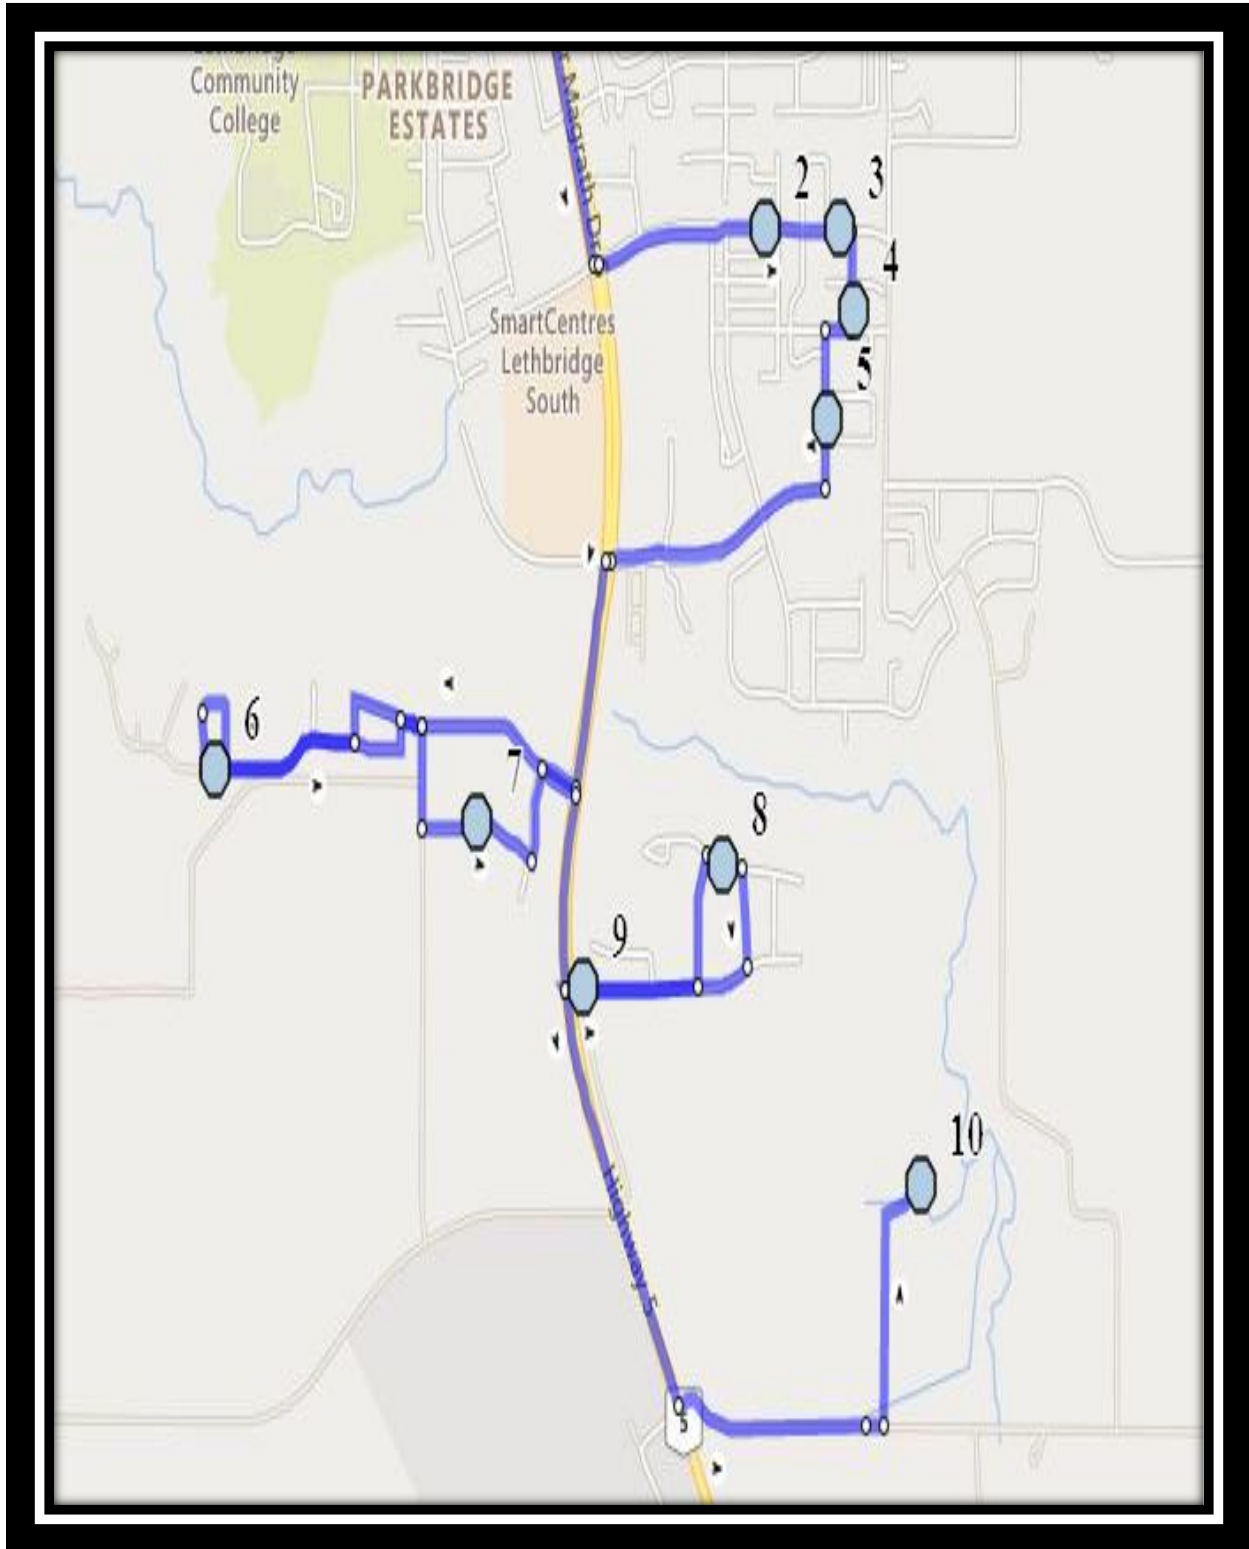

LCI S1

REVISED: September 16, 2022

EFFECTIVE: September 21, 2022

Lethbridge Collegiate Institute – 1701 5 Ave South – (403) 328-9606

Please arrive 10 minutes before scheduled pick up and drop off times. Times shown may vary due to weather & traffic conditions.

Bus routes and maps are subject to change. For the most up-to-date version, visit www.southland.ca/lethbridge.