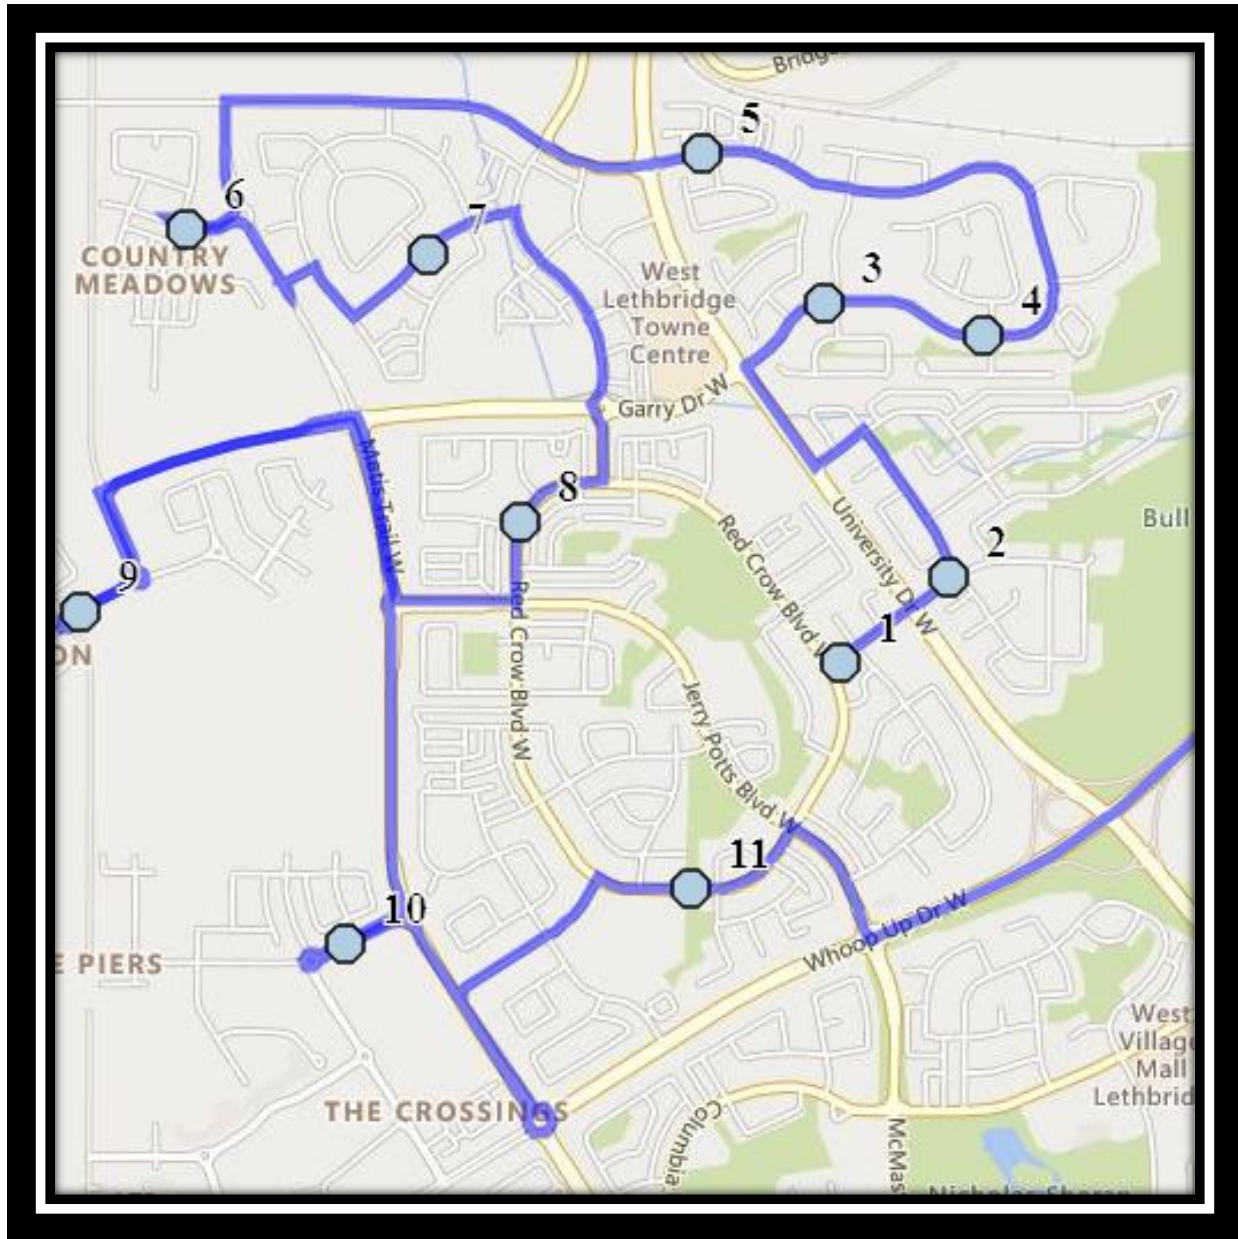

LCI W4

REVISED: September 23rd, 2022

EFFECTIVE: September 28th, 2022

PM Route same direction as AM

Lethbridge Collegiate Institute – 1701 5 Ave South – (403) 328-9606

Please arrive 10 minutes before scheduled pick up and drop off times. Times shown may vary due to weather & traffic conditions.