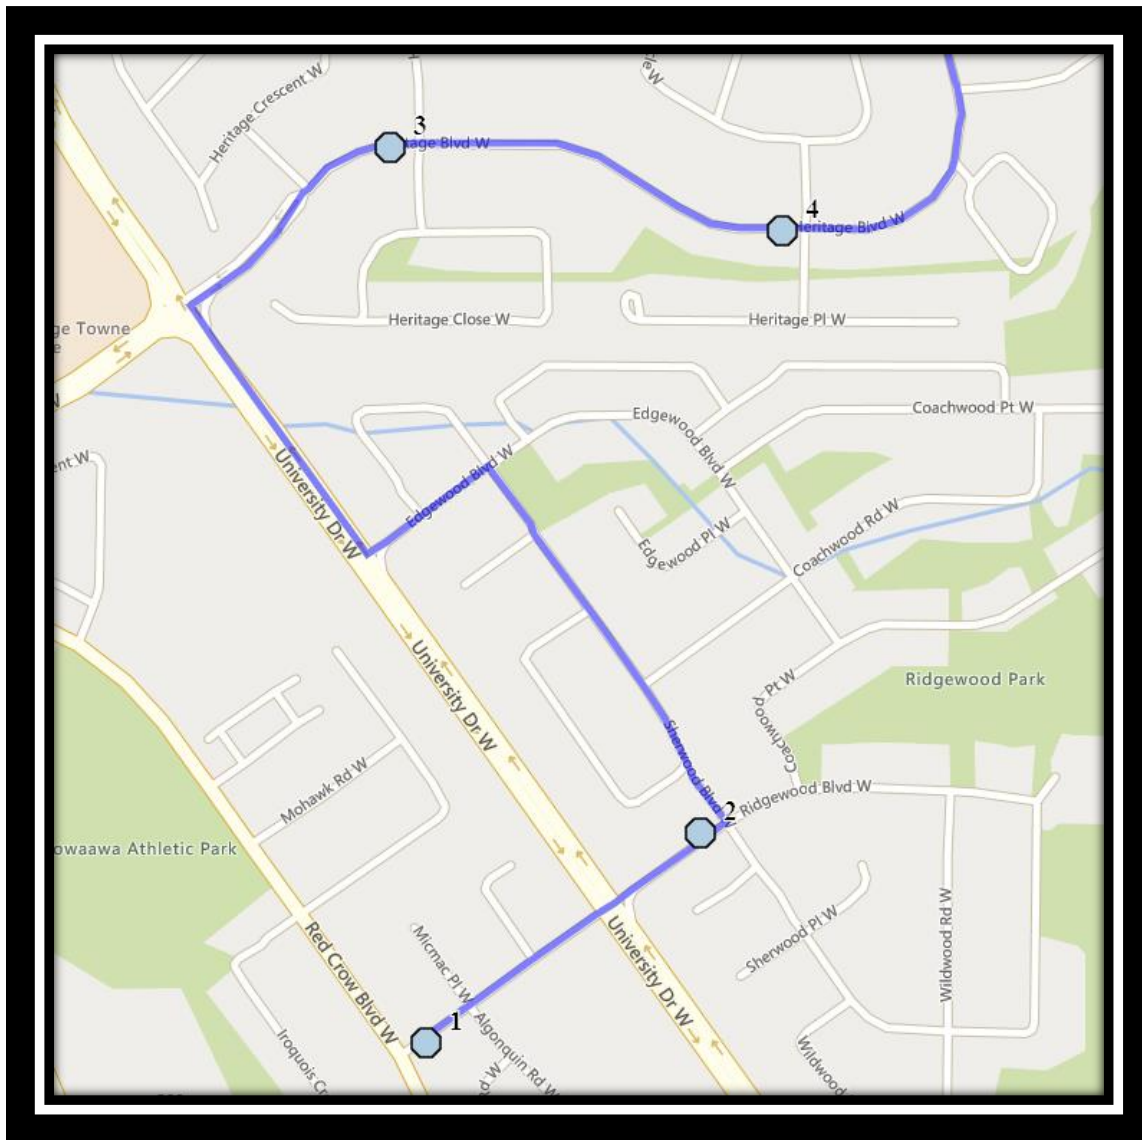

LCI W4

REVISED: September 23rd, 2022

EFFECTIVE: September 28th, 2022

Lethbridge Collegiate Institute – 1701 5 Ave South – (403) 328-9606

Please arrive 10 minutes before scheduled pick up and drop off times. Times shown may vary due to weather & traffic conditions.

Bus routes and maps are subject to change. For the most up-to-date version, visit www.southland.ca/lethbridge.