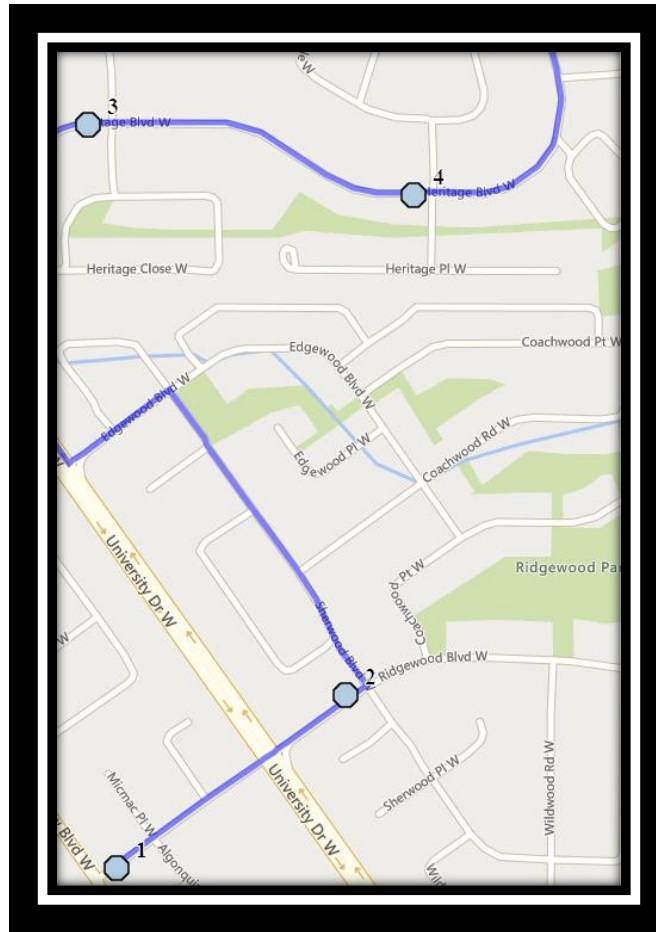

LCI W4

REVISED: September 23rd, 2022

EFFECTIVE: September 28th, 2022

Lethbridge Collegiate Institute – 1701 5 Ave South – (403) 328-9606

Please arrive 10 minutes before scheduled pick up and drop off times. Times shown may vary due to weather & traffic conditions.

Bus routes and maps are subject to change. For the most up-to-date version, visit www.southland.ca/lethbridge.