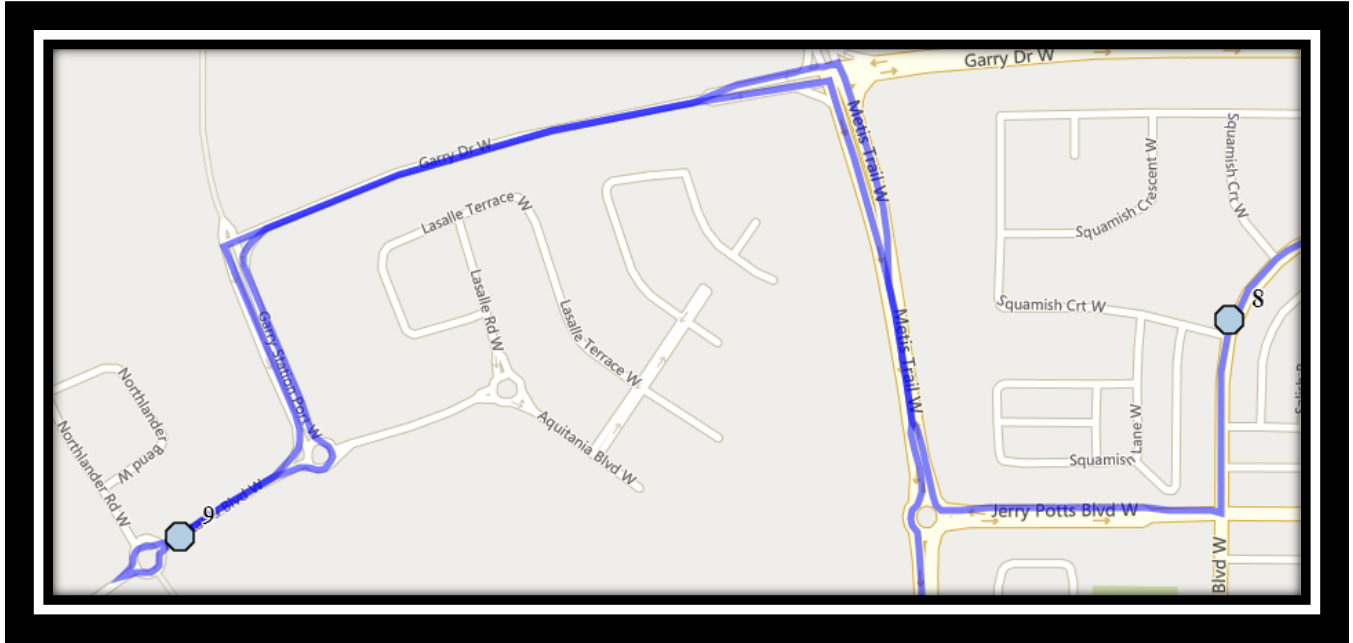

LCI W4

REVISED: September 23rd, 2022

EFFECTIVE: September 28th, 2022

Lethbridge Collegiate Institute – 1701 5 Ave South – (403) 328-9606

Please arrive 10 minutes before scheduled pick up and drop off times. Times shown may vary due to weather & traffic conditions.

Bus routes and maps are subject to change. For the most up-to-date version, visit www.southland.ca/lethbridge.