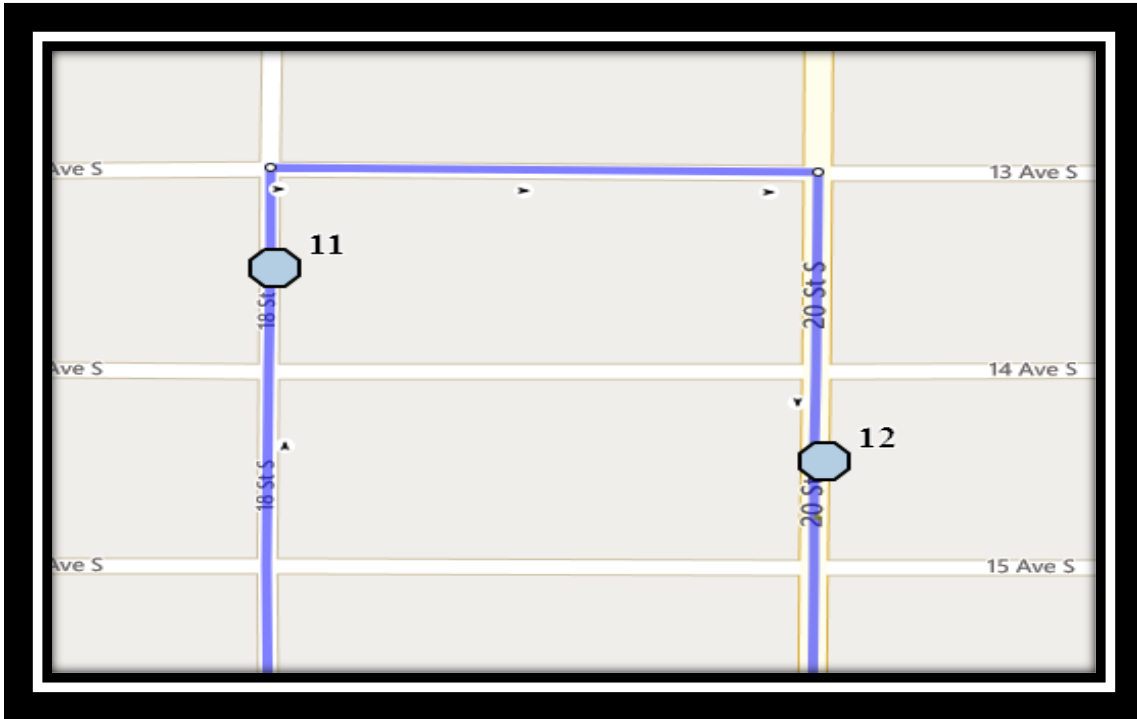

Lakeview S1

REVISED: October 6, 2022

EFFECTIVE: October 12, 2022

Lakeview Elementary – 1129 Henderson Lake Blvd South – (403) 328-5454

Please arrive 10 minutes before scheduled pick up and drop off times. Times shown may vary due to weather & traffic conditions.

Bus routes and maps are subject to change. For the most up-to-date version, visit www.southland.ca/lethbridge.