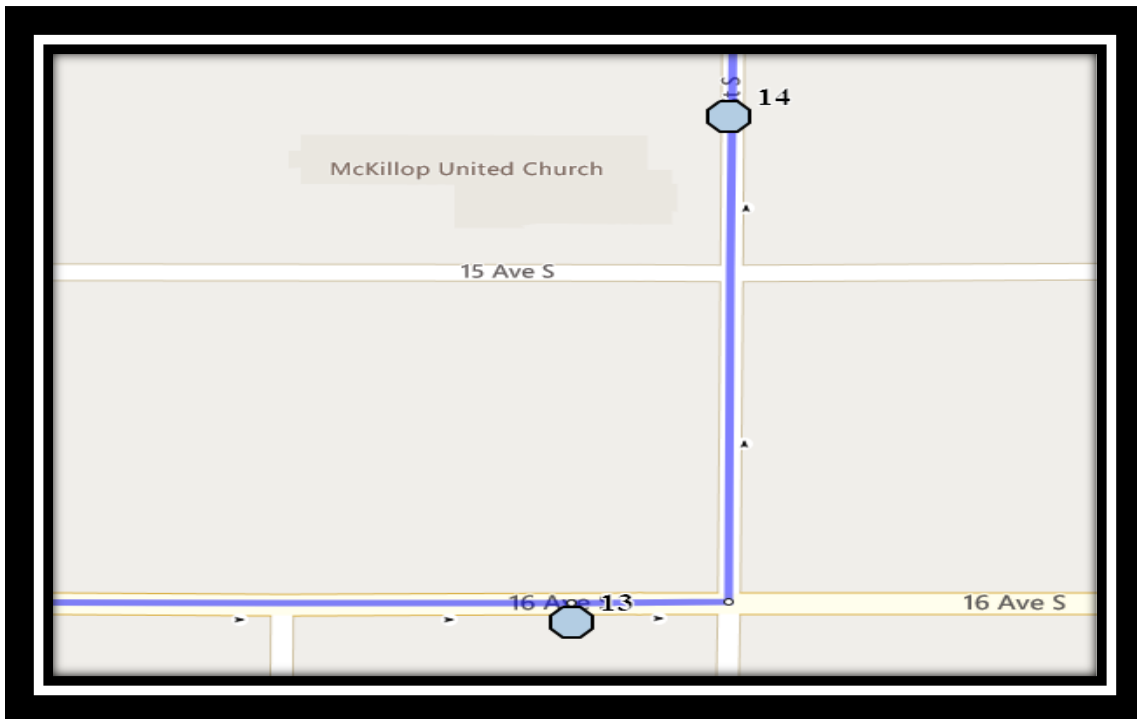

Lakeview S1

REVISED: October 6, 2022

EFFECTIVE: October 12, 2022

Lakeview Elementary – 1129 Henderson Lake Blvd South – (403) 328-5454

Please arrive 10 minutes before scheduled pick up and drop off times. Times shown may vary due to weather & traffic conditions.

Bus routes and maps are subject to change. For the most up-to-date version, visit www.southland.ca/lethbridge.