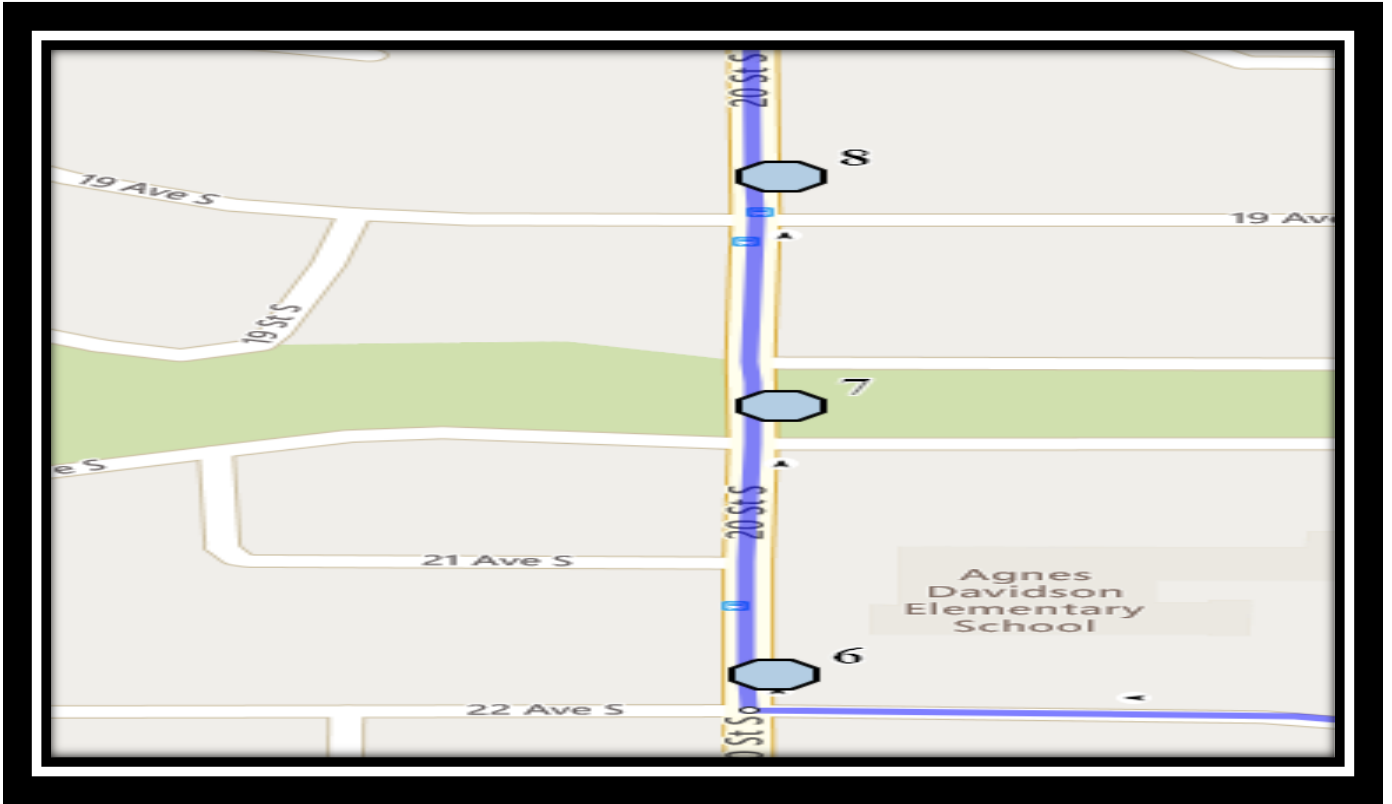

## **Lakeview Elementary – 1129 Henderson Lake Blvd South – (403) 328-5454**

Please arrive 10 minutes before scheduled pick up and drop off times. Times shown may vary due to weather & traffic conditions.