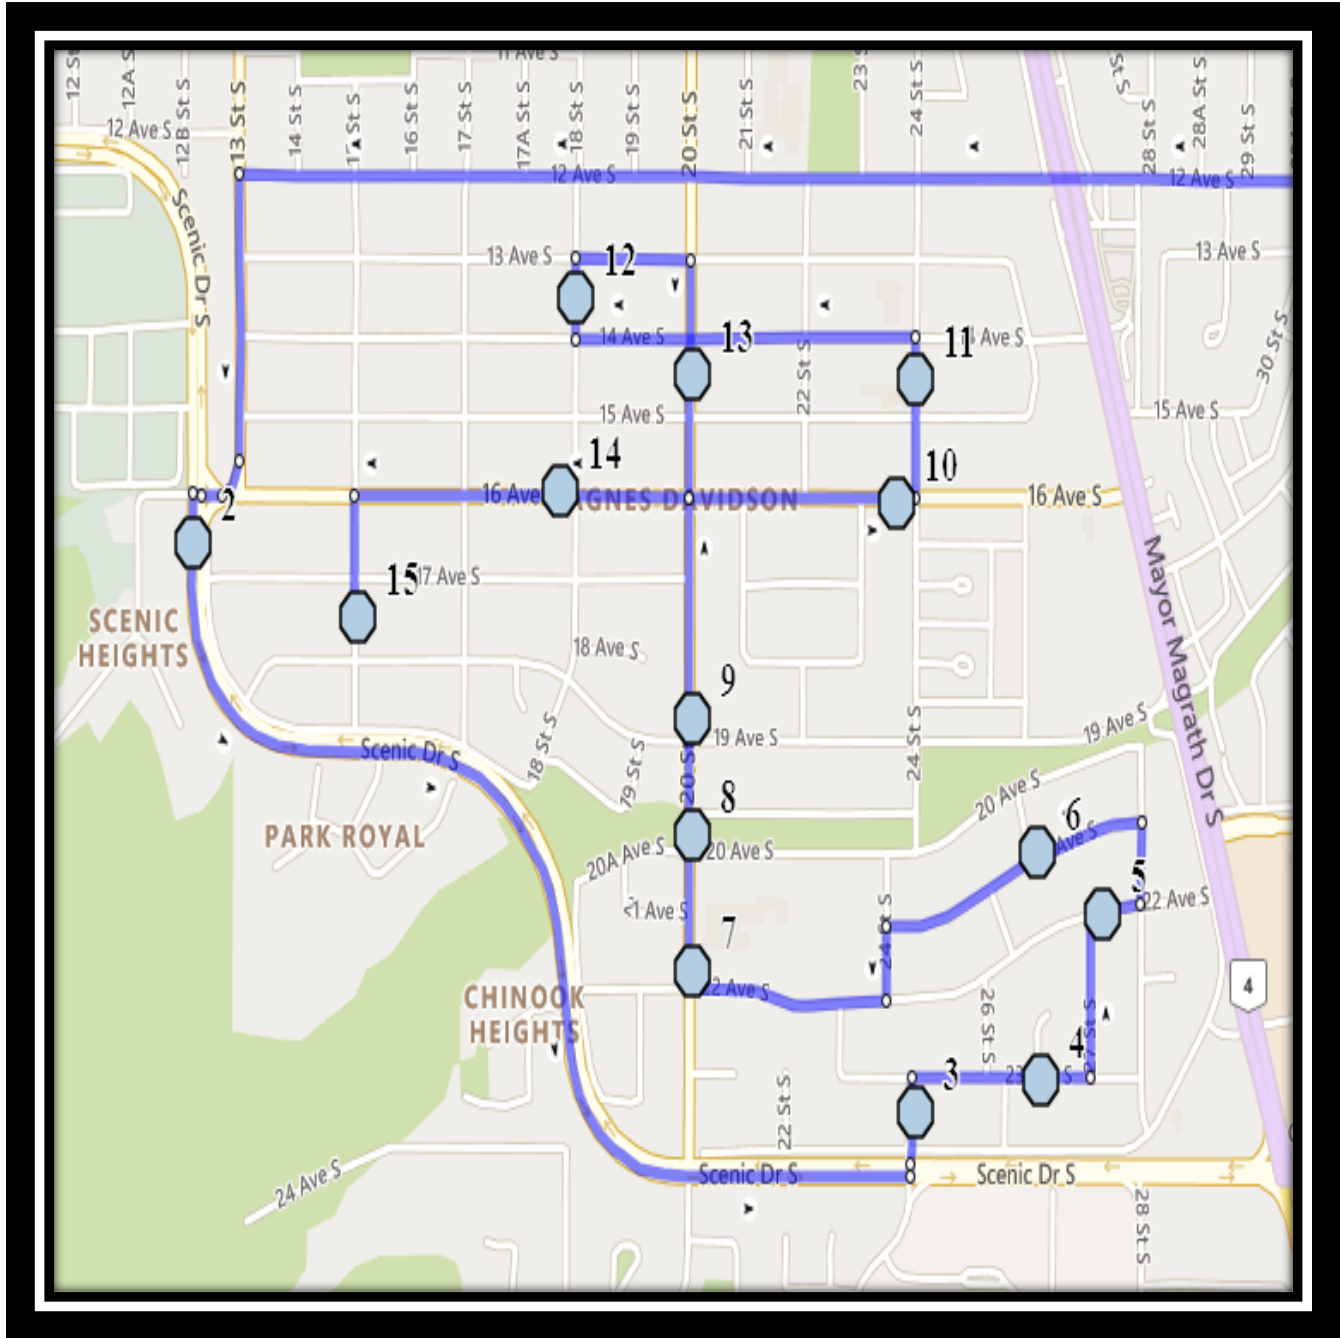

## **Lakeview Elementary – 1129 Henderson Lake Blvd South – (403) 328-5454**

Please arrive 10 minutes before scheduled pick up and drop off times. Times shown may vary due to weather & traffic conditions.

Bus routes and maps are subject to change. For the most up-to-date version, visit [www.southland.ca/lethbridge](http://www.southland.ca/lethbridge).

# Lakeview S1

REVISED: October 6, 2022

EFFECTIVE: October 12, 2022

**PM Route**

**Lakeview Elementary – 1129 Henderson Lake Blvd South – (403) 328-5454**

Please arrive 10 minutes before scheduled pick up and drop off times. Times shown may vary due to weather & traffic conditions.  
Bus routes and maps are subject to change. For the most up-to-date version, visit [www.southland.ca/lethbridge](http://www.southland.ca/lethbridge).

#14 - 8:27 AM - 24 Street South Southbound - north of 15 Ave S at alley

#15 - 8:30 AM - Lakeview School