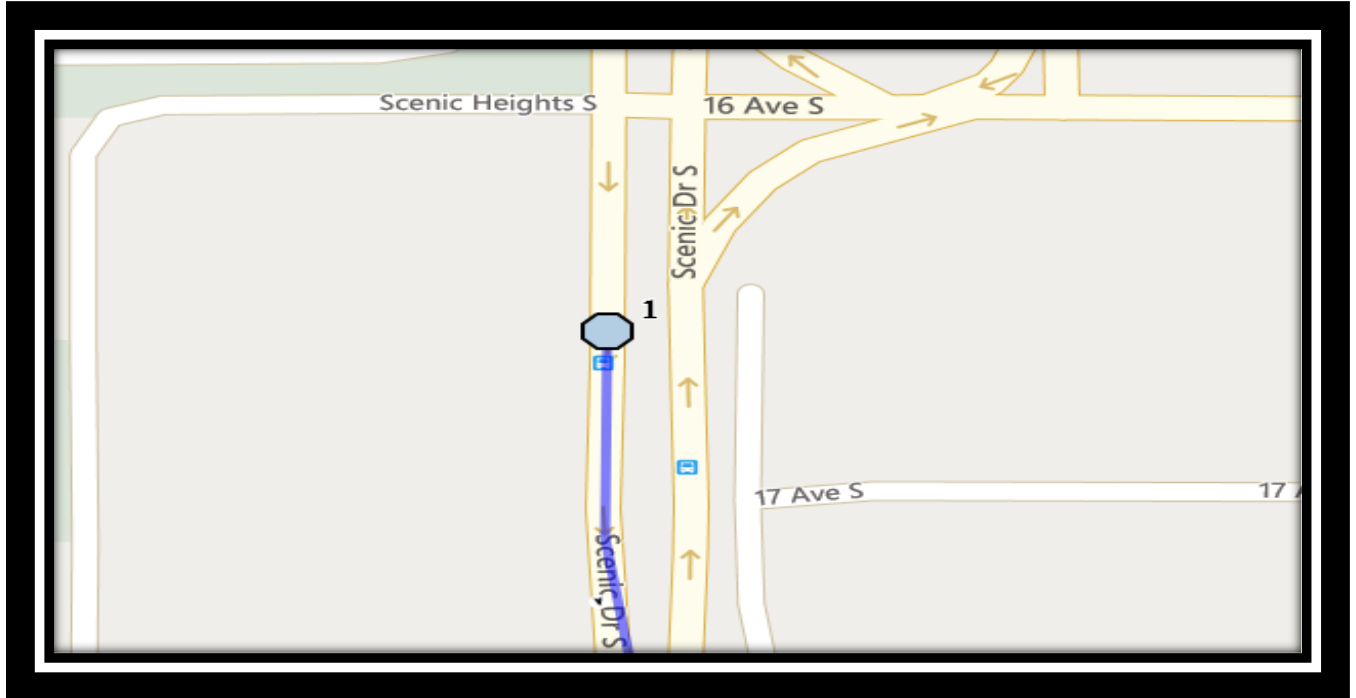

Lakeview S1

REVISED: October 6, 2022

EFFECTIVE: October 12, 2022

Lakeview Elementary – 1129 Henderson Lake Blvd South – (403) 328-5454

Please arrive 10 minutes before scheduled pick up and drop off times. Times shown may vary due to weather & traffic conditions.

Bus routes and maps are subject to change. For the most up-to-date version, visit www.southland.ca/lethbridge.