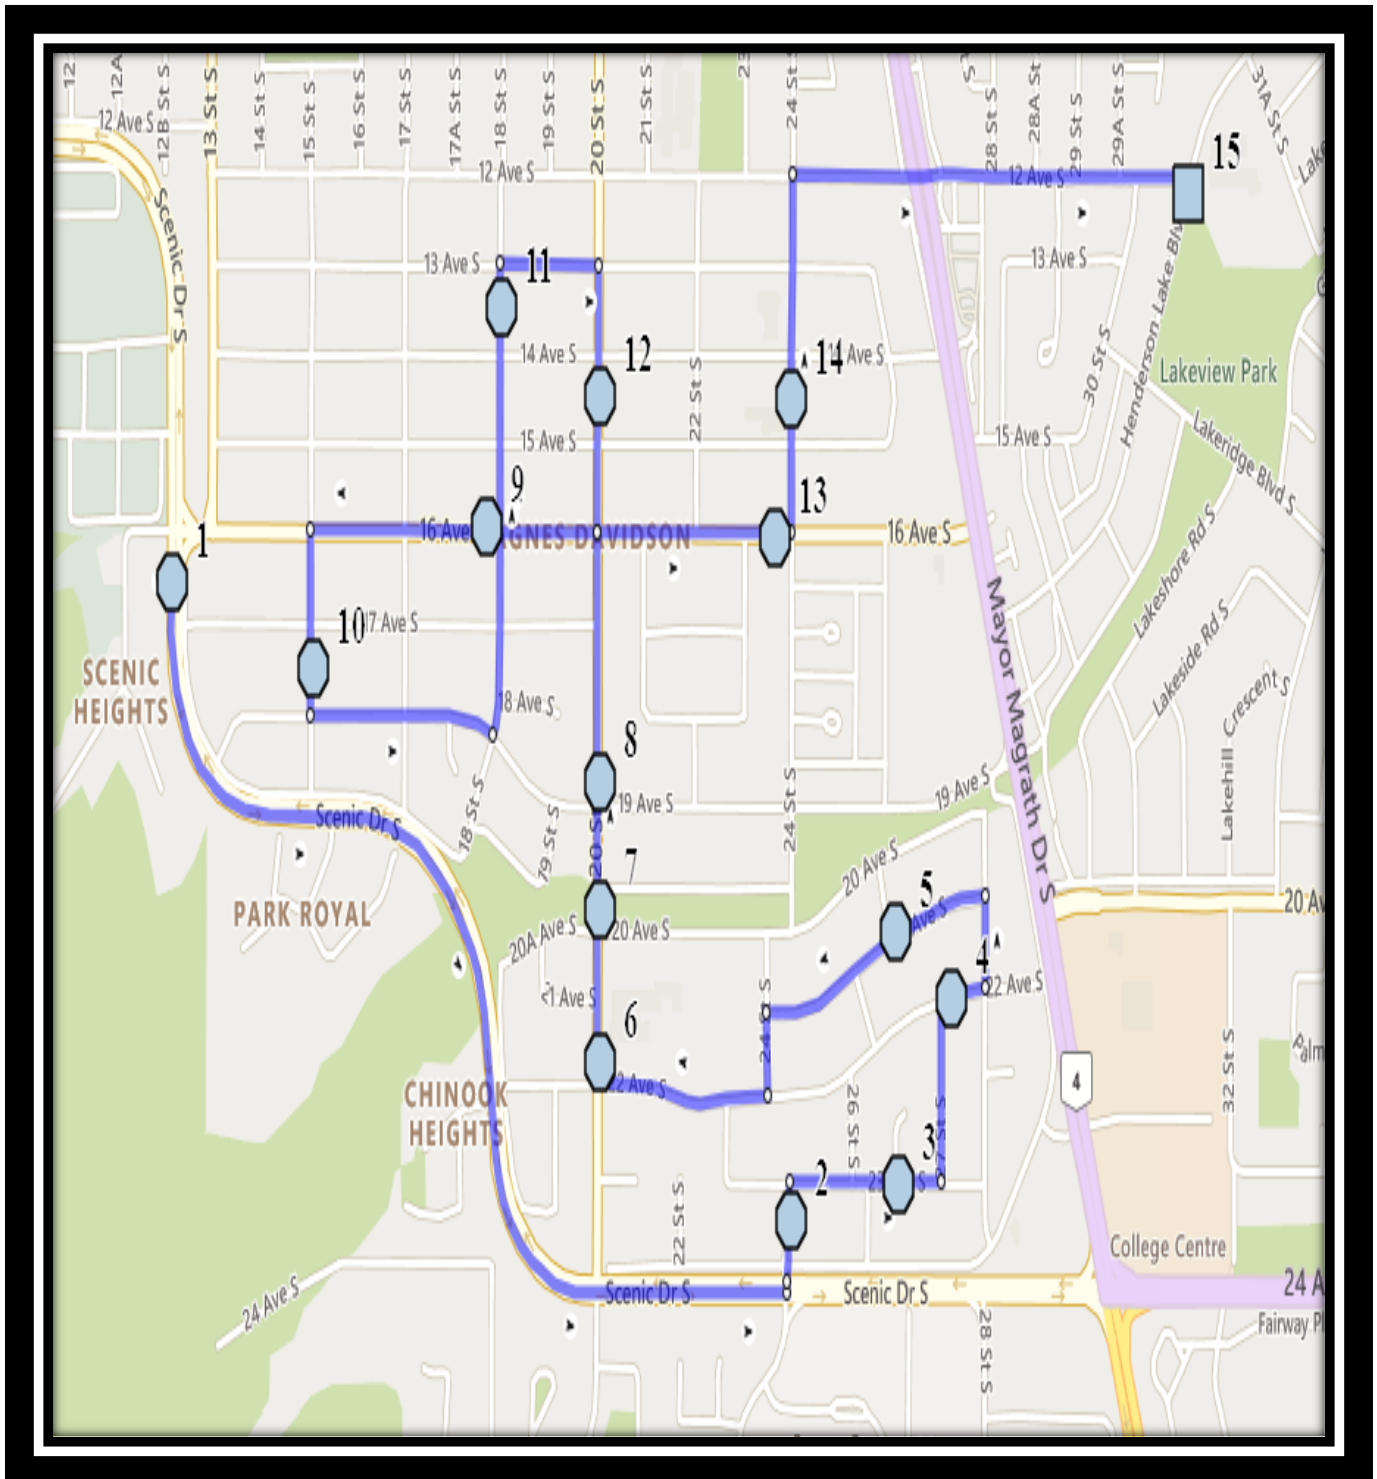

# Lakeview S1

REVISED: October 6, 2022

EFFECTIVE: October 12, 2022

**AM Route**

**Lakeview Elementary – 1129 Henderson Lake Blvd South – (403) 328-5454**

Please arrive 10 minutes before scheduled pick up and drop off times. Times shown may vary due to weather & traffic conditions.  
Bus routes and maps are subject to change. For the most up-to-date version, visit [www.southland.ca/lethbridge](http://www.southland.ca/lethbridge).

# Lakeview S1

REVISED: October 6, 2022

EFFECTIVE: October 12, 2022

## **Lakeview Elementary – 1129 Henderson Lake Blvd South – (403) 328-5454**

Please arrive 10 minutes before scheduled pick up and drop off times. Times shown may vary due to weather & traffic conditions.