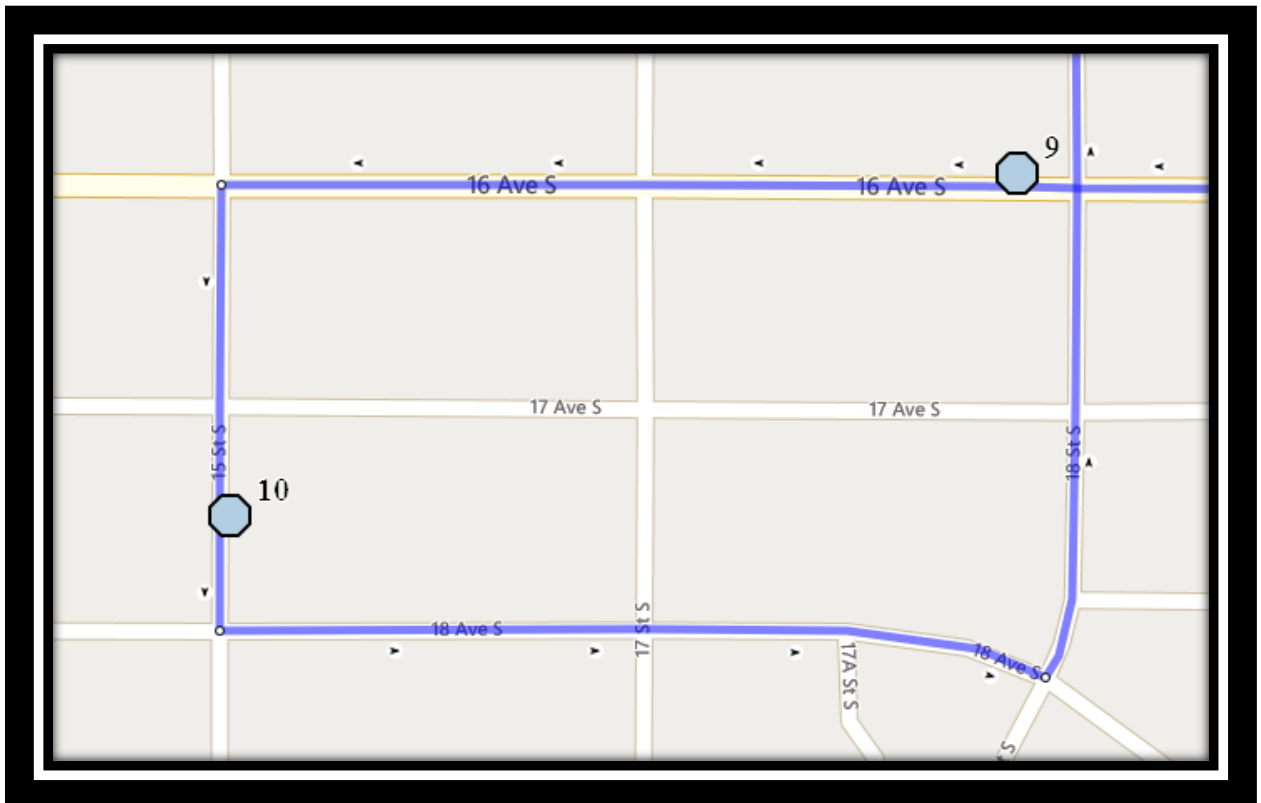

## **Lakeview Elementary – 1129 Henderson Lake Blvd South – (403) 328-5454**

Please arrive 10 minutes before scheduled pick up and drop off times. Times shown may vary due to weather & traffic conditions.