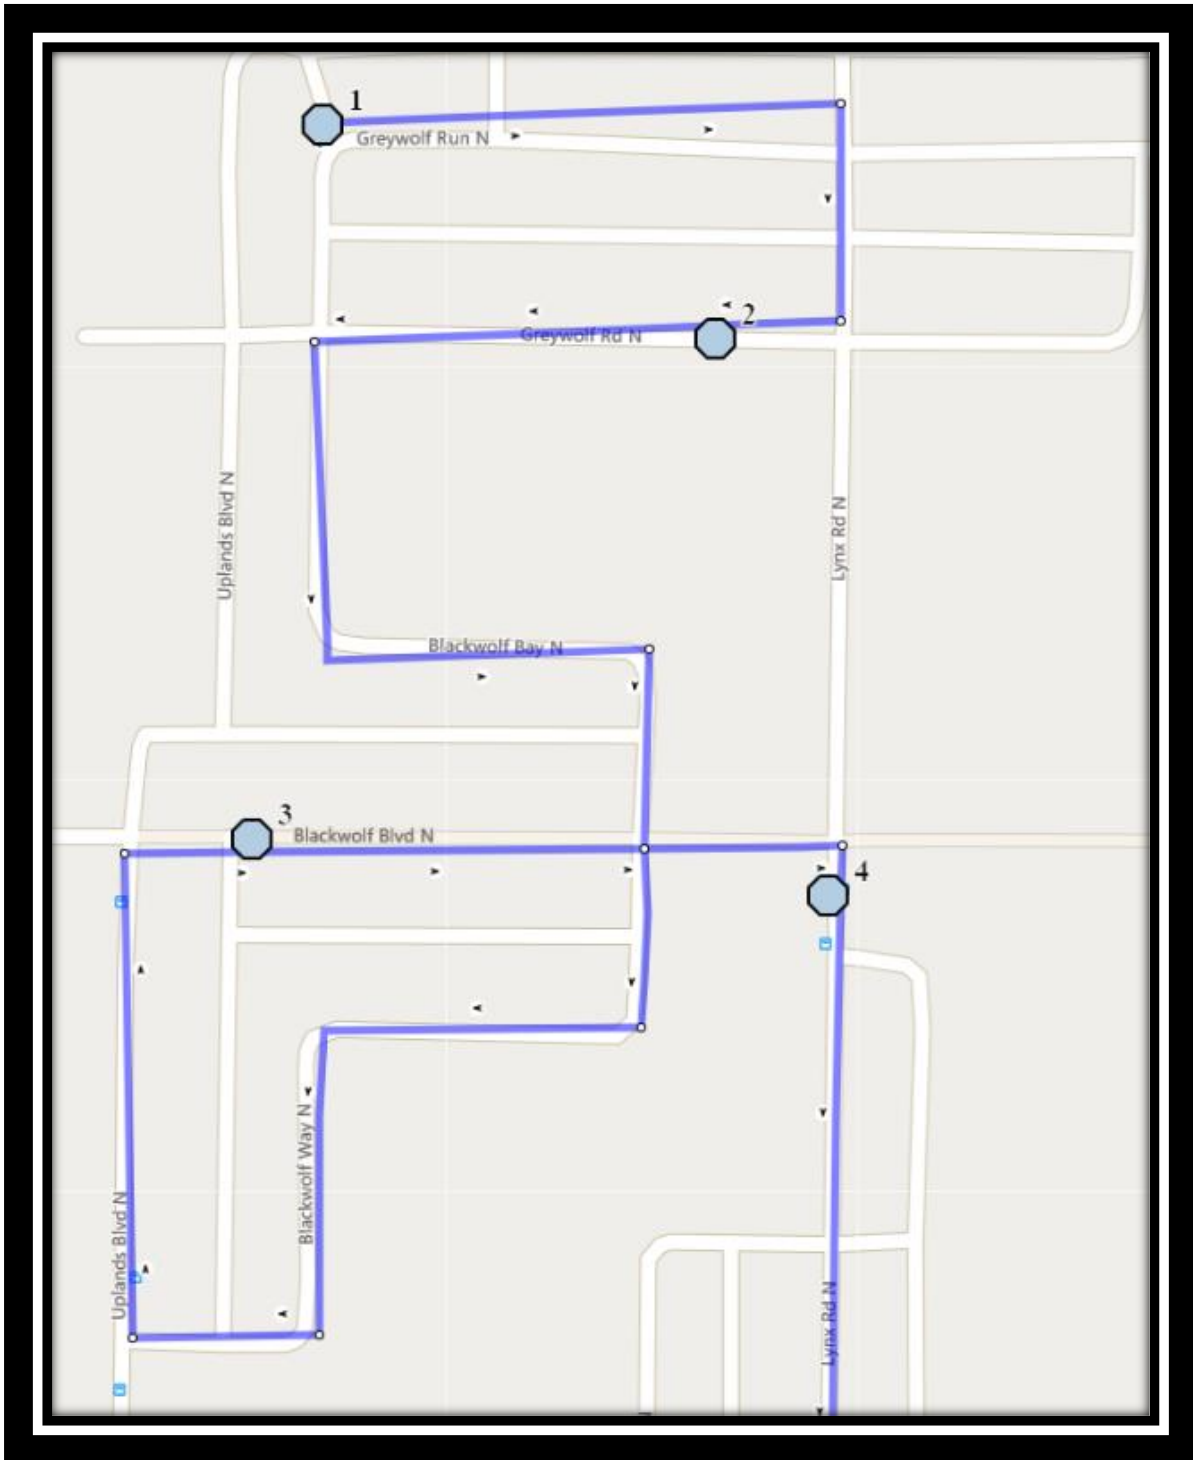

Park Meadows

REVISED: October 6, 2022

EFFECTIVE: October 12, 2022

PM Route Same Direction as AM

Park Meadows – 50 Meadowlark Blvd North – (403) 328-9965

Please arrive 10 minutes before scheduled pick up and drop off times. Times shown may vary due to weather & traffic conditions.
Bus routes and maps are subject to change. For the most up-to-date version, visit www.southland.ca/lethbridge.

Park Meadows

REVISED: October 6, 2022

EFFECTIVE: October 12, 2022

Monday – Friday

#1 - 8:20 AM - Greywolf Run North Westbound - alley

#2 - 8:22 AM - Greywolf Road North Eastbound - west of Lynx Rd walkway entrance

#1 - 3:52 PM - Park Meadows

#2 - 4:00 PM - Greywolf Run North Westbound - alley

#3 - 4:02 PM - Greywolf Road North Eastbound - west of Lynx Rd walkway entrance

#4 - 4:05 PM - Blackwolf Blvd North Eastbound - east of Upands Blvd at the mailbox

#2 - 12:52 PM - Greywolf Run North Westbound - alley

#3 - 12:54 PM - Greywolf Road North Eastbound - west of Lynx Rd walkway entrance

#4 - 12:57 PM - Blackwolf Blvd North Eastbound - east of Upands Blvd at the mailbox