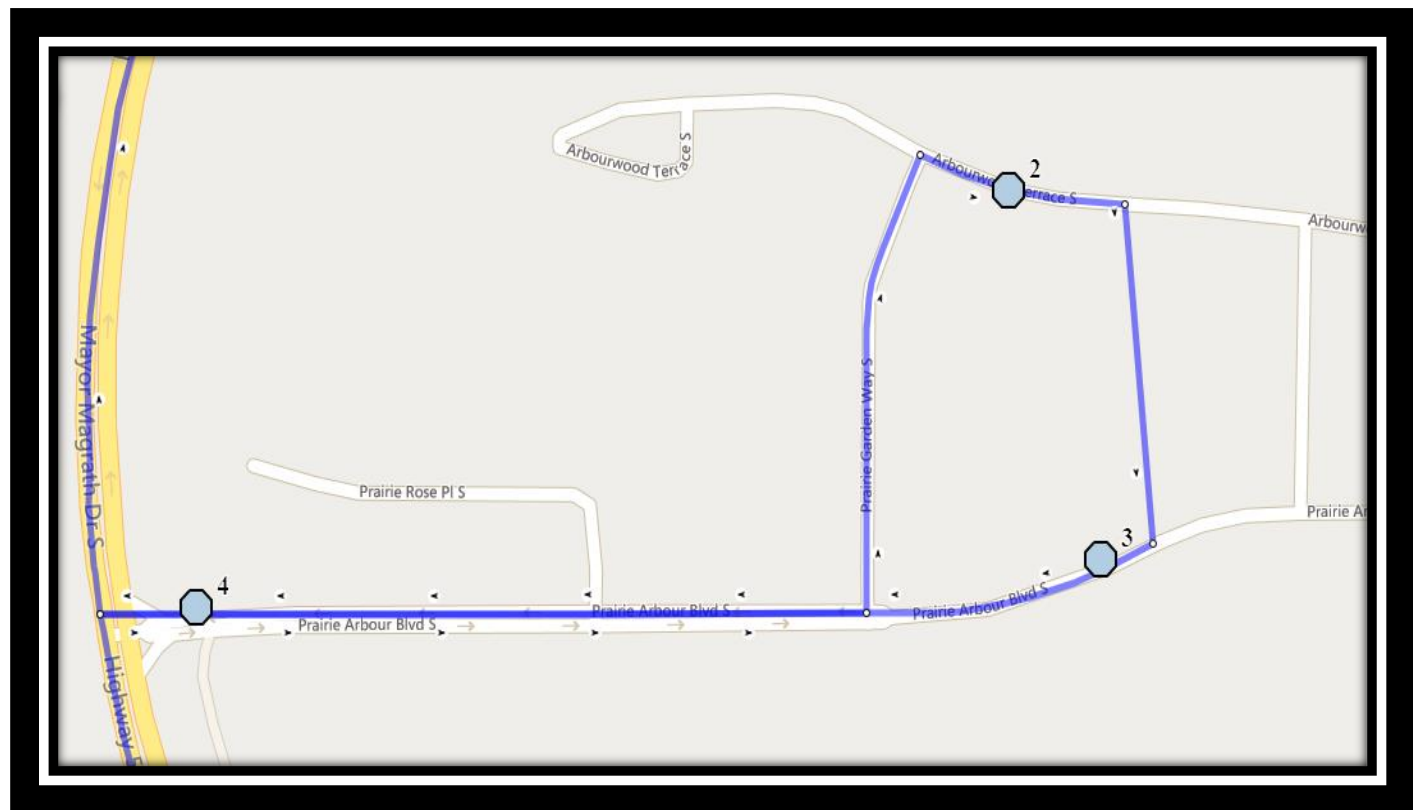

Paterson S5

REVISED: September 22, 2022

EFFECTIVE: September 28, 2022

Gilbert Paterson Middle School – 2109 12 Ave South – (403) 329-0125

Please arrive 10 minutes before scheduled pick up and drop off times. Times shown may vary due to weather & traffic conditions.

Bus routes and maps are subject to change. For the most up-to-date version, visit www.southland.ca/lethbridge.