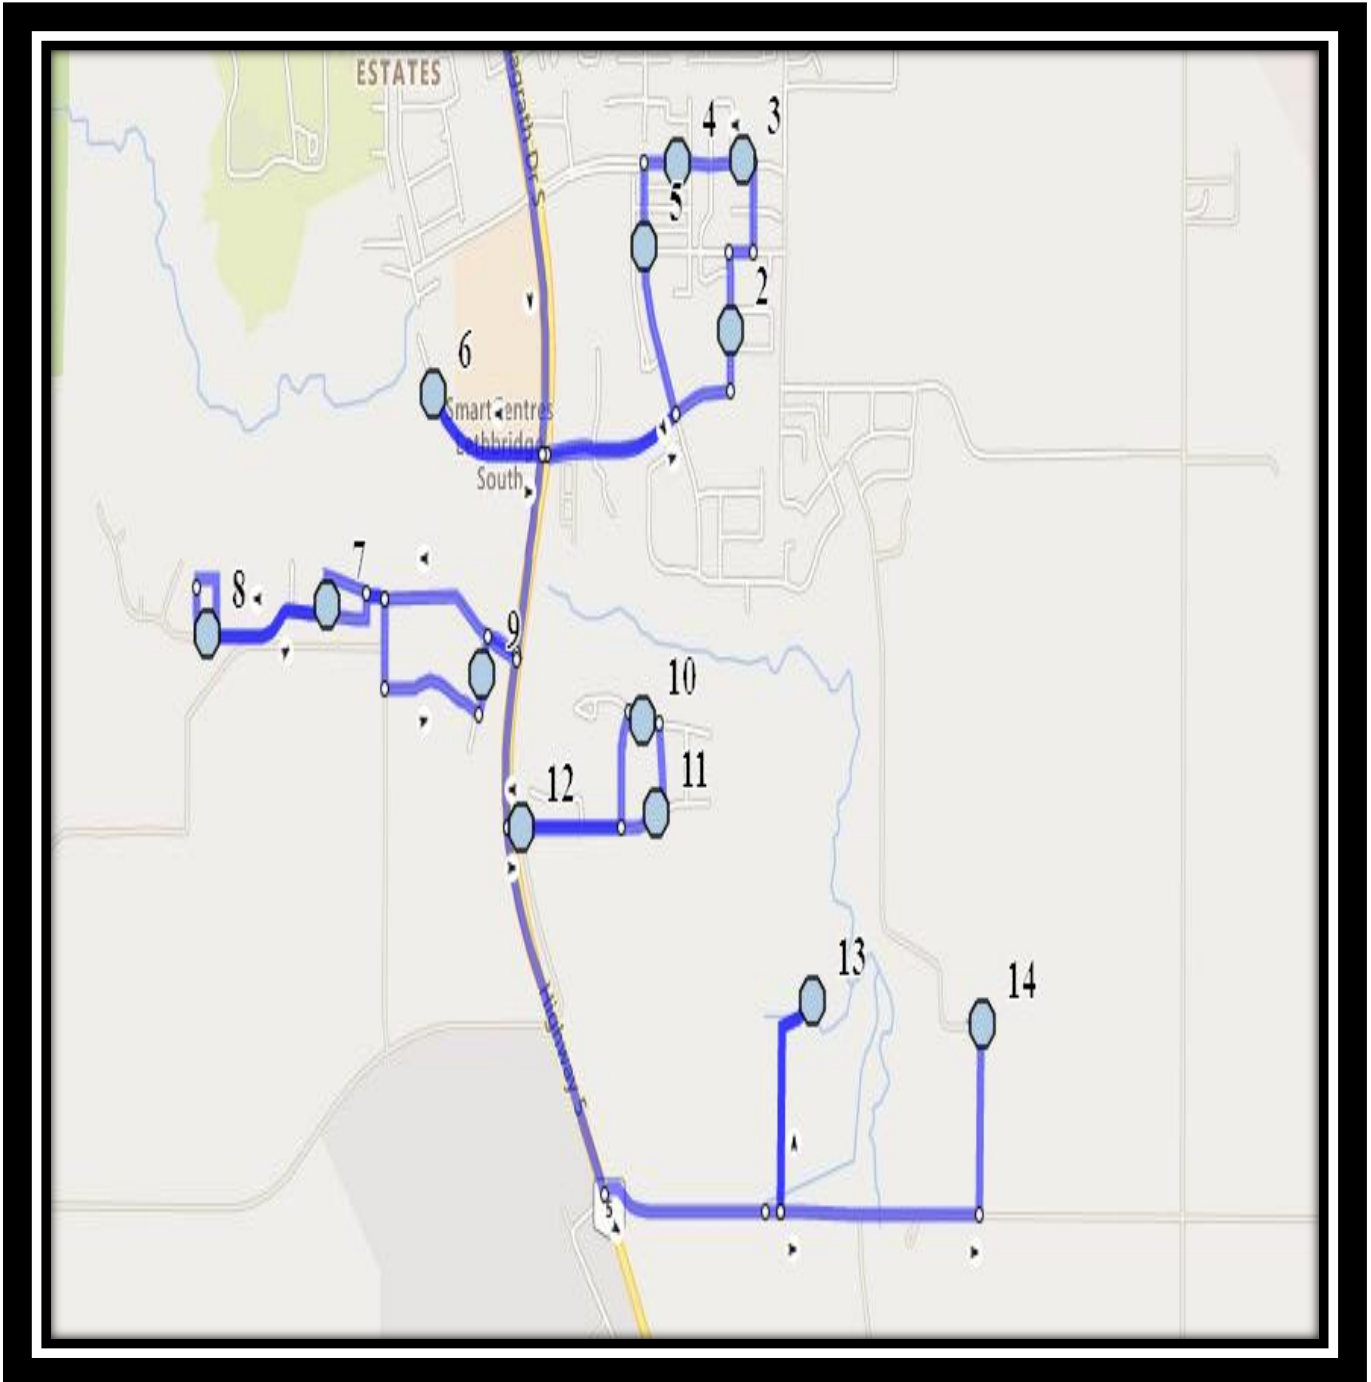

Paterson S5

REVISED: September 22, 2022

EFFECTIVE: September 28, 2022

PM Route

Gilbert Paterson Middle School – 2109 12 Ave South – (403) 329-0125

Please arrive 10 minutes before scheduled pick up and drop off times. Times shown may vary due to weather & traffic conditions.

Bus routes and maps are subject to change. For the most up-to-date version, visit www.southland.ca/lethbridge.