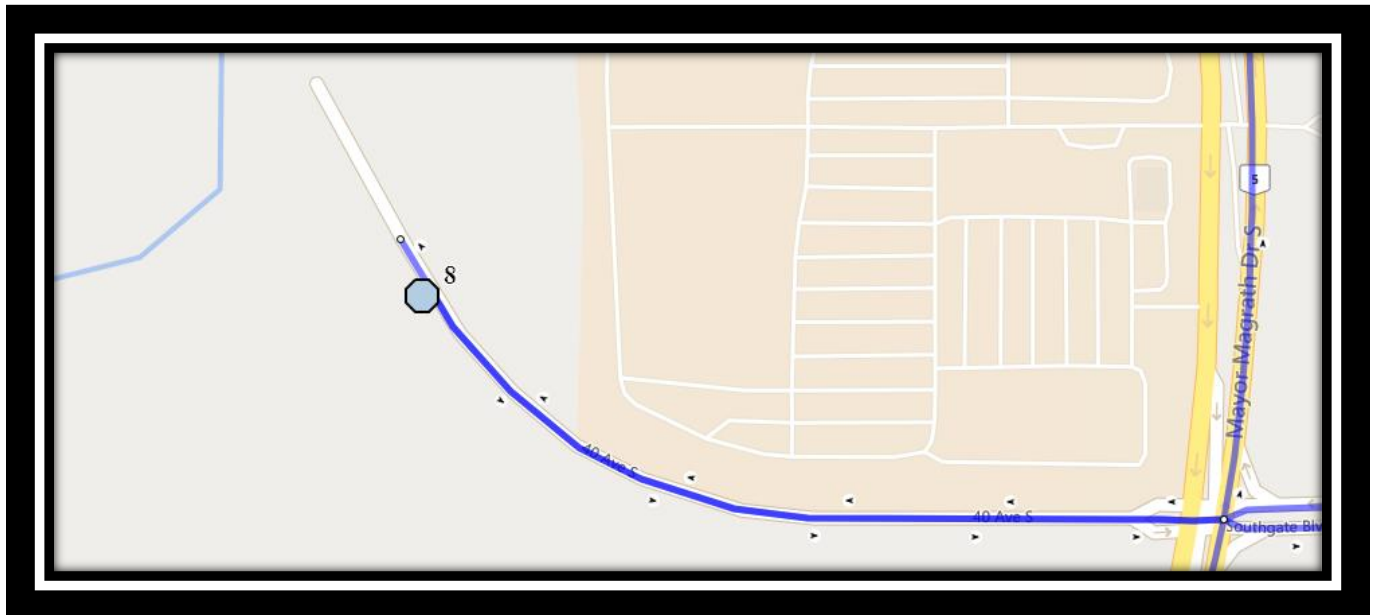

Paterson S5

REVISED: September 22, 2022

EFFECTIVE: September 28, 2022

Gilbert Paterson Middle School – 2109 12 Ave South – (403) 329-0125

Please arrive 10 minutes before scheduled pick up and drop off times. Times shown may vary due to weather & traffic conditions.

Bus routes and maps are subject to change. For the most up-to-date version, visit www.southland.ca/lethbridge.