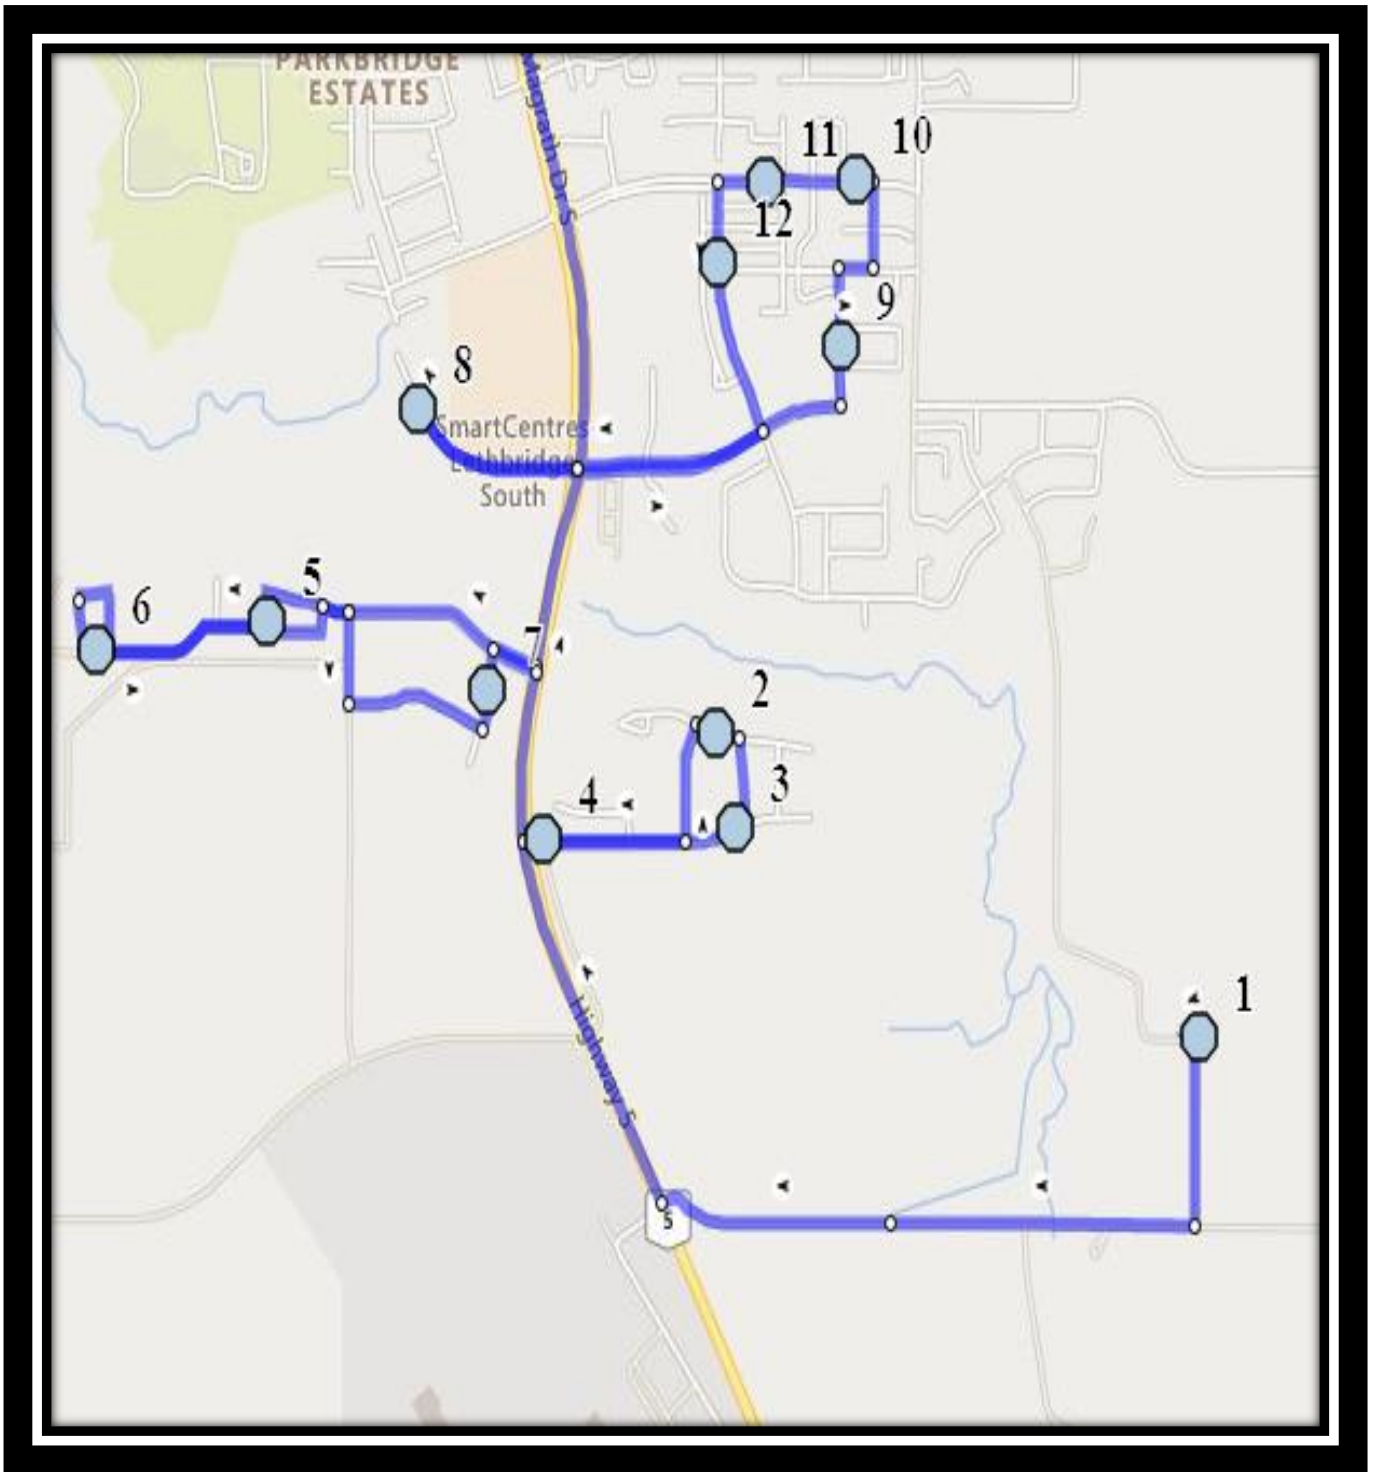

Paterson S5

REVISED: September 22, 2022

EFFECTIVE: September 28, 2022

AM Route

Gilbert Paterson Middle School – 2109 12 Ave South – (403) 329-0125

Please arrive 10 minutes before scheduled pick up and drop off times. Times shown may vary due to weather & traffic conditions.

#2 - 7:15 AM - Arbourwood Terrace South Eastbound - Walkway Entrance

#3 - 7:17 AM - Prairie Arbour Blvd South Westbound - east of Prairie Garden Way at power boxes

#4 - 7:18 AM - Praire Arbour Blvd South Westbound - east of HWY 5 at walkway entrance

#5 - 7:21 AM - Sandstone Way South Southbound - between driveways

#6 - 7:23 AM - Sandstone Road South Eastbound

#7 - 7:27 AM - Southridge Blvd South Northbound - north of Southridge Rd at power boxes

#8 - 7:29 AM - 40 Ave S, southbound after run around

#6 - 3:19 PM - 40 Ave S, southbound after run around

#7 - 3:22 PM - Sandstone Way South Southbound - between driveways

#8 - 3:24 PM - Sandstone Road South Eastbound

#9 - 3:27 PM - Southridge Blvd South Northbound - north of Southridge Rd at power boxes