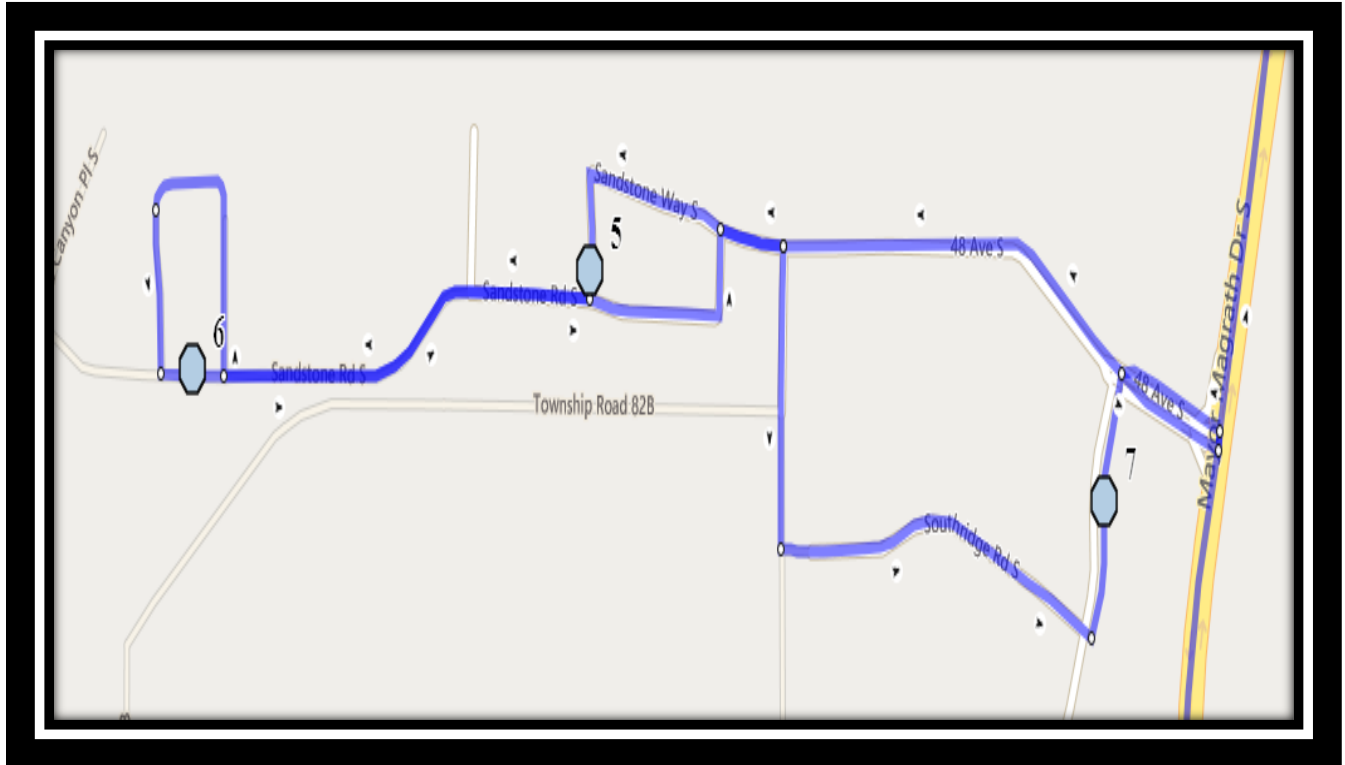

Paterson S5

REVISED: September 22, 2022

EFFECTIVE: September 28, 2022

Gilbert Paterson Middle School – 2109 12 Ave South – (403) 329-0125

Please arrive 10 minutes before scheduled pick up and drop off times. Times shown may vary due to weather & traffic conditions.

Bus routes and maps are subject to change. For the most up-to-date version, visit www.southland.ca/lethbridge.