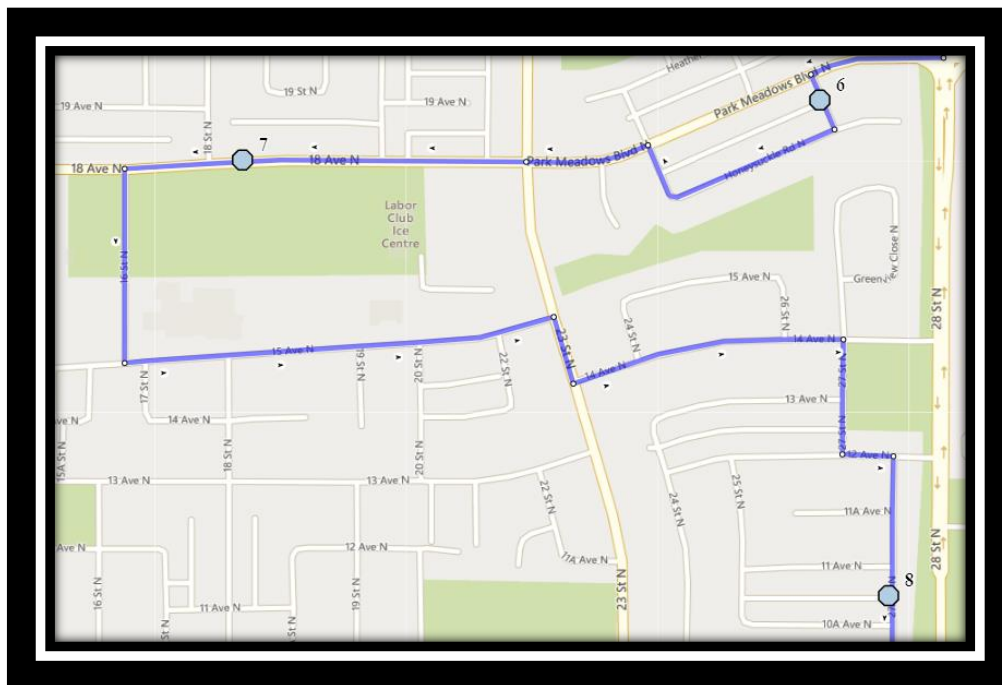

Davidson/Bawden N1

REVISED: October 28, 2022

EFFECTIVE: November 9, 2022

Ecole Agnes Davidson – 2103 20 Street South – (403) 328-5153

Fleetwood Bawden – 1222 9 Ave. South – (403) 327-5818

Please arrive 10 minutes before scheduled pick up and drop off times. Times shown may vary due to weather & traffic conditions.
Bus routes and maps are subject to change. For the most up-to-date version, visit www.southland.ca/lethbridge.