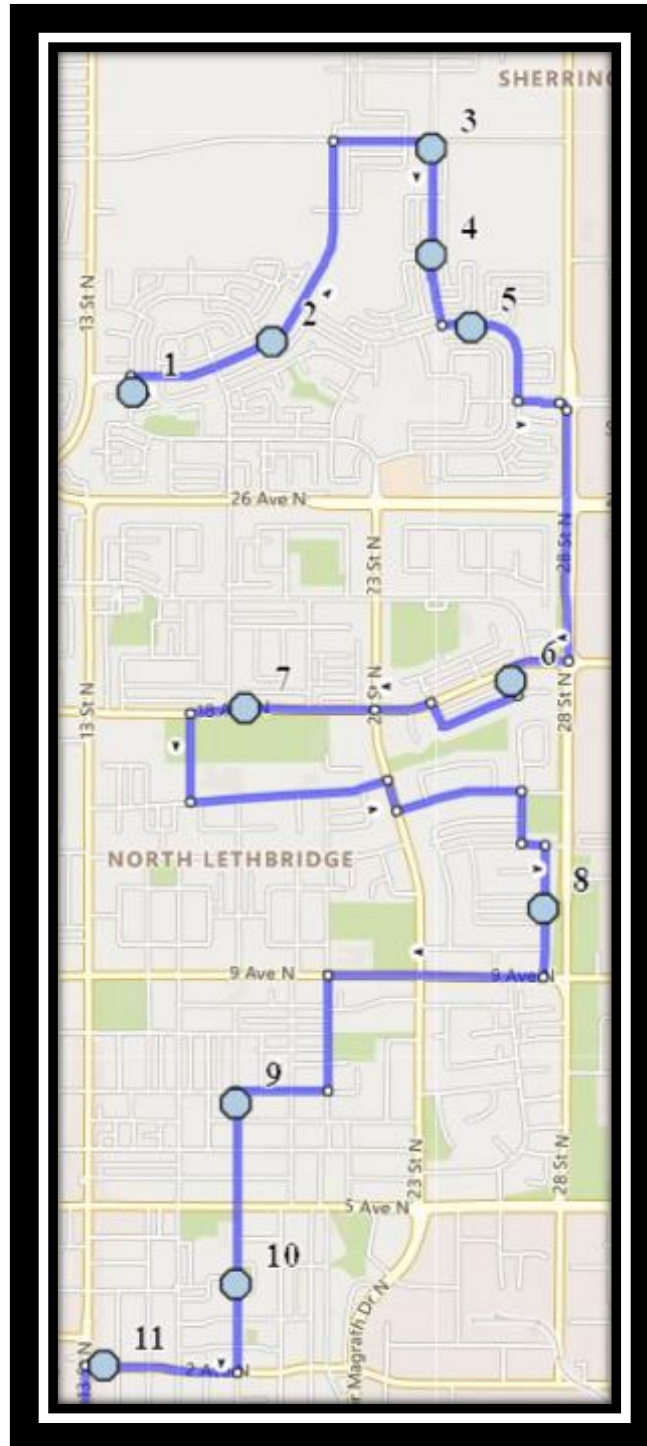

# Davidson/Bawden N1

REVISED: October 28, 2022

EFFECTIVE: November 9, 2022

**PM Route Same Direction as AM**

**Ecole Agnes Davidson – 2103 20 Street South – (403) 328-5153**

**Fleetwood Bawden – 1222 9 Ave. South – (403) 327-5818**

**#8 - 4:21 PM - Larkspur Rd N Southbound - north of alley**

**#9 - 4:23 PM - 18 Ave North Westbound - east of 18 St N across from baseball diamond**

**#10 - 4:28 PM - 27A Street North Southbound - south of 11 Ave N before alley**

**#11 - 4:32 PM - 18 Street North Southbound - south of 7 Ave N at alley**

**#12 - 4:33 PM - 18 Street North Southbound - south of 3 Ave S second driveway**

**#13 - 4:35 PM - 2 Ave North Westbound - west of 14 St N at lamp post**

**#8 - 1:21 PM - Larkspur Rd N Southbound - north of alley**

**#9 - 1:23 PM - 18 Ave North Westbound - east of 18 St N across from baseball diamond**

**#10 - 1:28 PM - 27A Street North Southbound - south of 11 Ave N before alley**