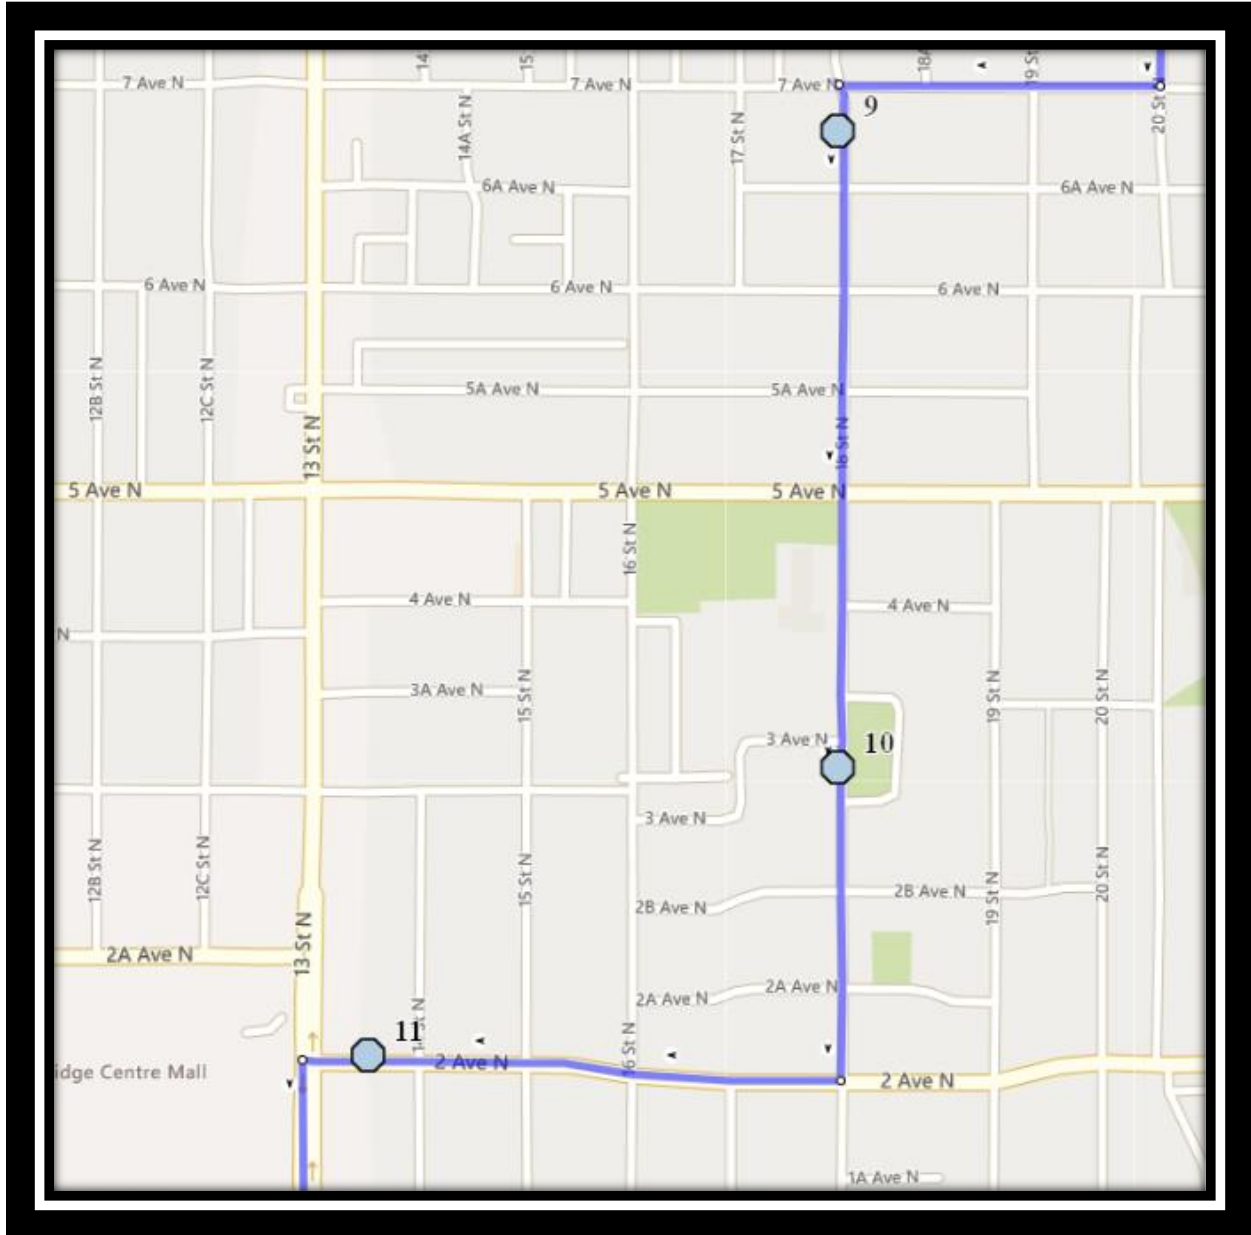

# Davidson/Bawden N1

REVISED: October 28, 2022

EFFECTIVE: November 9, 2022

**PM Route Same Direction as AM**

**Ecole Agnes Davidson – 2103 20 Street South – (403) 328-5153**

**Fleetwood Bawden – 1222 9 Ave. South – (403) 327-5818**

# Davidson/Bawden N1

REVISED: October 28, 2022

EFFECTIVE: November 9, 2022

**Ecole Agnes Davidson – 2103 20 Street South – (403) 328-5153**

**Fleetwood Bawden – 1222 9 Ave. South – (403) 327-5818**

Please arrive 10 minutes before scheduled pick up and drop off times. Times shown may vary due to weather & traffic conditions.  
Bus routes and maps are subject to change. For the most up-to-date version, visit [www.southland.ca/lethbridge](http://www.southland.ca/lethbridge).

# Davidson/Bawden N1

REVISED: October 28, 2022

EFFECTIVE: November 9, 2022

**Ecole Agnes Davidson – 2103 20 Street South – (403) 328-5153**

**Fleetwood Bawden – 1222 9 Ave. South – (403) 327-5818**

Please arrive 10 minutes before scheduled pick up and drop off times. Times shown may vary due to weather & traffic conditions.

**#8 - 1:21 PM - Larkspur Rd N Southbound - north of alley**

**#9 - 1:23 PM - 18 Ave North Westbound - east of 18 St N across from baseball diamond**

**#10 - 1:28 PM - 27A Street North Southbound - south of 11 Ave N before alley**