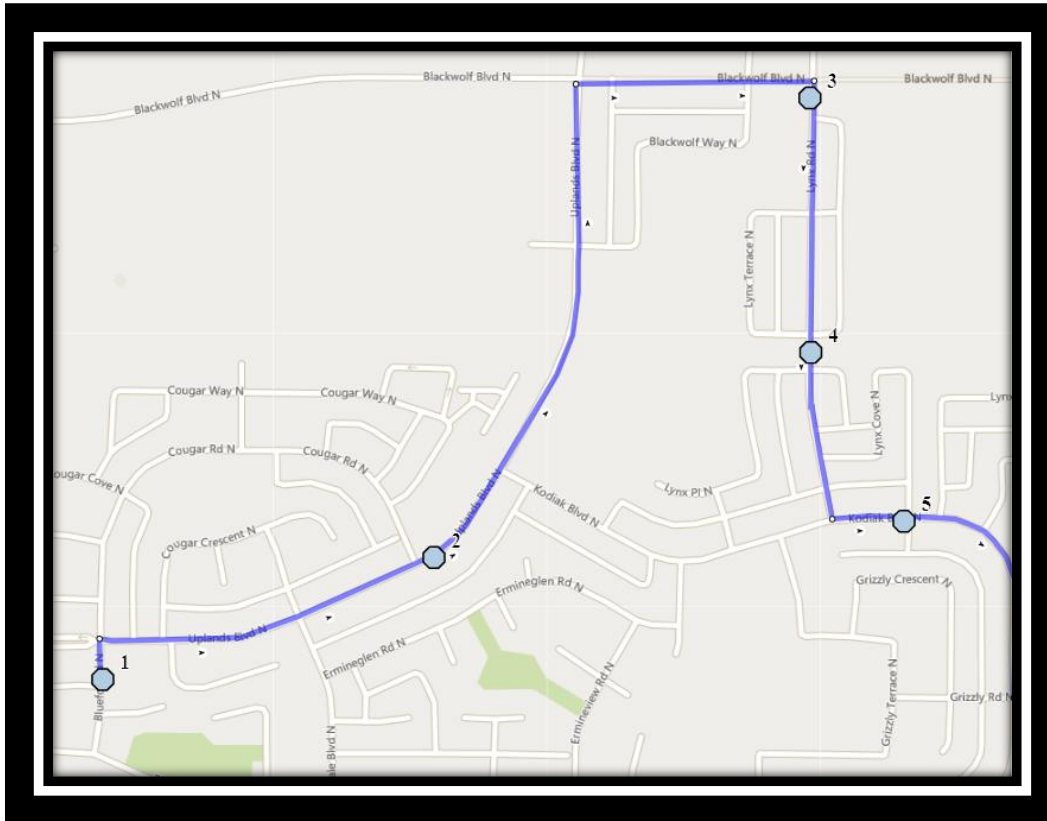

Davidson/Bawden N1

REVISED: October 28, 2022

EFFECTIVE: November 9, 2022

Ecole Agnes Davidson – 2103 20 Street South – (403) 328-5153

Fleetwood Bawden – 1222 9 Ave. South – (403) 327-5818

Please arrive 10 minutes before scheduled pick up and drop off times. Times shown may vary due to weather & traffic conditions.
Bus routes and maps are subject to change. For the most up-to-date version, visit www.southland.ca/lethbridge.