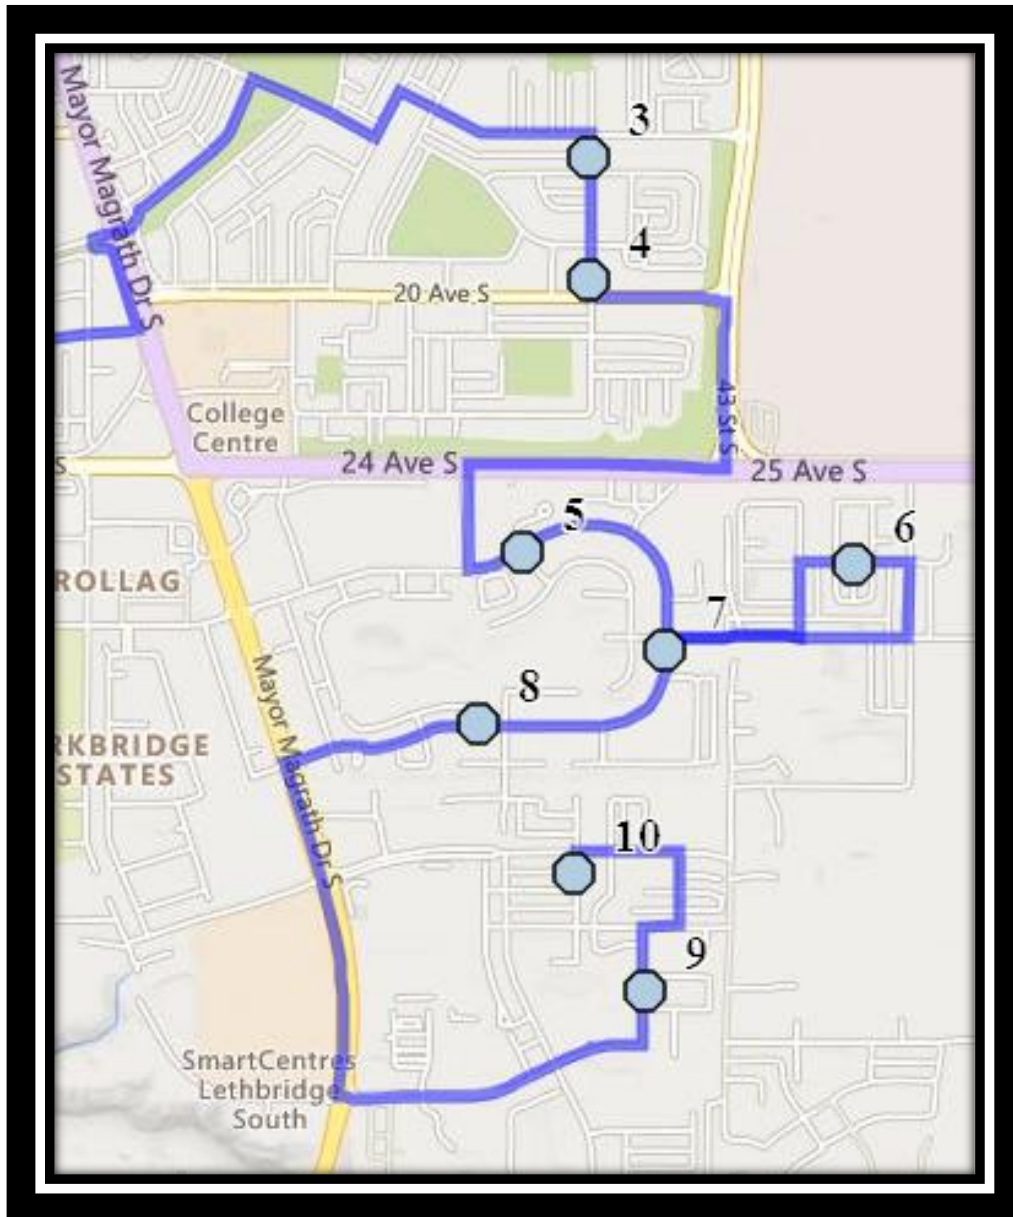

Bus routes and maps are subject to change. For the most up-to-date version, visit www.southland.ca/lethbridge.

Davidson/Bawden S2

REVISED: November 4, 2022

EFFECTIVE: November 9, 2022

Ecole Agnes Davidson – 2103 20 Street South – (403) 328-5153

Davidson/Bawden S2

REVISED: November 4, 2022

EFFECTIVE: November 9, 2022

PM Route

Ecole Agnes Davidson – 2103 20 Street South – (403) 328-5153

Fleetwood Bawden – 1222 9 Ave. South – (403) 327-5818

Please arrive 10 minutes before scheduled pick up and drop off times. Times shown may vary due to weather & traffic conditions.

#2 - 7:57 AM - Cedar Road South Southbound - north of 20 Ave S south of alley

#3 - 8:01 AM - Fairmont Blvd South Eastbound - west of Fairmont Link at the corner

#4 - 8:04 AM - 27 Ave South Eastbound - between 45 St and 46 St at alley

#4 - 1:01 PM - Cedar Road South Southbound - north of 20 Ave S south of alley

#5 - 1:05 PM - Fairmont Blvd South Eastbound - west of Fairmont Link at the corner

#6 - 1:08 PM - 27 Ave South Eastbound - between 45 St and 46 St at alley