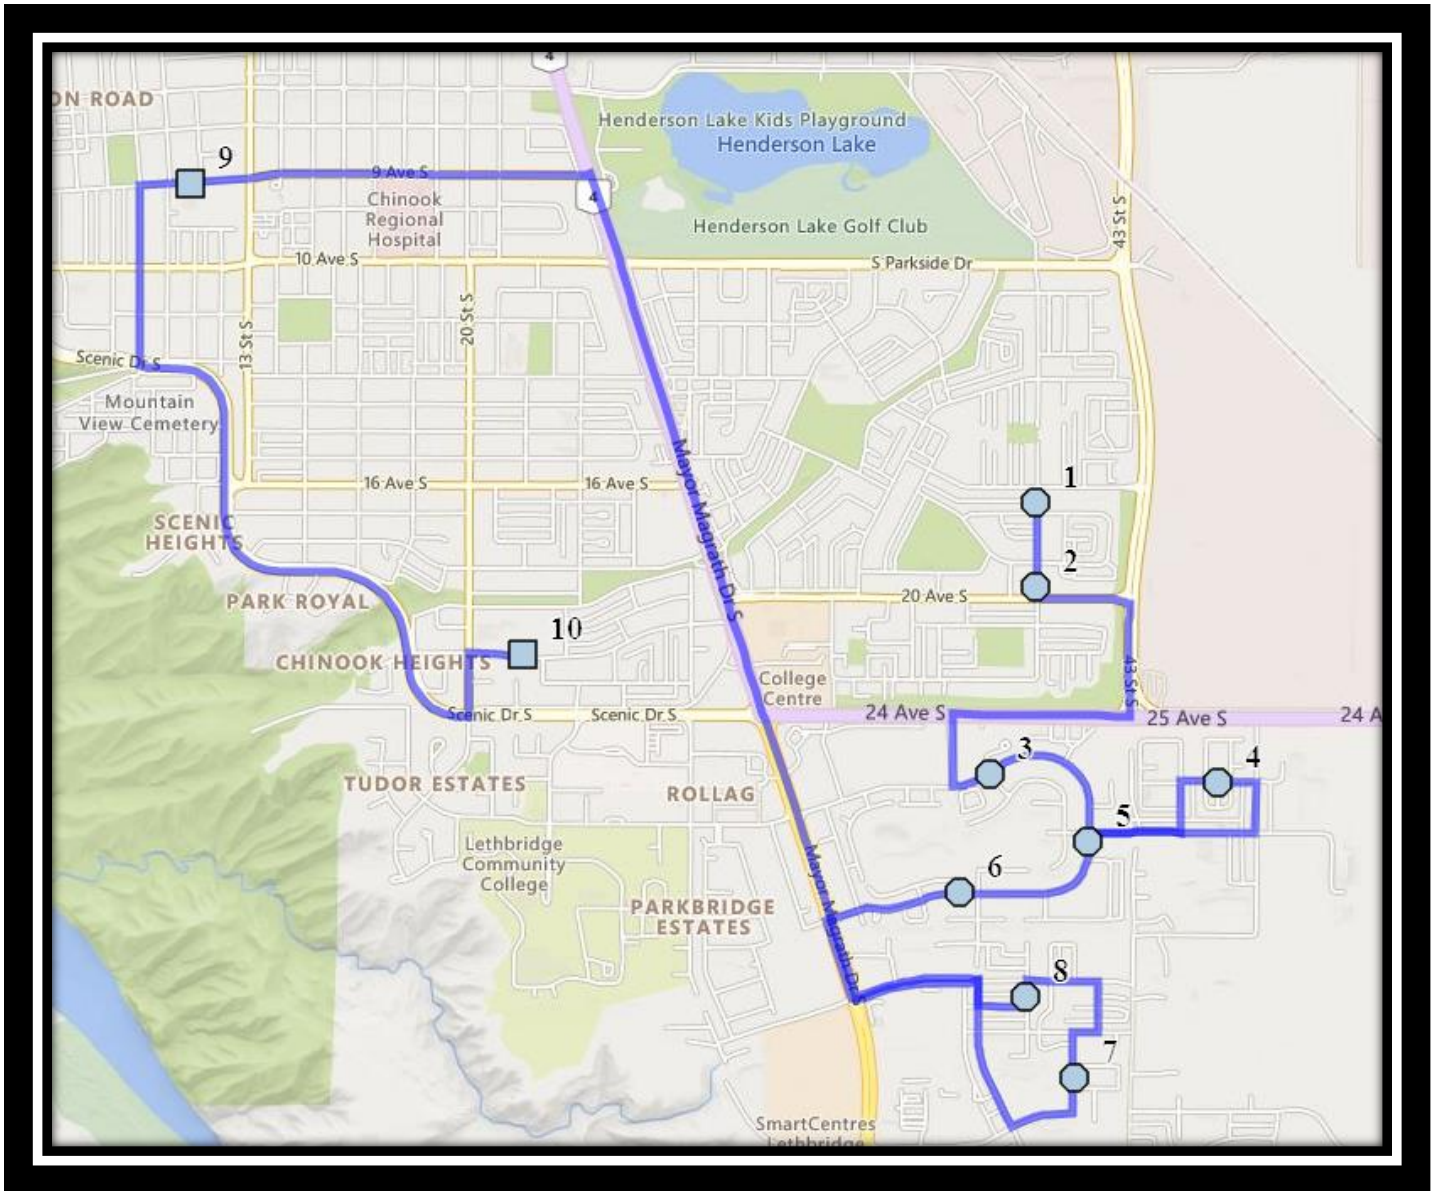

Davidson/Bawden S2

REVISED: November 4, 2022

EFFECTIVE: November 9, 2022

AM Route – PM see below

Ecole Agnes Davidson – 2103 20 Street South – (403) 328-5153

Fleetwood Bawden – 1222 9 Ave. South – (403) 327-5818

#2 - 7:57 AM - Cedar Road South Southbound - north of 20 Ave S south of alley

#3 - 8:01 AM - Fairmont Blvd South Eastbound - west of Fairmont Link at the corner

#4 - 8:04 AM - 27 Ave South Eastbound - between 45 St and 46 St at alley

#4 - 4:01 PM - Cedar Road South Southbound - north of 20 Ave S south of alley

#5 - 4:05 PM - Fairmont Blvd South Eastbound - west of Fairmont Link at the corner

#6 - 4:08 PM - 27 Ave South Eastbound - between 45 St and 46 St at alley

#4 - 1:01 PM - Cedar Road South Southbound - north of 20 Ave S south of alley

#5 - 1:05 PM - Fairmont Blvd South Eastbound - west of Fairmont Link at the corner

#6 - 1:08 PM - 27 Ave South Eastbound - between 45 St and 46 St at alley