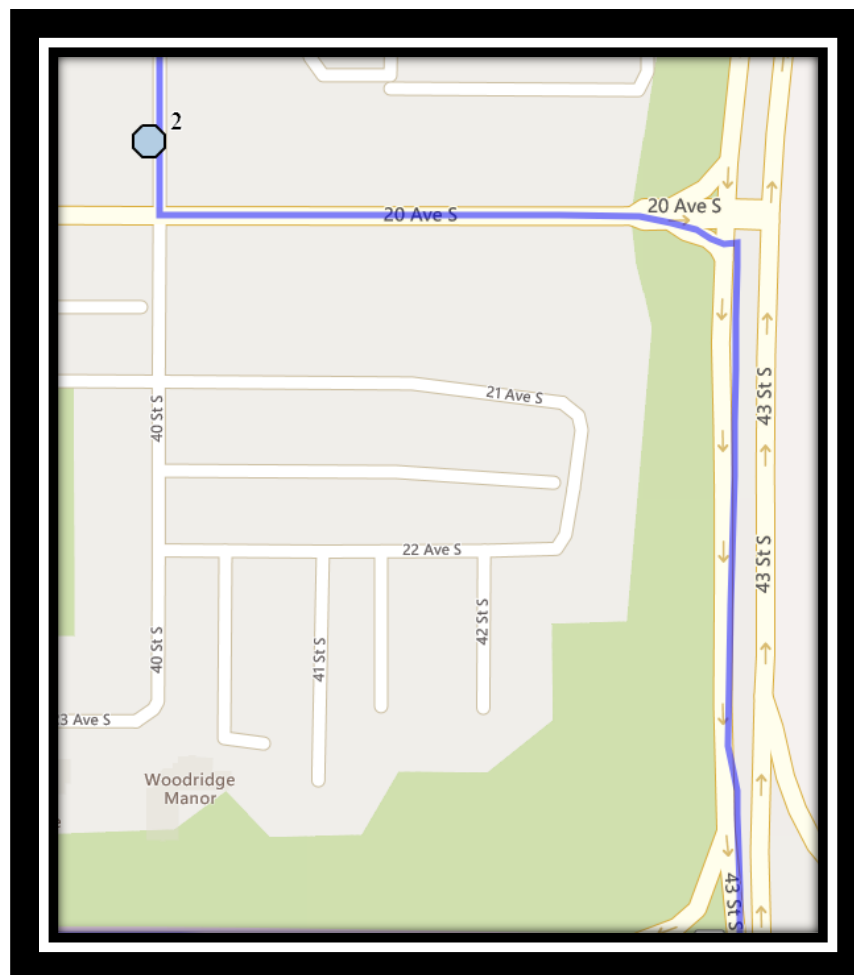

Davidson/Bawden S2

REVISED: November 4, 2022

EFFECTIVE: November 9, 2022

Ecole Agnes Davidson – 2103 20 Street South – (403) 328-5153

Fleetwood Bawden – 1222 9 Ave. South – (403) 327-5818

Please arrive 10 minutes before scheduled pick up and drop off times. Times shown may vary due to weather & traffic conditions.

Bus routes and maps are subject to change. For the most up-to-date version, visit www.southland.ca/lethbridge.