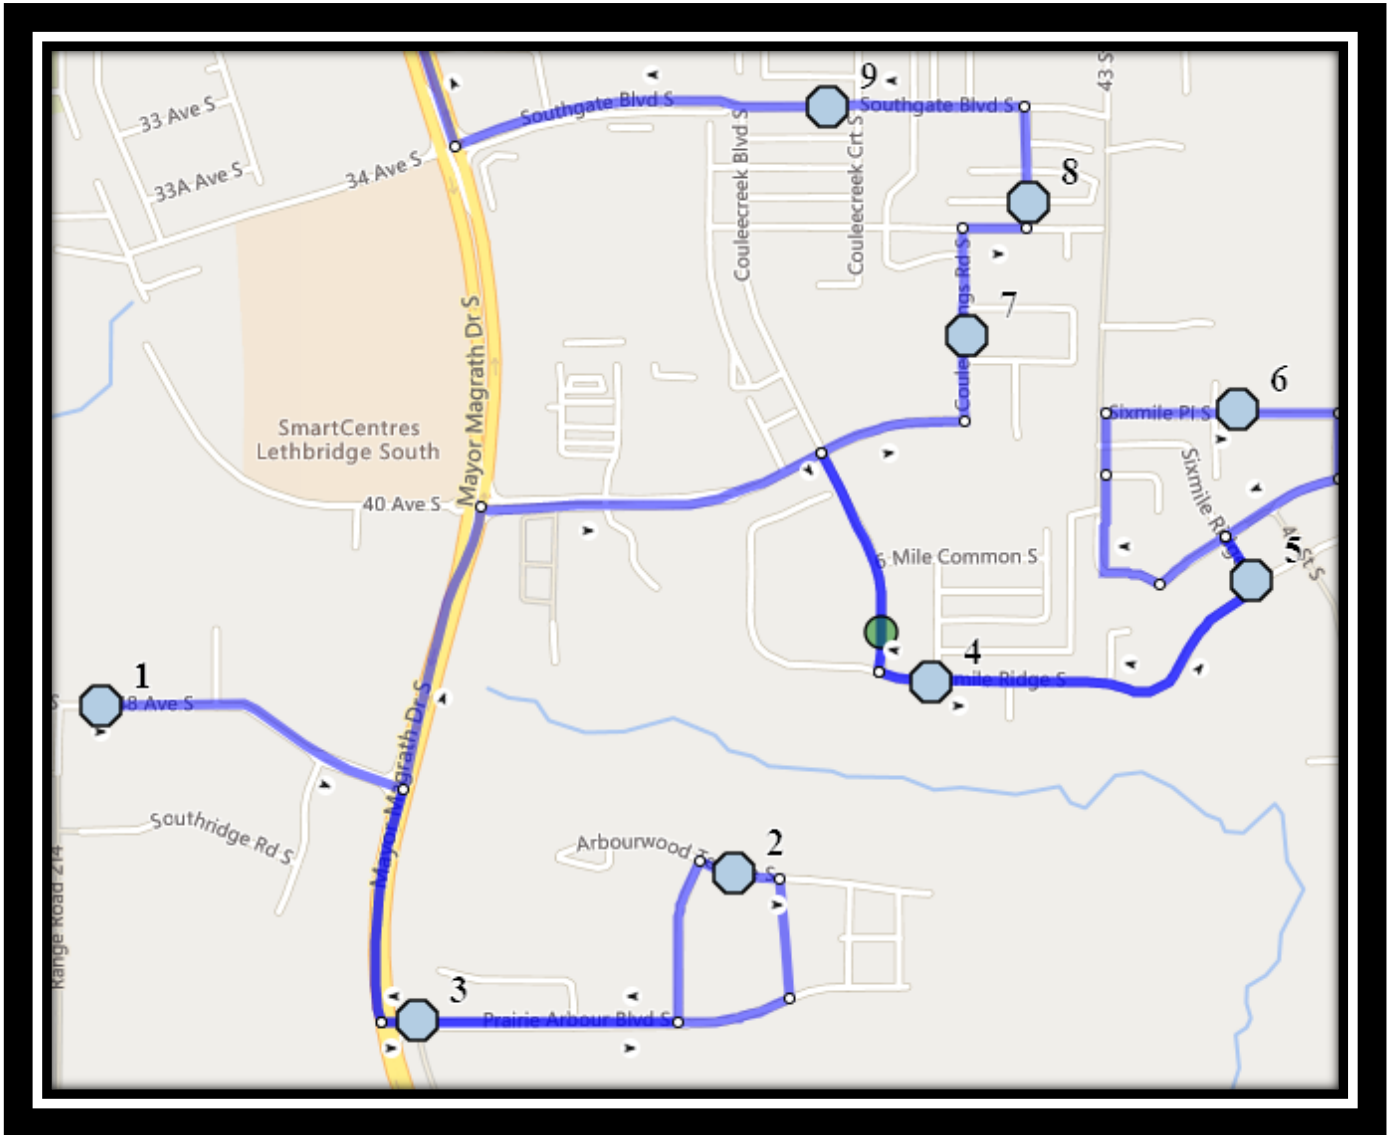

Assumption S1

REVISED: November 4, 2022

EFFECTIVE: November 9, 2022

Our Lady of Assumption – 2219 14 Ave South – (403) 327-5028

Please arrive 10 minutes before scheduled pick up and drop off times. Times shown may vary due to weather & traffic conditions.
Bus routes and maps are subject to change. For the most up-to-date version, visit www.southland.ca/lethbridge.