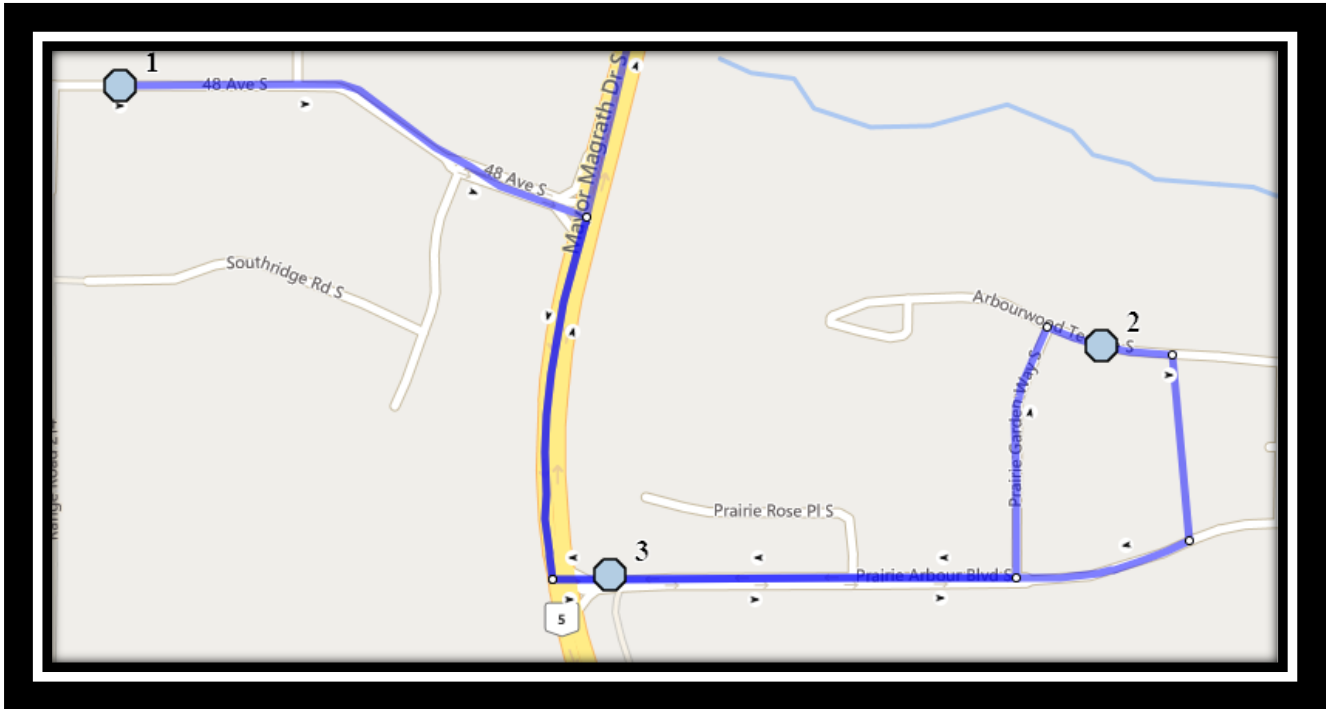

## Our Lady of Assumption – 2219 14 Ave South – (403) 327-5028

Please arrive 10 minutes before scheduled pick up and drop off times. Times shown may vary due to weather & traffic conditions.  
Bus routes and maps are subject to change. For the most up-to-date version, visit [www.southland.ca/lethbridge](http://www.southland.ca/lethbridge).

## Monday – Thursday

- #1 - 3:54 PM - Our Lady of The Assumption
- #2 - 4:03 PM - 48 Ave S Eastbound - across from fire hydrant and power boxes
- #3 - 4:06 PM - Arbourwood Terrace South Eastbound - Walkway Entrance
- #4 - 4:08 PM - Praire Arbour Blvd South Westbound - east of HWY 5 at walkway entrance
- #5 - 4:11 PM - Sixmile Ridge South Eastbound - at Sixmile Ln beside power boxes (W)
- #6 - 4:13 PM - Sixmile Ridge South Northbound - south of Sixmile Cres at Walkway
- #7 - 4:15 PM - 40 Ave South Westbound - east of Sixmile Pl at corner
- #8 - 4:19 PM - Couleesprings Road South Northbound - North of Couleesprings Cres at mailboxes
- #9 - 4:21 PM - Couleesprings Link South Northbound - north of Couleesprings Terr. before alley
- #10 - 4:22 PM - Southgate Blvd South Westbound - west of Fairmont Rd at power boxes

**#10 - 1:17 PM - Southgate Blvd South Westbound - west of Fairmont Rd at power boxes**