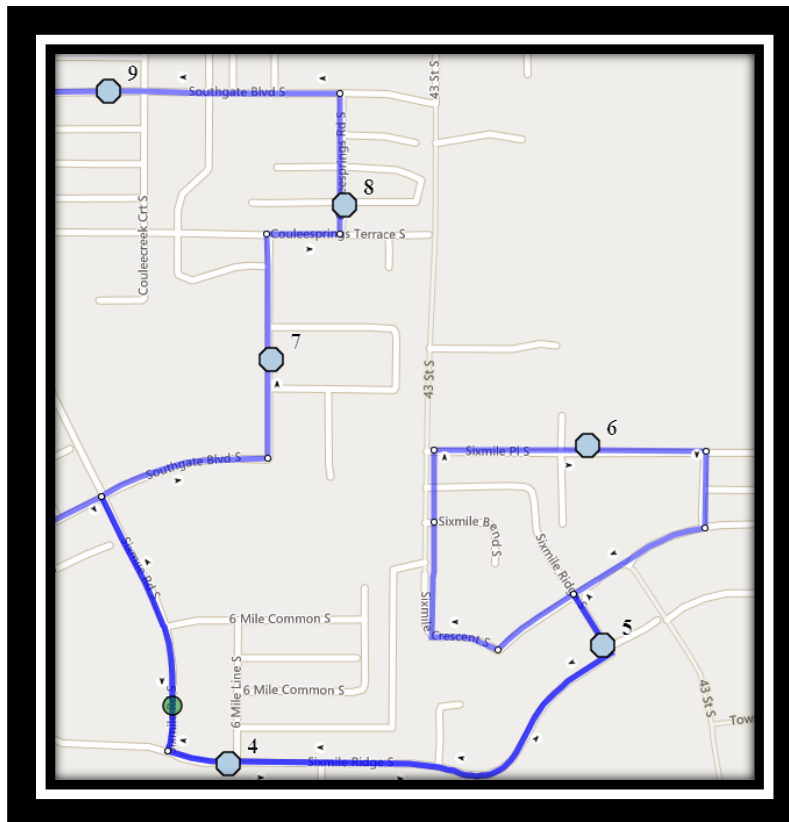

## Our Lady of Assumption – 2219 14 Ave South – (403) 327-5028

Please arrive 10 minutes before scheduled pick up and drop off times. Times shown may vary due to weather & traffic conditions.  
Bus routes and maps are subject to change. For the most up-to-date version, visit [www.southland.ca/lethbridge](http://www.southland.ca/lethbridge).

## Monday – Thursday

- #1 - 3:54 PM - Our Lady of The Assumption
- #2 - 4:03 PM - 48 Ave S Eastbound - across from fire hydrant and power boxes
- #3 - 4:06 PM - Arbourwood Terrace South Eastbound - Walkway Entrance
- #4 - 4:08 PM - Praire Arbour Blvd South Westbound - east of HWY 5 at walkway entrance
- #5 - 4:11 PM - Sixmile Ridge South Eastbound - at Sixmile Ln beside power boxes (W)
- #6 - 4:13 PM - Sixmile Ridge South Northbound - south of Sixmile Cres at Walkway
- #7 - 4:15 PM - 40 Ave South Westbound - east of Sixmile Pl at corner
- #8 - 4:19 PM - Couleesprings Road South Northbound - North of Couleesprings Cres at mailboxes
- #9 - 4:21 PM - Couleesprings Link South Northbound - north of Couleesprings Terr. before alley
- #10 - 4:22 PM - Southgate Blvd South Westbound - west of Fairmont Rd at power boxes

**#7 - 1:10 PM - 40 Ave South Westbound - east of Sixmile Pl at corner**

**#8 - 1:14 PM - Couleesprings Road South Northbound - North of Couleesprings Cres at mailboxes**

**#9 - 1:16 PM - Couleesprings Link South Northbound - north of Couleesprings Terr. before alley**