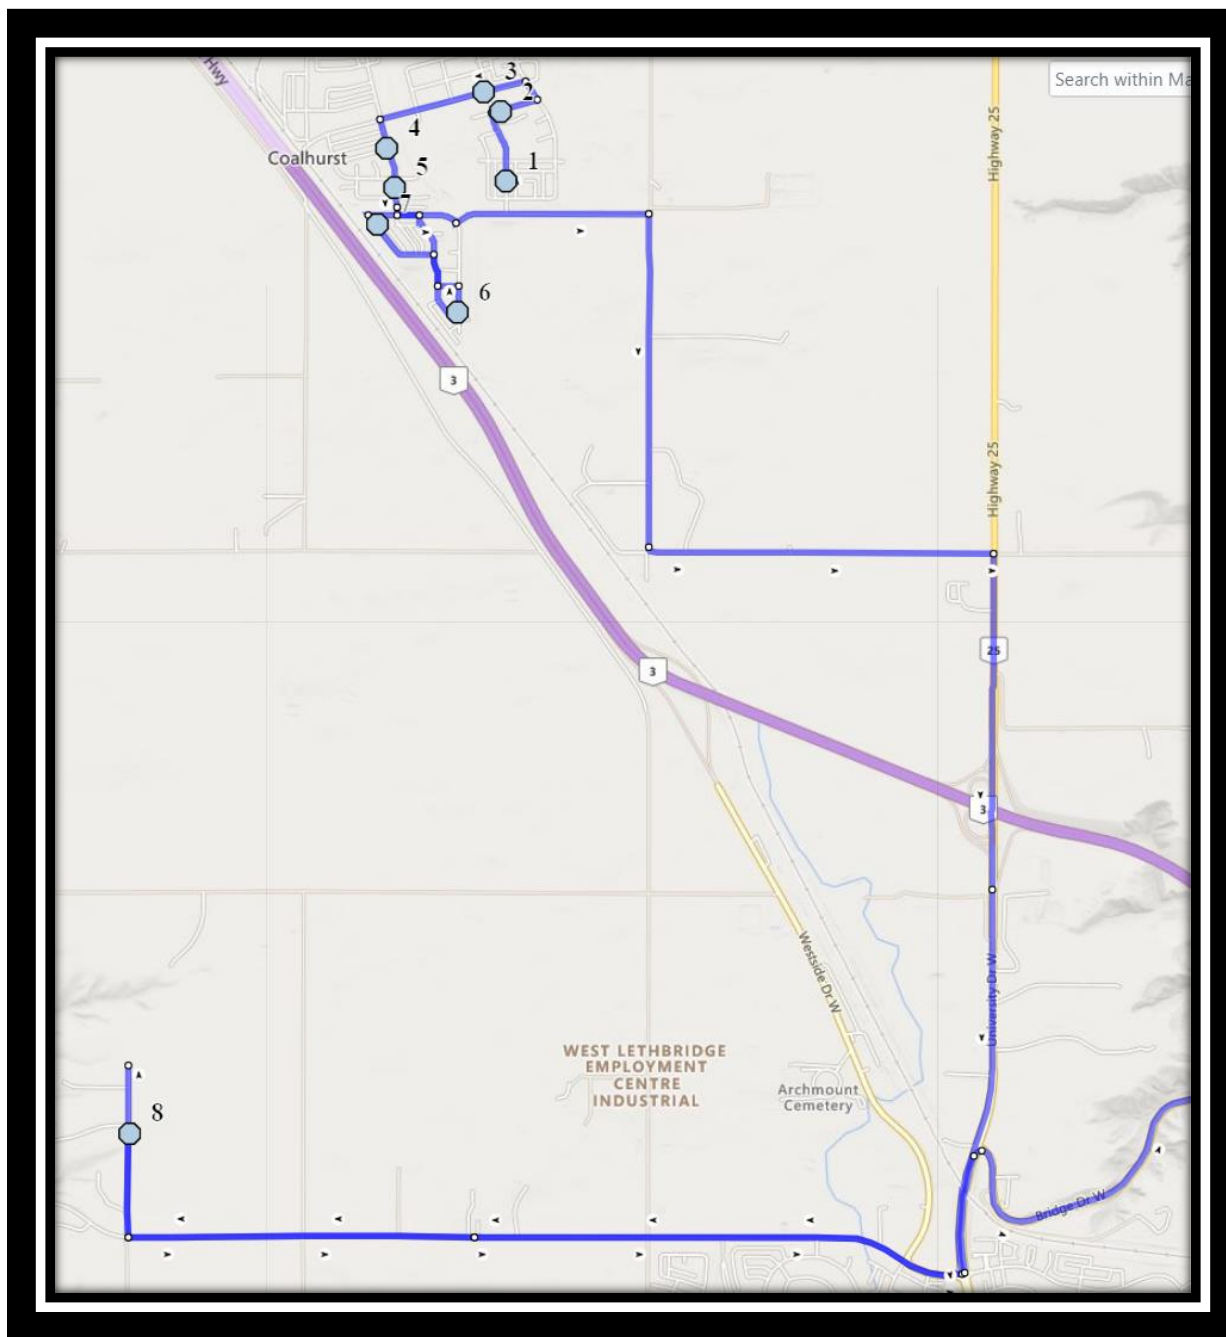

CFM Coalhurst

REVISED: November 1, 2022

EFFECTIVE: November 9, 2022

AM Route

Catholic Central High East – 405 18 Street South – (403) 327-4596

St. Francis Middle School – 333 18 Street South – (403) 327-3402

Ecole St. Mary's – 422 20 Street South – (403) 327-3098

Please arrive 10 minutes before scheduled pick up and drop off times. Times shown may vary due to weather & traffic conditions.
Bus routes and maps are subject to change. For the most up-to-date version, visit www.southland.ca/lethbridge.