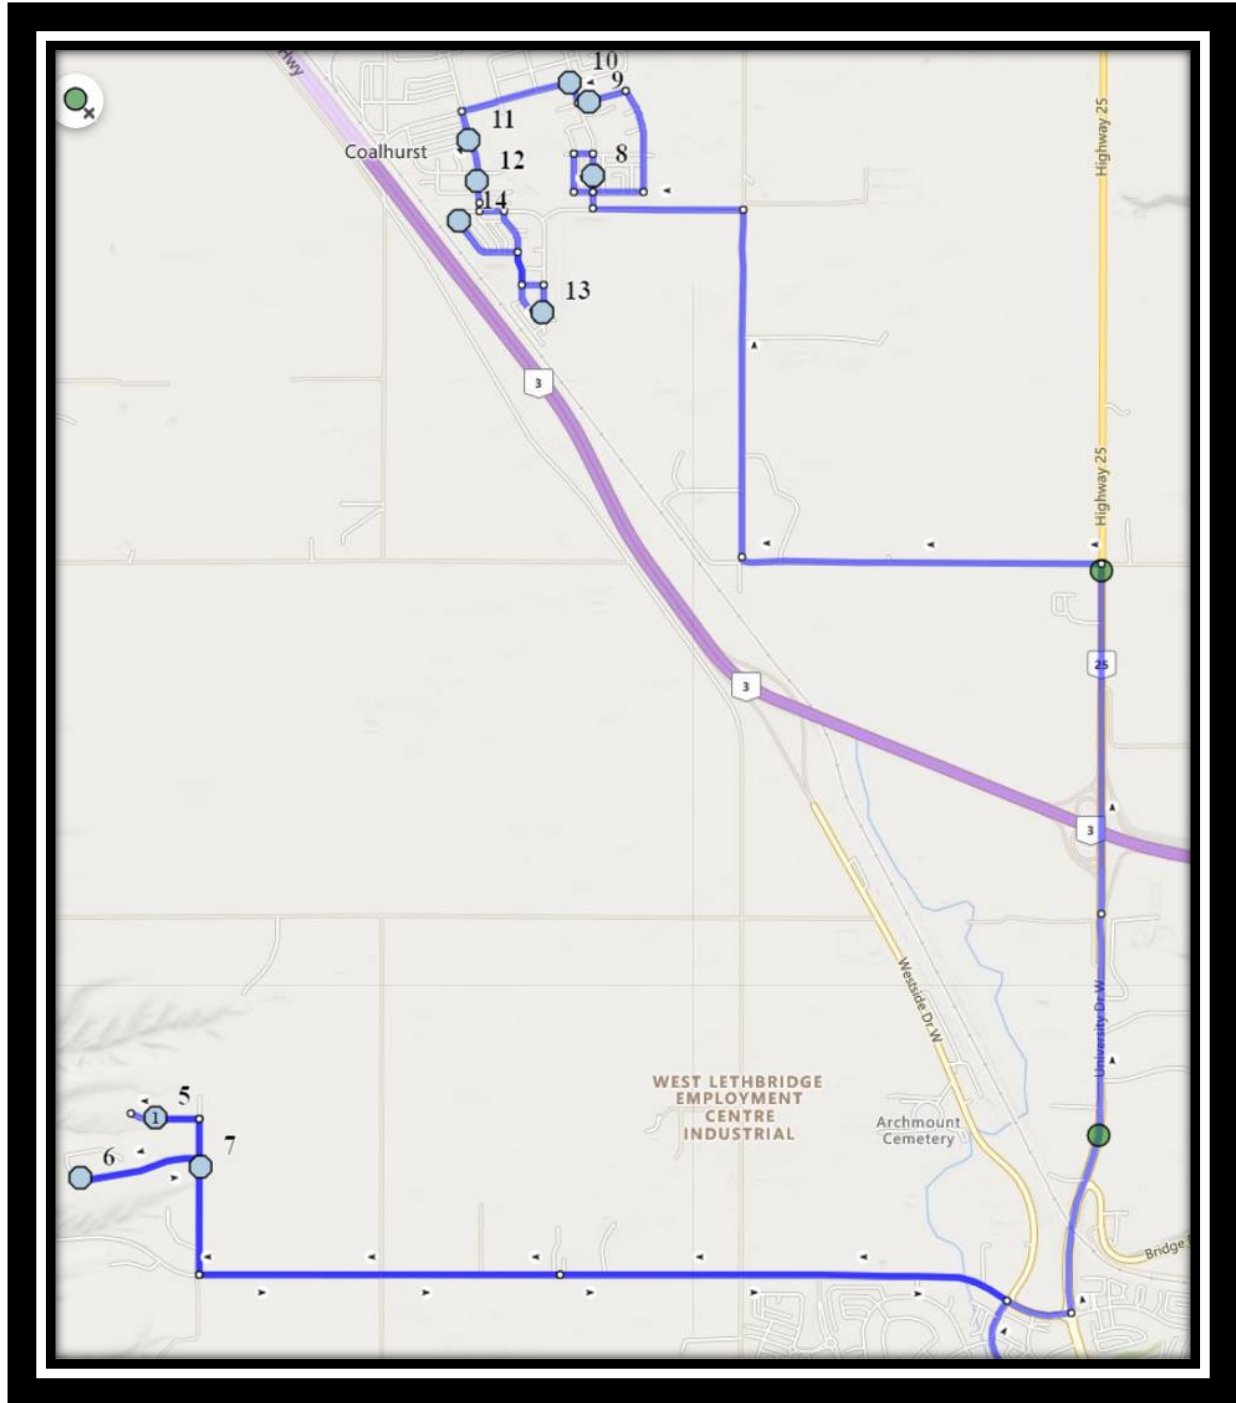

CFM Coalhurst

REVISED: November 1, 2022

EFFECTIVE: November 9, 2022

PM route combined with FLVT due to FLVT bell times

Catholic Central High East – 405 18 Street South – (403) 327-4596

St. Francis Middle School – 333 18 Street South – (403) 327-3402

Ecole St. Mary's – 422 20 Street South – (403) 327-3098

Please arrive 10 minutes before scheduled pick up and drop off times. Times shown may vary due to weather & traffic conditions.
Bus routes and maps are subject to change. For the most up-to-date version, visit www.southland.ca/lethbridge.