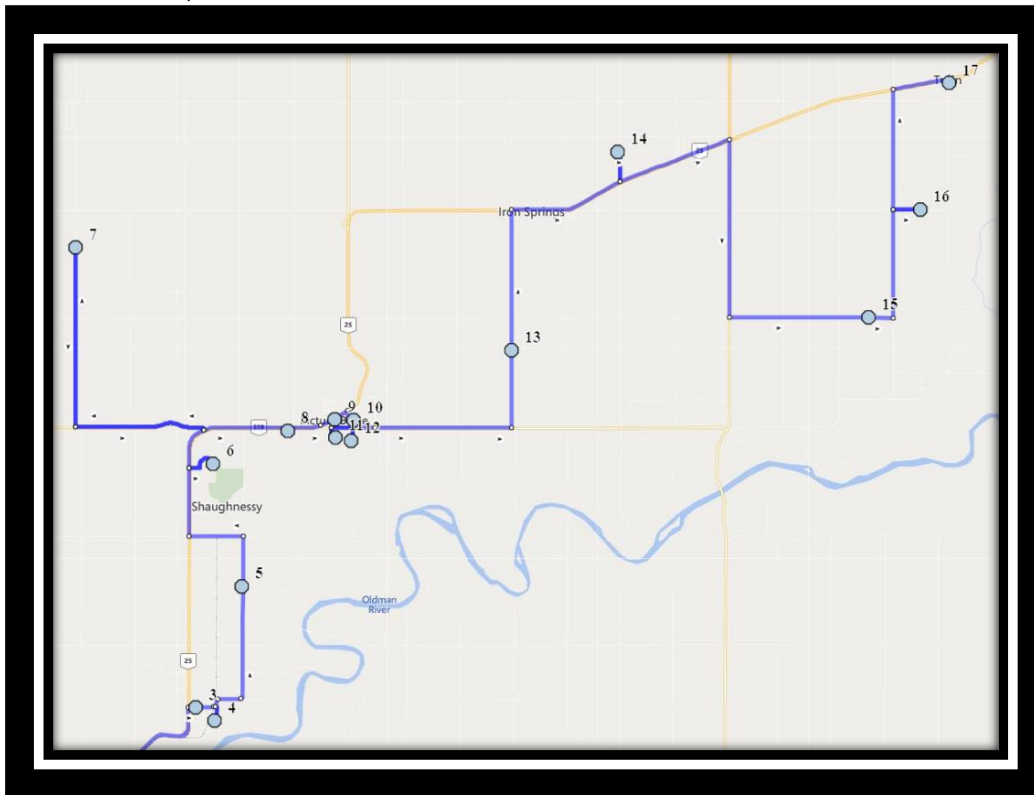

CFM PICTURE BUTTE

REVISED: October 28, 2022

EFFECTIVE: November 2, 2022

Stop 7 for PM service only