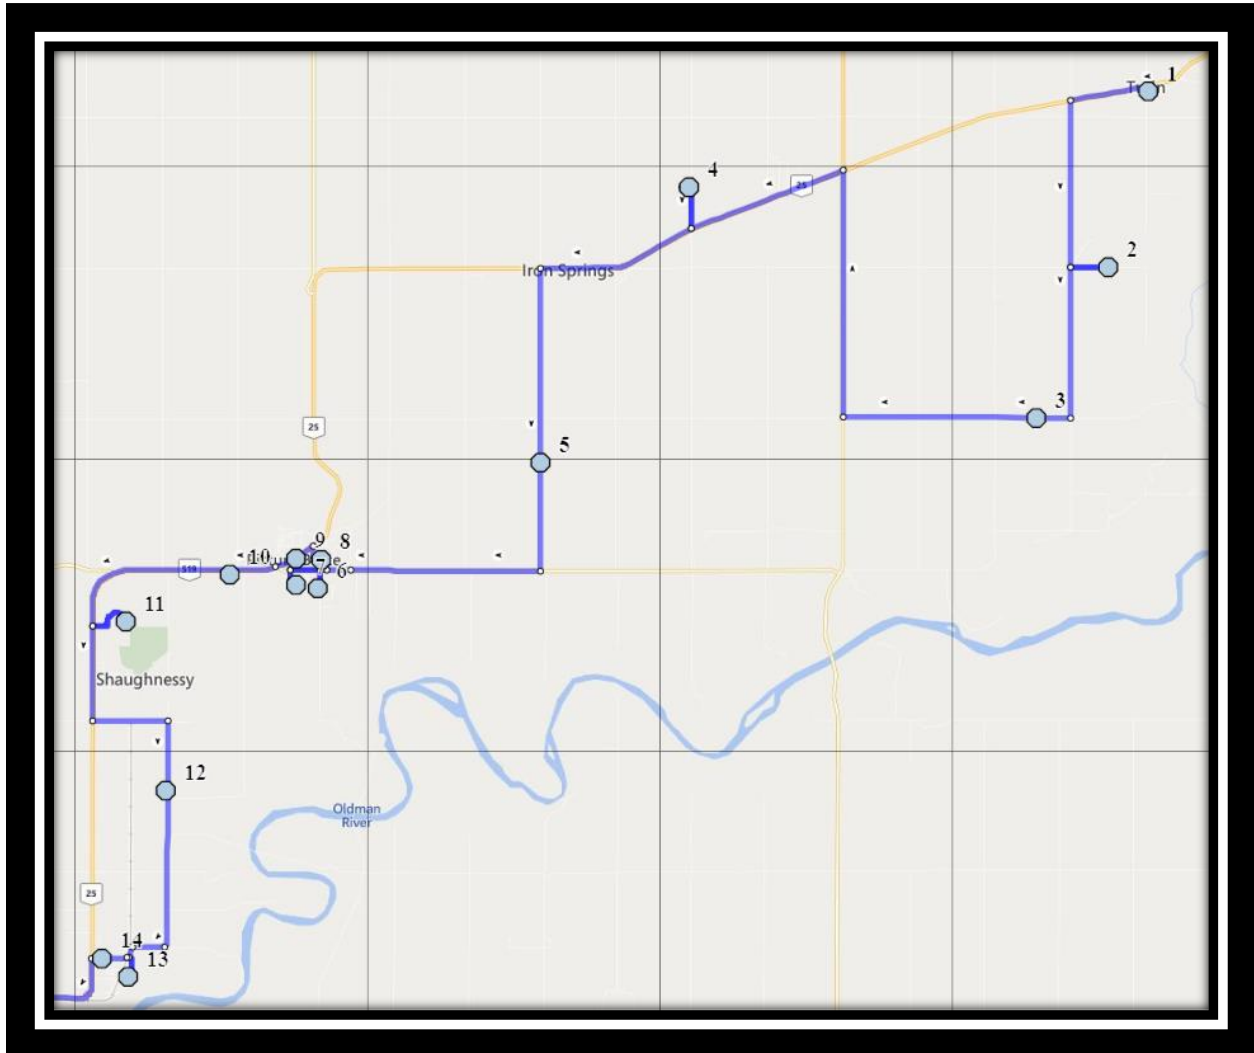

CFM PICTURE BUTTE

REVISED: October 28, 2022

EFFECTIVE: November 2, 2022

PM reverse of AM

Catholic Central High East – 405 18 Street South – (403) 327-4596

St. Francis Middle School – 333 18 Street South – (403) 327-3402

Ecole St. Mary's – 422 20 Street South – (403) 327-3098

Please arrive 10 minutes before scheduled pick up and drop off times. Times shown may vary due to weather & traffic conditions.

Bus routes and maps are subject to change. For the most up-to-date version, visit www.southland.ca/lethbridge.