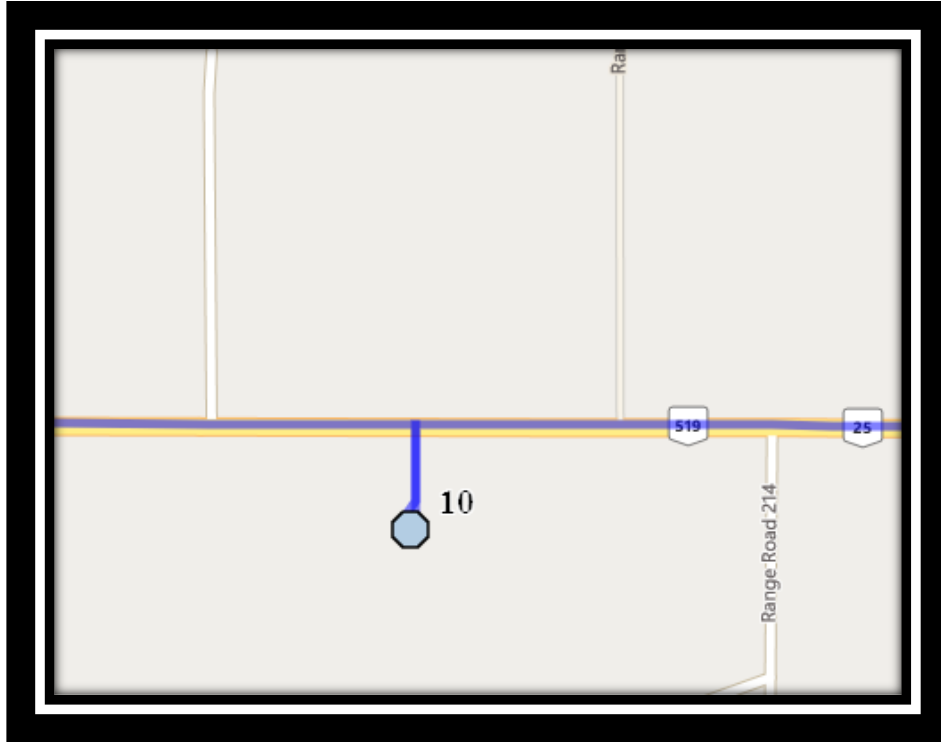

CFM PICTURE BUTTE

REVISED: November 18, 2022

EFFECTIVE: November 23, 2022

Catholic Central High East – 405 18 Street South – (403) 327-4596

St. Francis Middle School – 333 18 Street South – (403) 327-3402

Ecole St. Mary's – 422 20 Street South – (403) 327-3098

Please arrive 10 minutes before scheduled pick up and drop off times. Times shown may vary due to weather & traffic conditions.

Bus routes and maps are subject to change. For the most up-to-date version, visit www.southland.ca/lethbridge.