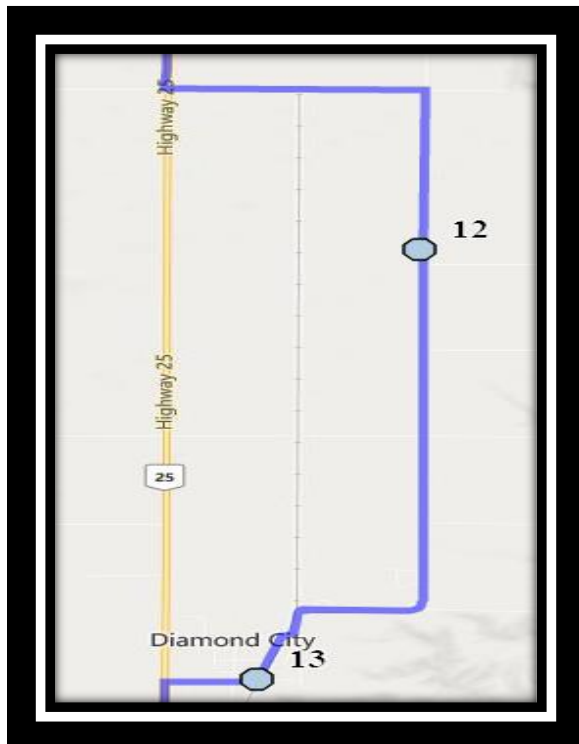

CFM PICTURE BUTTE

REVISED: November 18, 2022

EFFECTIVE: November 23, 2022

Catholic Central High East – 405 18 Street South – (403) 327-4596

St. Francis Middle School – 333 18 Street South – (403) 327-3402

Ecole St. Mary's – 422 20 Street South – (403) 327-3098

Please arrive 10 minutes before scheduled pick up and drop off times. Times shown may vary due to weather & traffic conditions.

Bus routes and maps are subject to change. For the most up-to-date version, visit www.southland.ca/lethbridge.