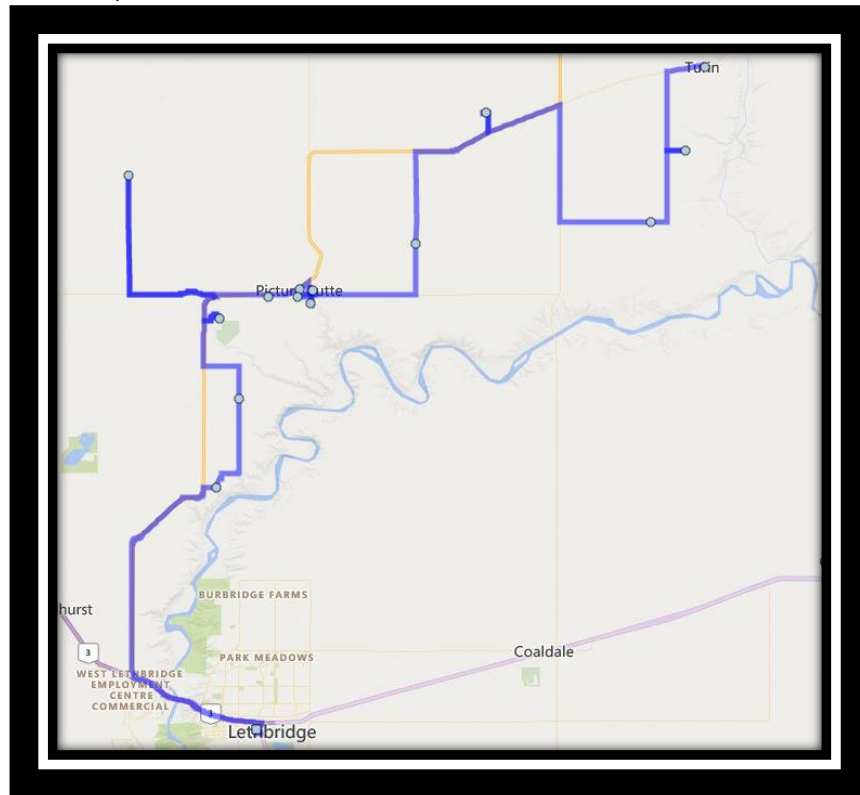

CFM PICTURE BUTTE

REVISED: November 18, 2022

EFFECTIVE: November 23, 2022

Stop 6 for PM service only