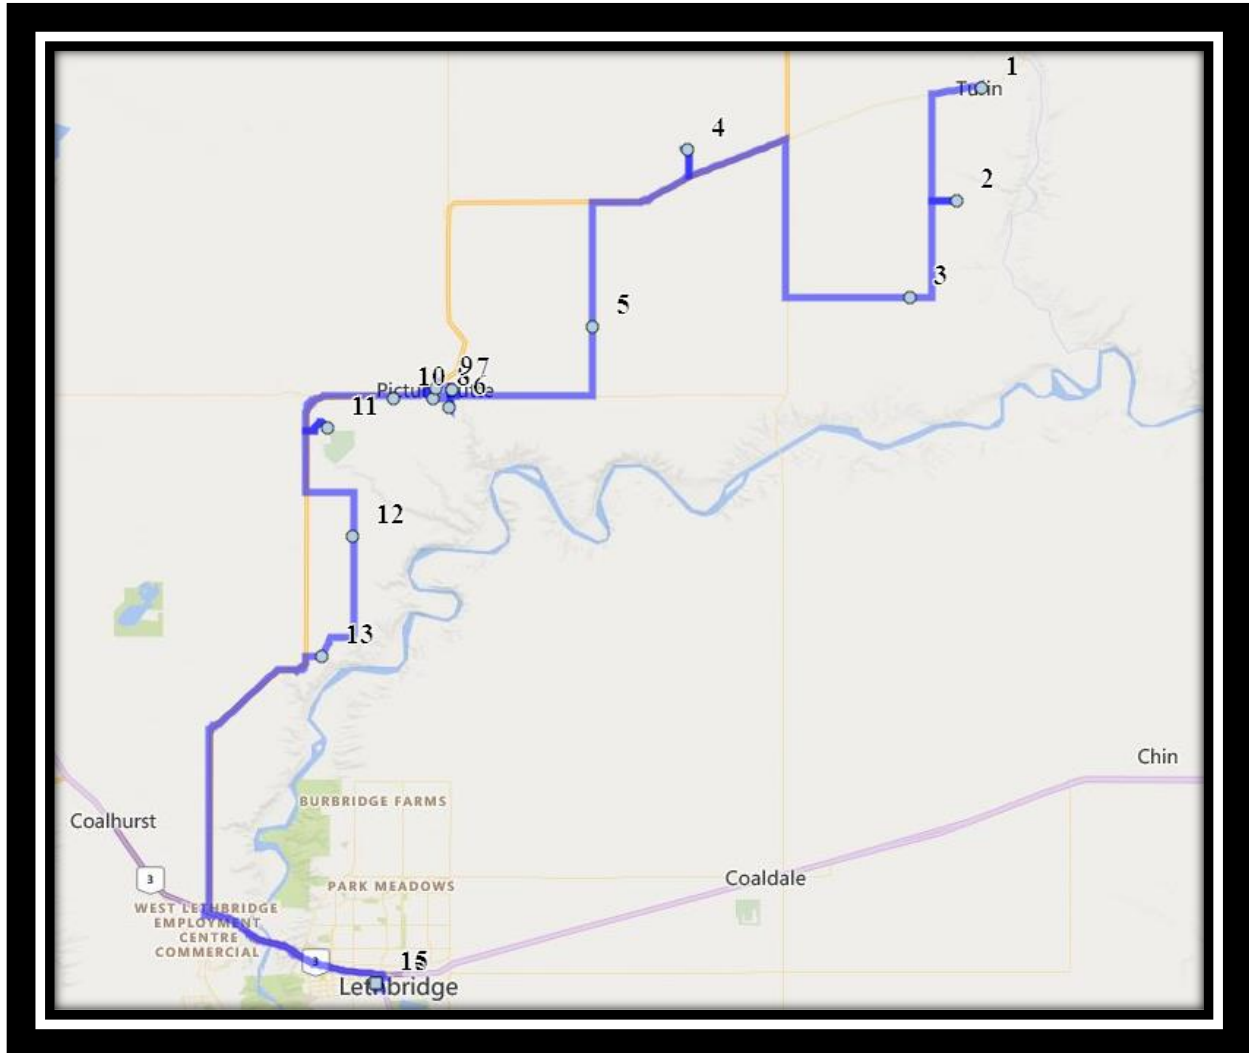

# CFM PICTURE BUTTE

REVISED: November 18, 2022

EFFECTIVE: November 23, 2022

Please arrive 10 minutes before scheduled pick up and drop off times. Times shown may vary due to weather & traffic conditions.  
Bus routes and maps are subject to change. For the most up-to-date version, visit [www.southland.ca/lethbridge](http://www.southland.ca/lethbridge).

## Monday – Friday

**#1 - 6:24 AM - 112 1 Ave Southeast - Turin**

**#2 - 6:30 AM - Township Road 114 #193041 - country turn around**

**#3 - 6:36 AM - Township Road 112 #194037**

**#4 - 6:46 AM - Range Road 203 - #115006**