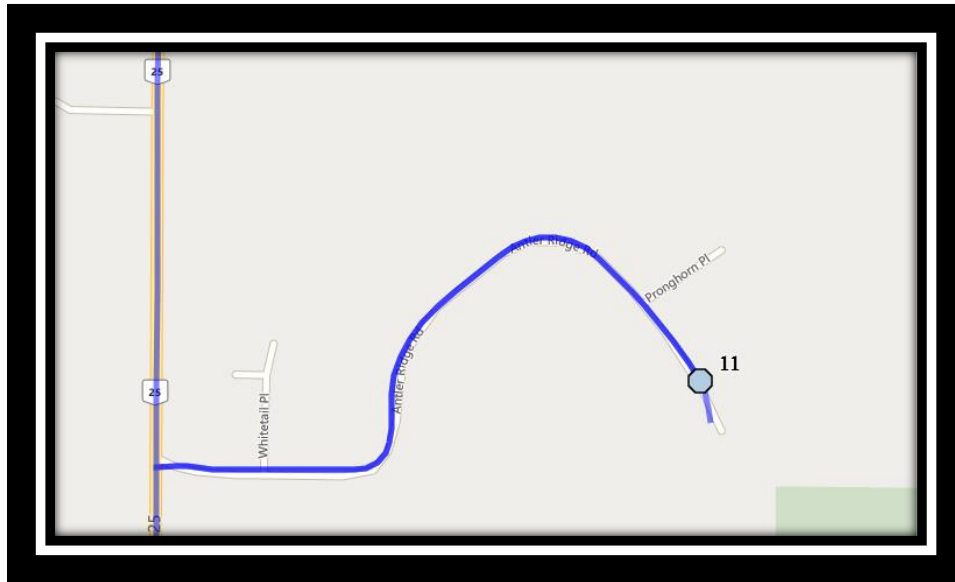

CFM PICTURE BUTTE

REVISED: November 18, 2022

EFFECTIVE: November 23, 2022

Catholic Central High East – 405 18 Street South – (403) 327-4596

St. Francis Middle School – 333 18 Street South – (403) 327-3402

Ecole St. Mary's – 422 20 Street South – (403) 327-3098

Please arrive 10 minutes before scheduled pick up and drop off times. Times shown may vary due to weather & traffic conditions.

Bus routes and maps are subject to change. For the most up-to-date version, visit www.southland.ca/lethbridge.