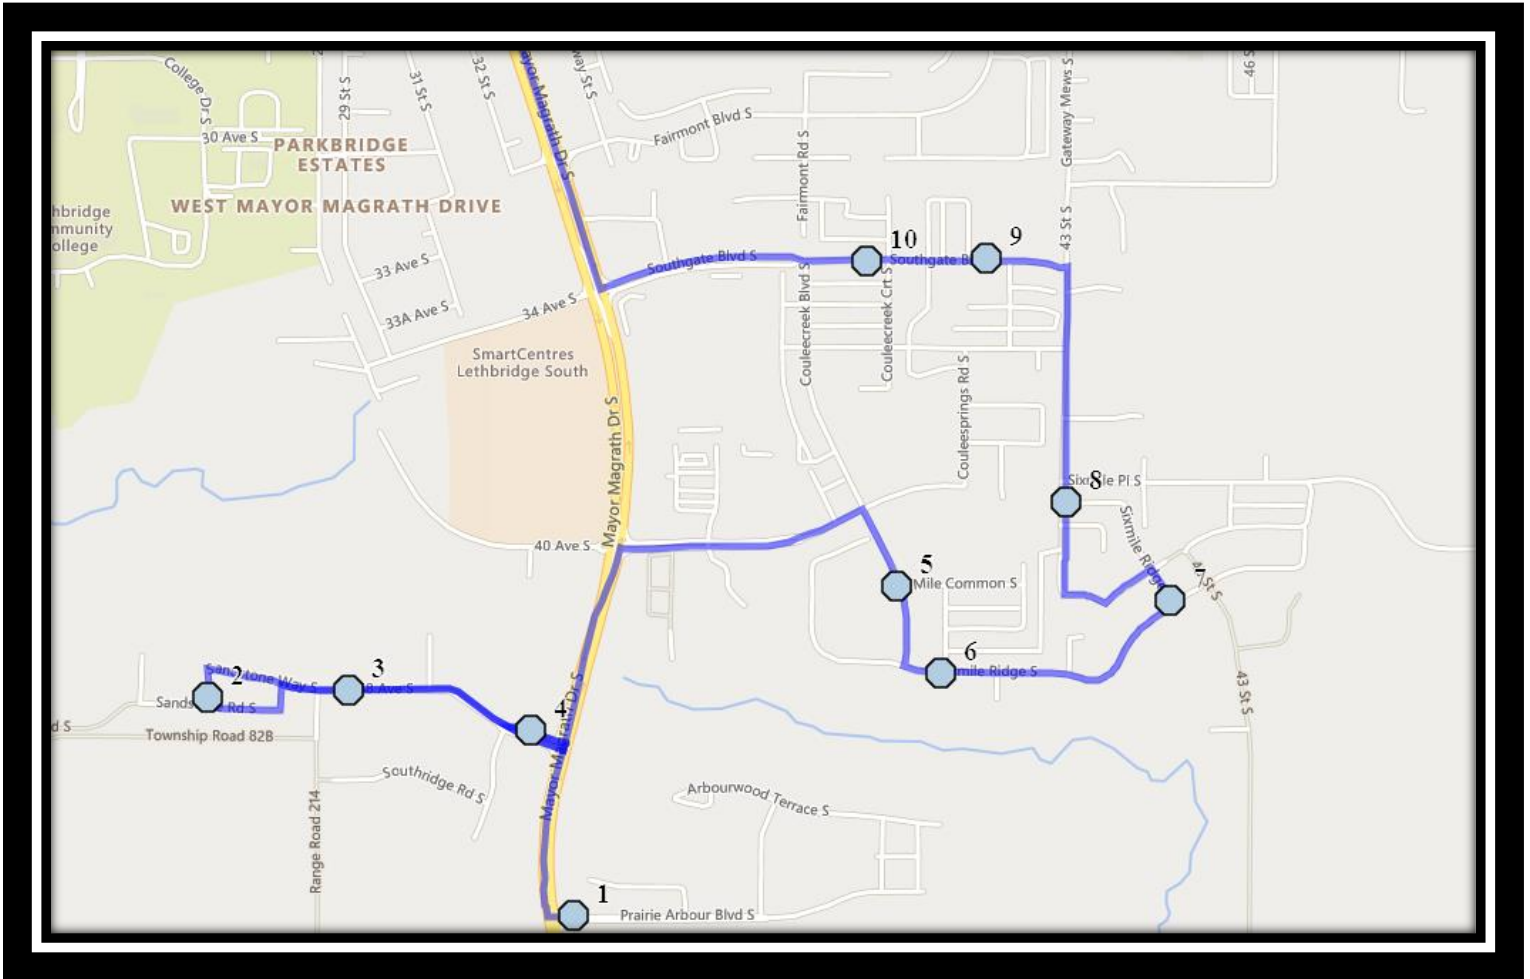

CFM S1

REVISED: November 18, 2022

EFFECTIVE: November 23, 2022

PM Route Stops 5 – 10, then Stops 2 – 4, then Stop 1

Catholic Central High East – 405 18 Street South – (403) 327-4596

St. Francis Middle School – 333 18 Street South – (403) 327-3402

Ecole St. Mary’s – 422 20 Street South – (403) 327-3098

Please arrive 10 minutes before scheduled pick up and drop off times. Times shown may vary due to weather & traffic conditions.
Bus routes and maps are subject to change. For the most up-to-date version, visit www.southland.ca/lethbridge.