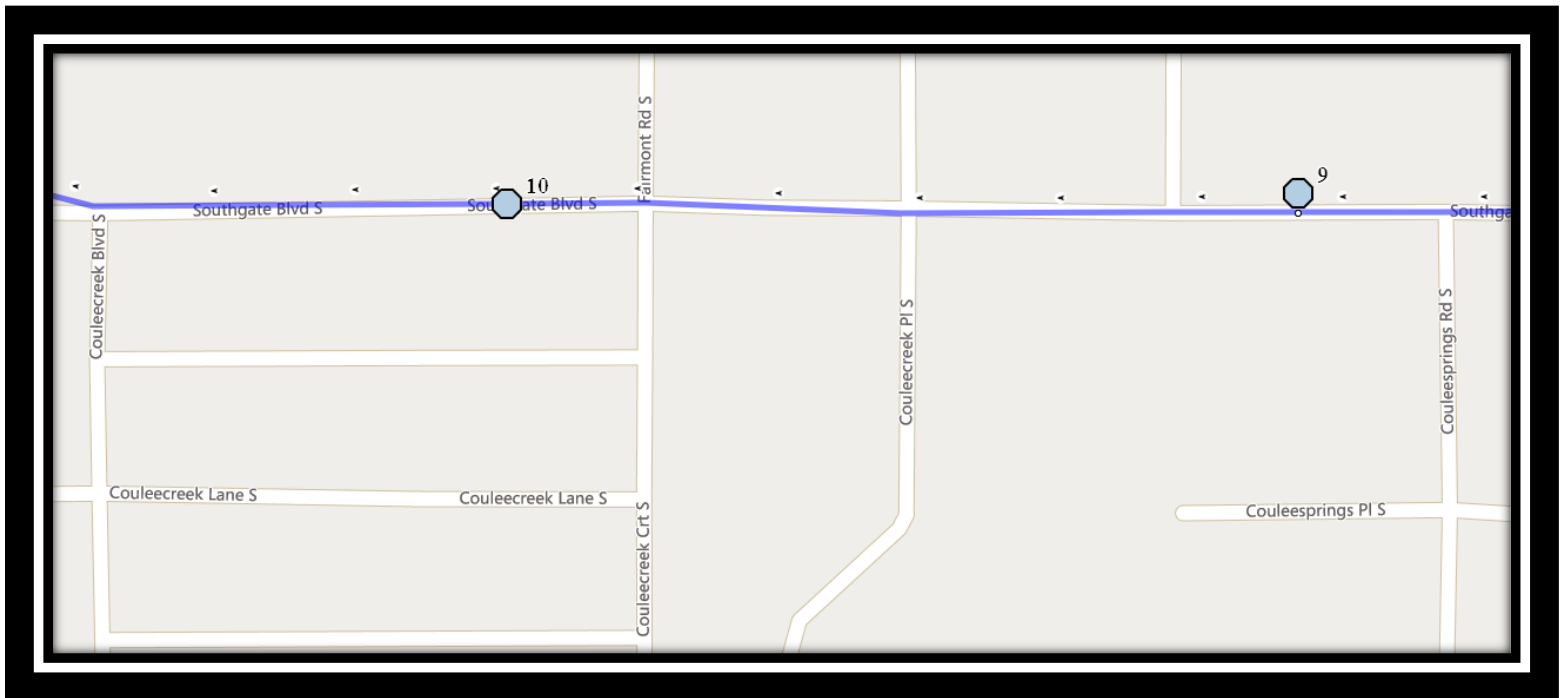

CFM S1

REVISED: November 18, 2022

EFFECTIVE: November 23, 2022

Catholic Central High East – 405 18 Street South – (403) 327-4596

St. Francis Middle School – 333 18 Street South – (403) 327-3402

Ecole St. Mary's – 422 20 Street South – (403) 327-3098

Please arrive 10 minutes before scheduled pick up and drop off times. Times shown may vary due to weather & traffic conditions.
Bus routes and maps are subject to change. For the most up-to-date version, visit www.southland.ca/lethbridge.