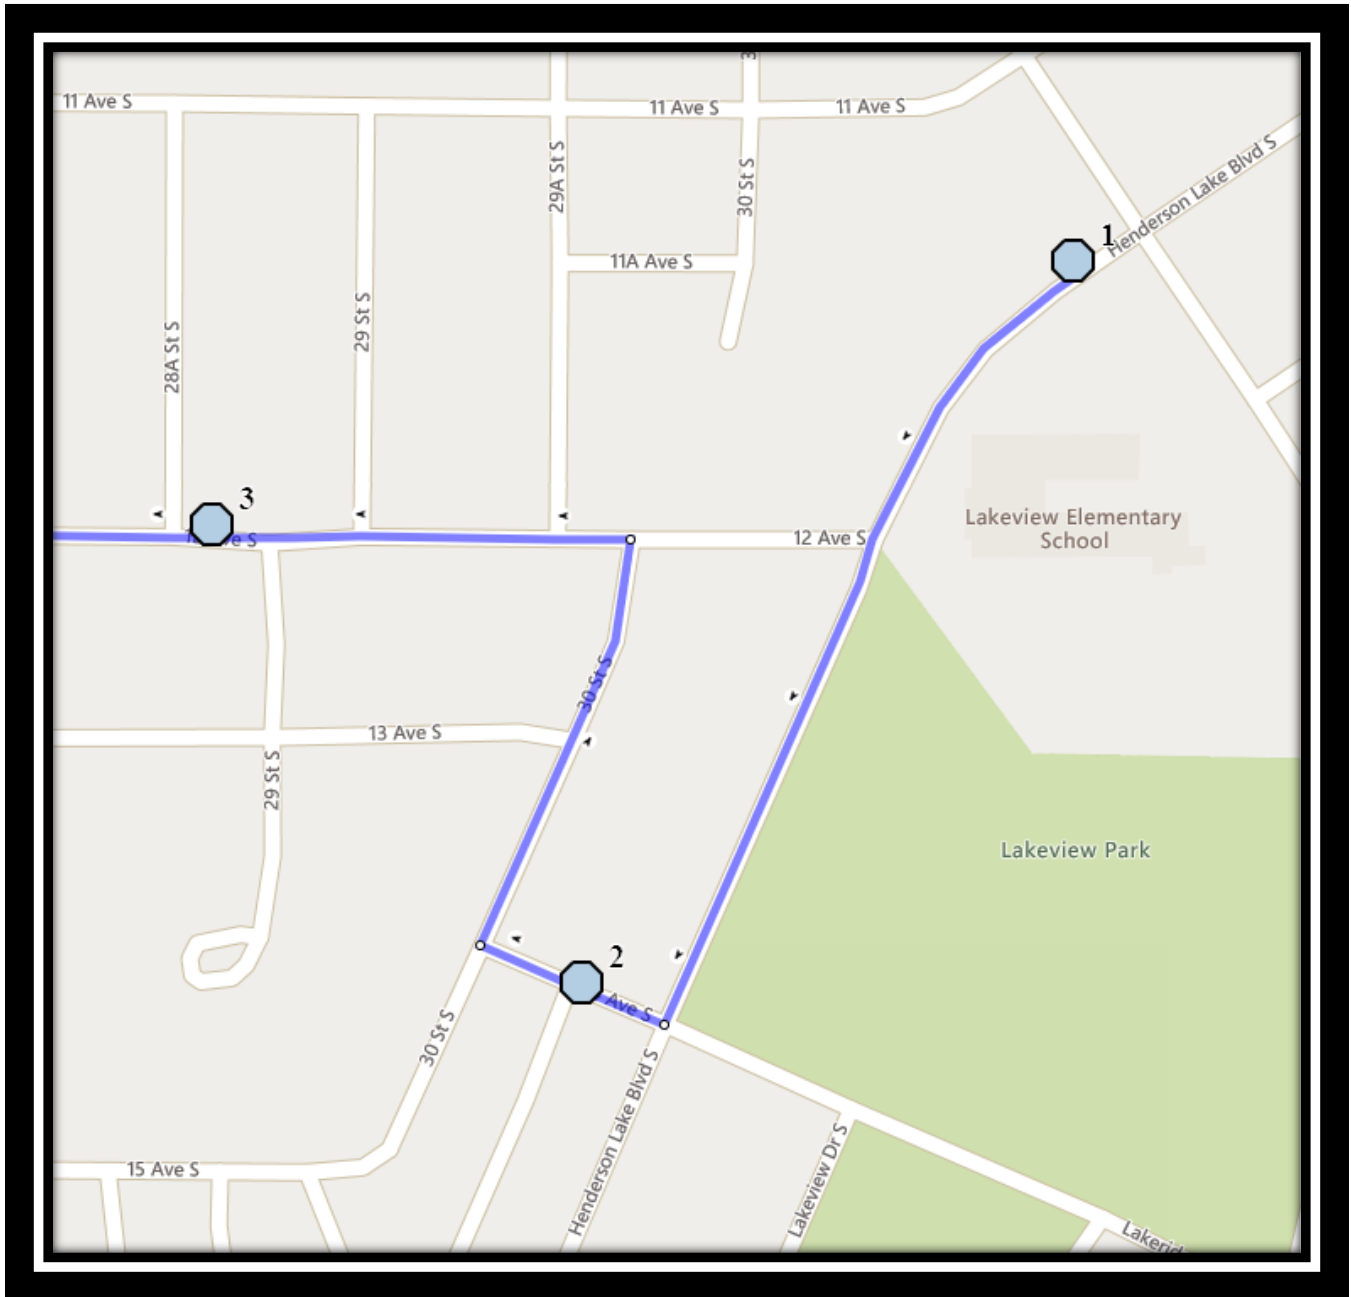

CFM S4

REVISED: August 15, 2022

EFFECTIVE: August 31, 2022

Catholic Central High East – 405 18 Street South – (403) 327-4596
St. Francis Middle School – 333 18 Street South – (403) 327-3402
Ecole St. Mary’s – 422 20 Street South – (403) 327-3098

Please arrive 10 minutes before scheduled pick up and drop off times. Times shown may vary due to weather & traffic conditions.
Bus routes and maps are subject to change. For the most up-to-date version, visit www.southland.ca/lethbridge.