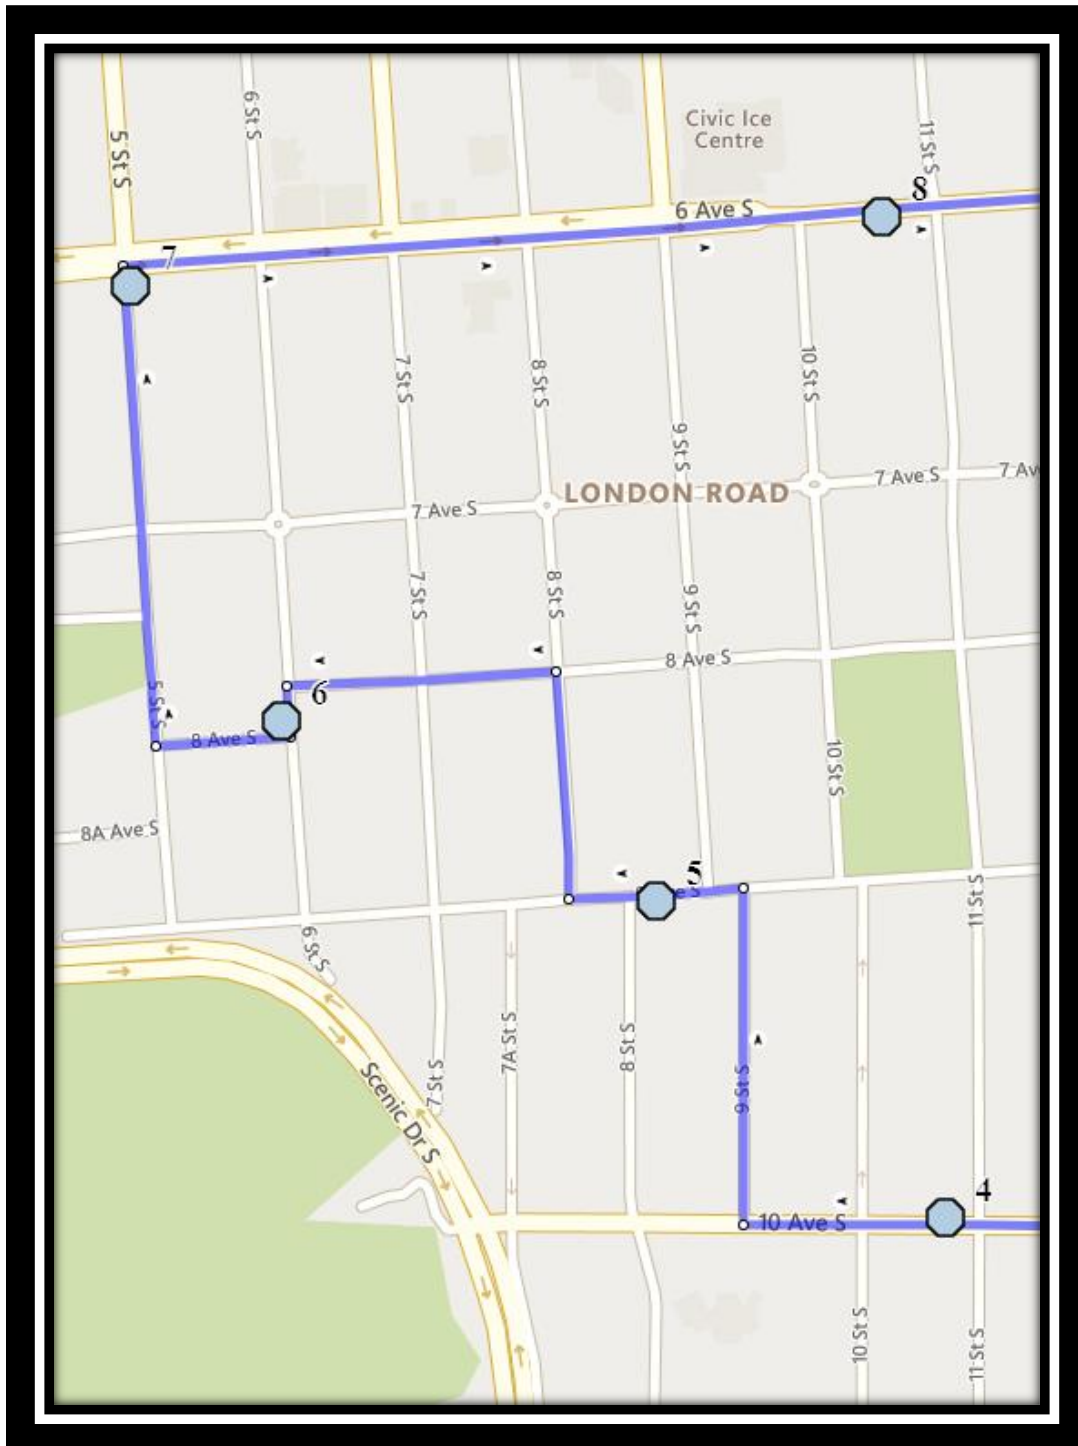

CFM S4

REVISED: August 15, 2022

EFFECTIVE: August 31, 2022

Catholic Central High East – 405 18 Street South – (403) 327-4596

St. Francis Middle School – 333 18 Street South – (403) 327-3402

Ecole St. Mary's – 422 20 Street South – (403) 327-3098

Please arrive 10 minutes before scheduled pick up and drop off times. Times shown may vary due to weather & traffic conditions.
Bus routes and maps are subject to change. For the most up-to-date version, visit www.southland.ca/lethbridge.