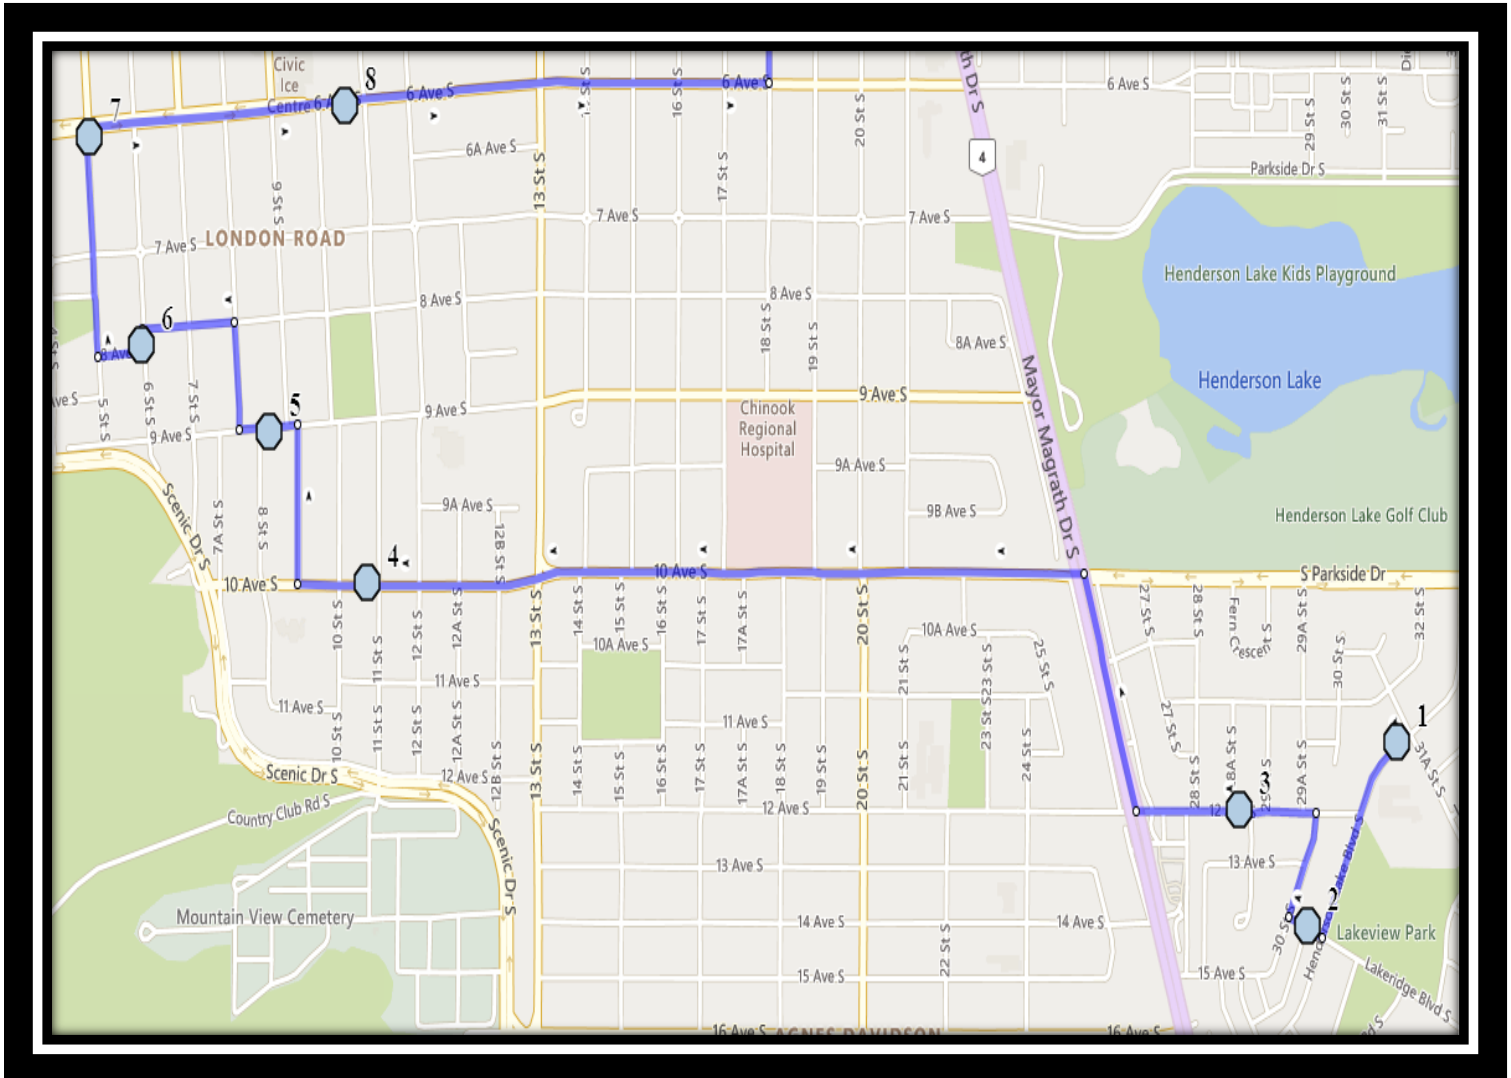

CFM S4

REVISED: August 15, 2022

EFFECTIVE: August 31, 2022

PM Route Same Direction as AM

Catholic Central High East – 405 18 Street South – (403) 327-4596

St. Francis Middle School – 333 18 Street South – (403) 327-3402

Ecole St. Mary's – 422 20 Street South – (403) 327-3098

Please arrive 10 minutes before scheduled pick up and drop off times. Times shown may vary due to weather & traffic conditions.
Bus routes and maps are subject to change. For the most up-to-date version, visit www.southland.ca/lethbridge.