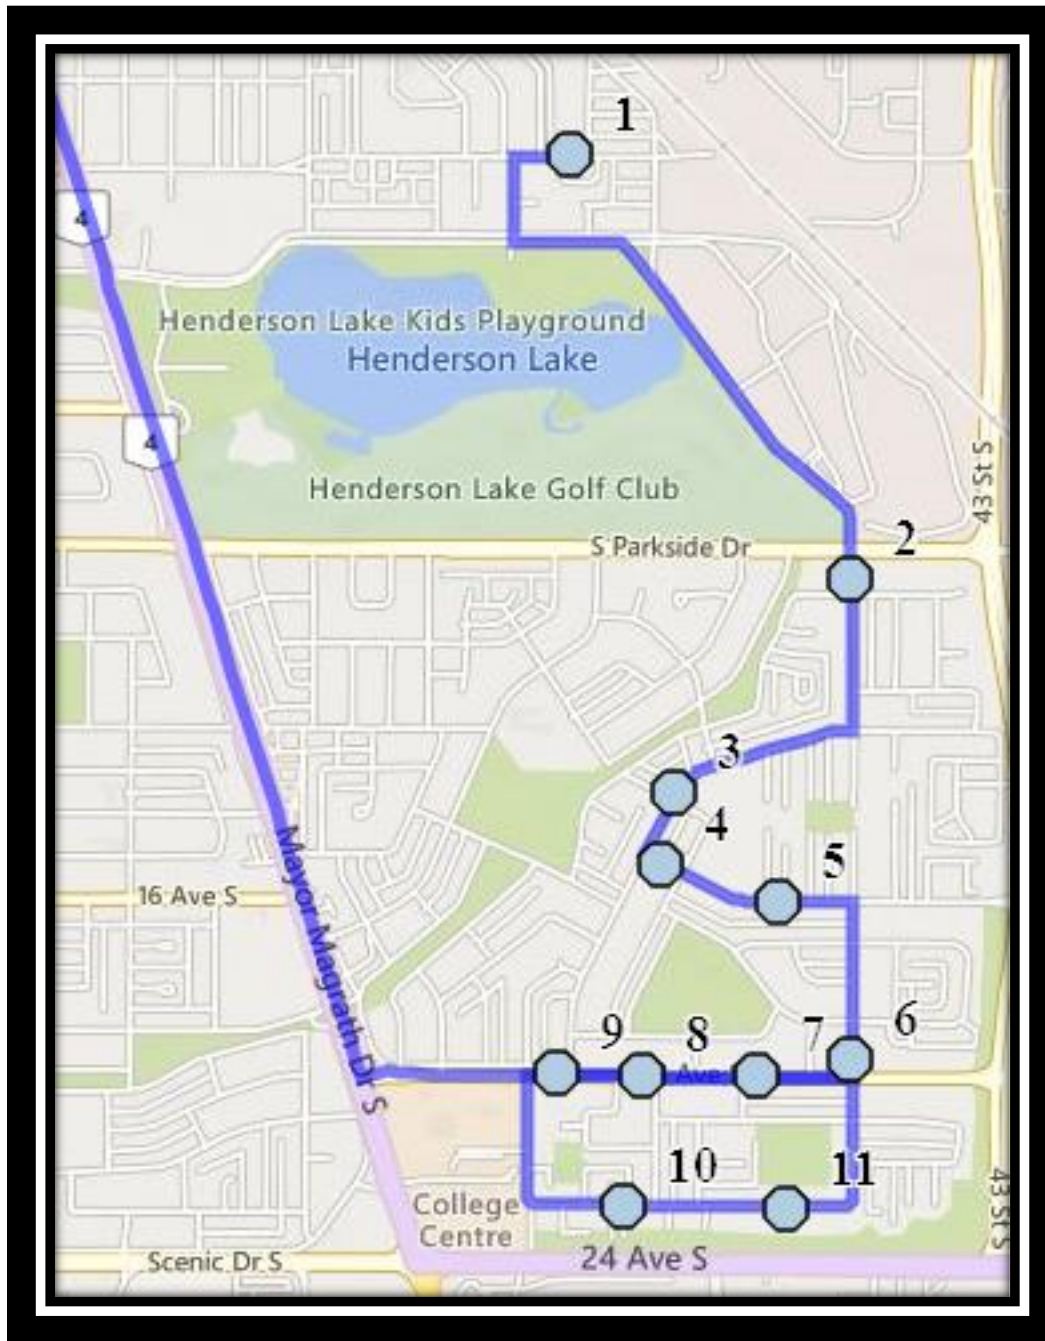

CFM S5

REVISED: August 15, 2022

EFFECTIVE: August 31, 2022

PM Route Same Direction as AM

Catholic Central High East – 405 18 Street South – (403) 327-4596

St. Francis Middle School – 333 18 Street South – (403) 327-3402

Ecole St. Mary's – 422 20 Street South – (403) 327-3098

Please arrive 10 minutes before scheduled pick up and drop off times. Times shown may vary due to weather & traffic conditions.
Bus routes and maps are subject to change. For the most up-to-date version, visit www.southland.ca/lethbridge.