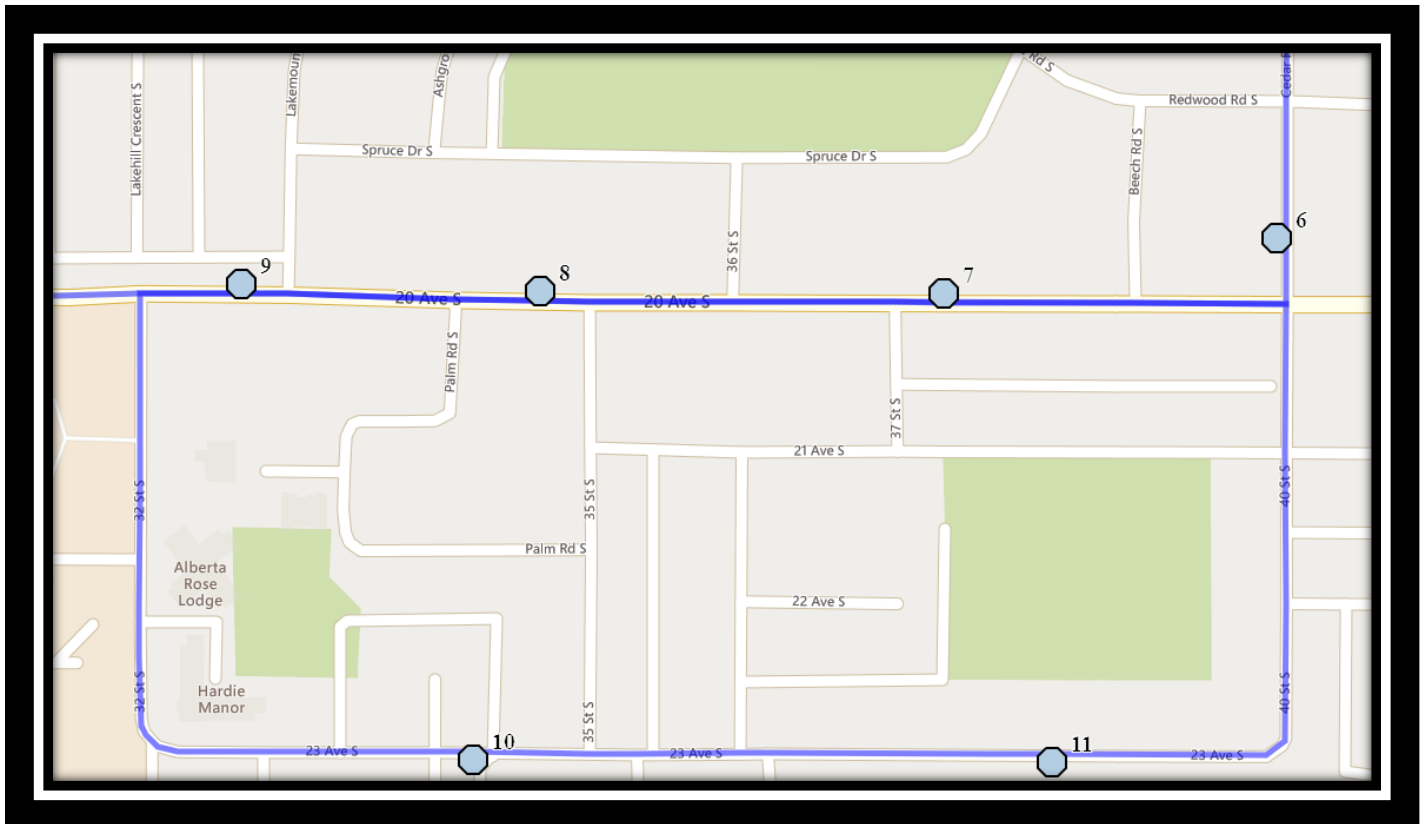

CFM S5

REVISED: August 15, 2022

EFFECTIVE: August 31, 2022

Catholic Central High East – 405 18 Street South – (403) 327-4596

St. Francis Middle School – 333 18 Street South – (403) 327-3402

Ecole St. Mary's – 422 20 Street South – (403) 327-3098

Please arrive 10 minutes before scheduled pick up and drop off times. Times shown may vary due to weather & traffic conditions.
Bus routes and maps are subject to change. For the most up-to-date version, visit www.southland.ca/lethbridge.