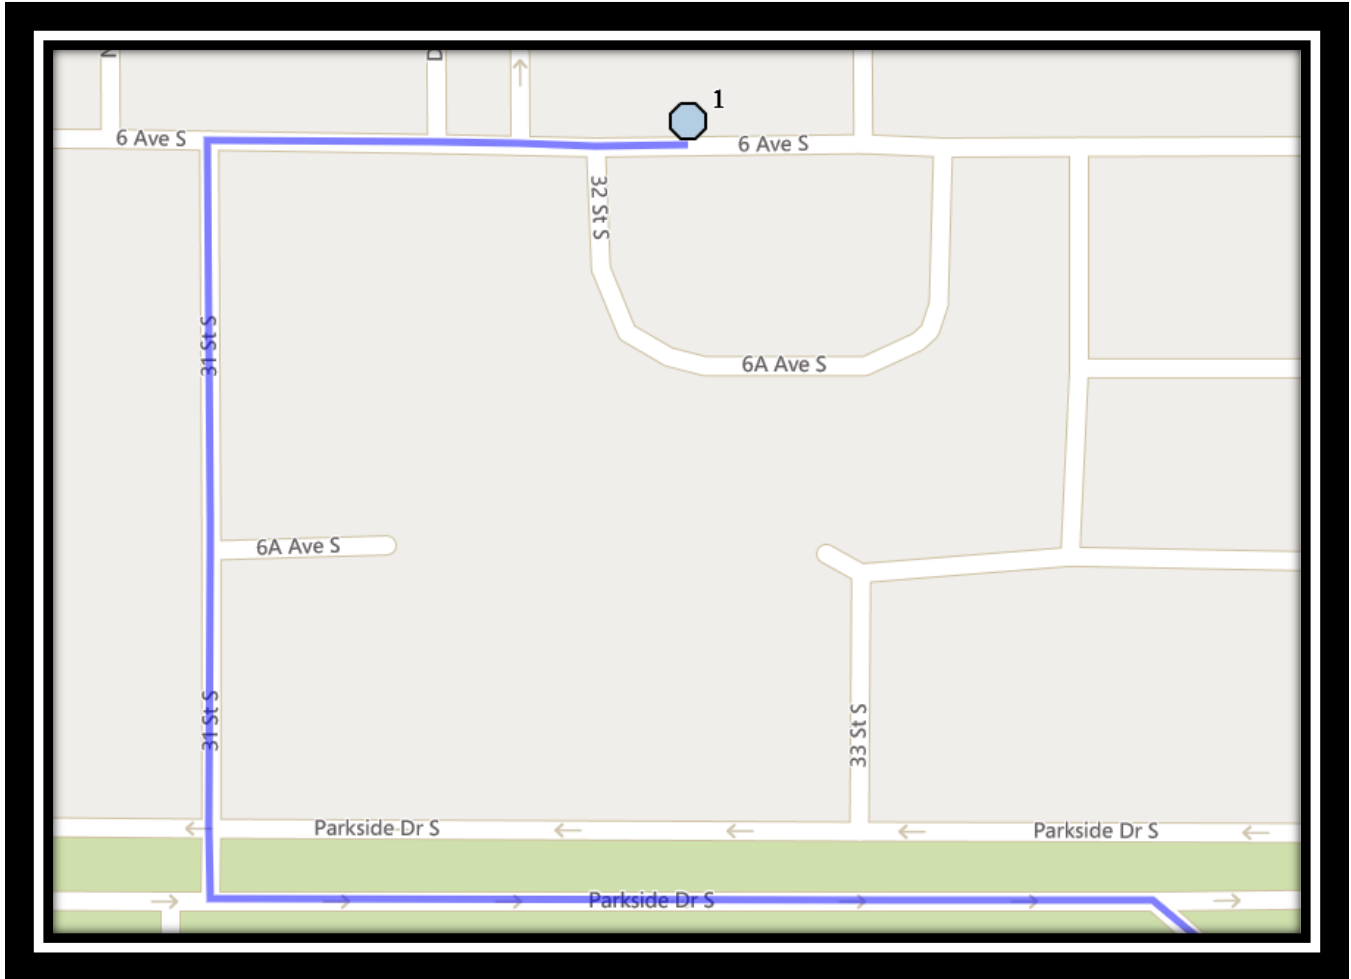

CFM S5

REVISED: August 15, 2022

EFFECTIVE: August 31, 2022

Catholic Central High East – 405 18 Street South – (403) 327-4596

St. Francis Middle School – 333 18 Street South – (403) 327-3402

Ecole St. Mary's – 422 20 Street South – (403) 327-3098

Please arrive 10 minutes before scheduled pick up and drop off times. Times shown may vary due to weather & traffic conditions.
Bus routes and maps are subject to change. For the most up-to-date version, visit www.southland.ca/lethbridge.