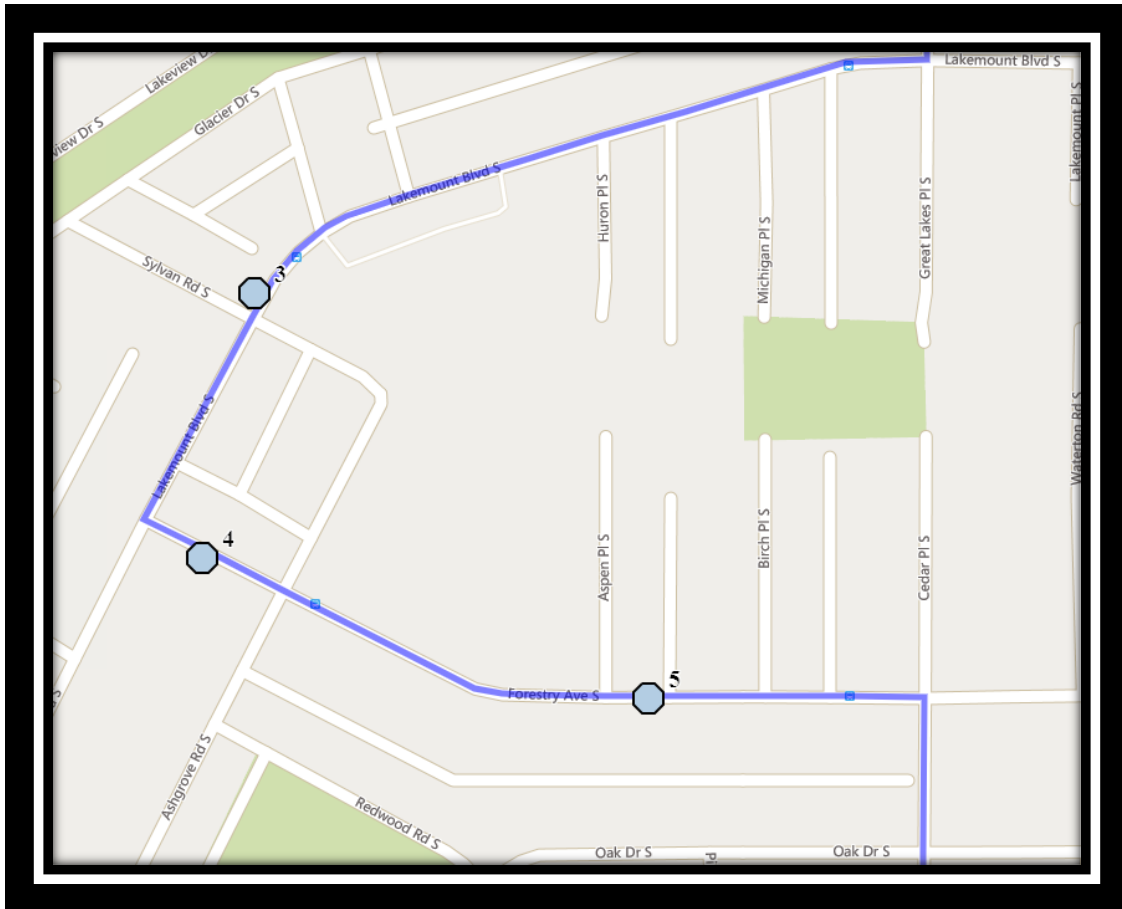

CFM S5

REVISED: August 15, 2022

EFFECTIVE: August 31, 2022

Catholic Central High East – 405 18 Street South – (403) 327-4596

St. Francis Middle School – 333 18 Street South – (403) 327-3402

Ecole St. Mary's – 422 20 Street South – (403) 327-3098

Please arrive 10 minutes before scheduled pick up and drop off times. Times shown may vary due to weather & traffic conditions.
Bus routes and maps are subject to change. For the most up-to-date version, visit www.southland.ca/lethbridge.