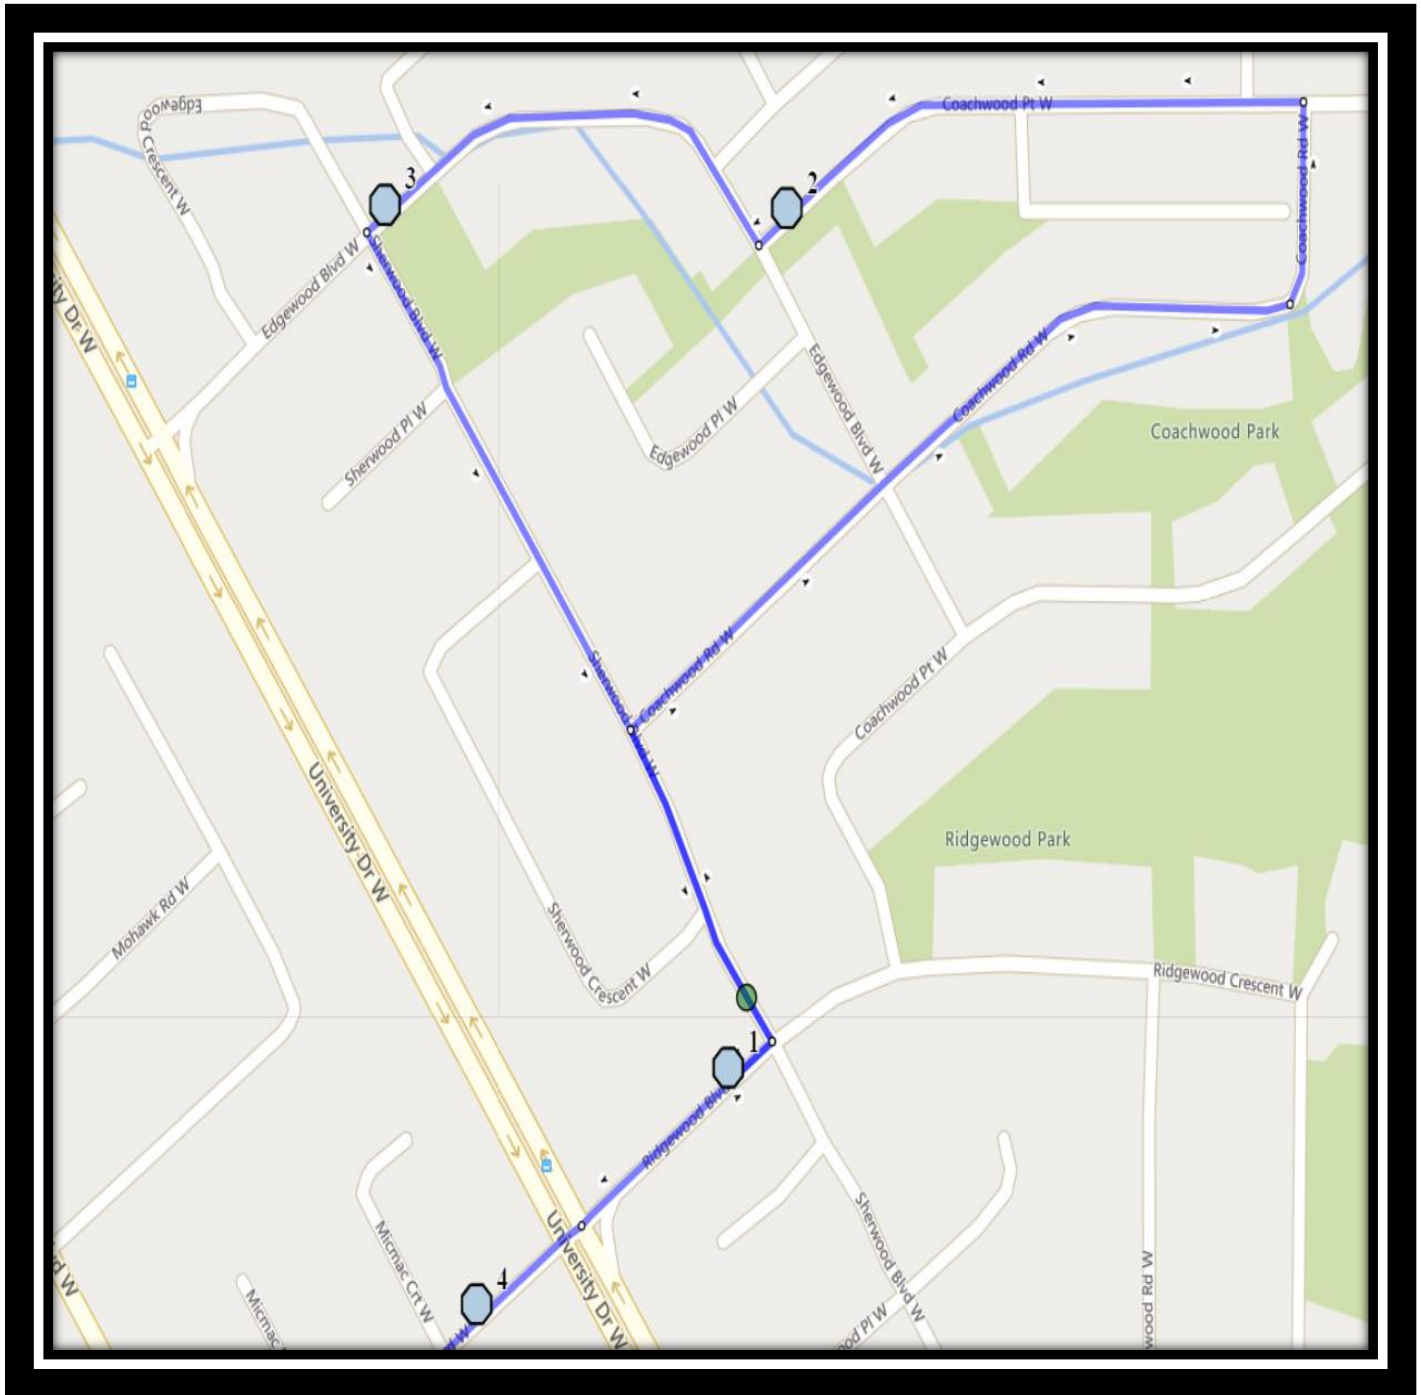

# Chinook/CCHW W5

REVISED: November 14, 2022

EFFECTIVE: November 23, 2022

**AM Route – PM Route Stop 6 then 1 - 5**

**Chinook High – 259 Britannia Blvd West – (403) 320-7565**

**Catholic Central West – 251 Britannia Blvd West – (403) 327-4596**

Please arrive 10 minutes before scheduled pick up and drop off times. Times shown may vary due to weather & traffic conditions.

Bus routes and maps are subject to change. For the most up-to-date version, visit [www.southland.ca/lethbridge](http://www.southland.ca/lethbridge).

## Monday – Friday

#1 - 7:31 AM - Ridgewood Blvd West - west of Sherwood Blvd

#2 - 7:35 AM - Coachwood Point W Westbound - east of Edgewood at fire hydrant

#3 - 7:36 AM - Edgewood Blvd W before first arm Edgewood Cres W