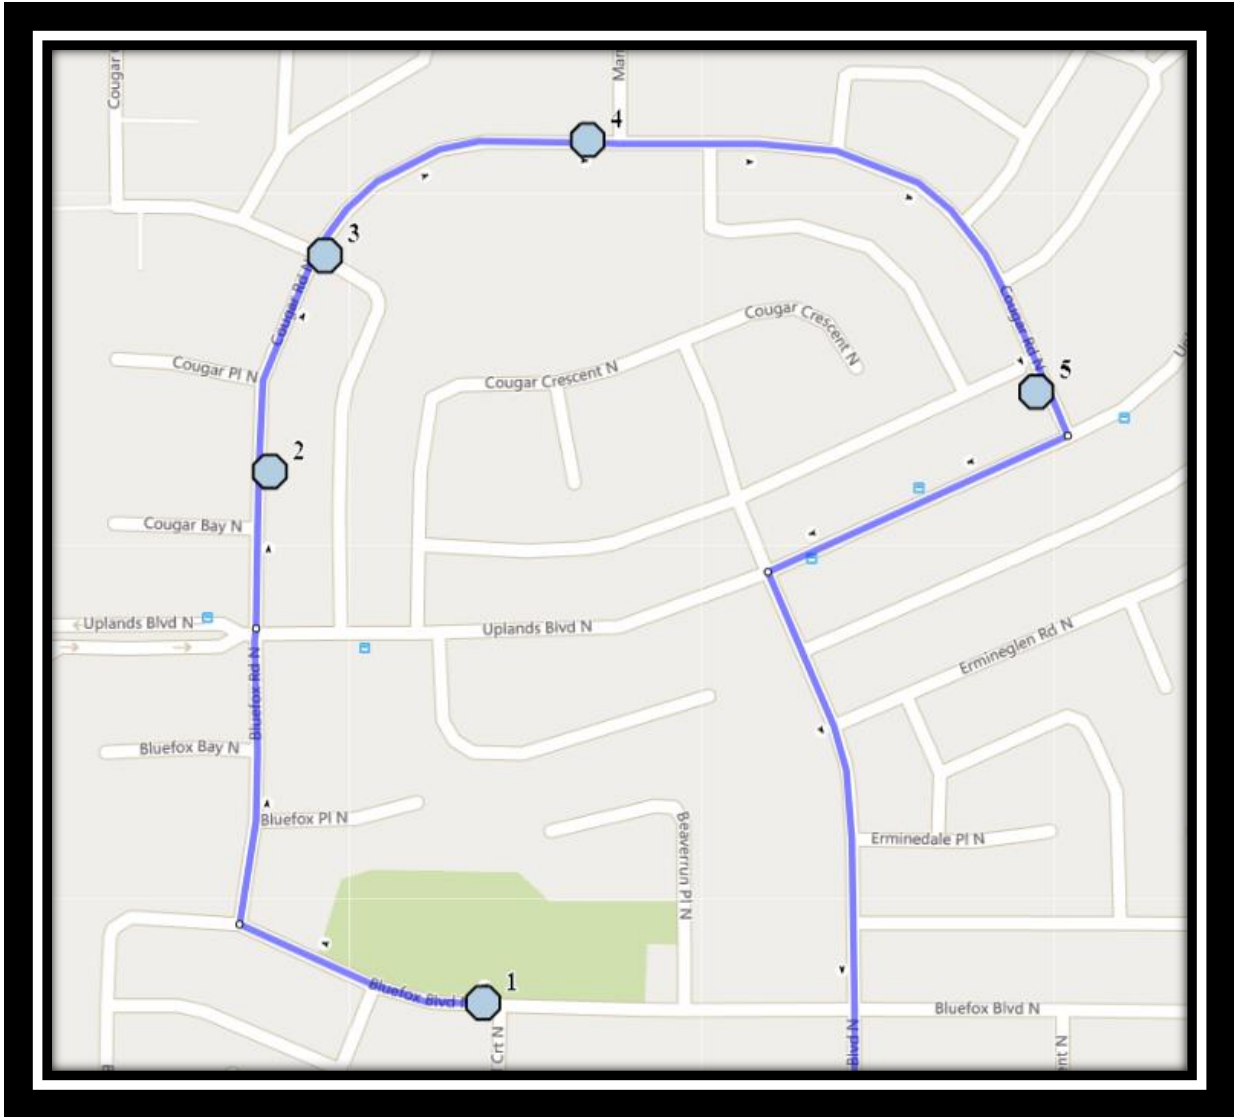

Galbraith N1

REVISED: October 28, 2022

EFFECTIVE: November 2, 2022

PM Route same direction as AM

Galbraith Elementary – 1801 8 Ave North – (403) 327-3653

Please arrive 10 minutes before scheduled pick up and drop off times. Times shown may vary due to weather & traffic conditions.
Bus routes and maps are subject to change. For the most up-to-date version, visit www.southland.ca/lethbridge.

Galbraith N1

REVISED: October 28, 2022

EFFECTIVE: November 2, 2022

Monday – Friday

#1 - 8:13 AM - Bluefox Blvd N Westbound - at Beaverpond Crt N mailboxes

#2 - 8:16 AM - Cougar Rd N Northbound - north of Cougar Bay at power box

#3 - 8:17 AM - Cougar Rd N Northbound - at Cougar Cove after alley

#4 - 8:18 AM - Cougar Rd N Eastbound - west of Cougar Way at park entrance

#5 - 8:19 AM - Cougar Rd North - north of Uplands Blvd at intersection

#4 - 11:47 AM - Cougar Rd N Northbound - at Cougar Cove after alley

#5 - 11:48 AM - Cougar Rd N Eastbound - west of Cougar Way at park entrance

#6 - 11:50 AM - Cougar Rd North - north of Uplands Blvd at intersection