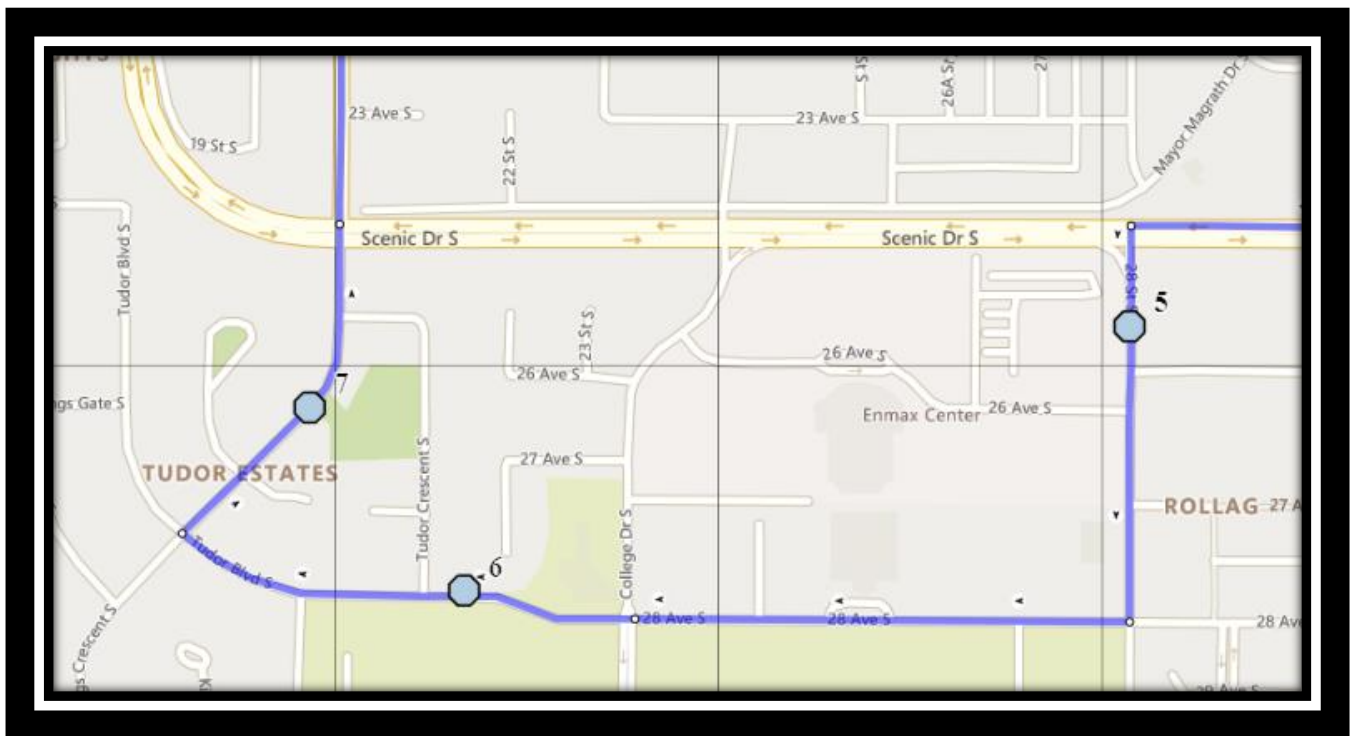

LCI S2

REVISED: October 28, 2022

EFFECTIVE: November 9, 2022

Lethbridge Collegiate Institute – 1701 5 Ave South – (403) 328-9606

Please arrive 10 minutes before scheduled pick up and drop off times. Times shown may vary due to weather & traffic conditions.

Bus routes and maps are subject to change. For the most up-to-date version, visit www.southland.ca/lethbridge.