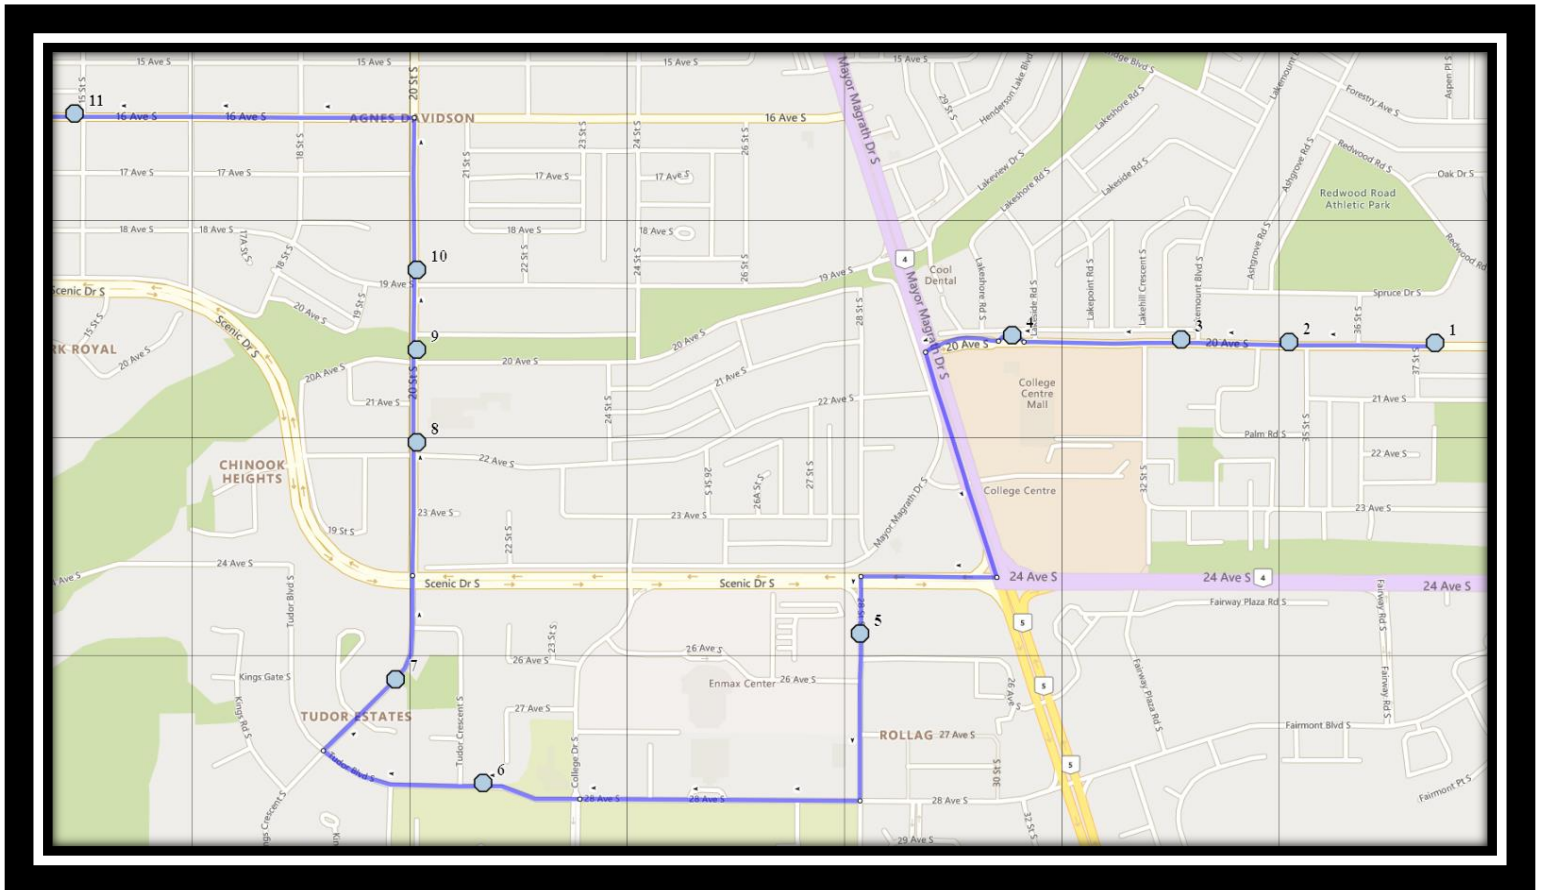

# LCI S2

REVISED: October 28, 2022

EFFECTIVE: November 9, 2022

**PM Route same direction as AM**

### Monday – Friday

**#1 - 7:19 AM - 20 Ave South Westbound - east of 37 St S**

**#2 - 7:21 AM - 20 Ave South Westbound - Between 35 St and Palm Rd**

**#3 - 7:22 AM - 20 Ave South Westbound -west of Lakemount Blvd from green strip**

**#4 - 7:23 AM - 20 Ave South Westbound - west of Lakeside Rd at bus loop**

**#5 - 7:26 AM - 28 Street South - Cement V**

**#6 - 7:30 AM - Tudor Blvd South Westbound - east of Tudor Cres at the fence**

**#7 - 7:31 AM - Tudor Crescent South Northbound - north of Tudor Bay S at walkway**

**#5 - 3:12 PM - 20 Ave South Westbound - west of Lakeside Rd at bus loop**

**#6 - 3:15 PM - 28 Street South - Cement V**

**#7 - 3:17 PM - Tudor Blvd South Westbound - east of Tudor Cres at the fence**

**#8 - 3:18 PM - Tudor Crescent South Northbound - north of Tudor Bay S at walkway**