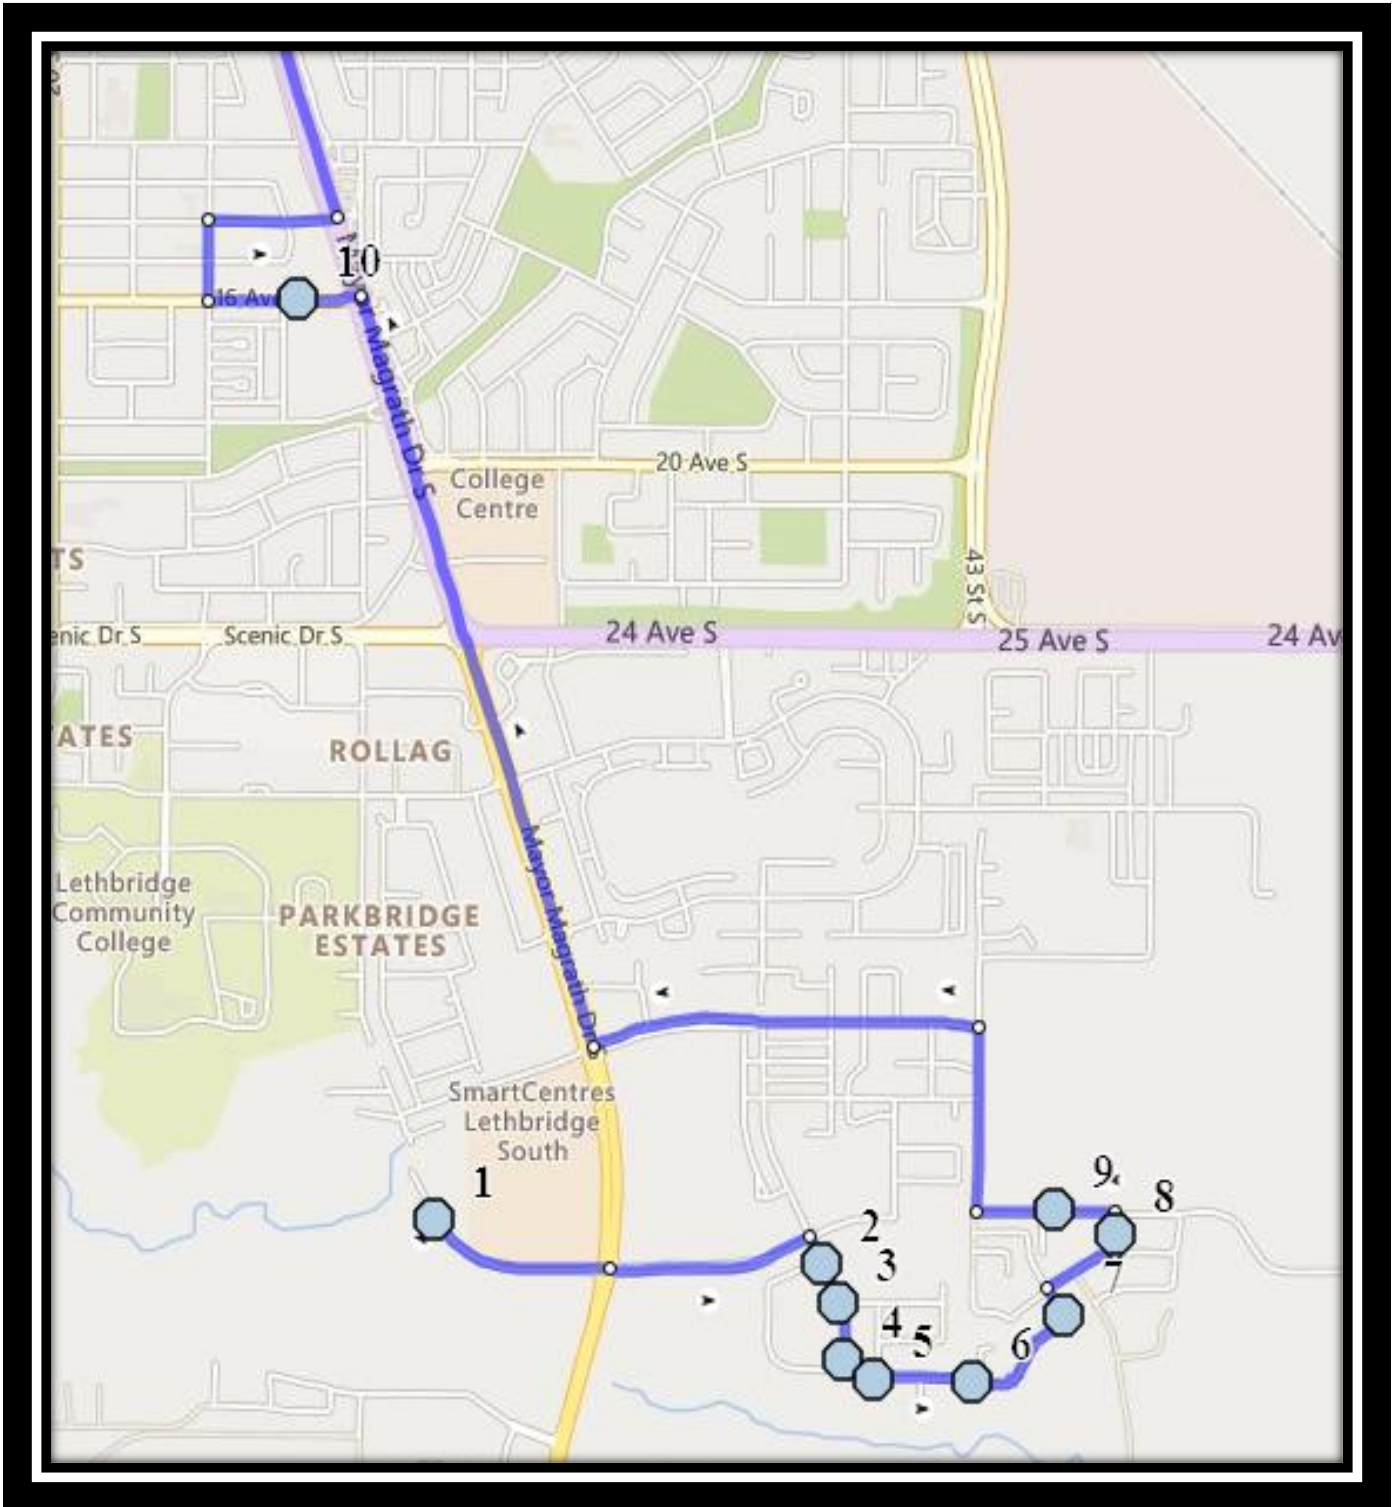

LCI S3

REVISED: October 28, 2022

EFFECTIVE: November 2, 2022

PM Route stop 10 first, then stops 1-9

Lethbridge Collegiate Institute – 1701 5 Ave South – (403) 328-9606

Please arrive 10 minutes before scheduled pick up and drop off times. Times shown may vary due to weather & traffic conditions.

#8 - 7:25 AM - Sixmile Way South Northbound - south of 40 Ave at alley

#9 - 7:28 AM - 40 Ave South Westbound - east of Sixmile Pl at corner

#10 - 7:34 AM - 16 Ave South Westbound - east of 26 St S at edge of car lot

#2 - 3:07 PM - 16 Ave South Westbound - east of 26 St S at edge of car lot

#3 - 3:12 PM - 40 Ave S, southbound after run around

#4 - 3:15 PM - Sixmile Road South Southbound - south of Southgate Blvd at mailboxes

#2 - 1:02 PM - 16 Ave South Westbound - east of 26 St S at edge of car lot

#3 - 1:07 PM - 40 Ave S, southbound after run around

#4 - 1:10 PM - Sixmile Road South Southbound - south of Southgate Blvd at mailboxes