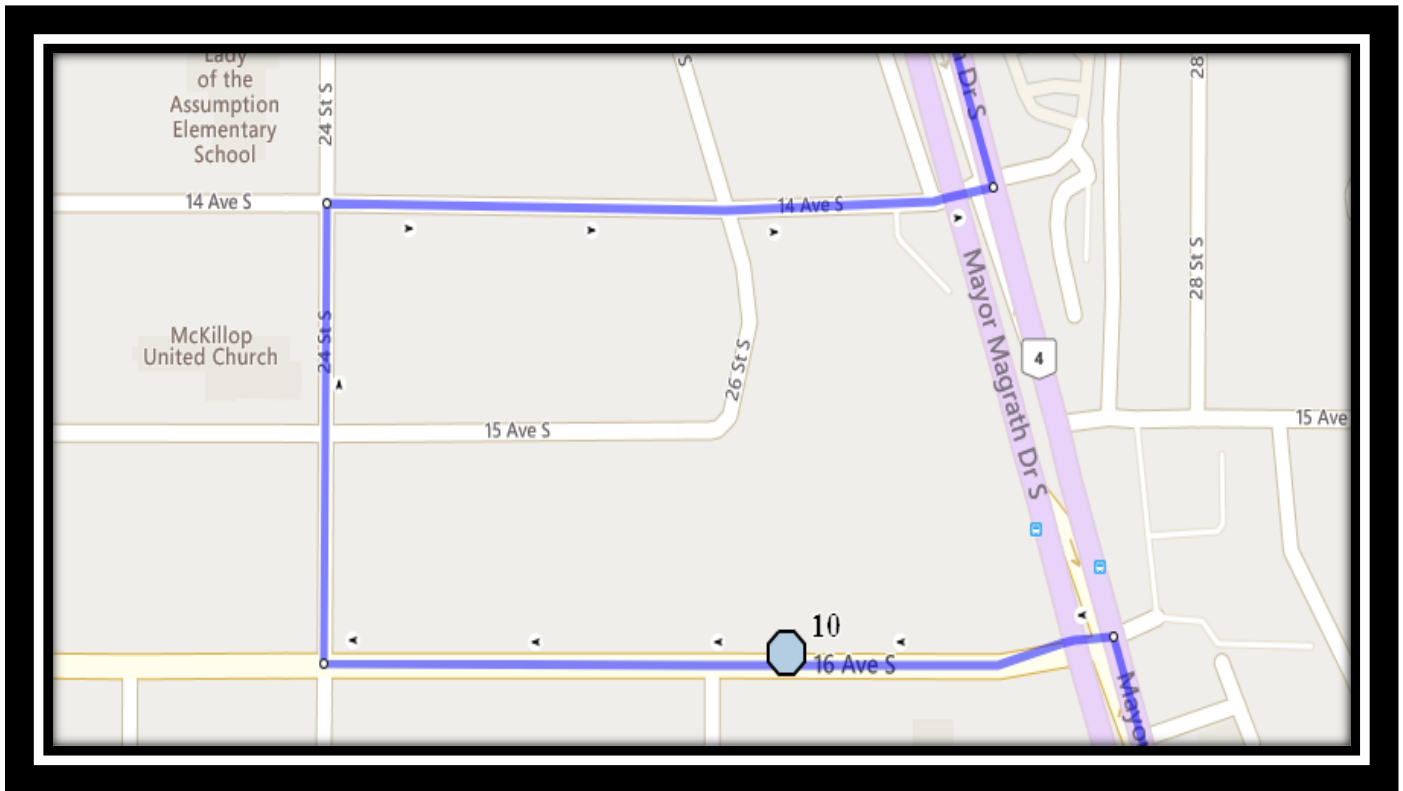

LCI S3

REVISED: October 28, 2022

EFFECTIVE: November 2, 2022

Lethbridge Collegiate Institute – 1701 5 Ave South – (403) 328-9606

Please arrive 10 minutes before scheduled pick up and drop off times. Times shown may vary due to weather & traffic conditions.

Bus routes and maps are subject to change. For the most up-to-date version, visit www.southland.ca/lethbridge.