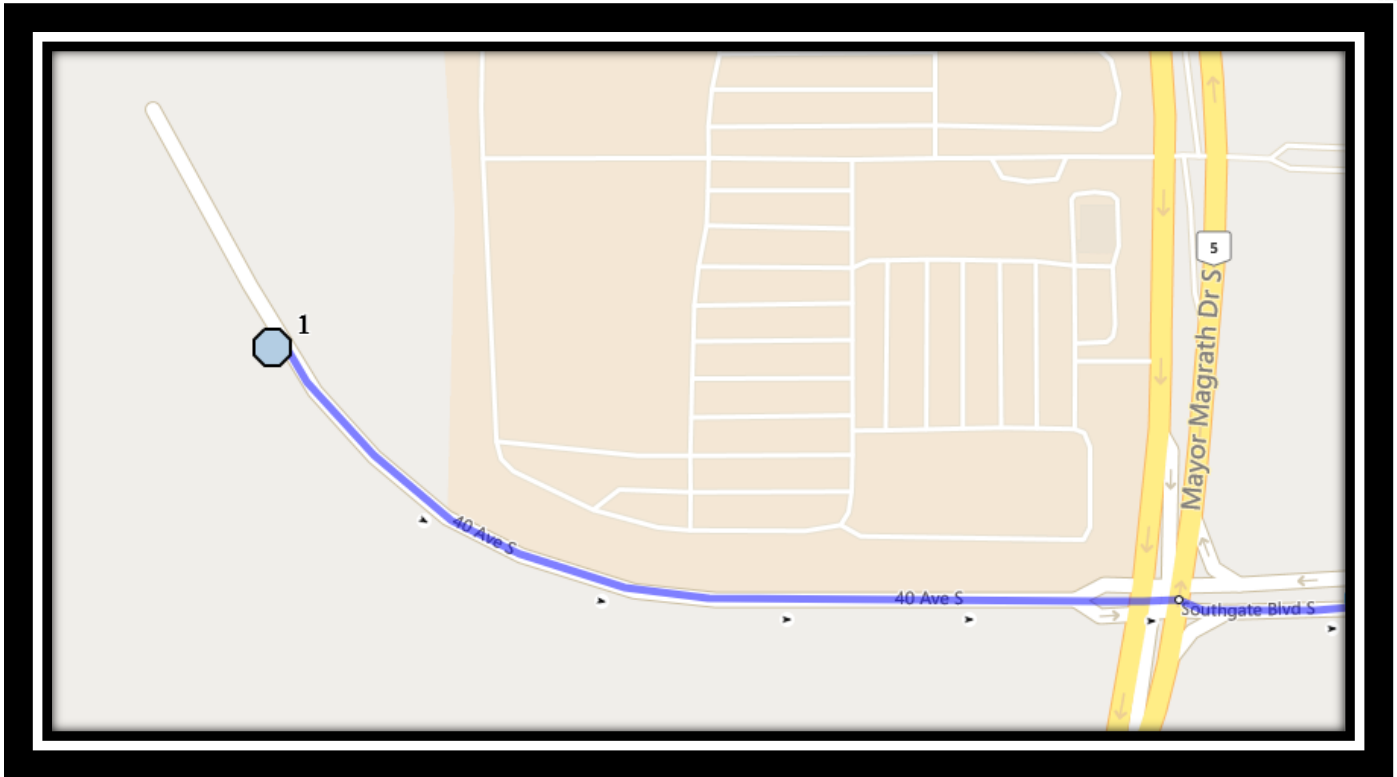

LCI S3

REVISED: October 28, 2022

EFFECTIVE: November 2, 2022

Lethbridge Collegiate Institute – 1701 5 Ave South – (403) 328-9606

Please arrive 10 minutes before scheduled pick up and drop off times. Times shown may vary due to weather & traffic conditions.

Bus routes and maps are subject to change. For the most up-to-date version, visit www.southland.ca/lethbridge.