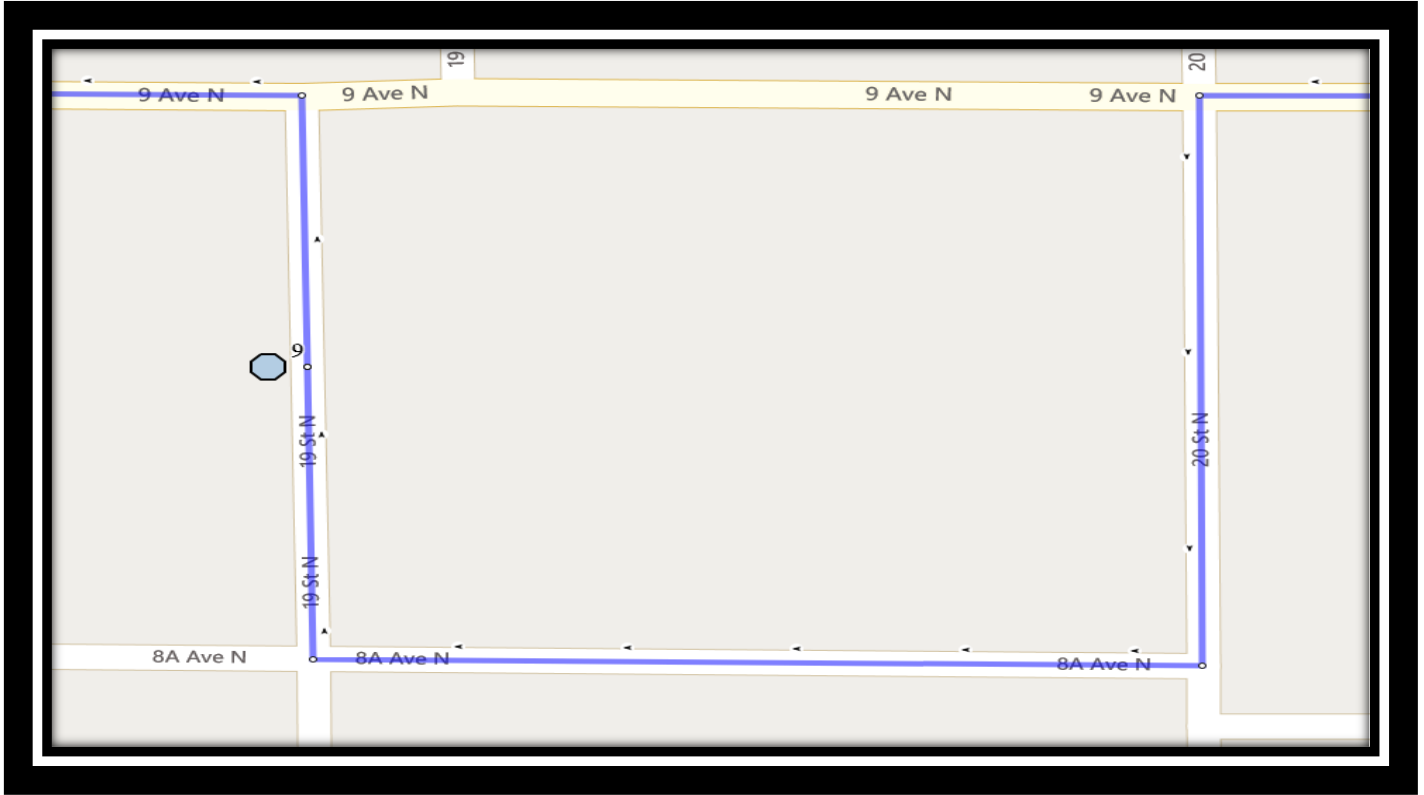

St. Paul N1

REVISED: October 28, 2022

EFFECTIVE: November 2, 2022

St. Paul – 1212 12th Avenue, South. (403)-328-0611

Please arrive 10 minutes before scheduled pick up and drop off times. Times shown may vary due to weather & traffic conditions.

Bus routes and maps are subject to change. For the most up-to-date version, visit www.southland.ca/lethbridge.