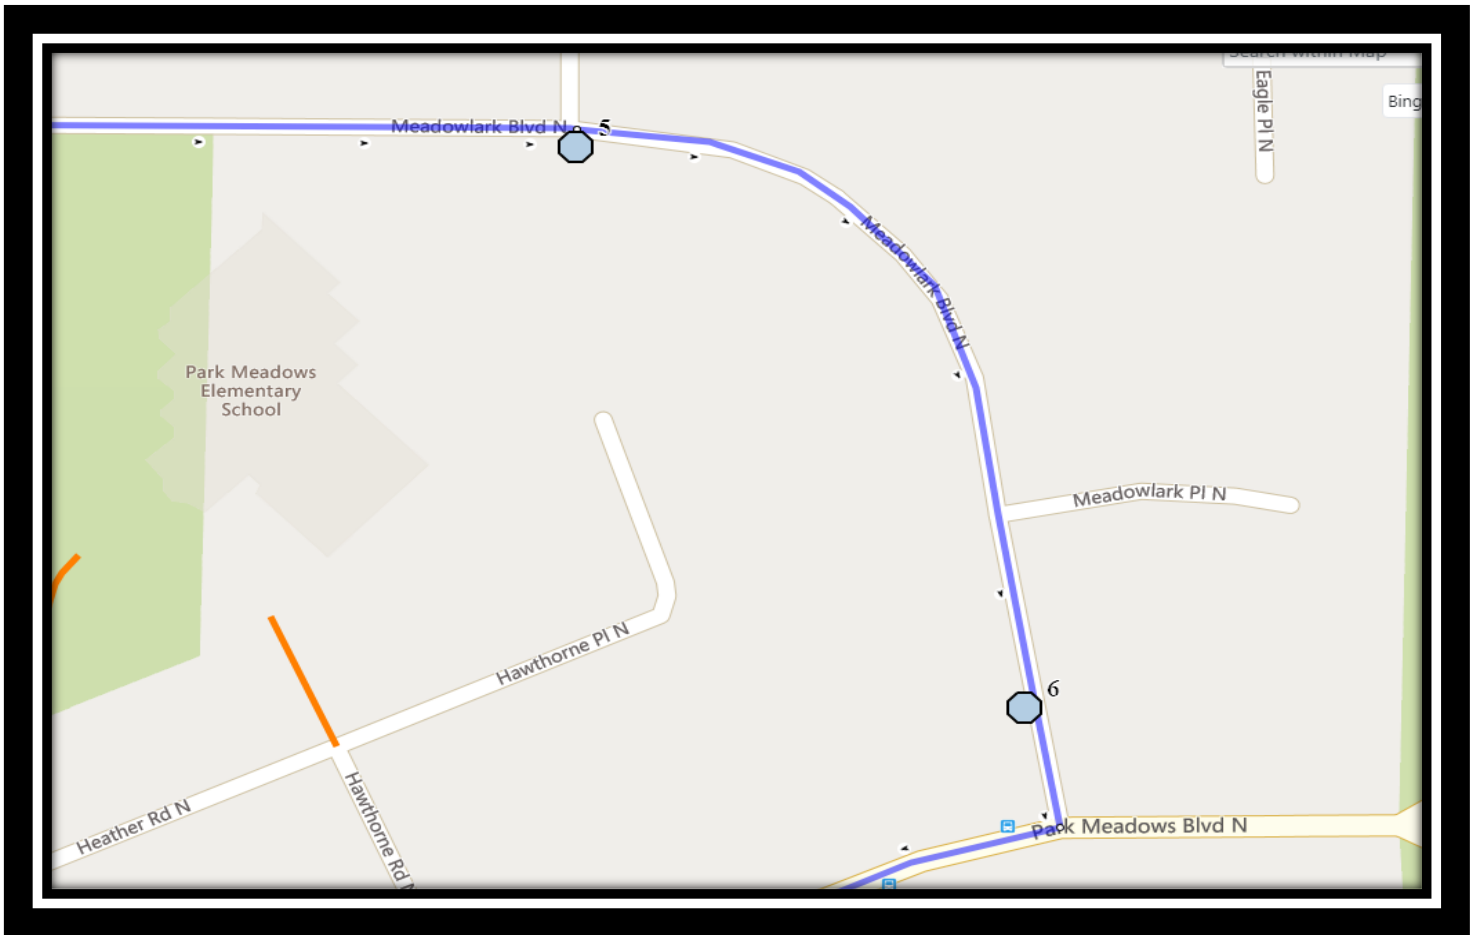

St. Paul N1

REVISED: October 28, 2022

EFFECTIVE: November 2, 2022

St. Paul – 1212 12th Avenue, South. (403)-328-0611

Please arrive 10 minutes before scheduled pick up and drop off times. Times shown may vary due to weather & traffic conditions.

Bus routes and maps are subject to change. For the most up-to-date version, visit www.southland.ca/lethbridge.