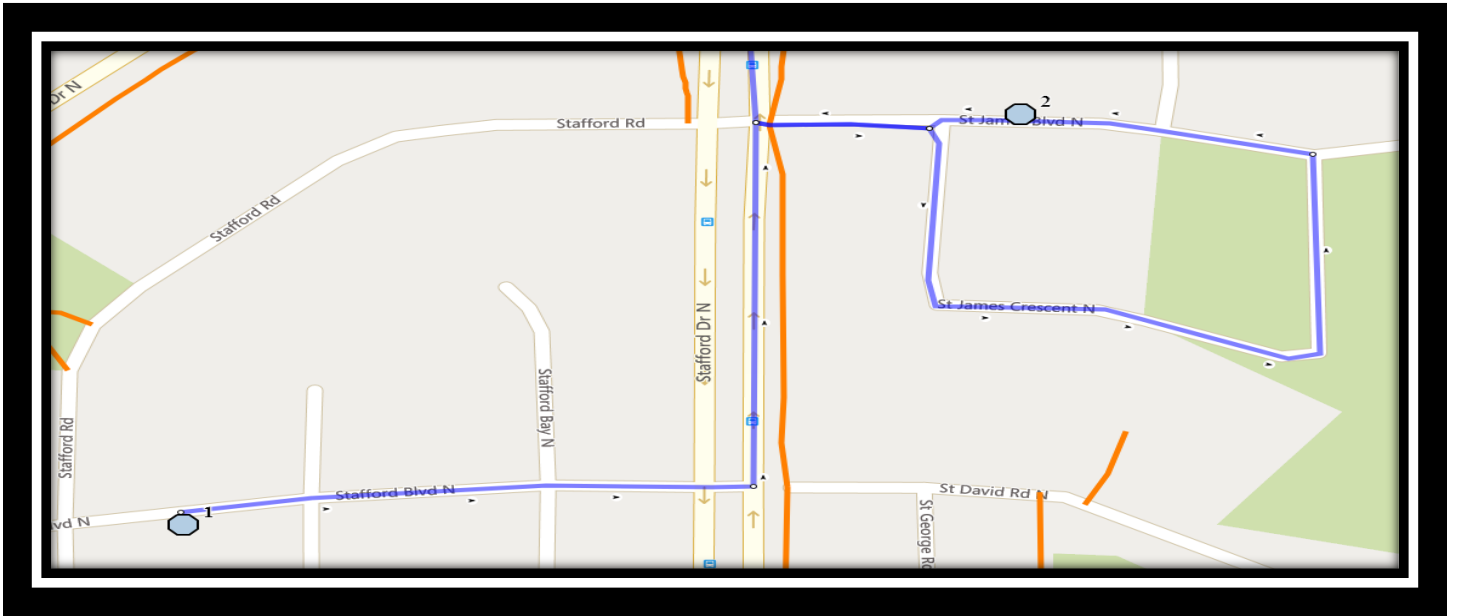

St. Paul N1

REVISED: October 28, 2022

EFFECTIVE: November 2, 2022

PM Same Direction as AM

St. Paul – 1212 12th Avenue, South. (403)-328-0611

Please arrive 10 minutes before scheduled pick up and drop off times. Times shown may vary due to weather & traffic conditions. Bus routes and maps are subject to change. For the most up-to-date version, visit www.southland.ca/lethbridge.

St. Paul N1

REVISED: October 28, 2022

EFFECTIVE: November 2, 2022

St. Paul – 1212 12th Avenue, South. (403)-328-0611

Please arrive 10 minutes before scheduled pick up and drop off times. Times shown may vary due to weather & traffic conditions.

St. Paul N1

REVISED: October 28, 2022

EFFECTIVE: November 2, 2022

St. Paul – 1212 12th Avenue, South. (403)-328-0611

Please arrive 10 minutes before scheduled pick up and drop off times. Times shown may vary due to weather & traffic conditions.
Bus routes and maps are subject to change. For the most up-to-date version, visit www.southland.ca/lethbridge.

#4 - 12:51 PM - 23 Ave North Eastbound - east of 13 St n across from ally

#5 - 12:53 PM - 23 Ave North Eastbound - between 20 St N at alley

#6 - 12:55 PM - Meadowlark Blvd North Eastbound - at Robin Rd road sign post