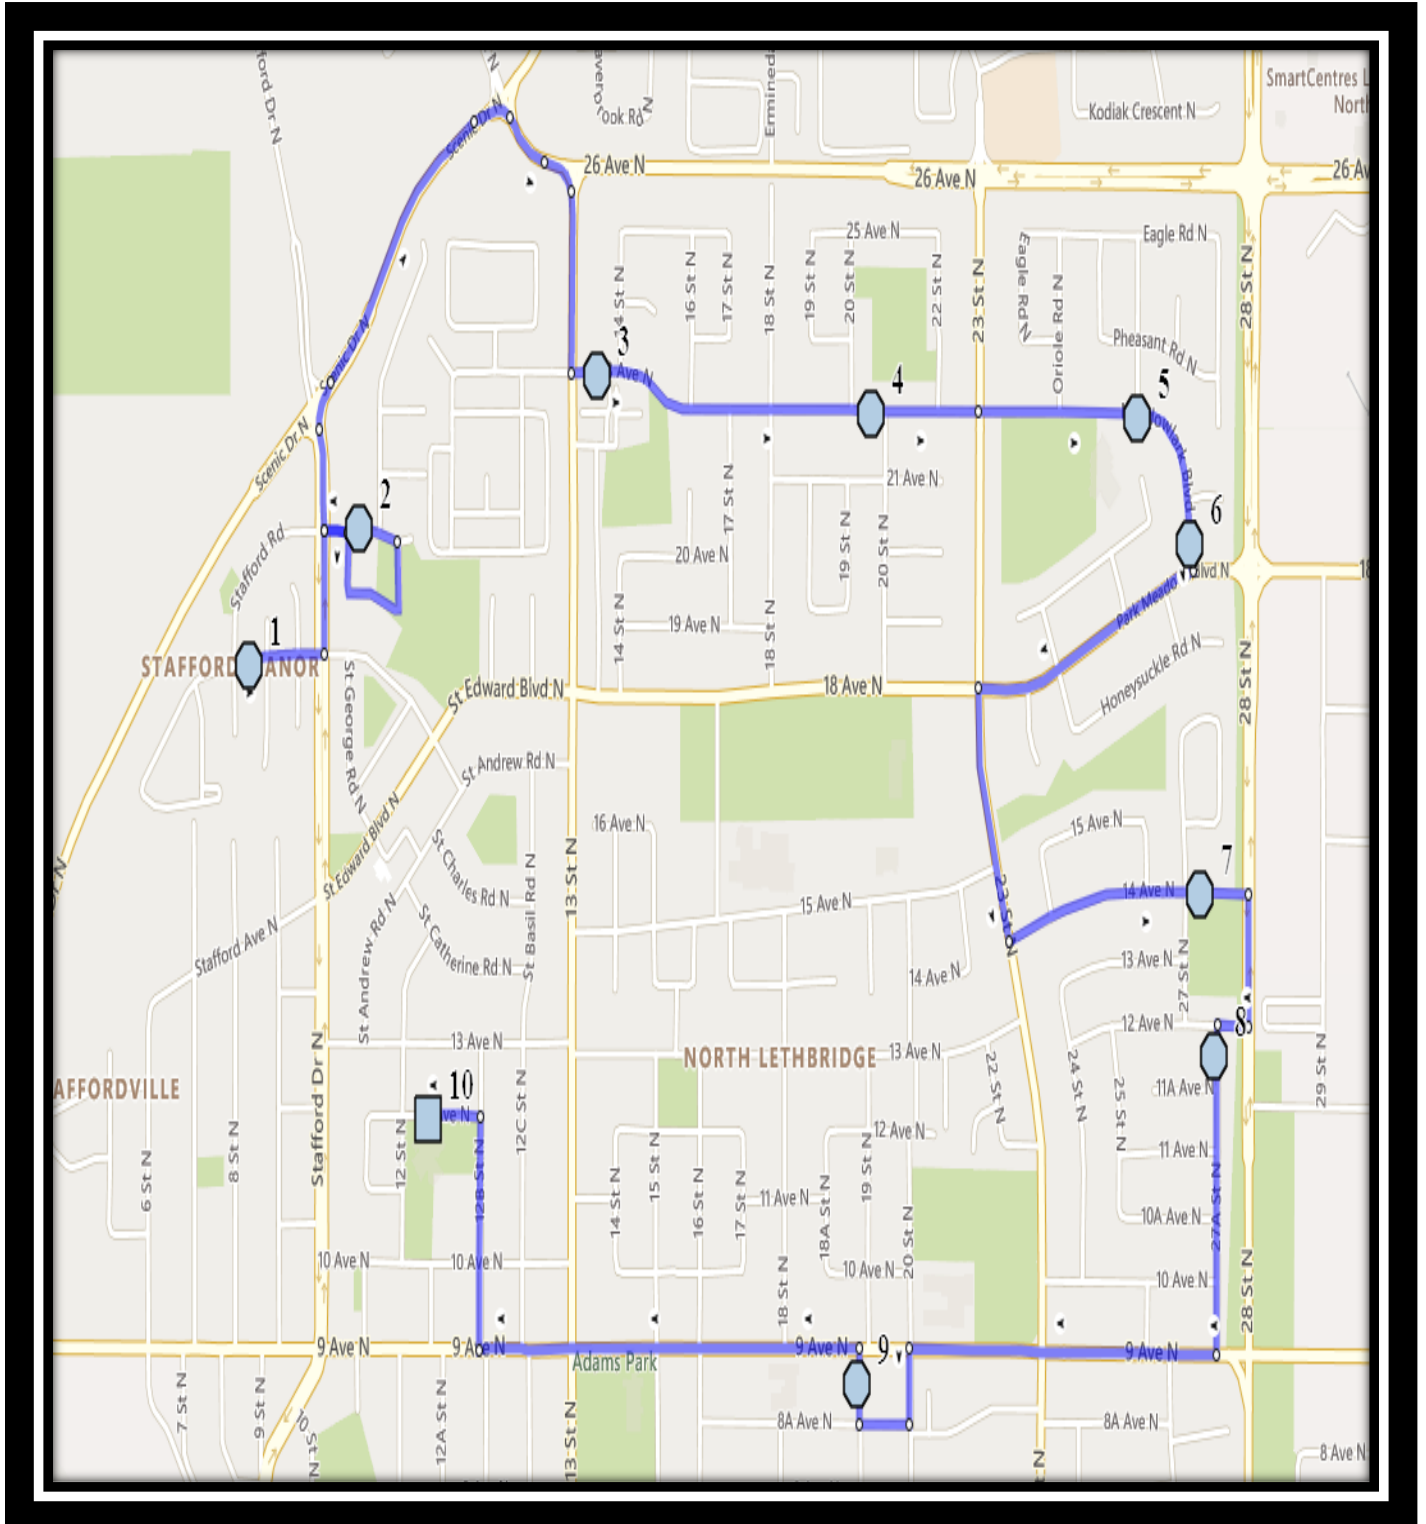

St. Paul N1

REVISED: October 28, 2022

EFFECTIVE: November 2, 2022

PM Same Direction as AM

St. Paul – 1212 12th Avenue, South. (403)-328-0611

Please arrive 10 minutes before scheduled pick up and drop off times. Times shown may vary due to weather & traffic conditions. Bus routes and maps are subject to change. For the most up-to-date version, visit www.southland.ca/lethbridge.

St. Paul N1

REVISED: October 28, 2022

EFFECTIVE: November 2, 2022

St. Paul – 1212 12th Avenue, South. (403)-328-0611

Please arrive 10 minutes before scheduled pick up and drop off times. Times shown may vary due to weather & traffic conditions.

Monday – Thursday

- #1 - 3:49 PM - St. Paul School
- #2 - 3:53 PM - Stafford Blvd North Eastbound - after Stafford Bay at lamp post
- #3 - 3:55 PM - St. James Blvd North Westbound - east of school at alley (E)
- #4 - 3:58 PM - 23 Ave North Eastbound - east of 13 St n across from ally
- #5 - 4:00 PM - 23 Ave North Eastbound - between 20 St N at alley
- #6 - 4:02 PM - Meadowlark Blvd North Eastbound - at Robin Rd road sign post
- #7 - 4:03 PM - Meadowlark Blvd North Southbound - between Park Meadows Blvd and ally
- #8 - 4:06 PM - 14 Ave North Eastbound - east of 27 St N at end of sidewalk
- #9 - 4:07 PM - 27A Street North Southbound - south of 12 Ave N before alley
- #10 - 4:10 PM - 19 Street North Southbound - south of 9 Ave N at school zone lamp post

#4 - 12:51 PM - 23 Ave North Eastbound - east of 13 St n across from ally

#5 - 12:53 PM - 23 Ave North Eastbound - between 20 St N at alley

#6 - 12:55 PM - Meadowlark Blvd North Eastbound - at Robin Rd road sign post