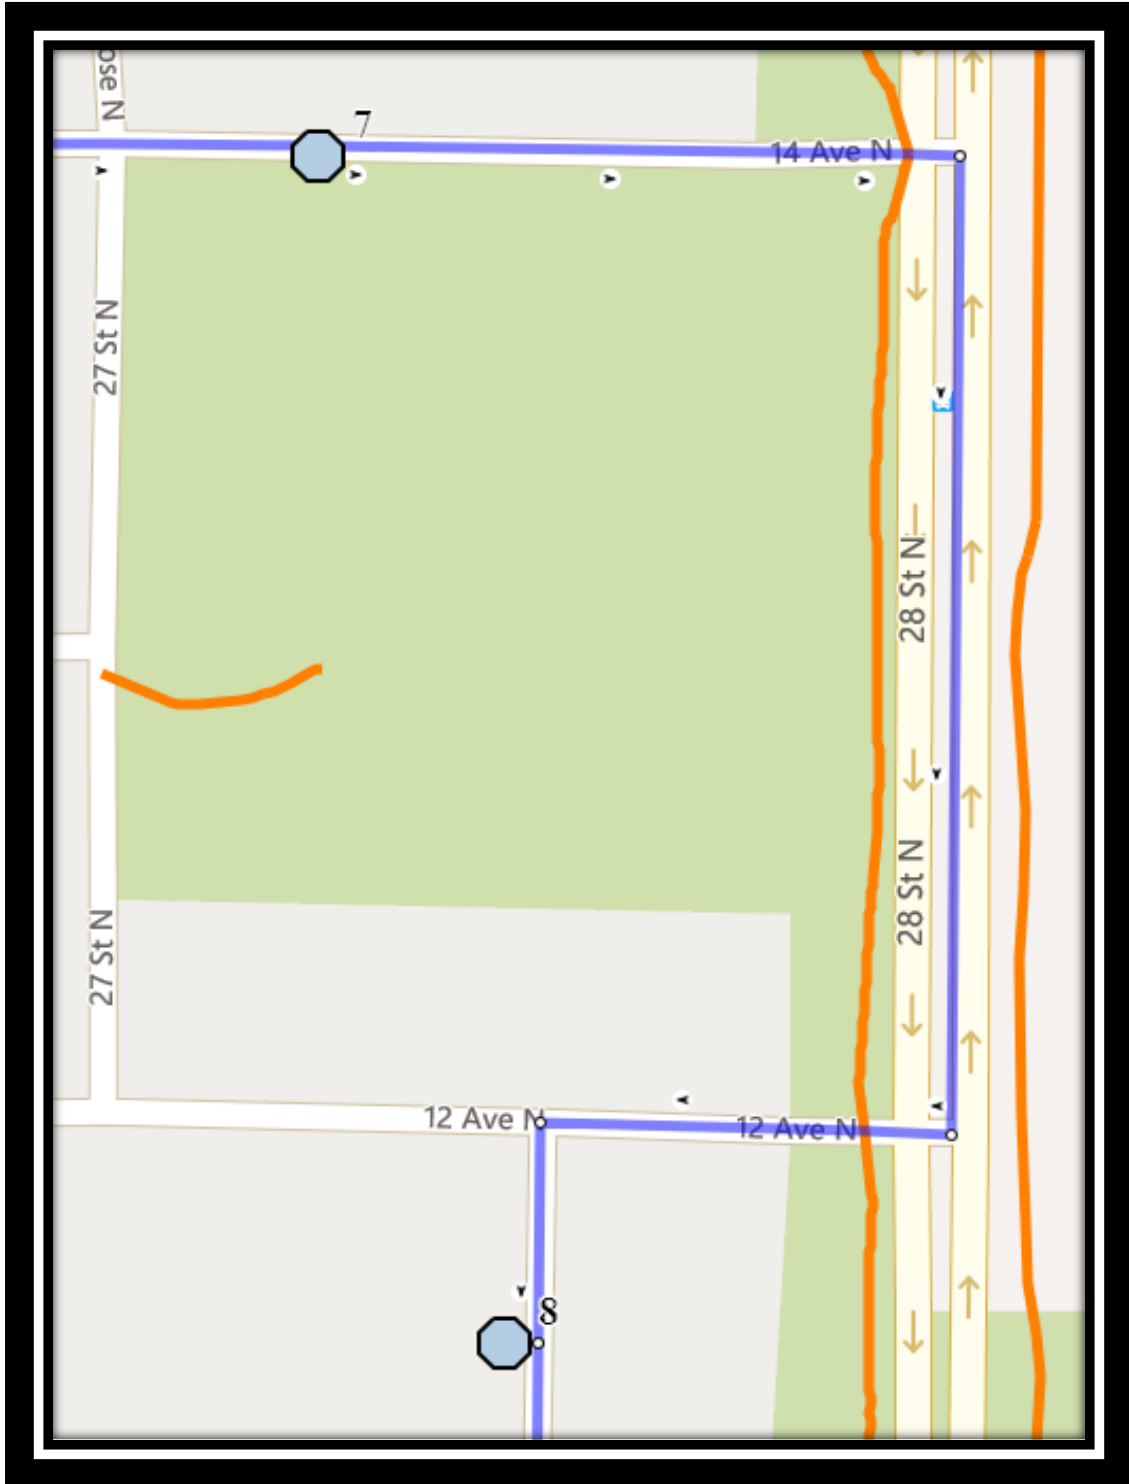

St. Paul N1

REVISED: October 28, 2022

EFFECTIVE: November 2, 2022

St. Paul – 1212 12th Avenue, South. (403)-328-0611

Please arrive 10 minutes before scheduled pick up and drop off times. Times shown may vary due to weather & traffic conditions.
Bus routes and maps are subject to change. For the most up-to-date version, visit www.southland.ca/lethbridge.