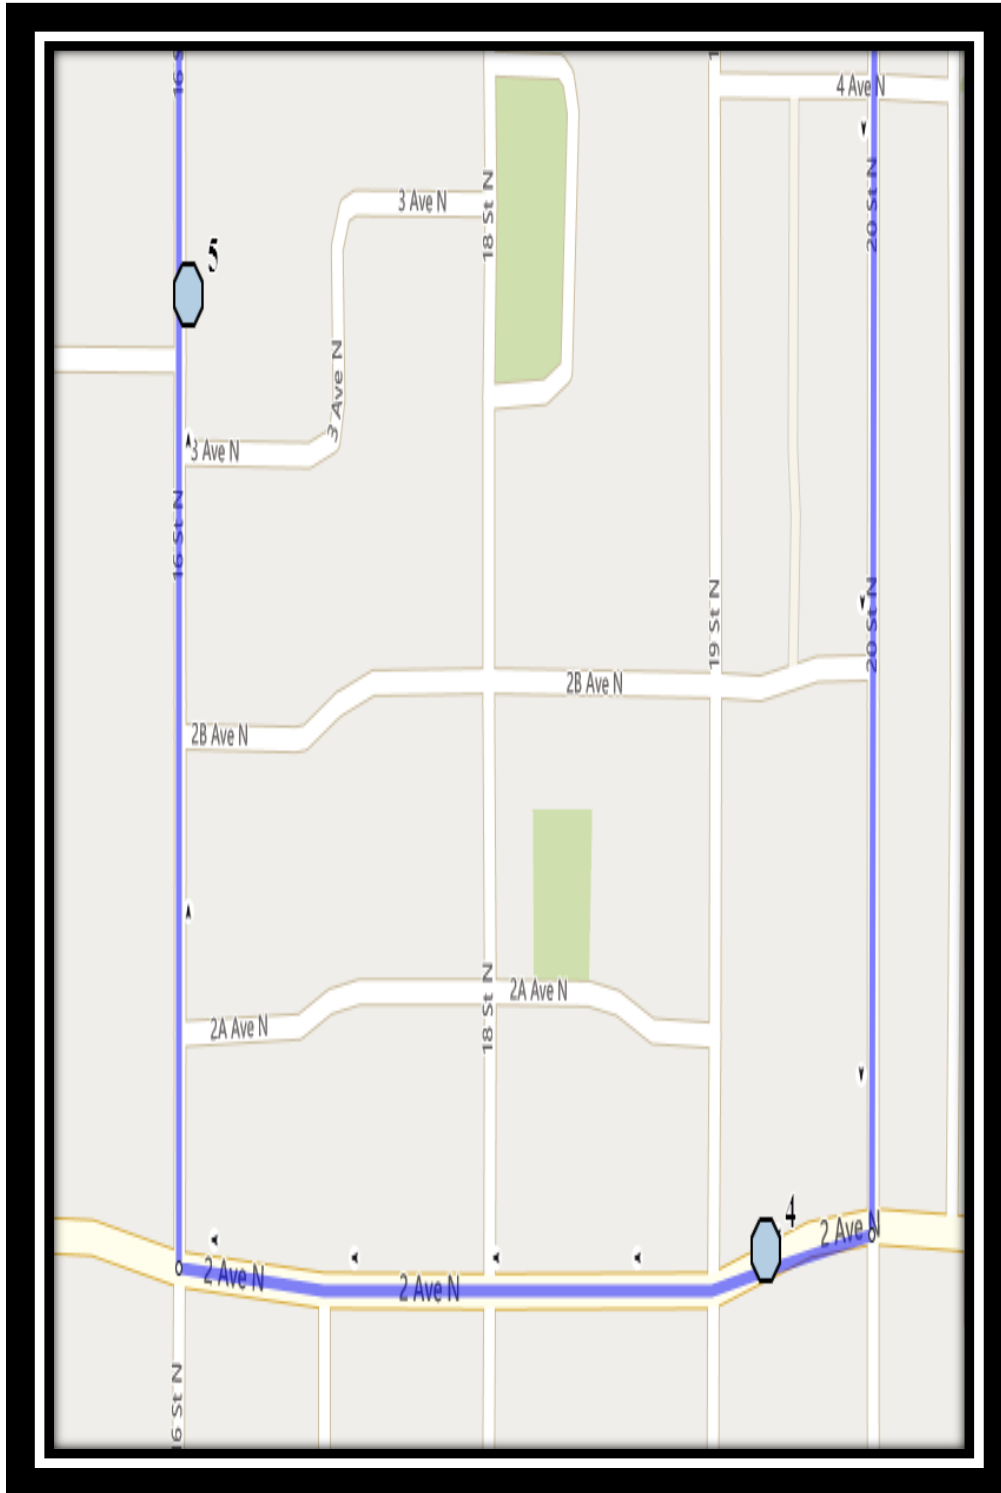

St. Paul N2

REVISED: August 31, 2022

EFFECTIVE: September 7, 2022

St Paul – 1212 12th Avenue South – (403) 328-0611

Please arrive 10 minutes before scheduled pick up and drop off times. Times shown may vary due to weather & traffic conditions.
Bus routes and maps are subject to change. For the most up-to-date version, visit www.southland.ca/lethbridge.