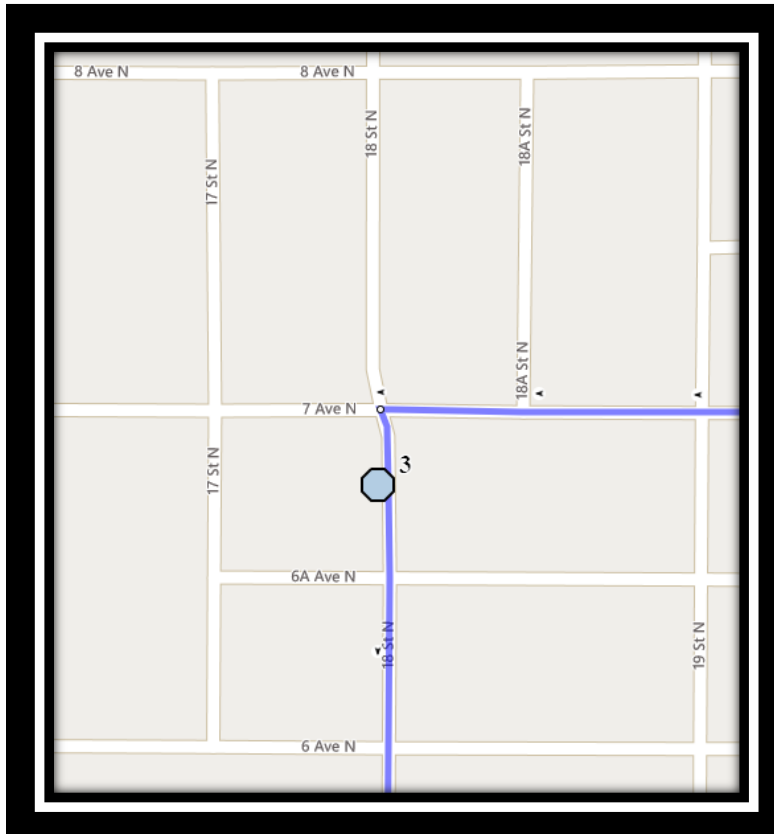

St. Paul N2

REVISED: August 31, 2022

EFFECTIVE: September 7, 2022

St Paul – 1212 12th Avenue South – (403) 328-0611

Please arrive 10 minutes before scheduled pick up and drop off times. Times shown may vary due to weather & traffic conditions.
Bus routes and maps are subject to change. For the most up-to-date version, visit www.southland.ca/lethbridge.