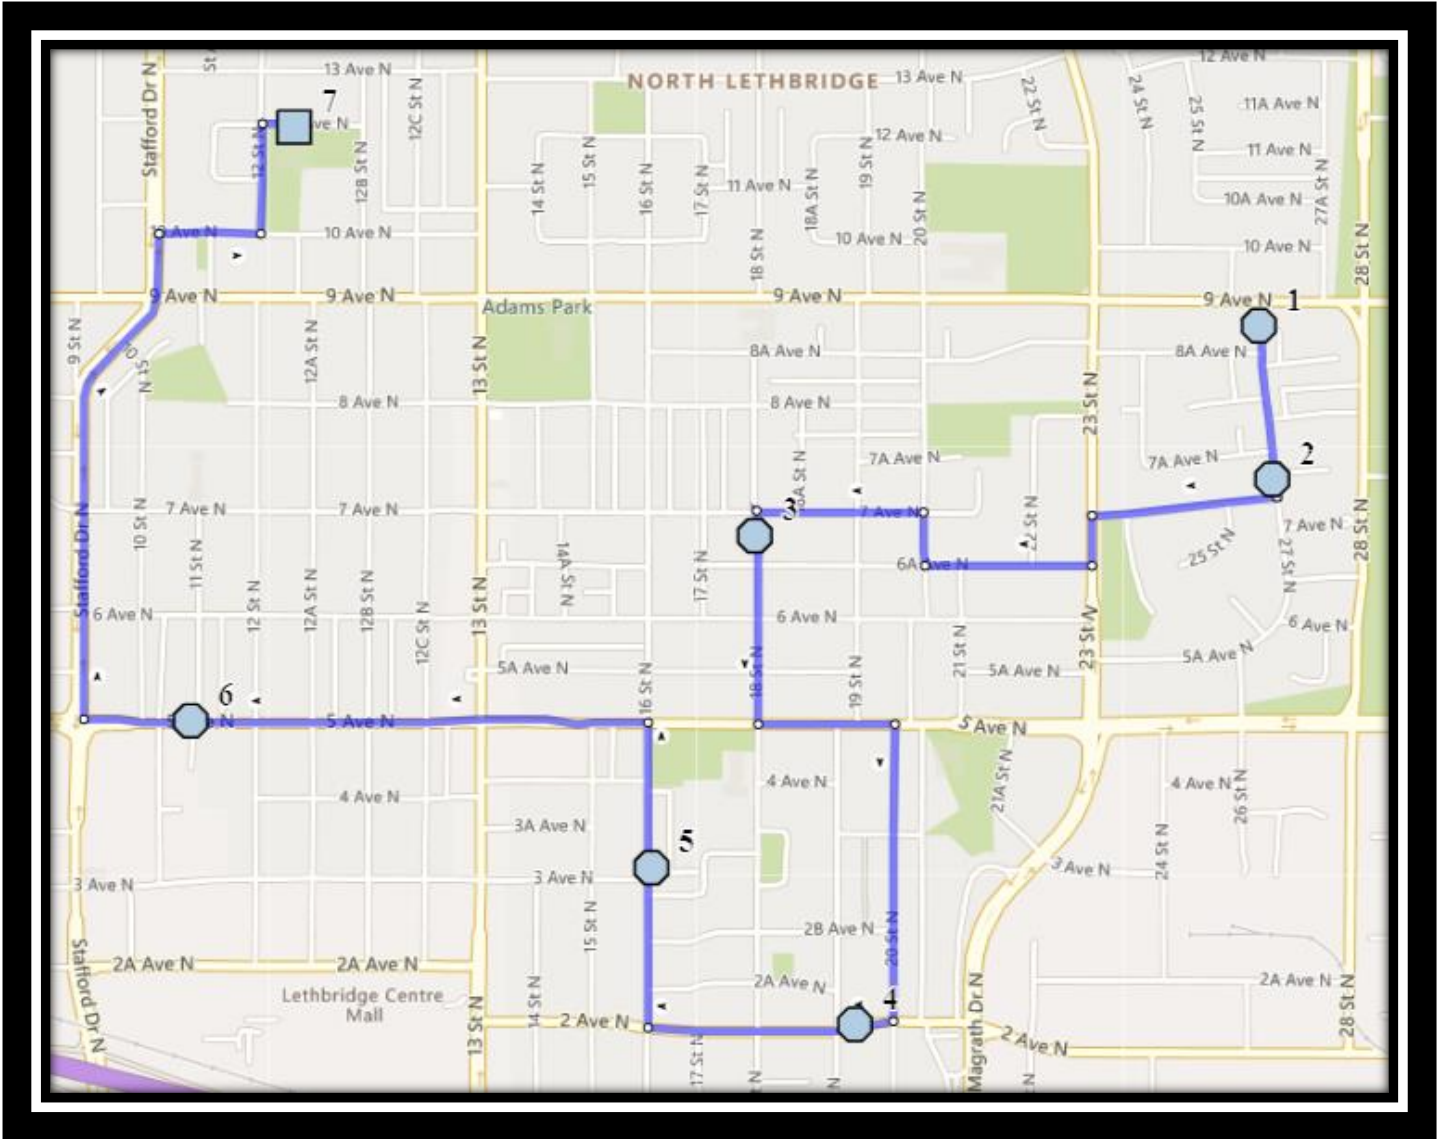

St. Paul N2

REVISED: August 31, 2022

EFFECTIVE: September 7, 2022

St Paul – 1212 12th Avenue South – (403) 328-0611

Please arrive 10 minutes before scheduled pick up and drop off times. Times shown may vary due to weather & traffic conditions.

#3 - 8:19 AM - 18 Street North Southbound - south of 7 Ave N at alley

#4 - 8:22 AM - 2 Ave North Westbound - east of 19 St N by lamp post

#5 - 8:24 AM - 16th St N northbound after 3rd Ave N

#6 - 8:26 AM - 5 Ave North Westbound - west of 11 St North before ally

#4 - 3:59 PM - 18 Street North Southbound - south of 7 Ave N at alley

#5 - 4:02 PM - 2 Ave North Westbound - east of 19 St N by lamp post

#6 - 4:04 PM - 16th St N northbound after 3rd Ave N

#7 - 4:06 PM - 5 Ave North Westbound - west of 11 St North before ally

#4 - 12:52 PM - 18 Street North Southbound - south of 7 Ave N at alley

#5 - 12:55 PM - 2 Ave North Westbound - east of 19 St N by lamp post

#6 - 12:57 PM - 16th St N northbound after 3rd Ave N

#7 - 12:59 PM - 5 Ave North Westbound - west of 11 St North before ally