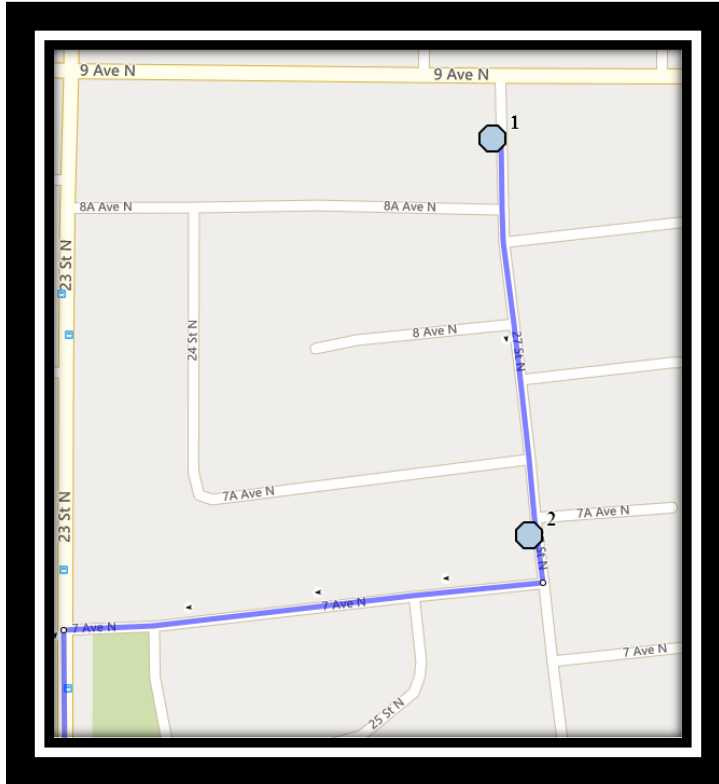

St. Paul N2

REVISED: August 31, 2022

EFFECTIVE: September 7, 2022

St Paul – 1212 12th Avenue South – (403) 328-0611

Please arrive 10 minutes before scheduled pick up and drop off times. Times shown may vary due to weather & traffic conditions.
Bus routes and maps are subject to change. For the most up-to-date version, visit www.southland.ca/lethbridge.