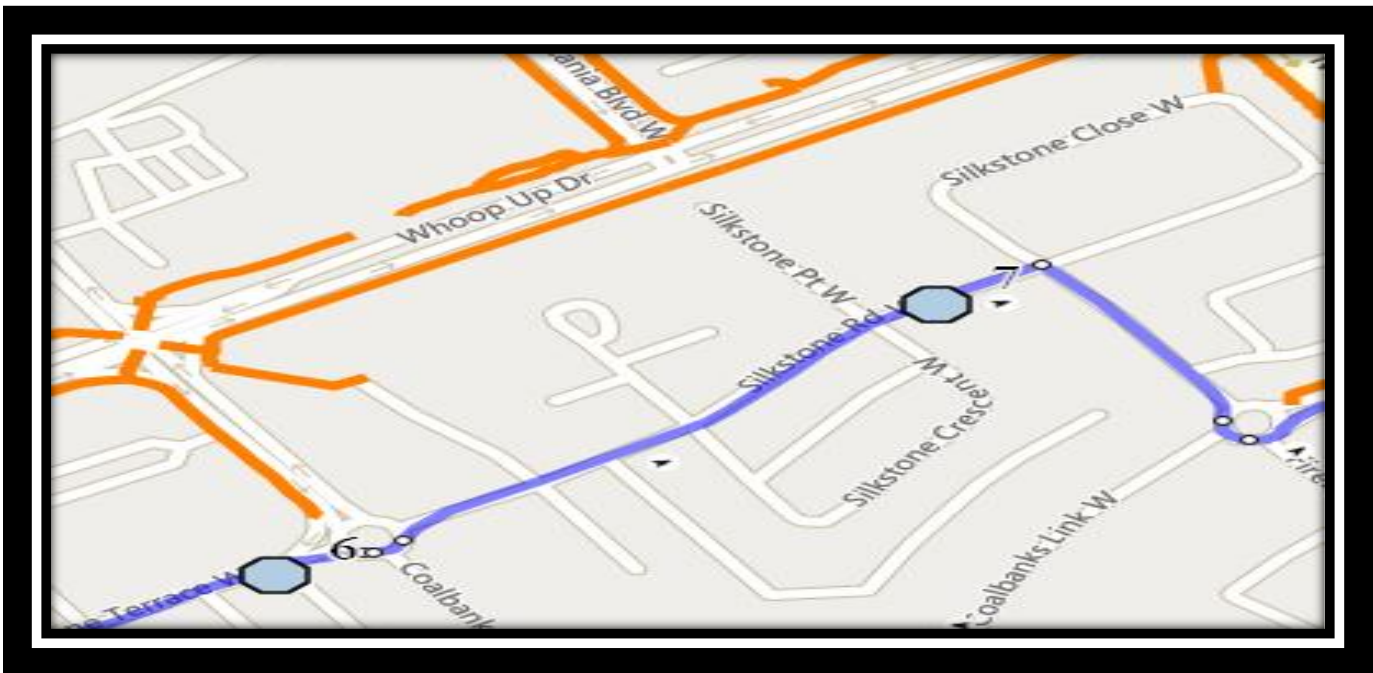

St. Martha W1

REVISED: October 26, 2022

EFFECTIVE: November 2, 2022

PM Route – Stop # 8 and then same order as AM

The Children of St. Martha – 206 McMaster Blvd West – (403) 381-8111

Please arrive 10 minutes before scheduled pick up and drop off times. Times shown may vary due to weather & traffic conditions. Bus routes and maps are subject to change. For the most up-to-date version, visit www.southland.ca/lethbridge.

St. Martha W1

REVISED: October 26, 2022

EFFECTIVE: November 2, 2022

The Children of St. Martha – 206 McMaster Blvd West – (403) 381-8111

Please arrive 10 minutes before scheduled pick up and drop off times. Times shown may vary due to weather & traffic conditions.

#3 - 8:11 AM - Twinriver Rd W before Coalbanks Blvd W

#4 - 8:13 AM - Coalbanks Blvd West Westbound - west of Twin River at lamp post

#5 - 8:15 AM - Keystone Road West Northbound - at Keystone Chase intersection

#9 - 8:27 AM - McGill Blvd W Eastbound - east of Laval Blvd at intersection

#10 - 8:30 AM - The Children of St. Martha

The Children of St. Martha – 206 McMaster Blvd West – (403) 381-8111

Please arrive 10 minutes before scheduled pick up and drop off times. Times shown may vary due to weather & traffic conditions.