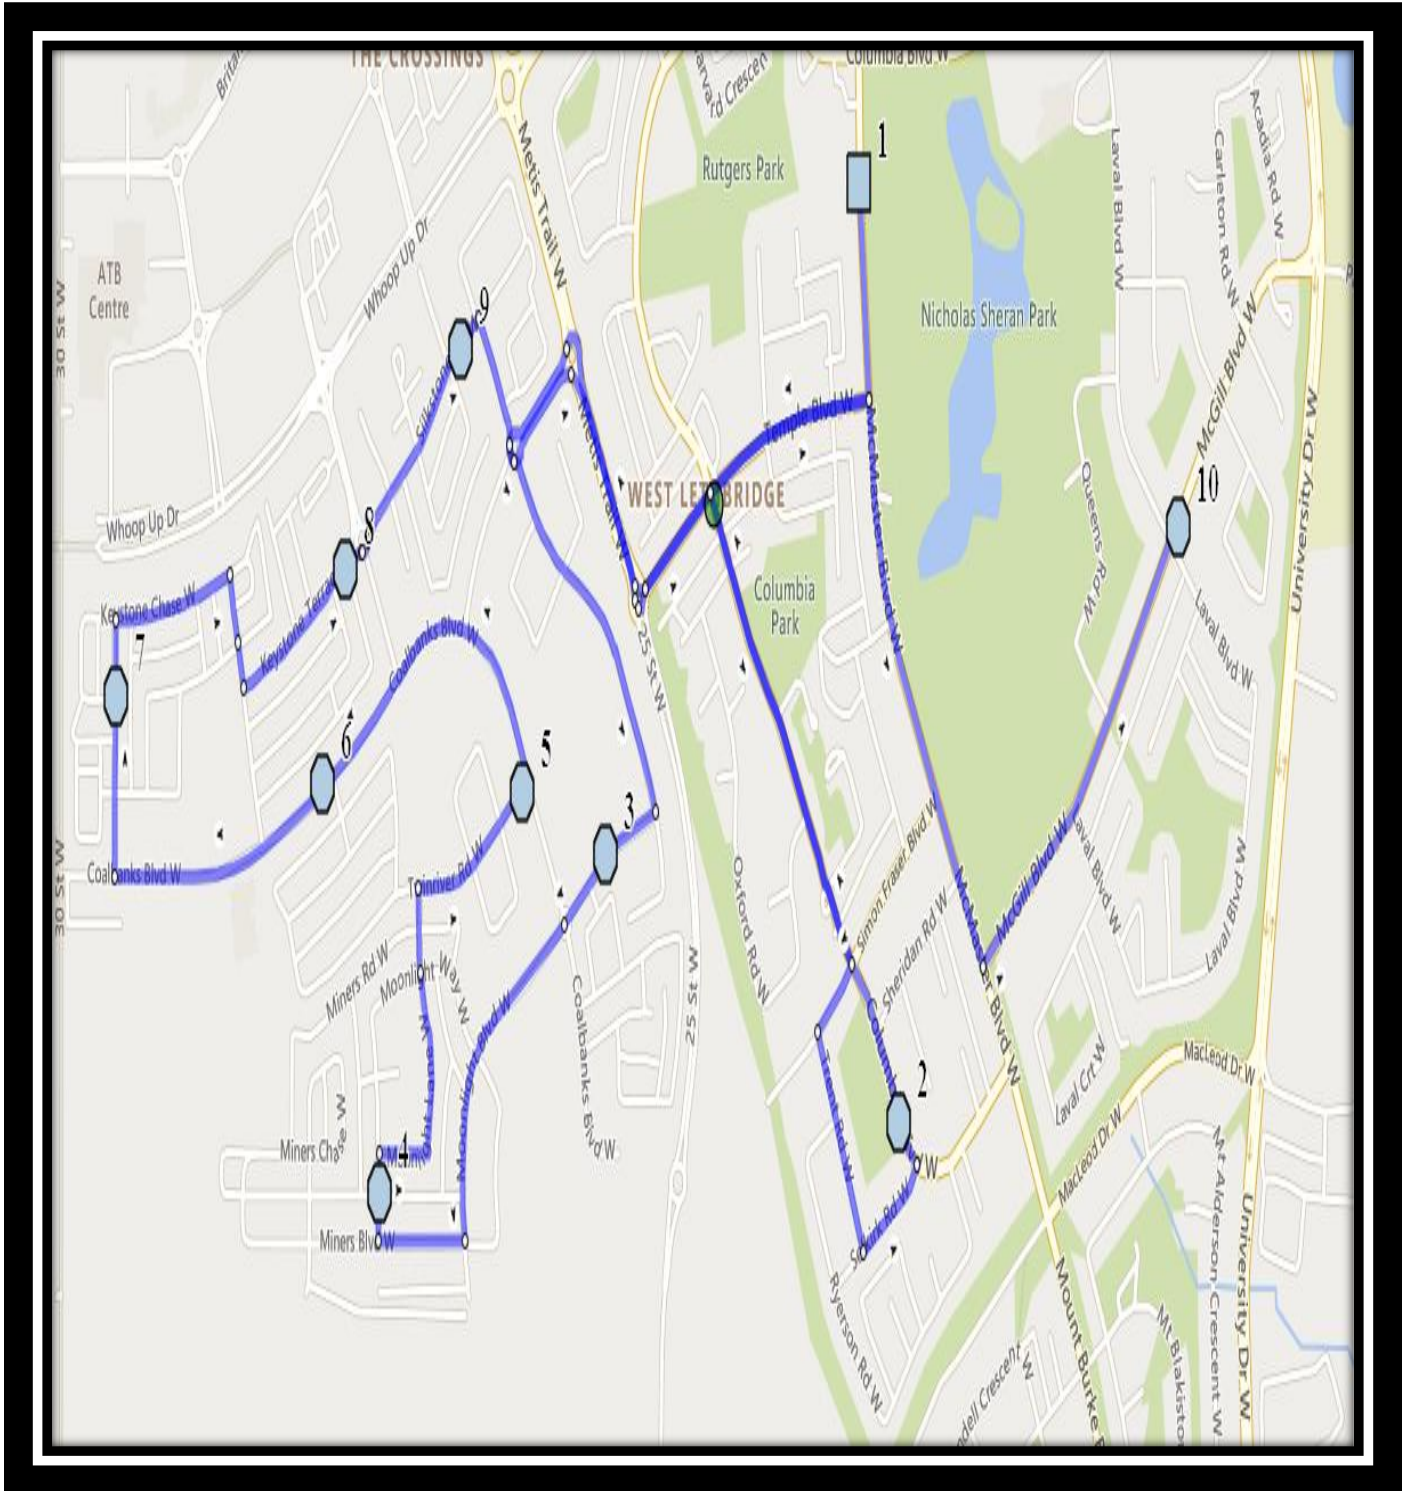

St. Martha W1

REVISED: October 26, 2022

EFFECTIVE: November 2, 2022

The Children of St. Martha – 206 McMaster Blvd West – (403) 381-8111

Please arrive 10 minutes before scheduled pick up and drop off times. Times shown may vary due to weather & traffic conditions.

Bus routes and maps are subject to change. For the most up-to-date version, visit www.southland.ca/lethbridge.