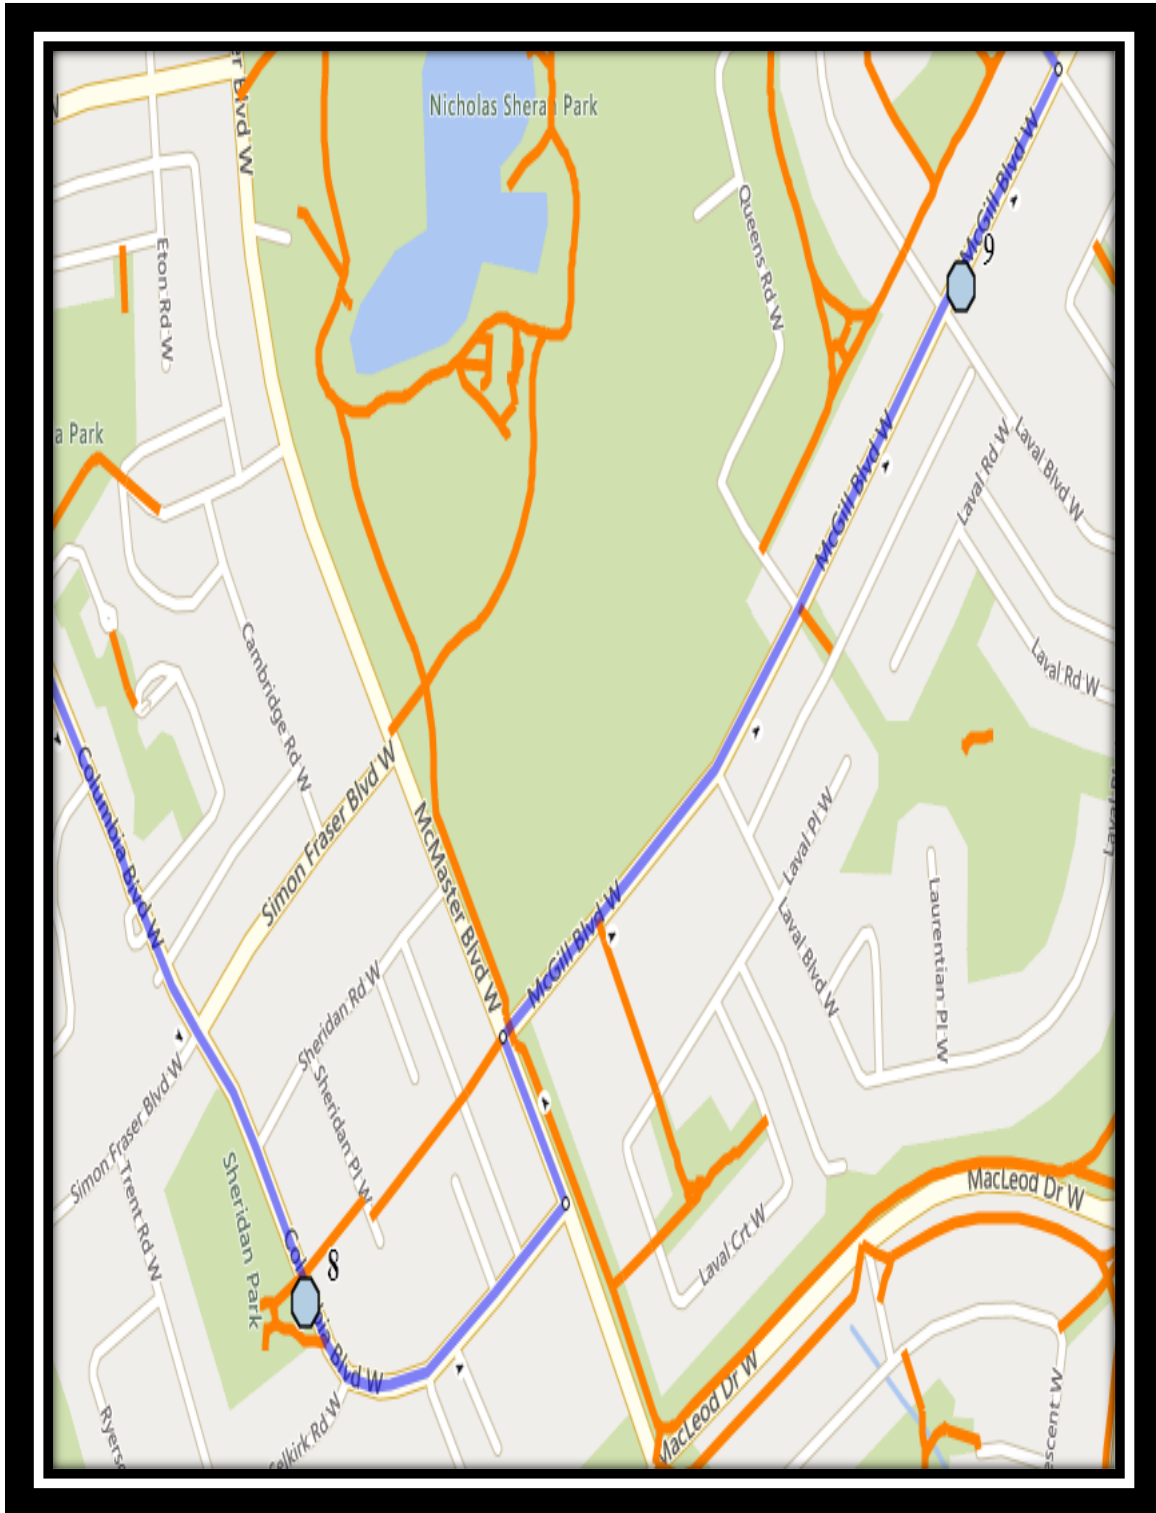

St. Martha W1

REVISED: October 26, 2022

EFFECTIVE: November 2, 2022

The Children of St. Martha – 206 McMaster Blvd West – (403) 381-8111

Please arrive 10 minutes before scheduled pick up and drop off times. Times shown may vary due to weather & traffic conditions.

Bus routes and maps are subject to change. For the most up-to-date version, visit www.southland.ca/lethbridge.