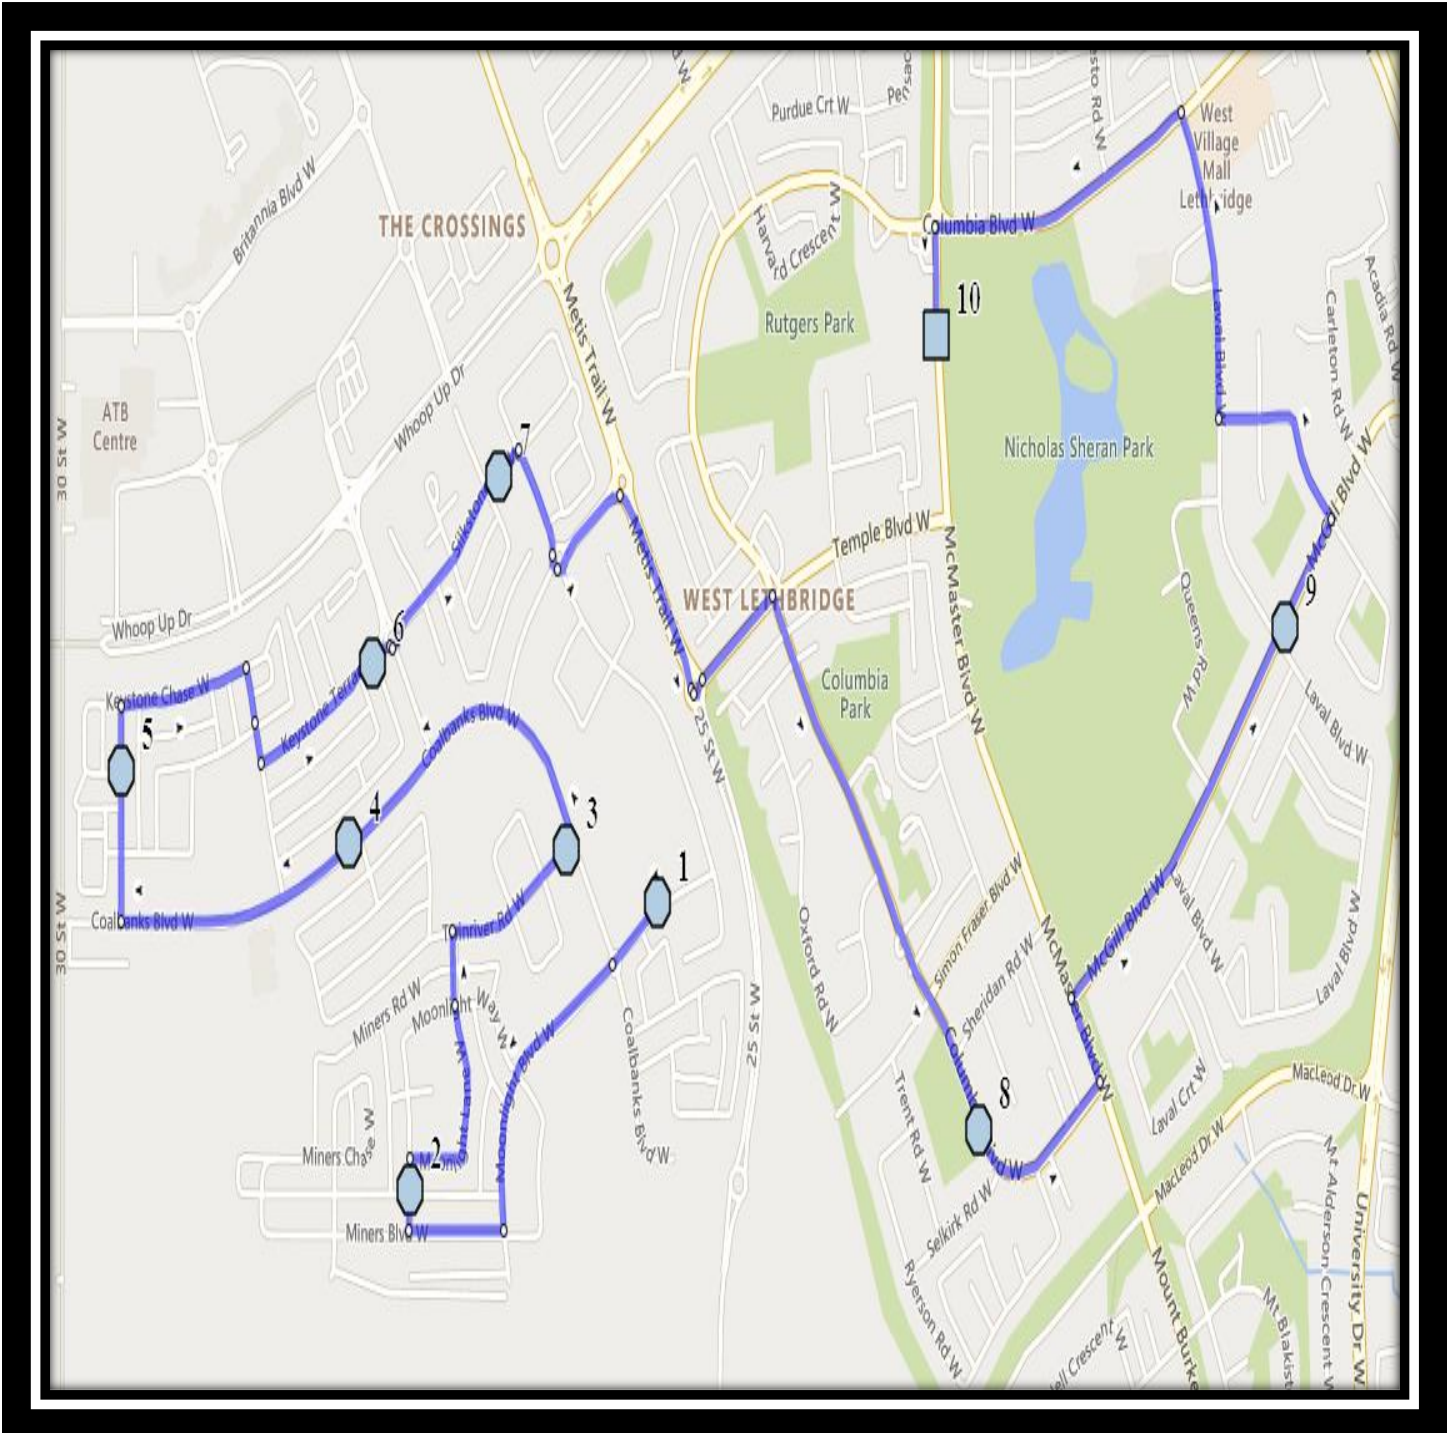

St. Martha W1

REVISED: October 26, 2022

EFFECTIVE: November 2, 2022

PM Route – Stop # 8 and then same order as AM

The Children of St. Martha – 206 McMaster Blvd West – (403) 381-8111

Please arrive 10 minutes before scheduled pick up and drop off times. Times shown may vary due to weather & traffic conditions. Bus routes and maps are subject to change. For the most up-to-date version, visit www.southland.ca/lethbridge.

St. Martha W1

REVISED: October 26, 2022

EFFECTIVE: November 2, 2022

The Children of St. Martha – 206 McMaster Blvd West – (403) 381-8111

Please arrive 10 minutes before scheduled pick up and drop off times. Times shown may vary due to weather & traffic conditions.

St. Martha W1

REVISED: October 26, 2022

EFFECTIVE: November 2, 2022

Monday to Friday

#1 - 8:07 AM - Firelight Way West Westbound - east of Coalbanks Blvd at park entrance

#2 - 8:09 AM - Moonlight Way West Northbound - north of Miners at alley

#2 - 11:43 AM - Columbia Blvd West Southbound - at park before alley

#3 - 11:48 AM - Firelight Way West Westbound - east of Coalbanks Blvd at park entrance

#4 - 11:50 AM - Moonlight Way West Northbound - north of Miners at alley