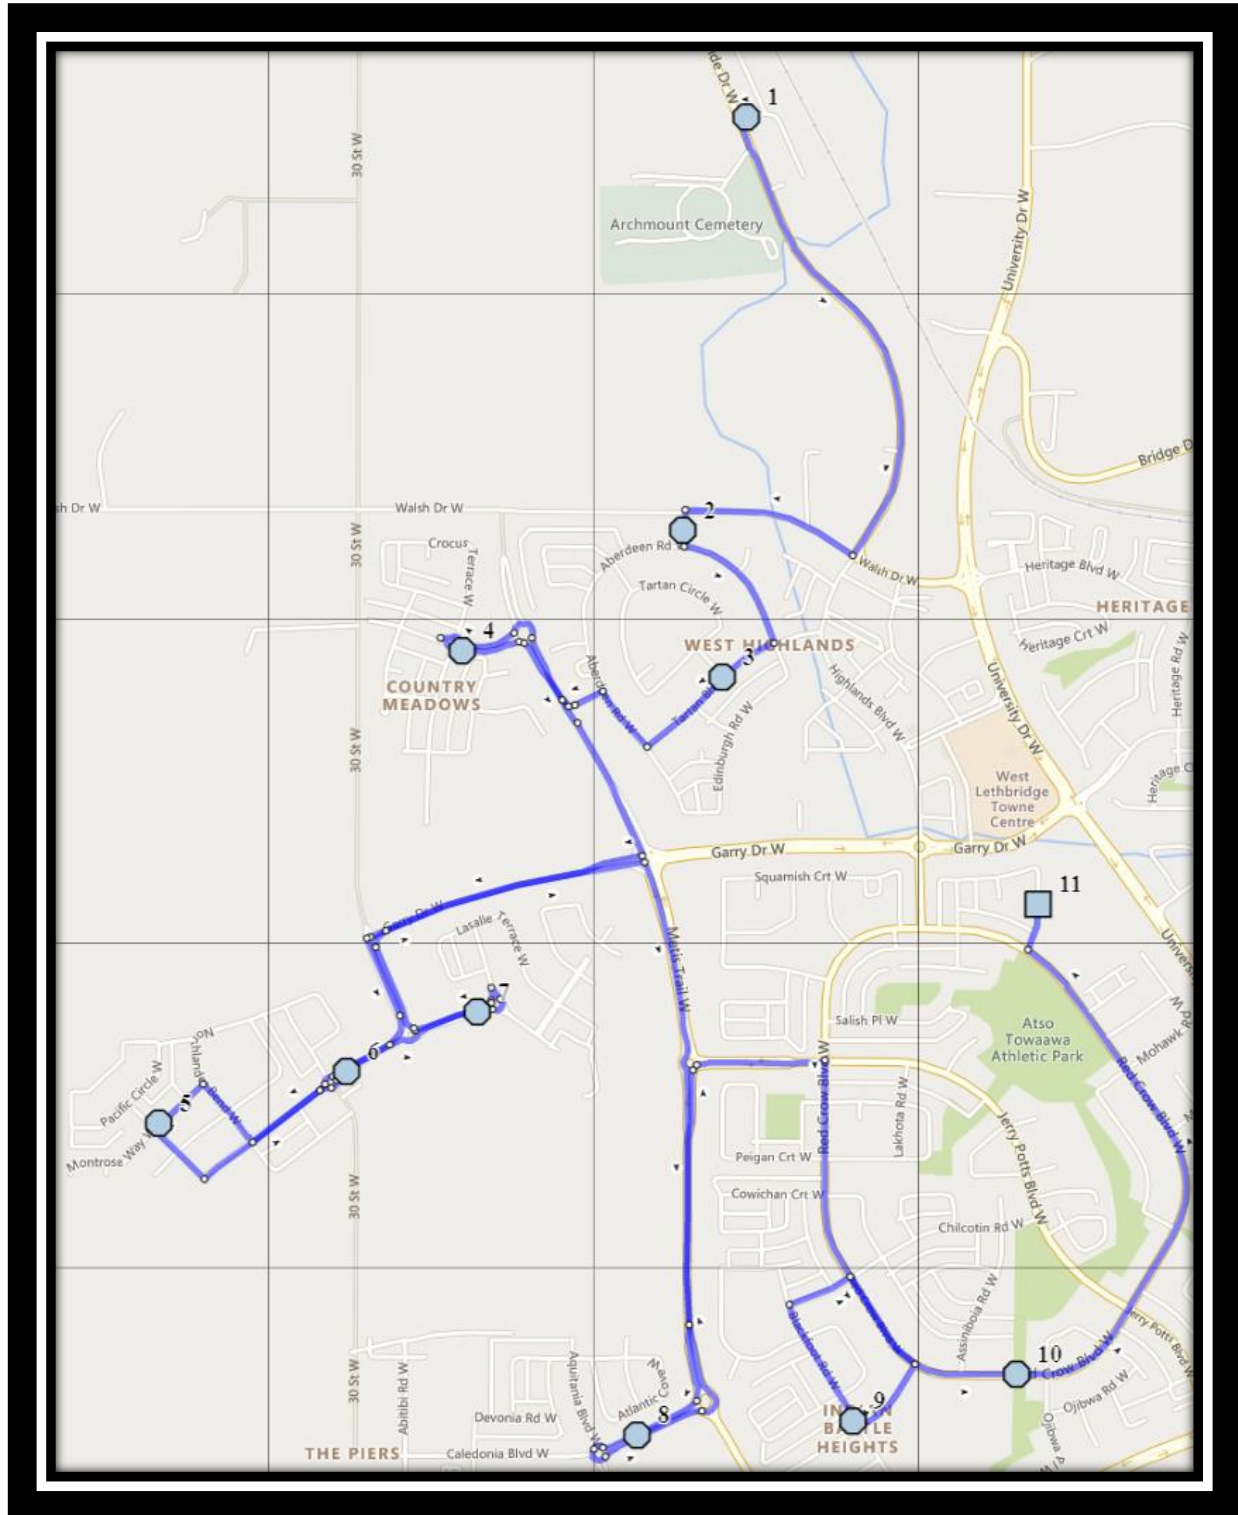

Van Tighem W1

REVISED: October 28, 2022

EFFECTIVE: November 2, 2022

PM Route same direction as AM

Father Leonard Van Tighem (403)-381-0953
25 Stoney Crescent W, Lethbridge, AB. T1K 6V5

Please arrive 5 minutes before scheduled pick up and drop off times. Times shown may vary due to weather & traffic conditions.
Bus routes and maps are subject to change. For the most up-to-date version, visit www.southland.ca/lethbridge.

25 Stoney Crescent W, Lethbridge, AB. T1K 6V5

Please arrive 5 minutes before scheduled pick up and drop off times. Times shown may vary due to weather & traffic conditions.

Bus routes and maps are subject to change. For the most up-to-date version, visit www.southland.ca/lethbridge.

Van Tighem W1

REVISED: October 28, 2022

EFFECTIVE: November 2, 2022

Monday to Friday

#1 - 8:06 AM - Westside Drive W Westbound - Trailer Park Mailboxes (W)

#2 - 8:09 AM - Aberdeen Gate West Southbound - mailbox

#3 - 8:10 AM - Tartan Blvd West Westbound - west of Tartan circle at intersection

#4 - 8:15 AM - Country Meadows Blvd West Eastbound - east of Crocus at lamp post

#5 - 8:20 AM - Northlander Lane West Westbound - east of Pacific at the corner