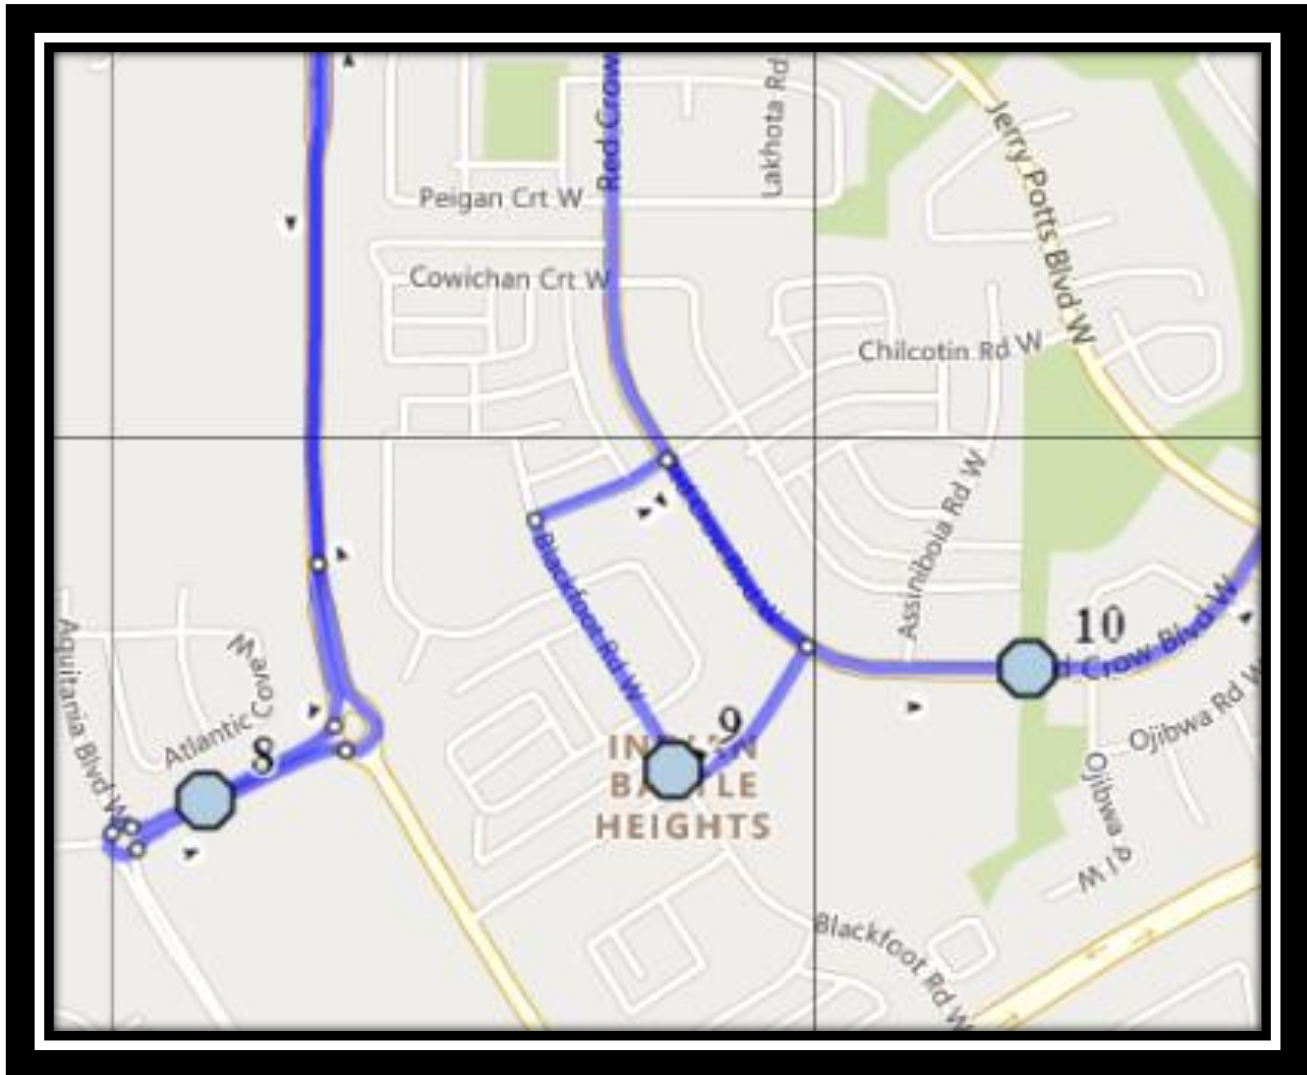

Van Tighem W1

REVISED: October 28, 2022

EFFECTIVE: November 2, 2022

Father Leonard Van Tighem (403)-381-0953

25 Stoney Crescent W, Lethbridge, AB. T1K 6V5

Please arrive 5 minutes before scheduled pick up and drop off times. Times shown may vary due to weather & traffic conditions.

Bus routes and maps are subject to change. For the most up-to-date version, visit www.southland.ca/lethbridge.