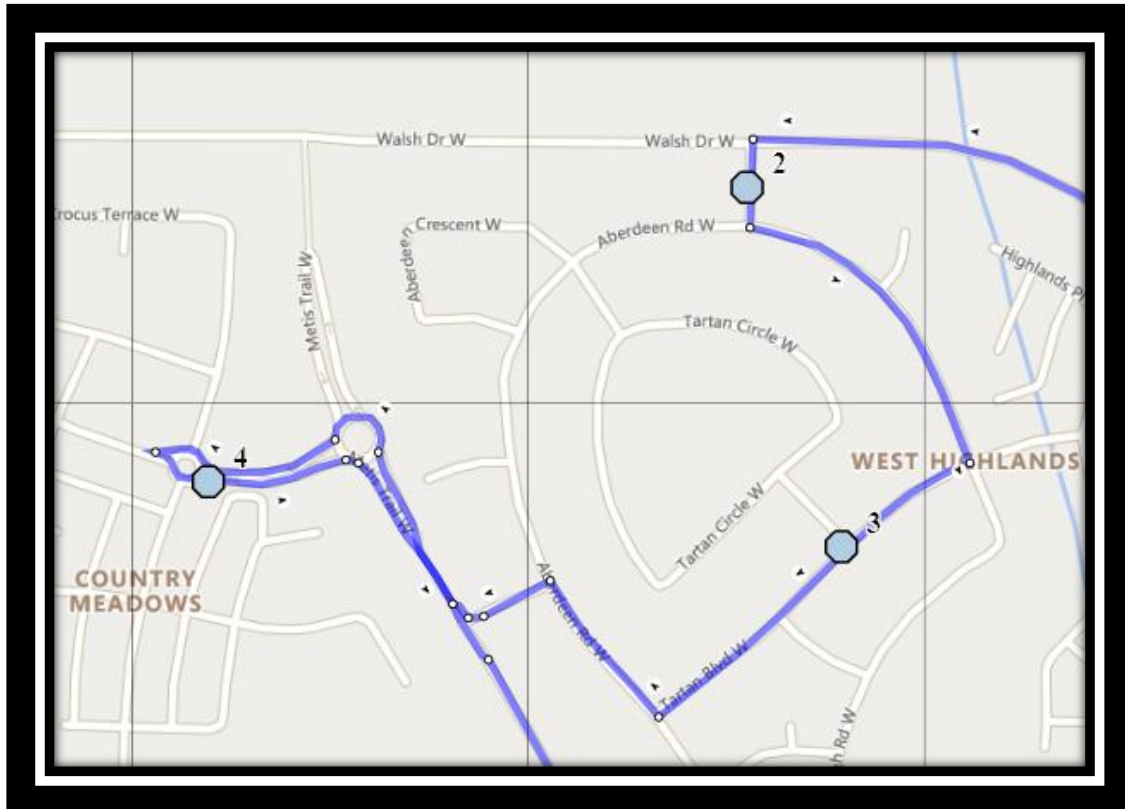

Van Tighem W1

REVISED: October 28, 2022

EFFECTIVE: November 2, 2022

Father Leonard Van Tighem (403)-381-0953

25 Stoney Crescent W, Lethbridge, AB. T1K 6V5

Please arrive 5 minutes before scheduled pick up and drop off times. Times shown may vary due to weather & traffic conditions.
Bus routes and maps are subject to change. For the most up-to-date version, visit www.southland.ca/lethbridge.