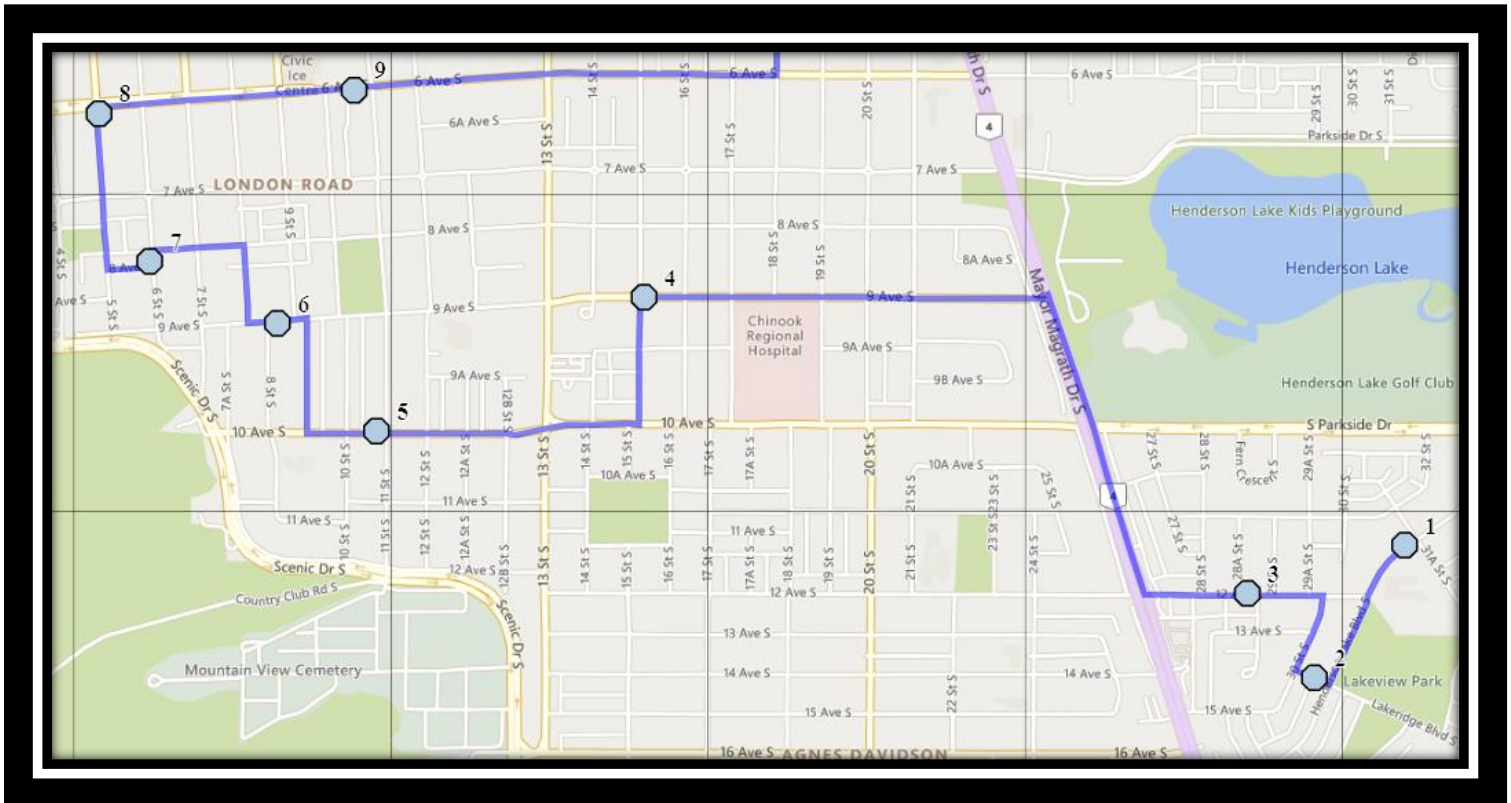

CFM S4

REVISED: December 9, 2022

EFFECTIVE: December 14, 2022

PM Route Same Direction as AM

Catholic Central High East – 405 18 Street South – (403) 327-4596

St. Francis Middle School – 333 18 Street South – (403) 327-3402

Ecole St. Mary’s – 422 20 Street South – (403) 327-3098

Please arrive 10 minutes before scheduled pick up and drop off times. Times shown may vary due to weather & traffic conditions. Bus routes and maps are subject to change. For the most up-to-date version, visit www.southland.ca/lethbridge.