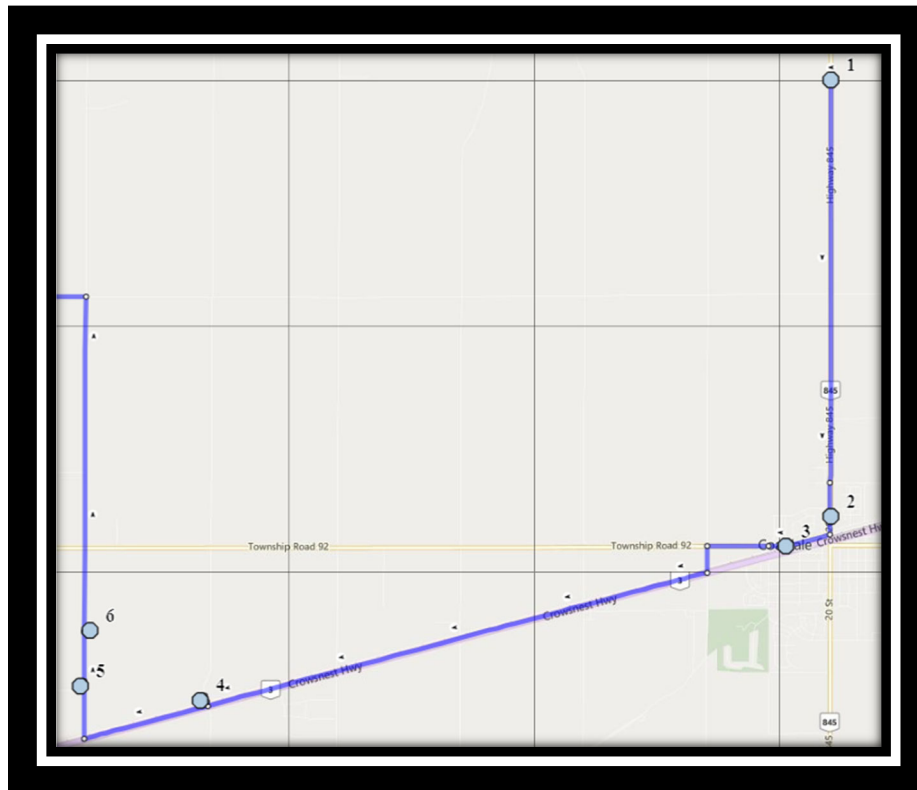

CFM Coaldale North

REVISED: October 7, 2022

EFFECTIVE: October 12, 2022

Catholic Central High East – 405 18 Street South – (403) 327-4596

St. Francis Middle School – 333 18 Street South – (403) 327-3402

Ecole St. Mary's – 422 20 Street South – (403) 327-3098

Please arrive 10 minutes before scheduled pick up and drop off times. Times shown may vary due to weather & traffic conditions.

Bus routes and maps are subject to change. For the most up-to-date version, visit www.southland.ca/lethbridge.