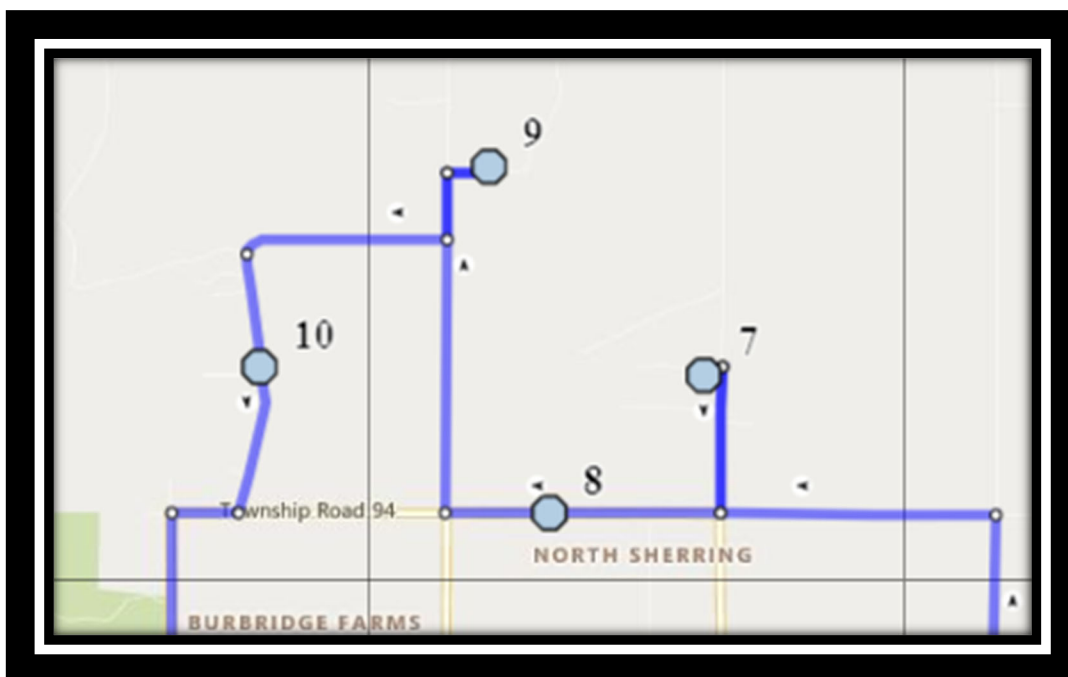

CFM Coaldale North

REVISED: October 7, 2022

EFFECTIVE: October 12, 2022

Catholic Central High East – 405 18 Street South – (403) 327-4596

St. Francis Middle School – 333 18 Street South – (403) 327-3402

Ecole St. Mary's – 422 20 Street South – (403) 327-3098

Please arrive 10 minutes before scheduled pick up and drop off times. Times shown may vary due to weather & traffic conditions.

Bus routes and maps are subject to change. For the most up-to-date version, visit www.southland.ca/lethbridge.