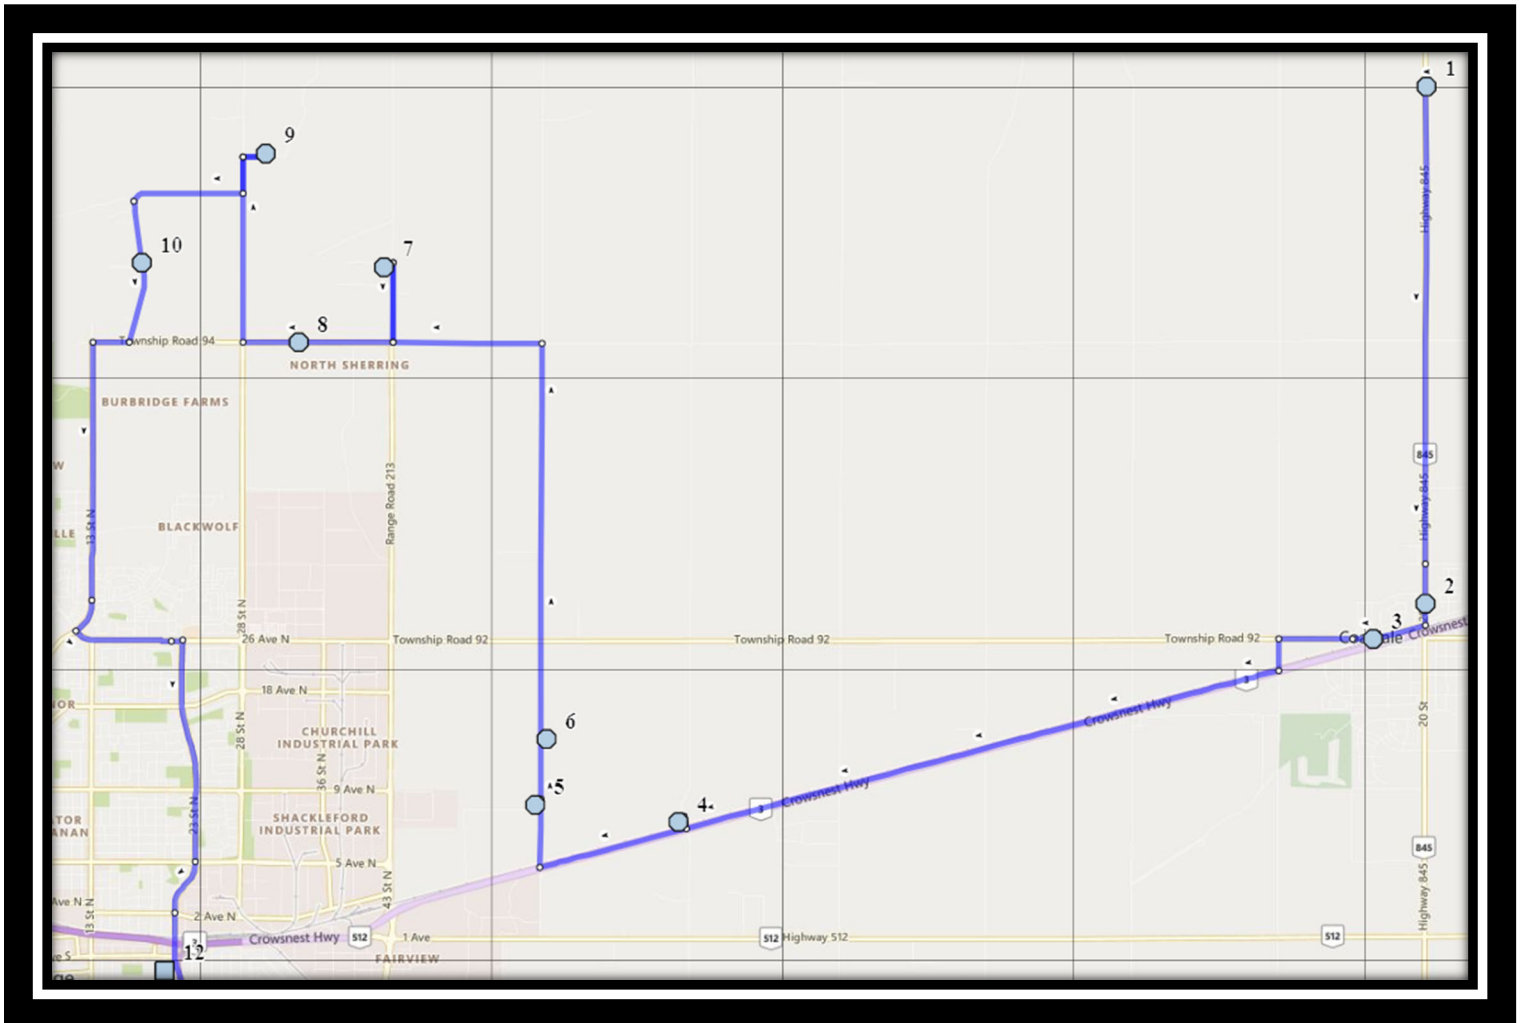

CFM Coaldale North

REVISED: October 7, 2022

EFFECTIVE: October 12, 2022

PM route reverse of AM

Catholic Central High East – 405 18 Street South – (403) 327-4596

St. Francis Middle School – 333 18 Street South – (403) 327-3402

Ecole St. Mary's – 422 20 Street South – (403) 327-3098

Please arrive 10 minutes before scheduled pick up and drop off times. Times shown may vary due to weather & traffic conditions.
Bus routes and maps are subject to change. For the most up-to-date version, visit www.southland.ca/lethbridge.