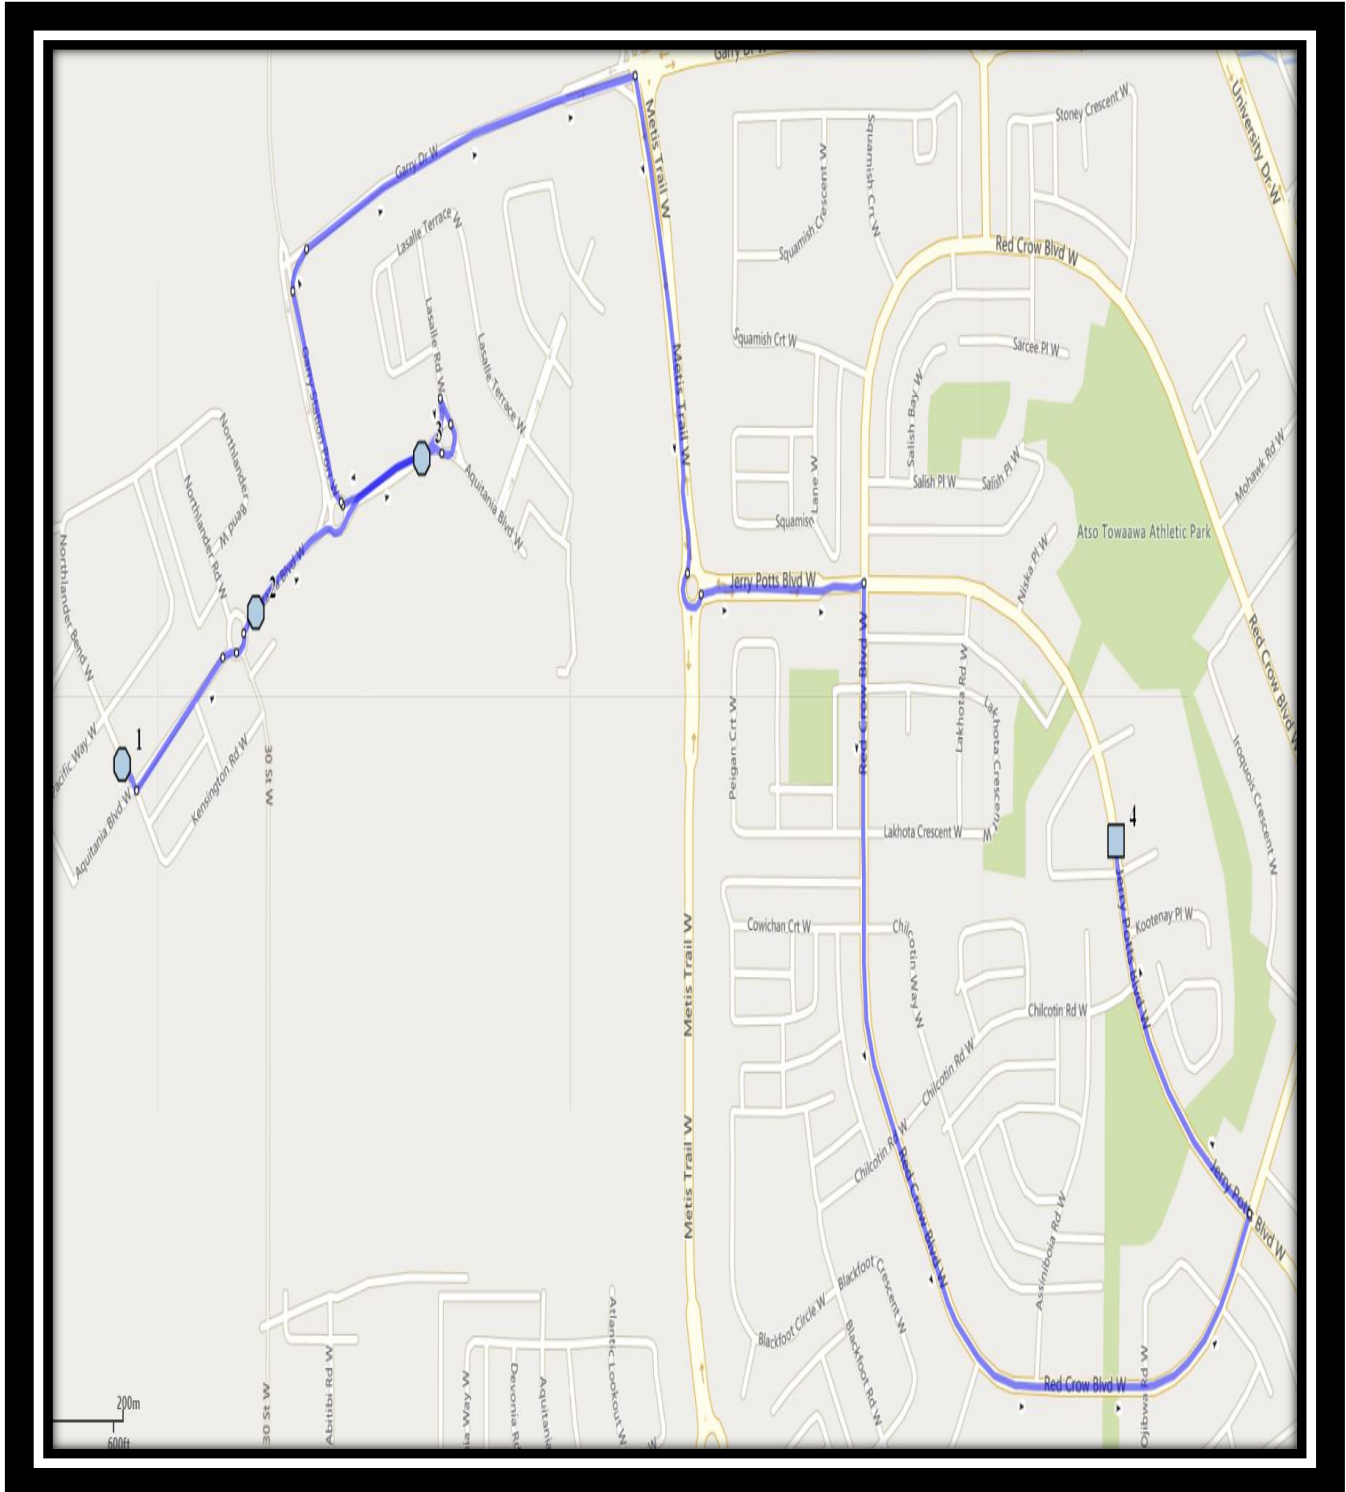

# Mike Mountain Horse W1

REVISED: November 14, 2022

EFFECTIVE: November 30, 2022

**PM Route Stop 3 and then 1 & 2**

## Monday – Thursday

**#1 - 3:52 PM - Mike Mountain Horse**

**#2 - 4:00 PM - Aquitania Blvd W Eastbound - west of traffic circle**

**#3 - 4:04 PM - Northlander Bend West Southbound - north of Aquitania at alley**