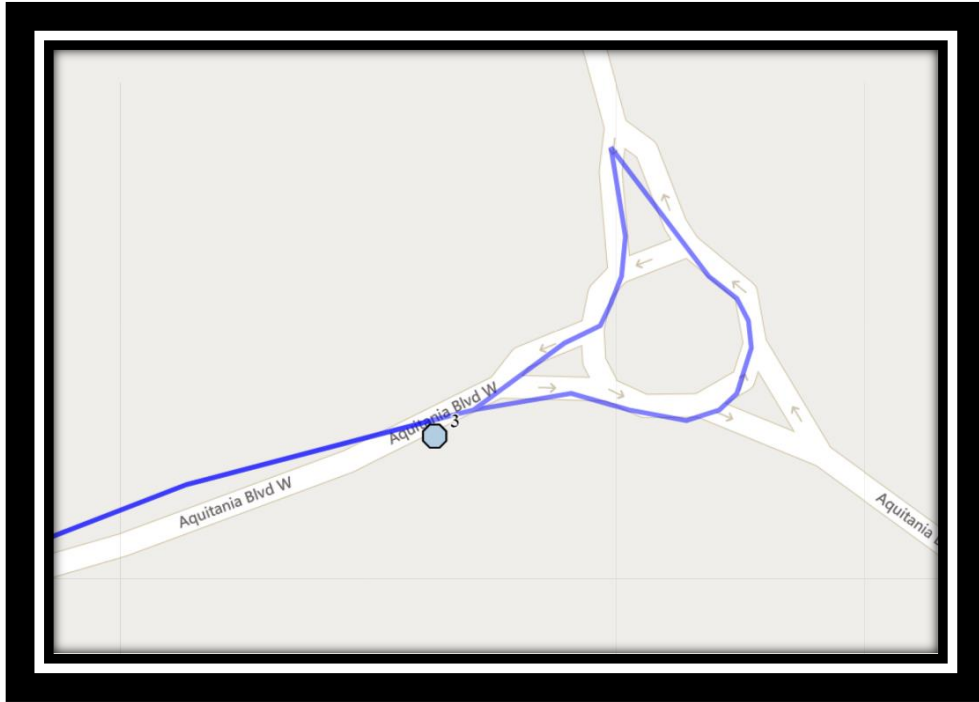

Mike Mountain Horse W1

REVISED: November 14, 2022

EFFECTIVE: November 30, 2022

Mike Mountain Horse – 155 Jerry Potts Blvd West – (403) 381-2211

Please arrive 10 minutes before scheduled pick up and drop off times. Times shown may vary due to weather & traffic conditions.

Bus routes and maps are subject to change. For the most up-to-date version, visit www.southland.ca/lethbridge.