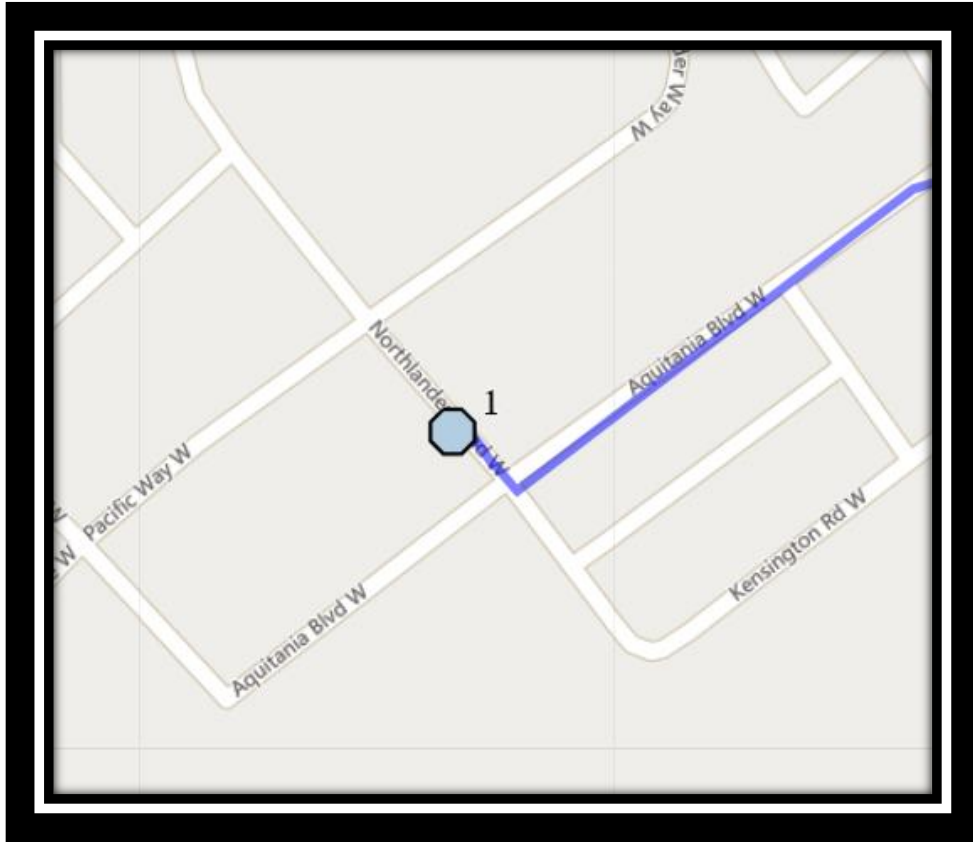

Mike Mountain Horse W1

REVISED: November 14, 2022

EFFECTIVE: November 30, 2022

Mike Mountain Horse – 155 Jerry Potts Blvd West – (403) 381-2211

Please arrive 10 minutes before scheduled pick up and drop off times. Times shown may vary due to weather & traffic conditions.

Bus routes and maps are subject to change. For the most up-to-date version, visit www.southland.ca/lethbridge.