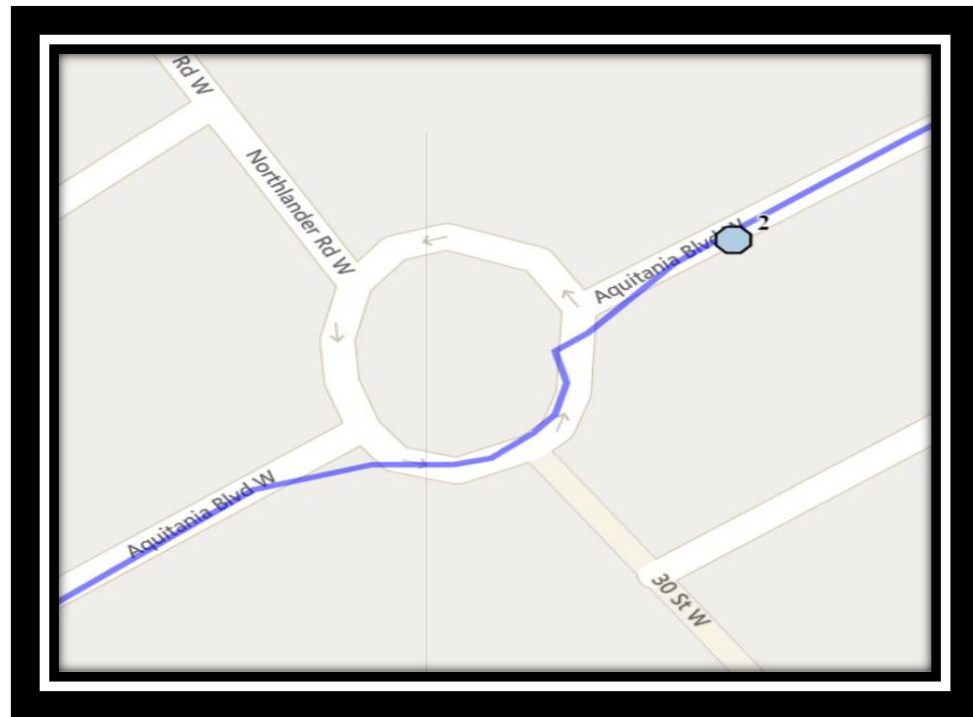

Mike Mountain Horse W1

REVISED: November 14, 2022

EFFECTIVE: November 30, 2022

Mike Mountain Horse – 155 Jerry Potts Blvd West – (403) 381-2211

Please arrive 10 minutes before scheduled pick up and drop off times. Times shown may vary due to weather & traffic conditions.

Bus routes and maps are subject to change. For the most up-to-date version, visit www.southland.ca/lethbridge.