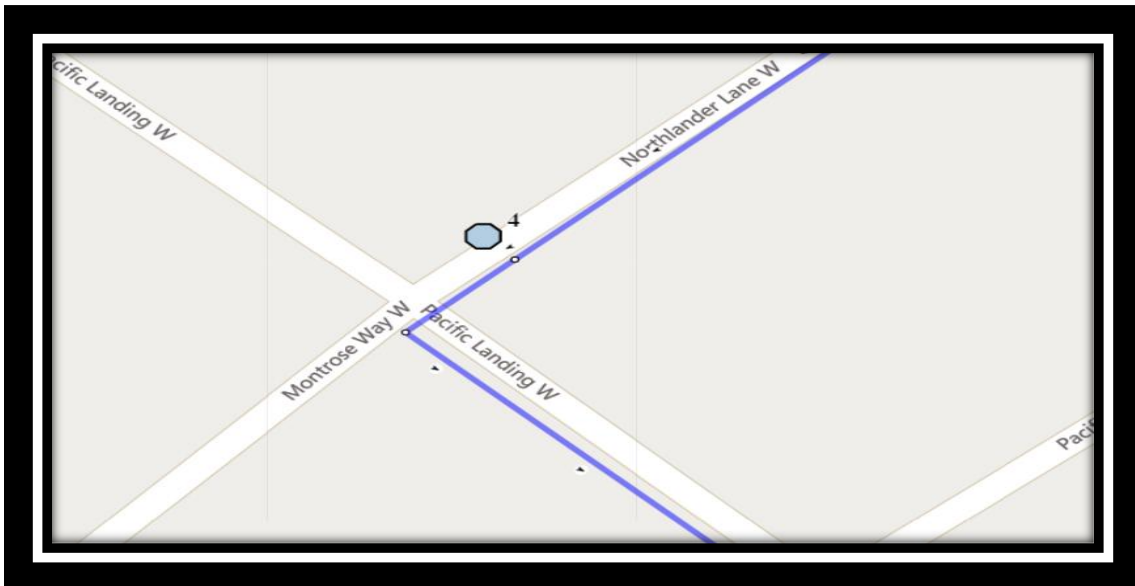

Mike Mountain Horse W2

REVISED: November 14, 2022

EFFECTIVE: November 30, 2022

Mike Mountain Horse – 155 Jerry Potts Blvd West – (403) 381-2211

Please arrive 10 minutes before scheduled pick up and drop off times. Times shown may vary due to weather & traffic conditions.

Bus routes and maps are subject to change. For the most up-to-date version, visit www.southland.ca/lethbridge.