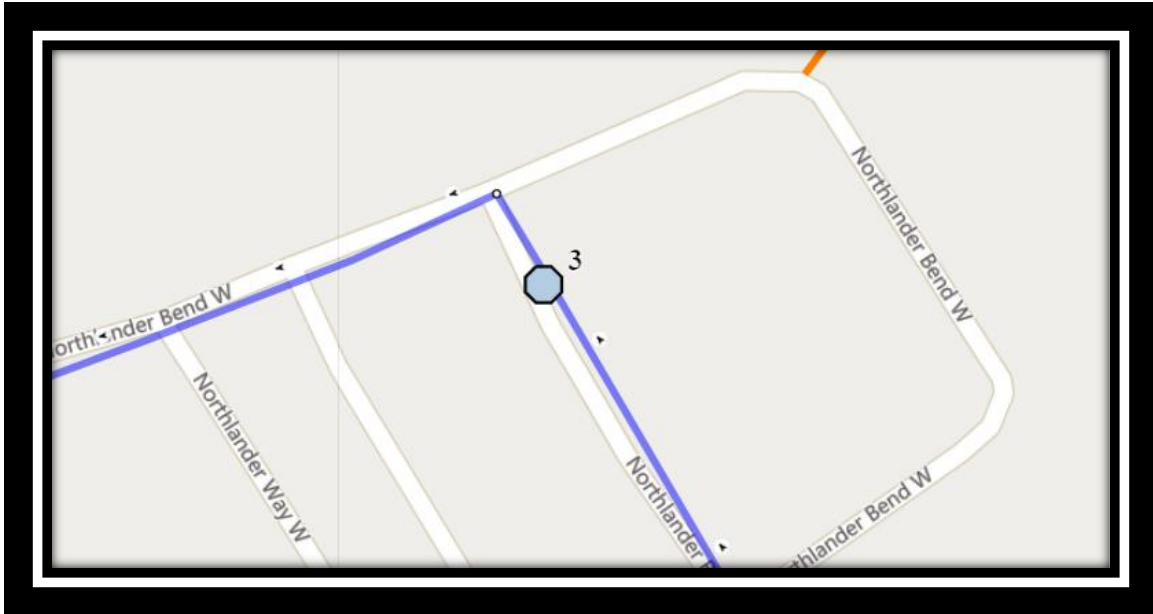

Mike Mountain Horse W2

REVISED: November 14, 2022

EFFECTIVE: November 30, 2022

Mike Mountain Horse – 155 Jerry Potts Blvd West – (403) 381-2211

Please arrive 10 minutes before scheduled pick up and drop off times. Times shown may vary due to weather & traffic conditions.

Bus routes and maps are subject to change. For the most up-to-date version, visit www.southland.ca/lethbridge.