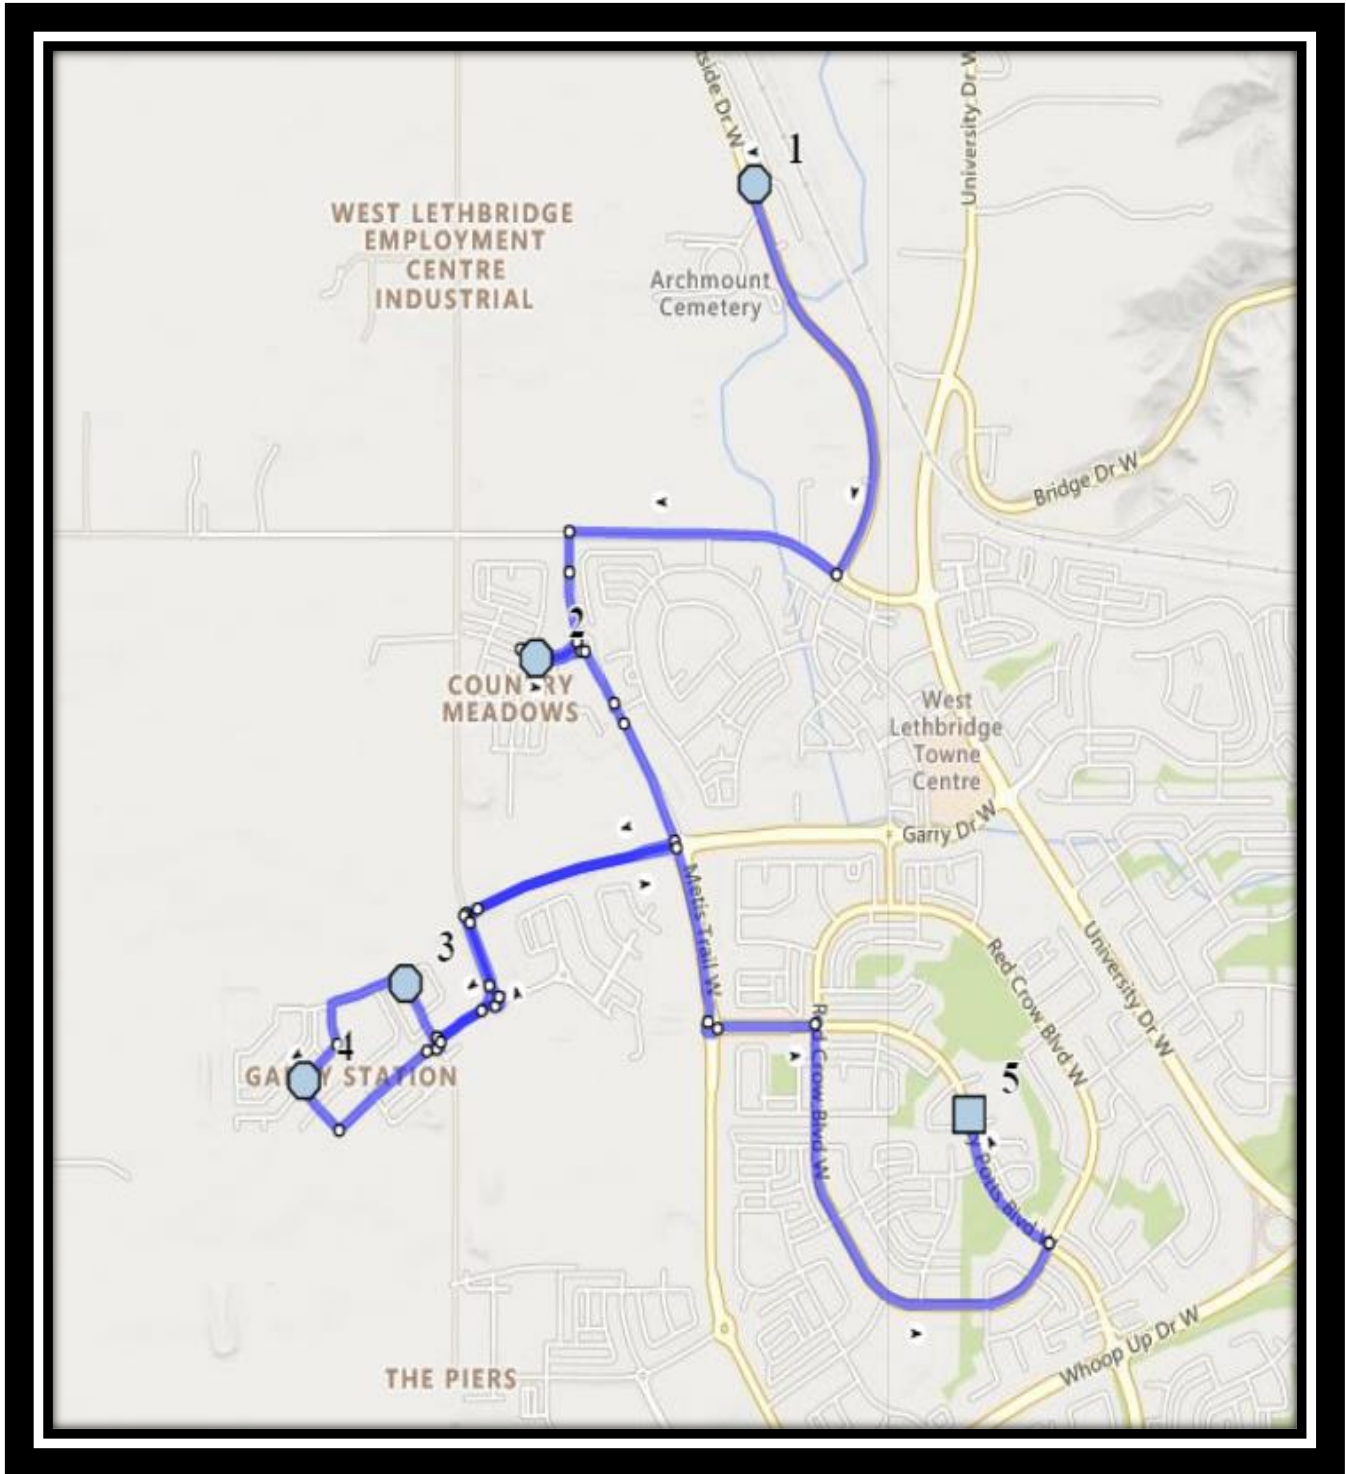

# Mike Mountain Horse W2

REVISED: November 14, 2022

EFFECTIVE: November 30, 2022

**PM Route Stop 3,4,2 & 1**

**#4 - 8:22 AM - Northlander Lane West Westbound - east of Pacific at the corner**

**#5 - 8:30 AM - Mike Mountain Horse**

## Monday – Thursday

**#1 - 3:52 PM - Mike Mountain Horse**

**#2 - 3:56 PM - Northlander Road West - south of Northlander Bend at power boxes**

**#3 - 3:58 PM - Northlander Lane West Westbound - east of Pacific at the corner**

Please arrive 10 minutes before scheduled pick up and drop off times. Times shown may vary due to weather & traffic conditions.

Bus routes and maps are subject to change. For the most up-to-date version, visit [www.southland.ca/lethbridge](http://www.southland.ca/lethbridge).