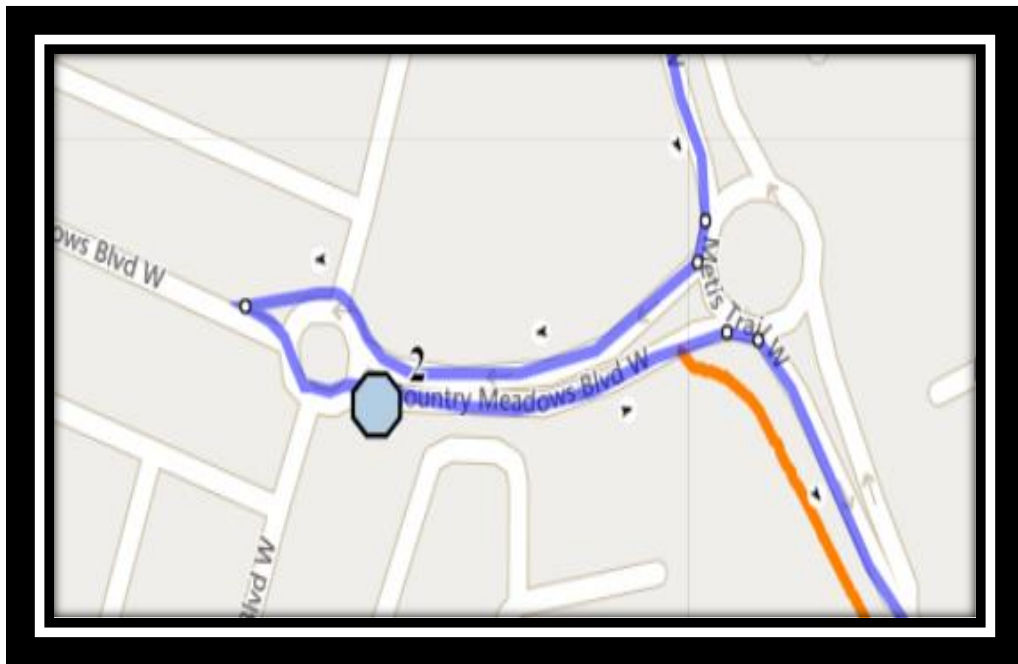

Mike Mountain Horse W2

REVISED: November 14, 2022

EFFECTIVE: November 30, 2022

Mike Mountain Horse – 155 Jerry Potts Blvd West – (403) 381-2211

Please arrive 10 minutes before scheduled pick up and drop off times. Times shown may vary due to weather & traffic conditions.

Bus routes and maps are subject to change. For the most up-to-date version, visit www.southland.ca/lethbridge.