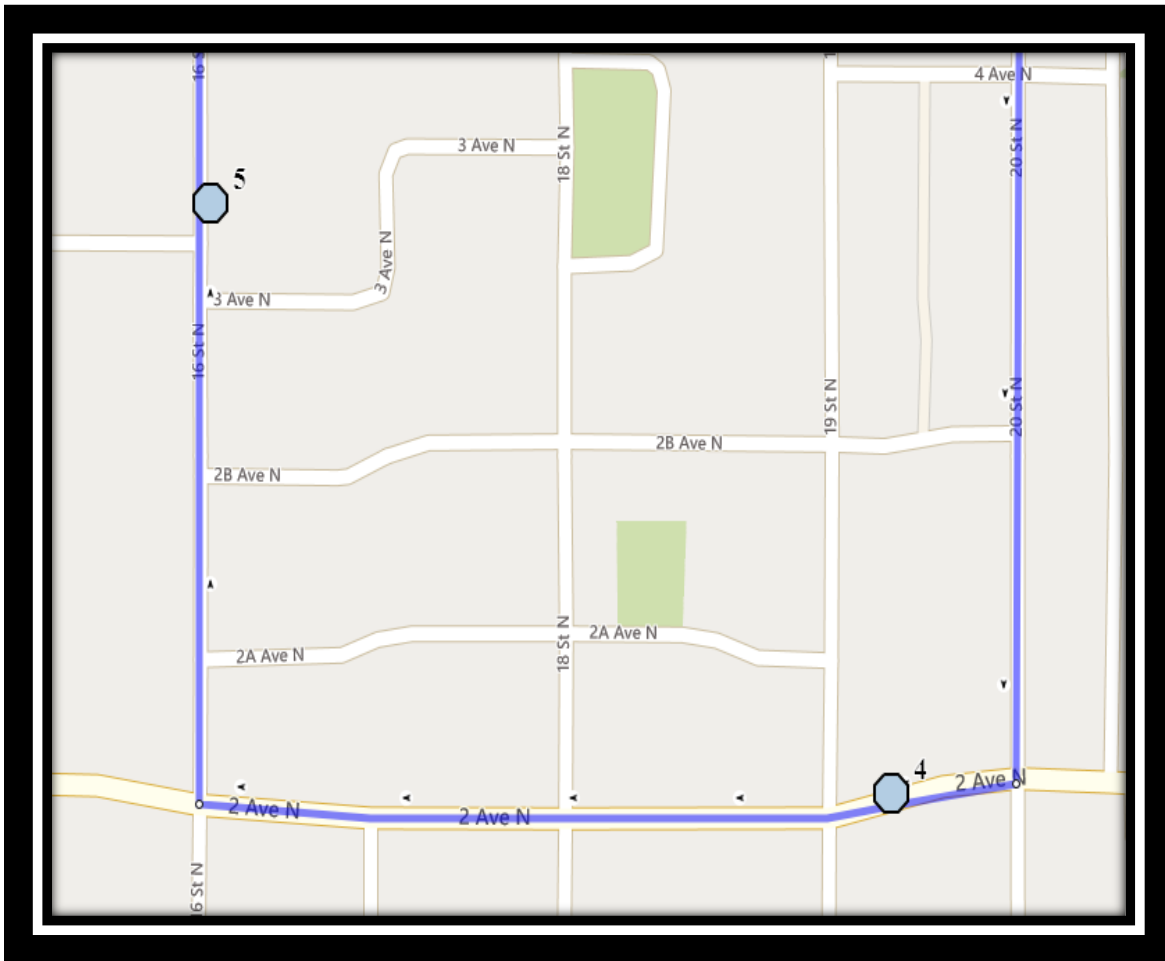

St. Paul N2

REVISED: December 9, 2022

EFFECTIVE: December 14, 2022

St Paul – 1212 12th Avenue South – (403) 328-0611

Please arrive 10 minutes before scheduled pick up and drop off times. Times shown may vary due to weather & traffic conditions.
Bus routes and maps are subject to change. For the most up-to-date version, visit www.southland.ca/lethbridge.