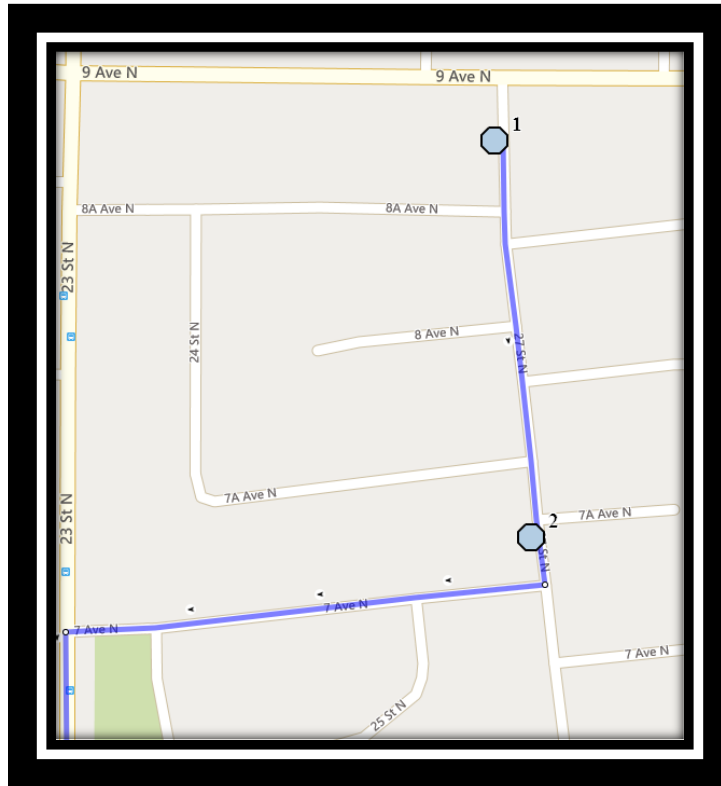

St. Paul N2

REVISED: December 9, 2022

EFFECTIVE: December 14, 2022

St Paul – 1212 12th Avenue South – (403) 328-0611

Please arrive 10 minutes before scheduled pick up and drop off times. Times shown may vary due to weather & traffic conditions.

Bus routes and maps are subject to change. For the most up-to-date version, visit www.southland.ca/lethbridge.