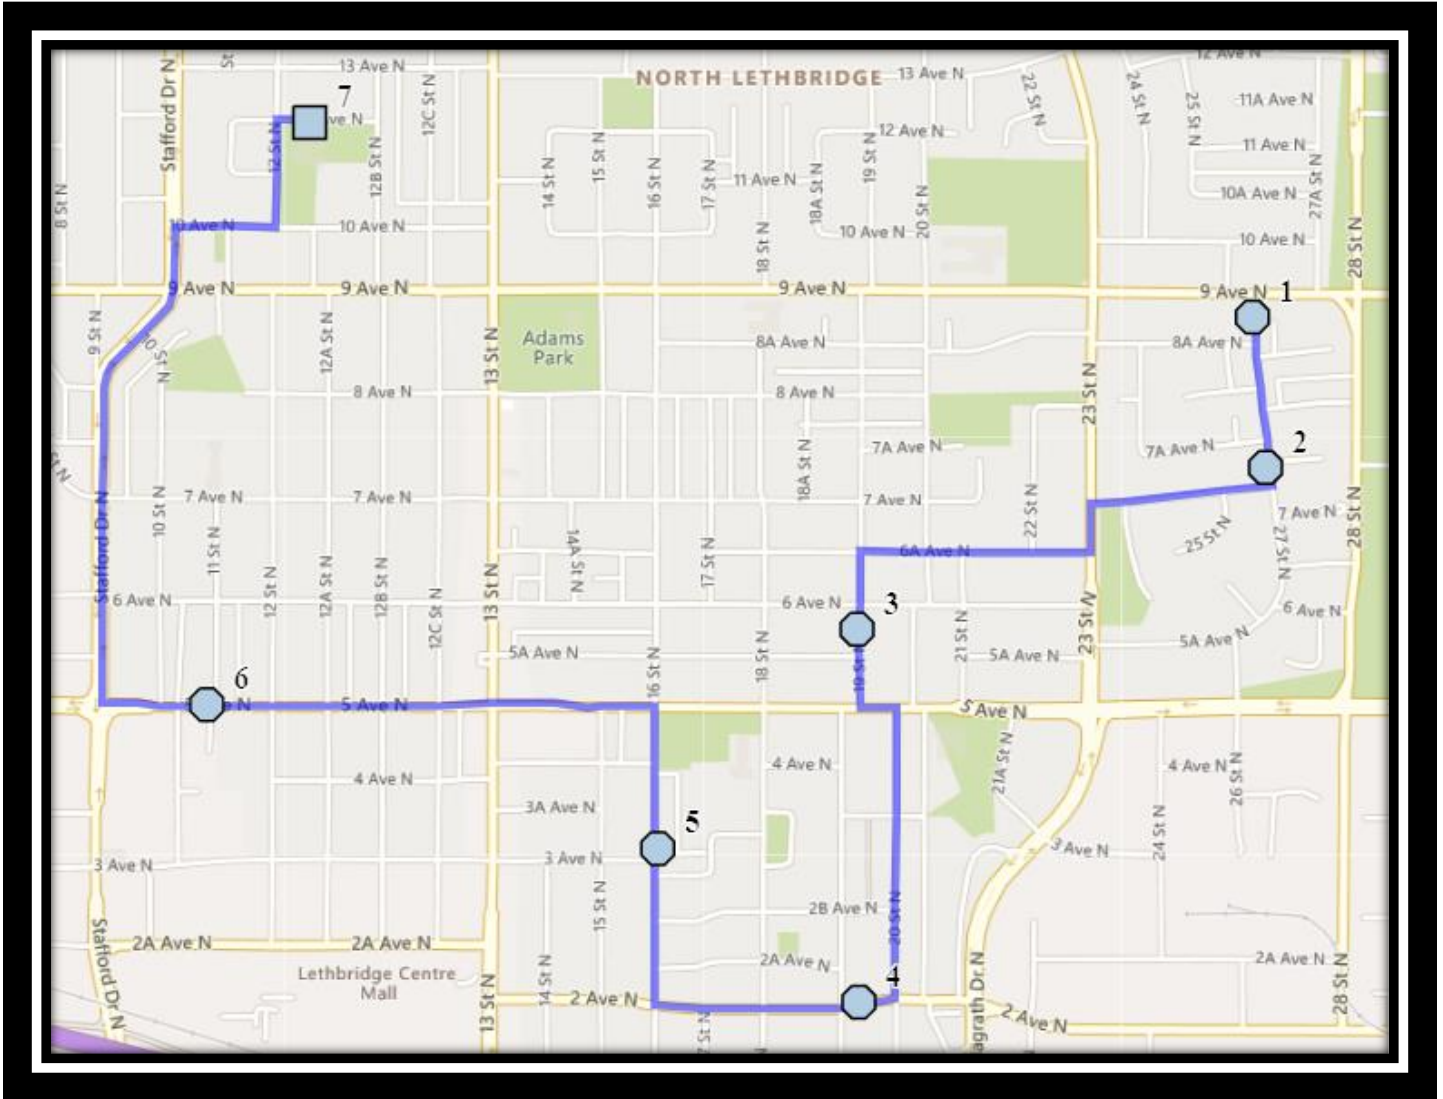

St. Paul N2

REVISED: December 9, 2022

EFFECTIVE: December 14, 2022

PM Route Same Direction as AM

St Paul – 1212 12th Avenue South – (403) 328-0611

Please arrive 10 minutes before scheduled pick up and drop off times. Times shown may vary due to weather & traffic conditions.
Bus routes and maps are subject to change. For the most up-to-date version, visit www.southland.ca/lethbridge.

St. Paul N2

REVISED: December 9, 2022

EFFECTIVE: December 14, 2022

St Paul – 1212 12th Avenue South – (403) 328-0611

Please arrive 10 minutes before scheduled pick up and drop off times. Times shown may vary due to weather & traffic conditions.

#3 - 8:17 AM - 19 St North - south of 6 Ave at alley

#4 - 8:19 AM - 2 Ave North Westbound - east of 19 St N by lamp post

#5 - 8:21 AM - 16th St N northbound after 3rd Ave N

#6 - 8:25 AM - 5 Ave North Westbound - west of 11 St North before ally

#4 - 12:52 PM - 19 St North - south of 6 Ave at alley

#5 - 12:55 PM - 2 Ave North Westbound - east of 19 St N by lamp post

#6 - 12:57 PM - 16th St N northbound after 3rd Ave N

#7 - 12:59 PM - 5 Ave North Westbound - west of 11 St North before ally