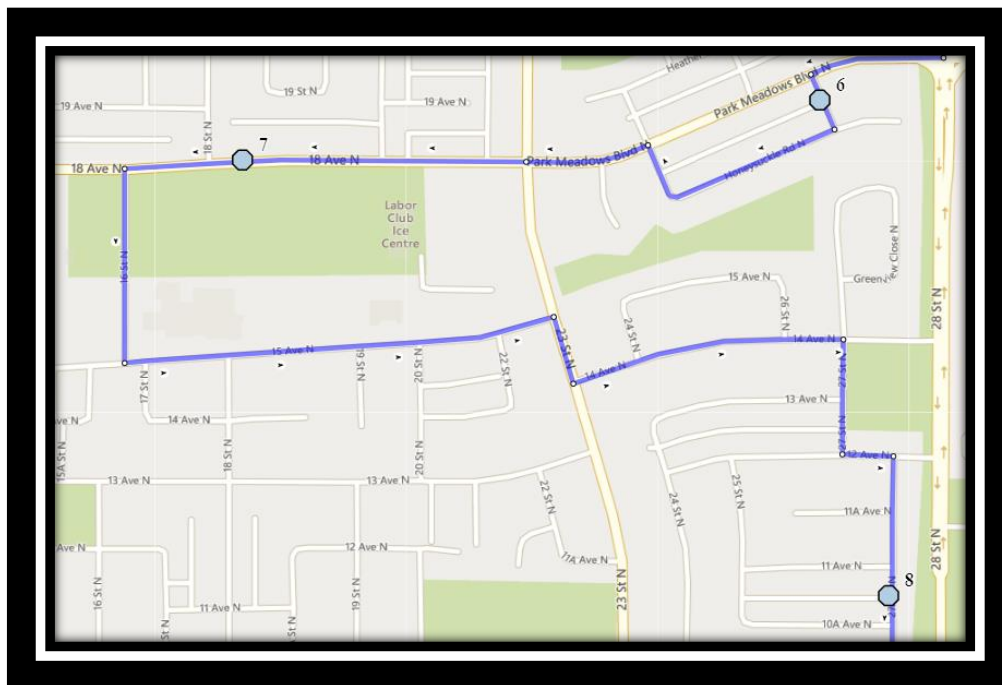

Davidson/Bawden N1

REVISED: January 13, 2023

EFFECTIVE: January 18, 2023

Ecole Agnes Davidson – 2103 20 Street South – (403) 328-5153

Fleetwood Bawden – 1222 9 Ave. South – (403) 327-5818

Please arrive 10 minutes before scheduled pick up and drop off times. Times shown may vary due to weather & traffic conditions.
Bus routes and maps are subject to change. For the most up-to-date version, visit www.southland.ca/lethbridge.