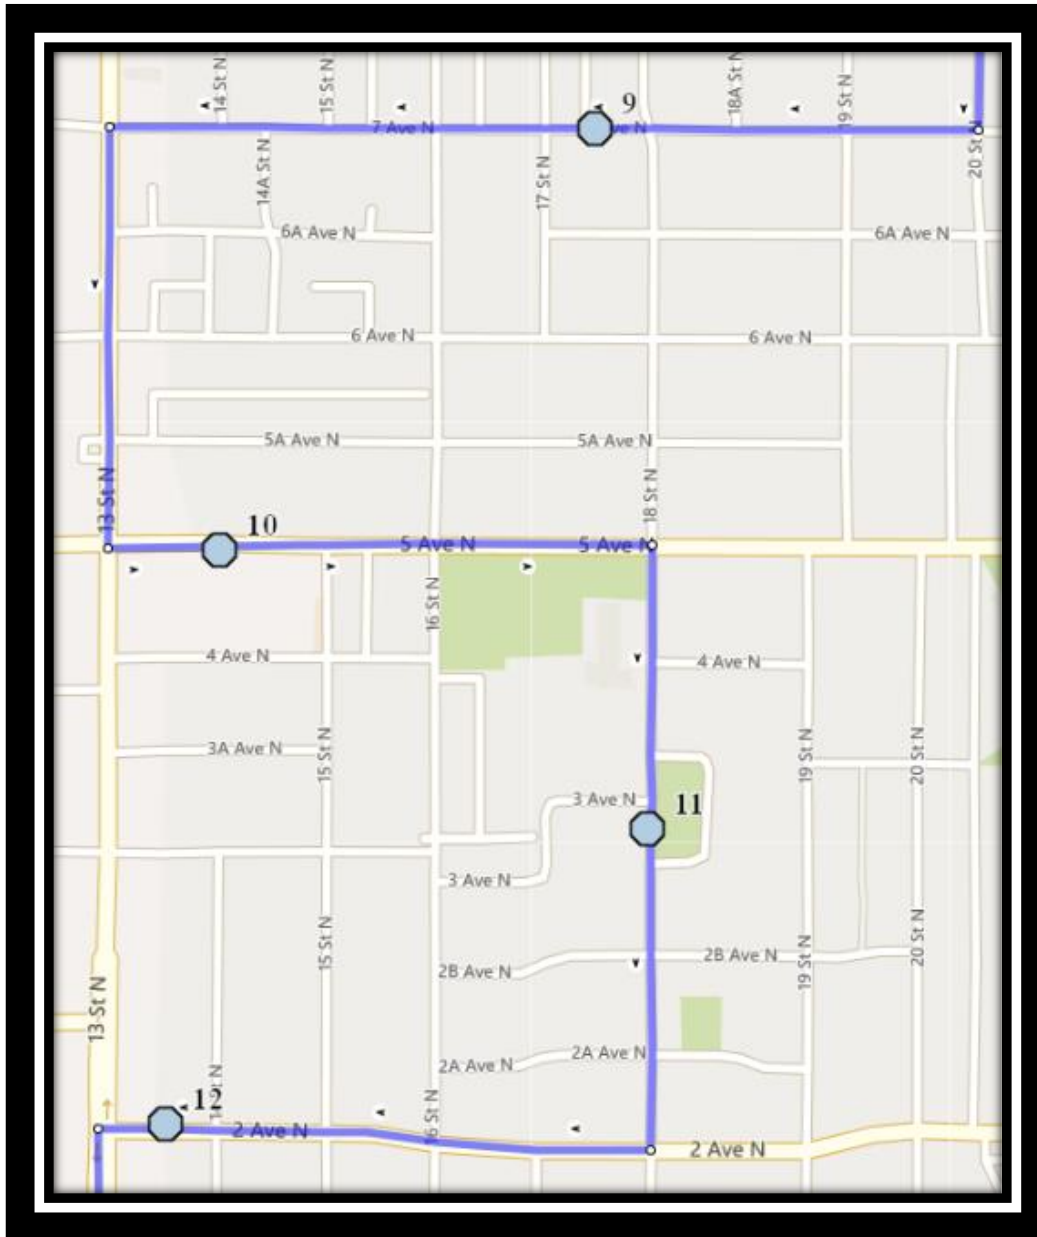

Davidson/Bawden N1

REVISED: January 13, 2023

EFFECTIVE: January 18, 2023

PM Route Same Direction as AM

Ecole Agnes Davidson – 2103 20 Street South – (403) 328-5153

Fleetwood Bawden – 1222 9 Ave. South – (403) 327-5818

Davidson/Bawden N1

REVISED: January 13, 2023

EFFECTIVE: January 18, 2023

Ecole Agnes Davidson – 2103 20 Street South – (403) 328-5153

Fleetwood Bawden – 1222 9 Ave. South – (403) 327-5818

Please arrive 10 minutes before scheduled pick up and drop off times. Times shown may vary due to weather & traffic conditions.
Bus routes and maps are subject to change. For the most up-to-date version, visit www.southland.ca/lethbridge.

#6 - 7:59 AM - Larkspur Rd N Southbound - north of alley

#7 - 8:02 AM - 18 Ave North Westbound - east of 18 St N across from baseball diamond

#8 - 8:07 AM - 27A Street North Southbound - south of 11 Ave N before alley