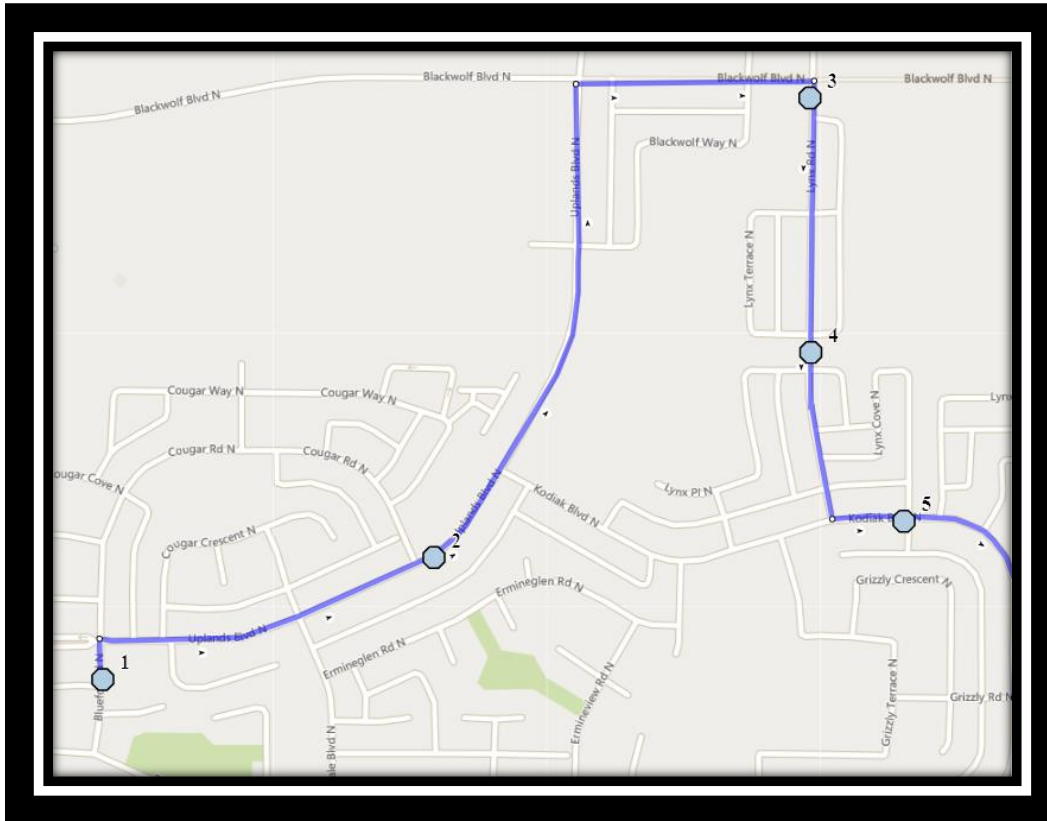

Davidson/Bawden N1

REVISED: January 13, 2023

EFFECTIVE: January 18, 2023

PM Route Same Direction as AM

Ecole Agnes Davidson – 2103 20 Street South – (403) 328-5153

Fleetwood Bawden – 1222 9 Ave. South – (403) 327-5818

Davidson/Bawden N1

REVISED: January 13, 2023

EFFECTIVE: January 18, 2023

Ecole Agnes Davidson – 2103 20 Street South – (403) 328-5153

Fleetwood Bawden – 1222 9 Ave. South – (403) 327-5818

Please arrive 10 minutes before scheduled pick up and drop off times. Times shown may vary due to weather & traffic conditions.
Bus routes and maps are subject to change. For the most up-to-date version, visit www.southland.ca/lethbridge.

#6 - 7:59 AM - Larkspur Rd N Southbound - north of alley

#7 - 8:02 AM - 18 Ave North Westbound - east of 18 St N across from baseball diamond

#8 - 8:07 AM - 27A Street North Southbound - south of 11 Ave N before alley

#8 - 4:21 PM - Larkspur Rd N Southbound - north of alley

#9 - 4:23 PM - 18 Ave North Westbound - east of 18 St N across from baseball diamond

#10 - 4:28 PM - 27A Street North Southbound - south of 11 Ave N before alley