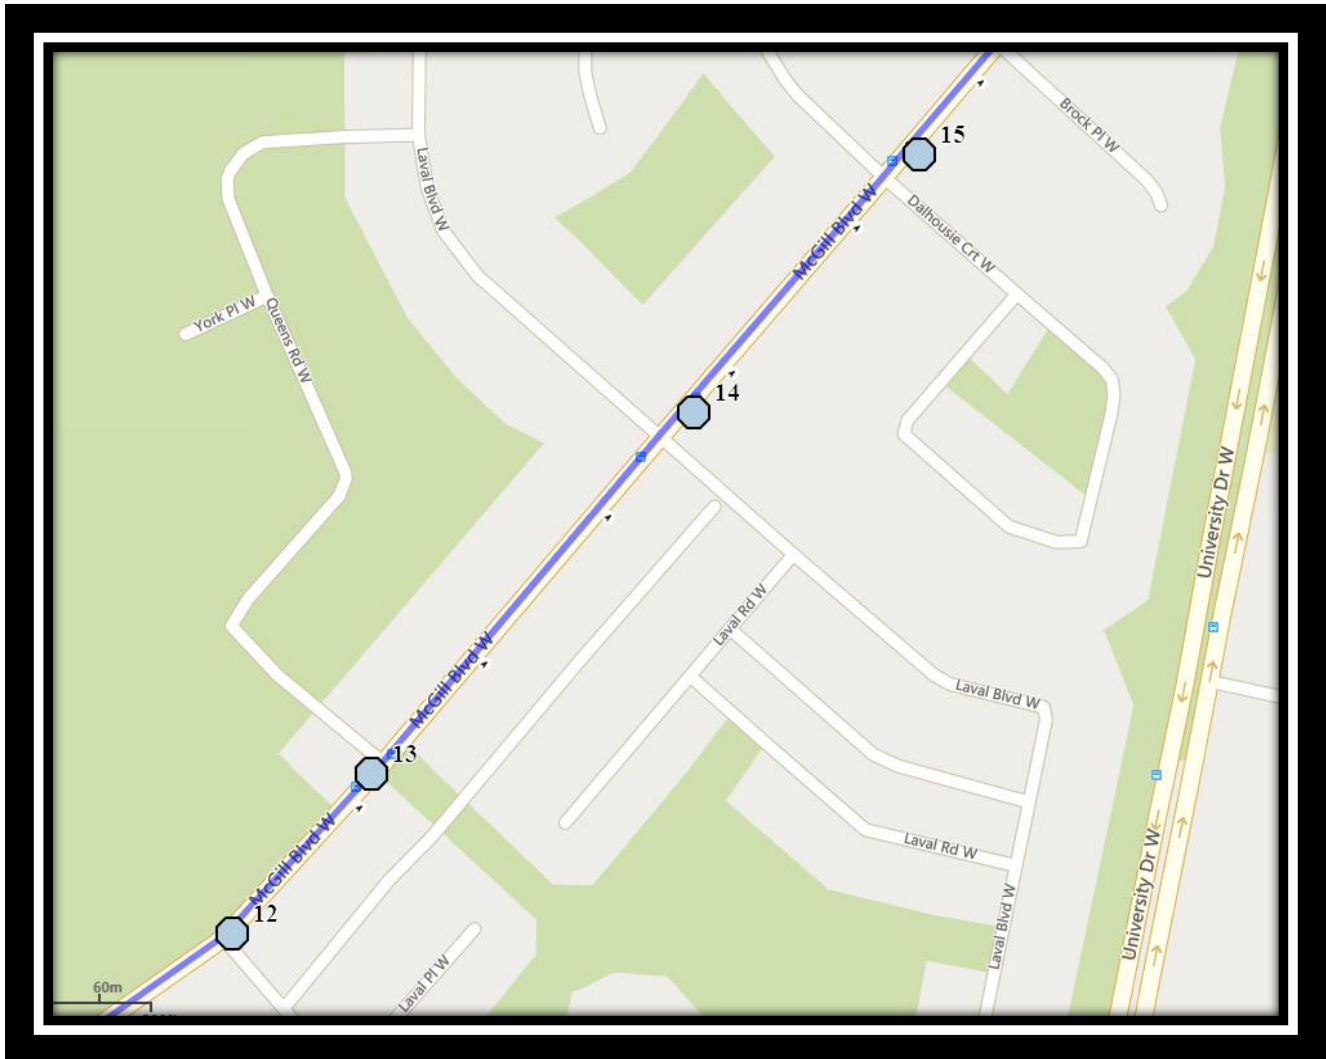

Davidson/Bawden W3

REVISED: January 6, 2022

EFFECTIVE: January 11, 2022

Ecole Agnes Davidson – 2103 20 Street South – (403) 328-5153

Fleetwood Bawden – 1222 9 Ave. South – (403) 327-5818

Please arrive 10 minutes before scheduled pick up and drop off times. Times shown may vary due to weather & traffic conditions.

Bus routes and maps are subject to change. For the most up-to-date version, visit www.southland.ca/lethbridge.

Davidson/Bawden W3

REVISED: January 6, 2022

EFFECTIVE: January 11, 2022

Ecole Agnes Davidson – 2103 20 Street South – (403) 328-5153

Davidson/Bawden W3

REVISED: January 6, 2022

EFFECTIVE: January 11, 2022

Monday to Friday

- #1 - 7:53 AM - Edgewood Blvd W Eastbound - east of Sherwood Blvd at mailboxes
- #2 - 7:54 AM - Coachwood Point W Southbound - at greenspace pathway
- #3 - 7:56 AM - Coachwood Point W Southbound - north of Ridgewood Blvd at the power box
- #4 - 8:01 AM - Columbia Blvd W Westbound -west of Lafayette Blvd at intersection

- #8 - 8:06 AM - Columbia Blvd West Southbound - north of Rutgers

- #9 - 8:08 AM - Columbia Blvd W Southbound - Across from mall south of alley

- #10 - 8:10 AM - Columbia Blvd W Southbound - south of Columbia Bay at intersection