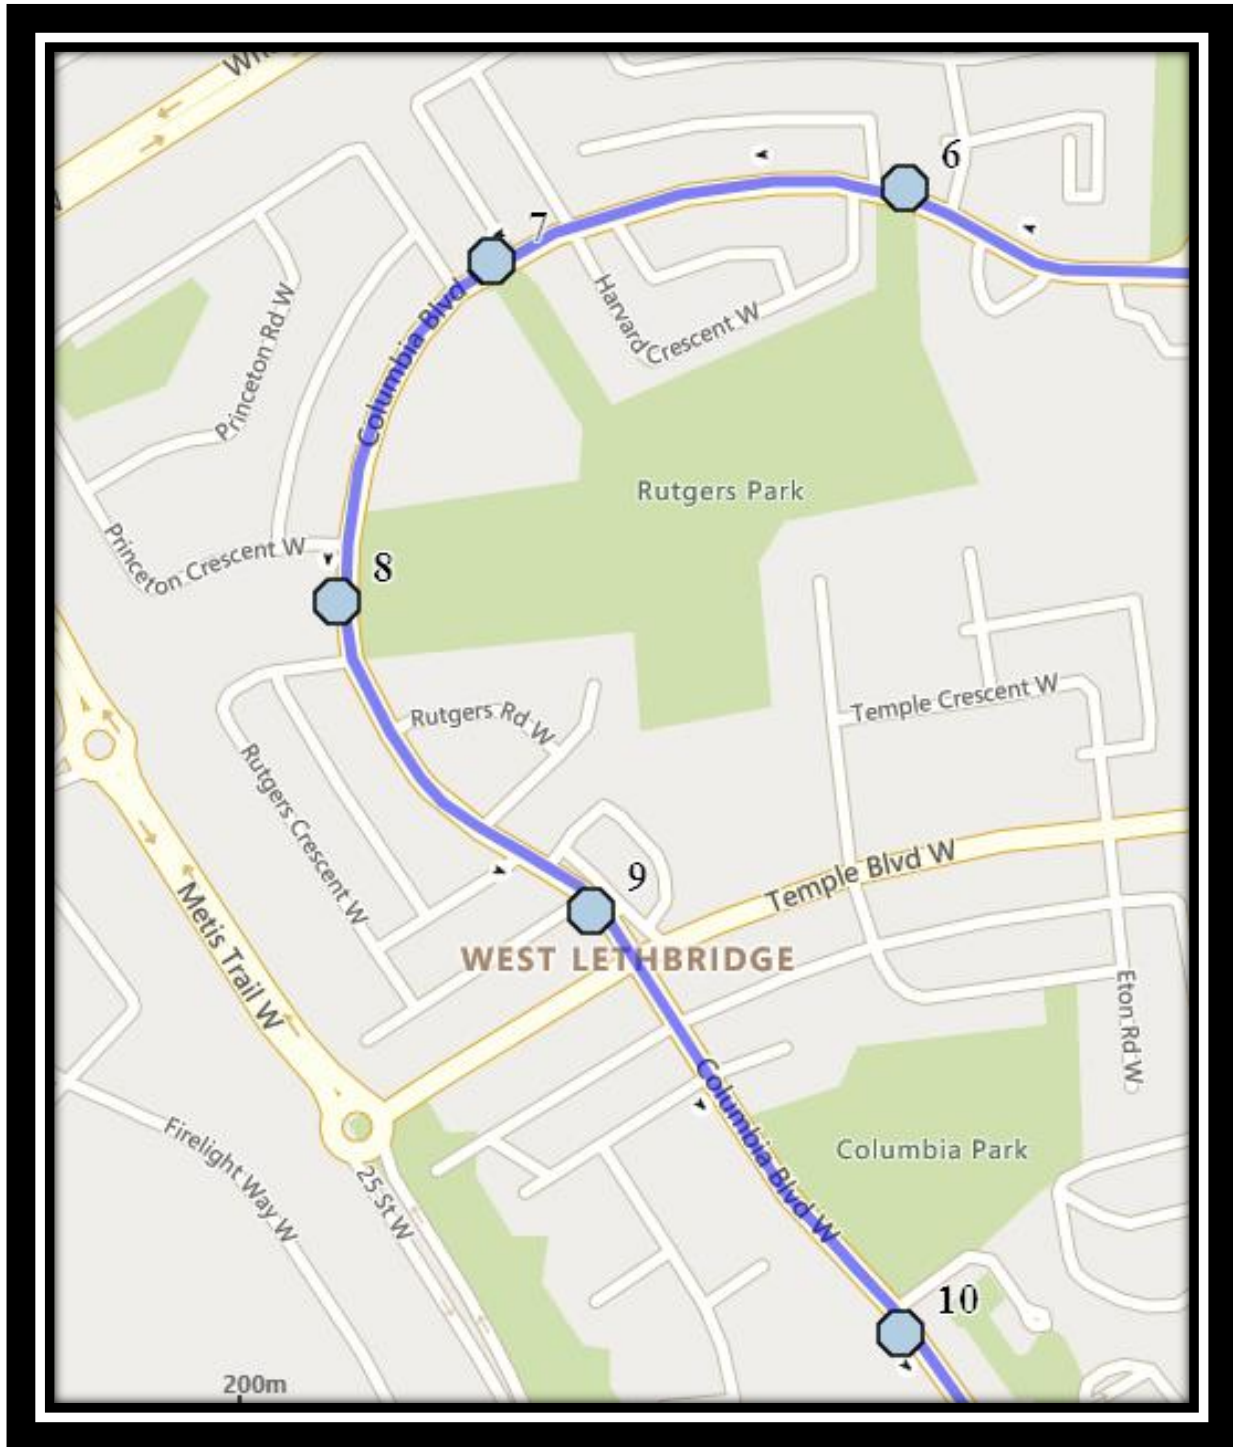

Davidson/Bawden W3

REVISED: January 6, 2022

EFFECTIVE: January 11, 2022

Ecole Agnes Davidson – 2103 20 Street South – (403) 328-5153

Fleetwood Bawden – 1222 9 Ave. South – (403) 327-5818

Please arrive 10 minutes before scheduled pick up and drop off times. Times shown may vary due to weather & traffic conditions.

Bus routes and maps are subject to change. For the most up-to-date version, visit www.southland.ca/lethbridge.