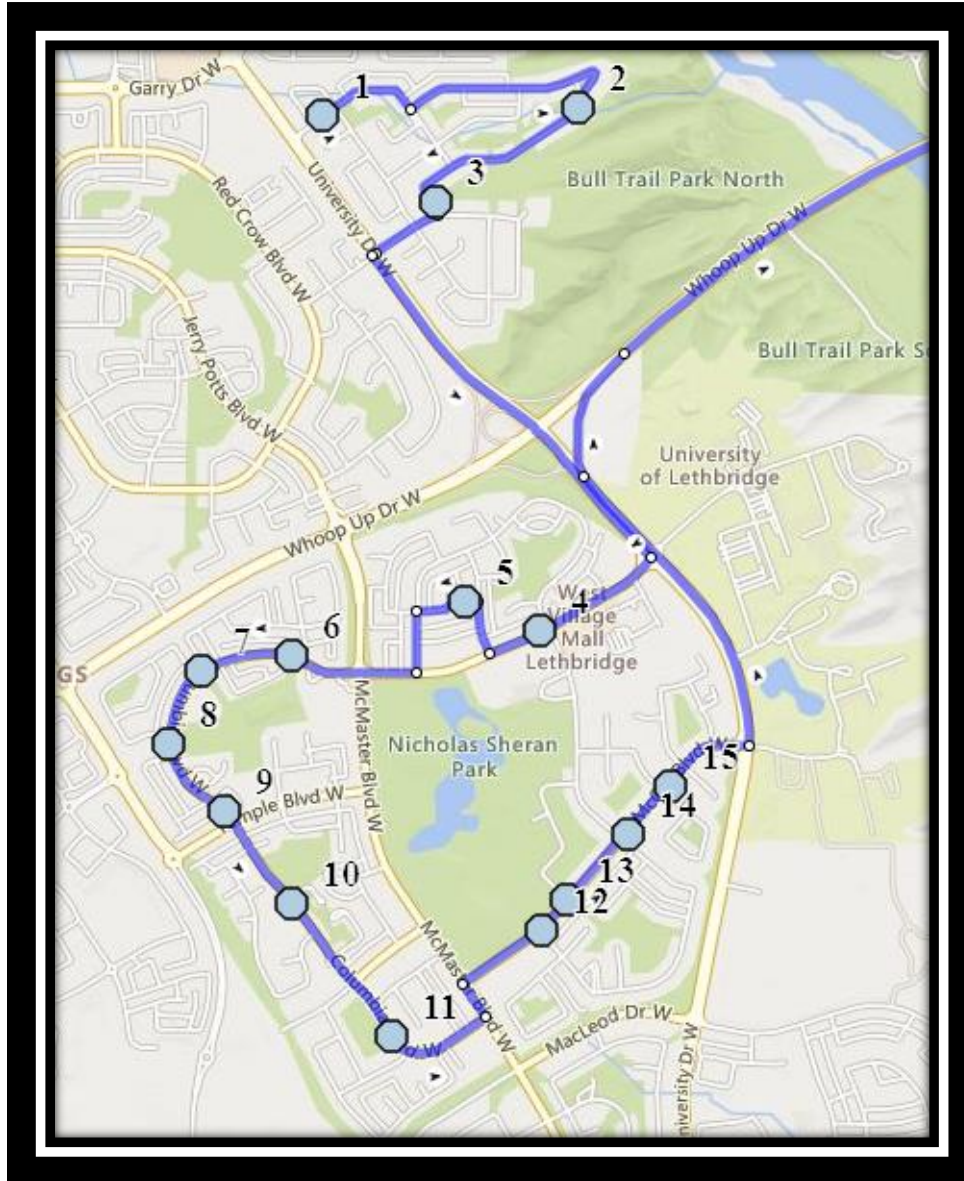

Davidson/Bawden W3

REVISED: January 6, 2022

EFFECTIVE: January 11, 2022

PM Route Same Direction as AM

Ecole Agnes Davidson – 2103 20 Street South – (403) 328-5153

Fleetwood Bawden – 1222 9 Ave. South – (403) 327-5818

Davidson/Bawden W3

REVISED: January 6, 2022

EFFECTIVE: January 11, 2022

Monday to Friday

- #1 - 7:53 AM - Edgewood Blvd W Eastbound - east of Sherwood Blvd at mailboxes
- #2 - 7:54 AM - Coachwood Point W Southbound - at greenspace pathway
- #3 - 7:56 AM - Coachwood Point W Southbound - north of Ridgewood Blvd at the power box
- #4 - 8:01 AM - Columbia Blvd W Westbound -west of Lafayette Blvd at intersection

#8 - 4:17 PM - Columbia Blvd West Westbound - west of Pensacola before alley

#9 - 4:17 PM - Columbia Blvd West Southbound -between Purdue and Princeton

#10 - 4:18 PM - Columbia Blvd West Southbound - north of Rutgers

#8 - 1:17 PM - Columbia Blvd West Westbound - west of Pensacola before alley

#9 - 1:17 PM - Columbia Blvd West Southbound -between Purdue and Princeton

#10 - 1:18 PM - Columbia Blvd West Southbound - north of Rutgers