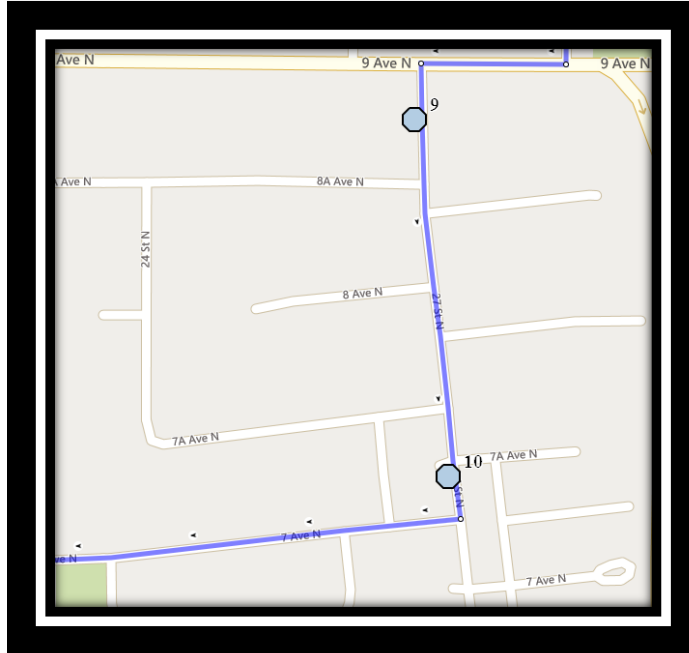

CFM N2

REVISED: January 6th, 2023

EFFECTIVE: January 11th, 2023

Catholic Central High East – 405 18 Street South – (403) 327-4596

St. Francis Middle School – 333 18 Street South – (403) 327-3402

Ecole St. Mary's – 422 20 Street South – (403) 327-3098

Please arrive 10 minutes before scheduled pick up and drop off times. Times shown may vary due to weather & traffic conditions.
Bus routes and maps are subject to change. For the most up-to-date version, visit www.southland.ca/lethbridge.