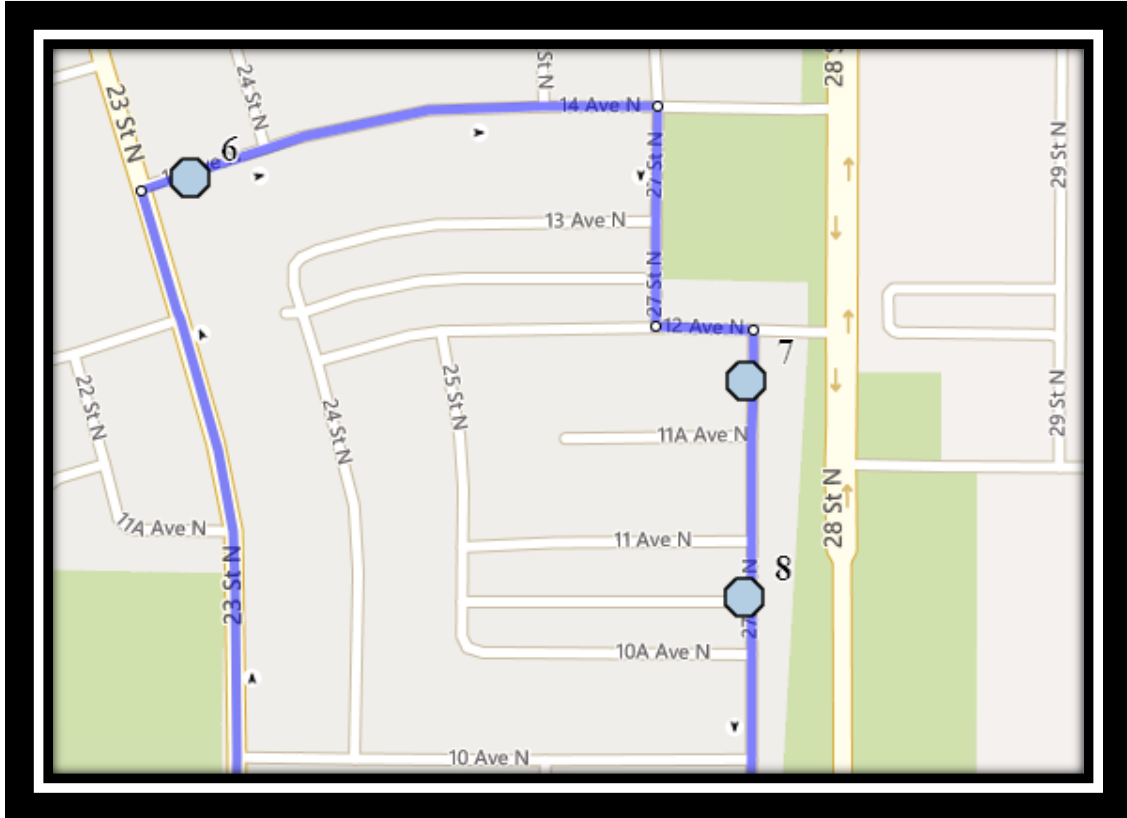

CFM N2

REVISED: January 6th, 2023

EFFECTIVE: January 11th, 2023

Catholic Central High East – 405 18 Street South – (403) 327-4596
St. Francis Middle School – 333 18 Street South – (403) 327-3402
Ecole St. Mary’s – 422 20 Street South – (403) 327-3098

Please arrive 10 minutes before scheduled pick up and drop off times. Times shown may vary due to weather & traffic conditions.
Bus routes and maps are subject to change. For the most up-to-date version, visit www.southland.ca/lethbridge.