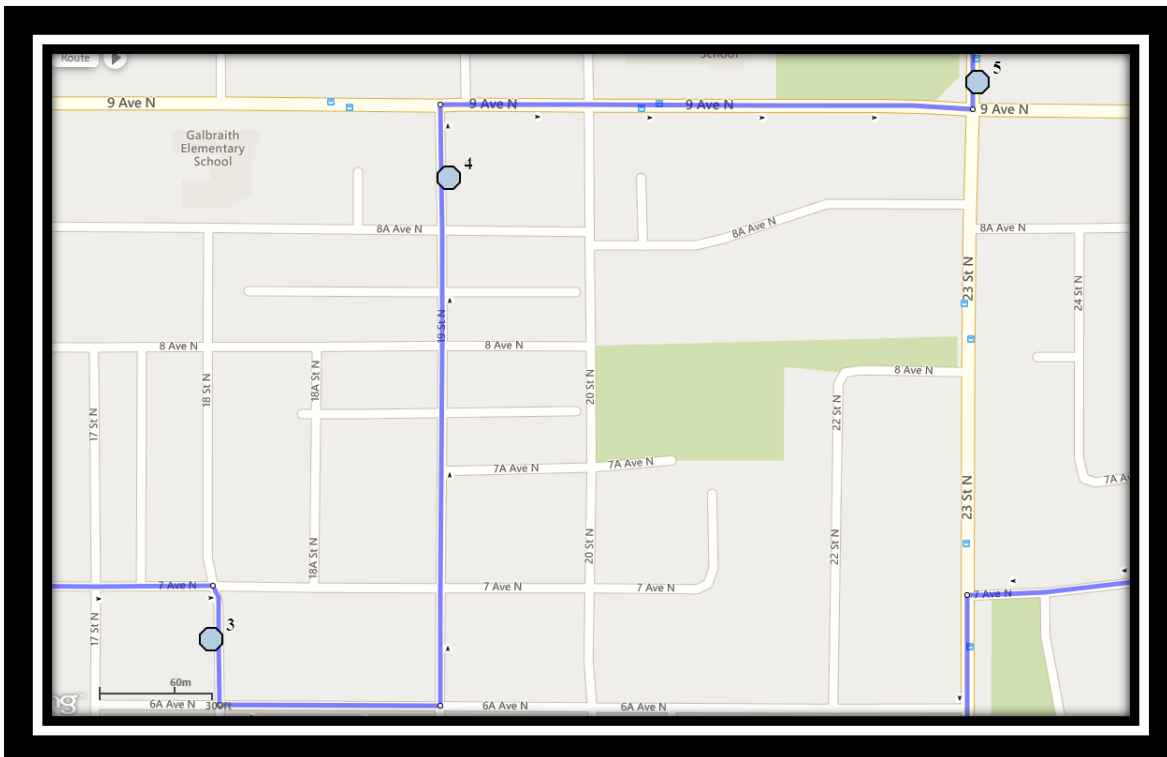

CFM N2

REVISED: January 6th, 2023

EFFECTIVE: January 11th, 2023

Catholic Central High East – 405 18 Street South – (403) 327-4596
St. Francis Middle School – 333 18 Street South – (403) 327-3402
Ecole St. Mary’s – 422 20 Street South – (403) 327-3098

Please arrive 10 minutes before scheduled pick up and drop off times. Times shown may vary due to weather & traffic conditions.
Bus routes and maps are subject to change. For the most up-to-date version, visit www.southland.ca/lethbridge.