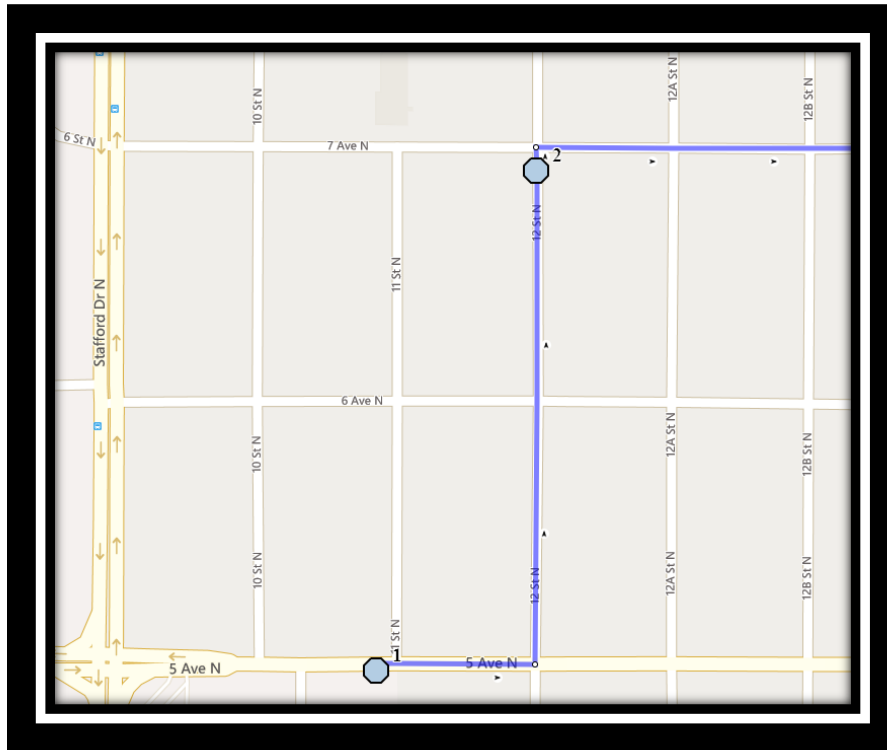

CFM N2

REVISED: January 6th, 2023

EFFECTIVE: January 11th, 2023

Catholic Central High East – 405 18 Street South – (403) 327-4596
St. Francis Middle School – 333 18 Street South – (403) 327-3402
Ecole St. Mary’s – 422 20 Street South – (403) 327-3098

Please arrive 10 minutes before scheduled pick up and drop off times. Times shown may vary due to weather & traffic conditions.
Bus routes and maps are subject to change. For the most up-to-date version, visit www.southland.ca/lethbridge.