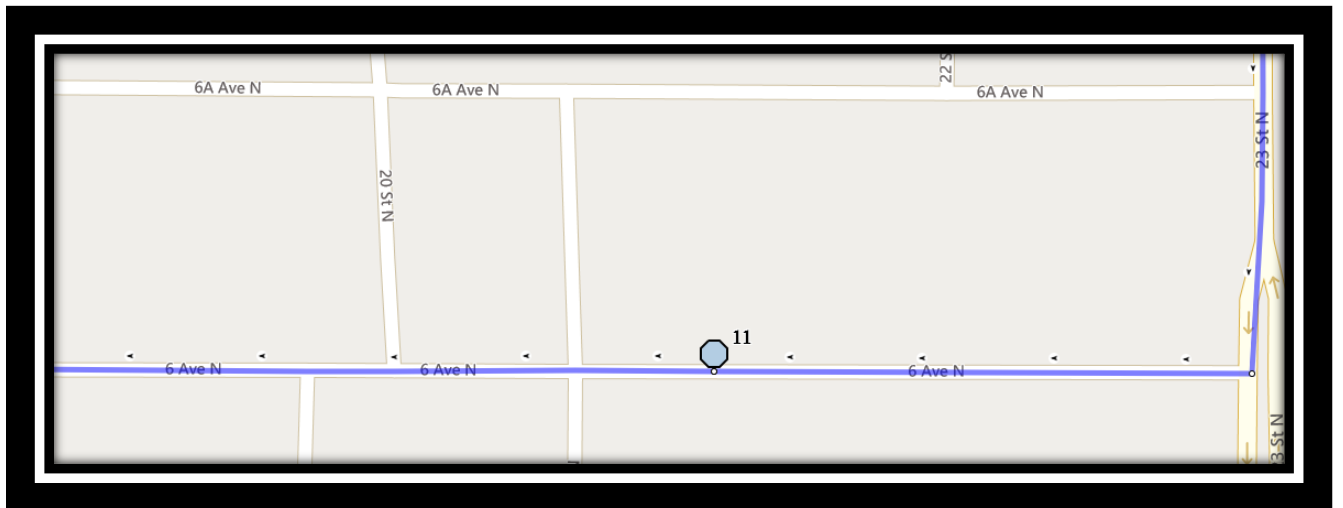

CFM N2

REVISED: January 6th, 2023

EFFECTIVE: January 11th, 2023

Catholic Central High East – 405 18 Street South – (403) 327-4596

St. Francis Middle School – 333 18 Street South – (403) 327-3402

Ecole St. Mary's – 422 20 Street South – (403) 327-3098

Please arrive 10 minutes before scheduled pick up and drop off times. Times shown may vary due to weather & traffic conditions.
Bus routes and maps are subject to change. For the most up-to-date version, visit www.southland.ca/lethbridge.