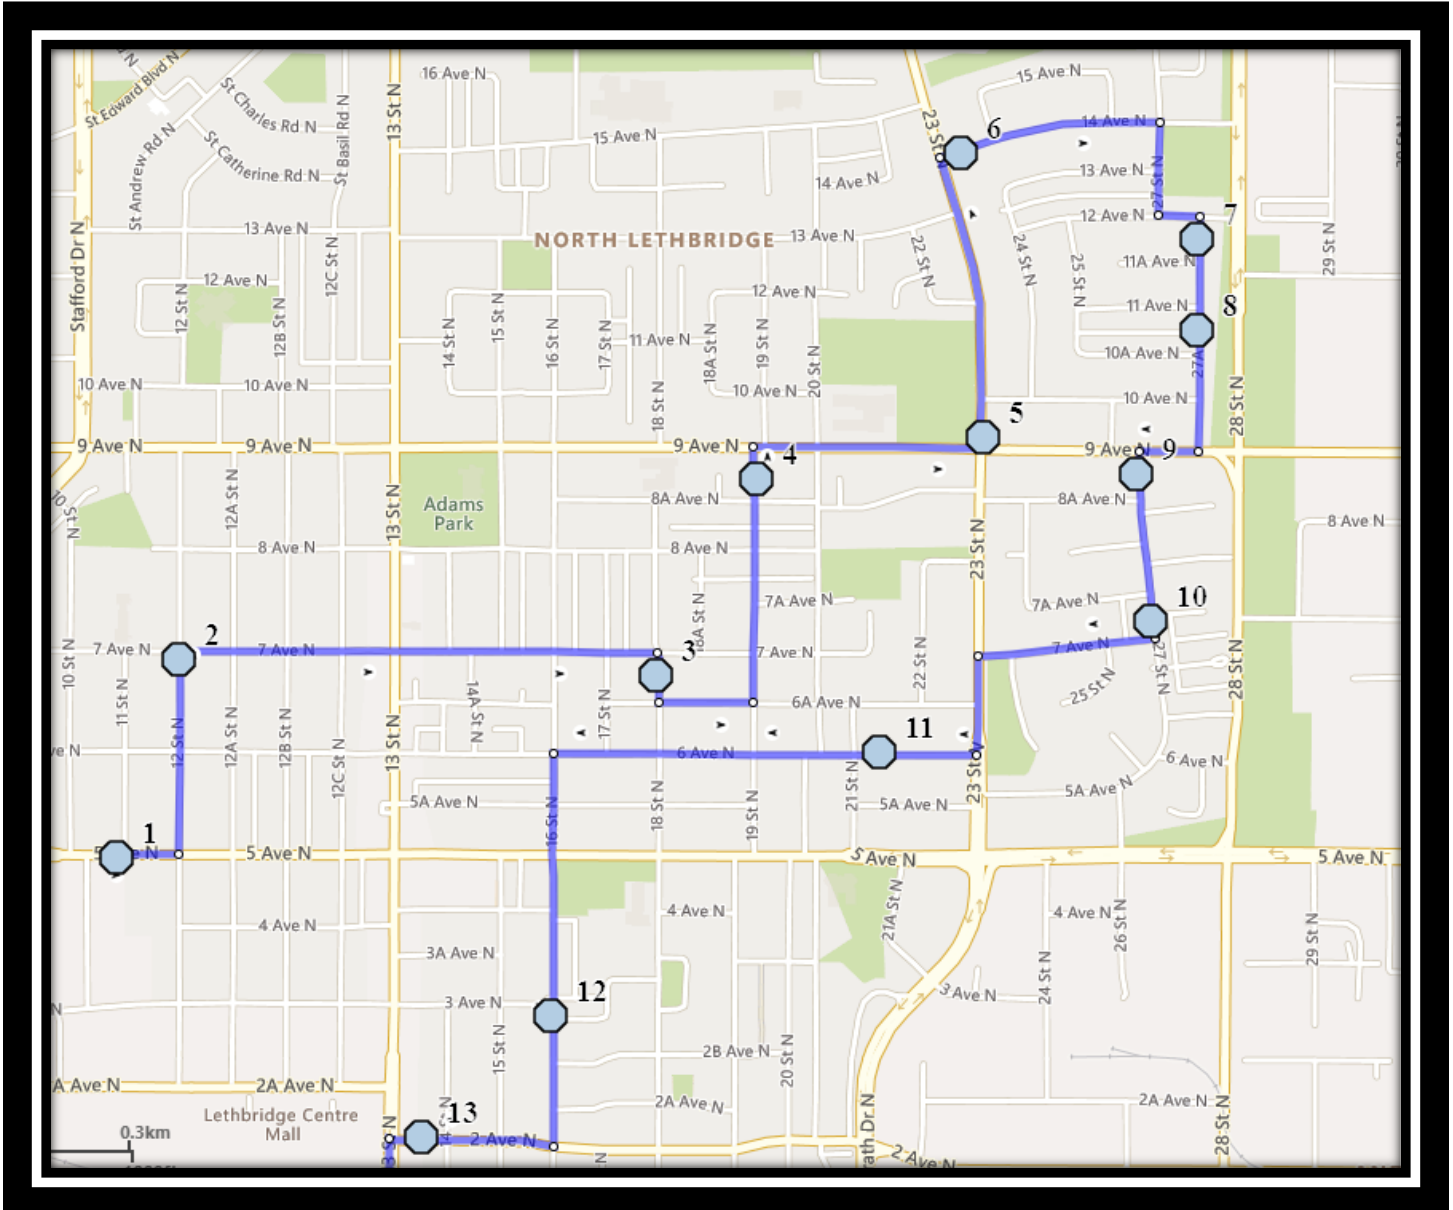

CFM N2

REVISED: January 6th, 2023

EFFECTIVE: January 11th, 2023

PM Route Same Direction as AM

Catholic Central High East – 405 18 Street South – (403) 327-4596

St. Francis Middle School – 333 18 Street South – (403) 327-3402

Ecole St. Mary’s – 422 20 Street South – (403) 327-3098

Please arrive 10 minutes before scheduled pick up and drop off times. Times shown may vary due to weather & traffic conditions. Bus routes and maps are subject to change. For the most up-to-date version, visit www.southland.ca/lethbridge.