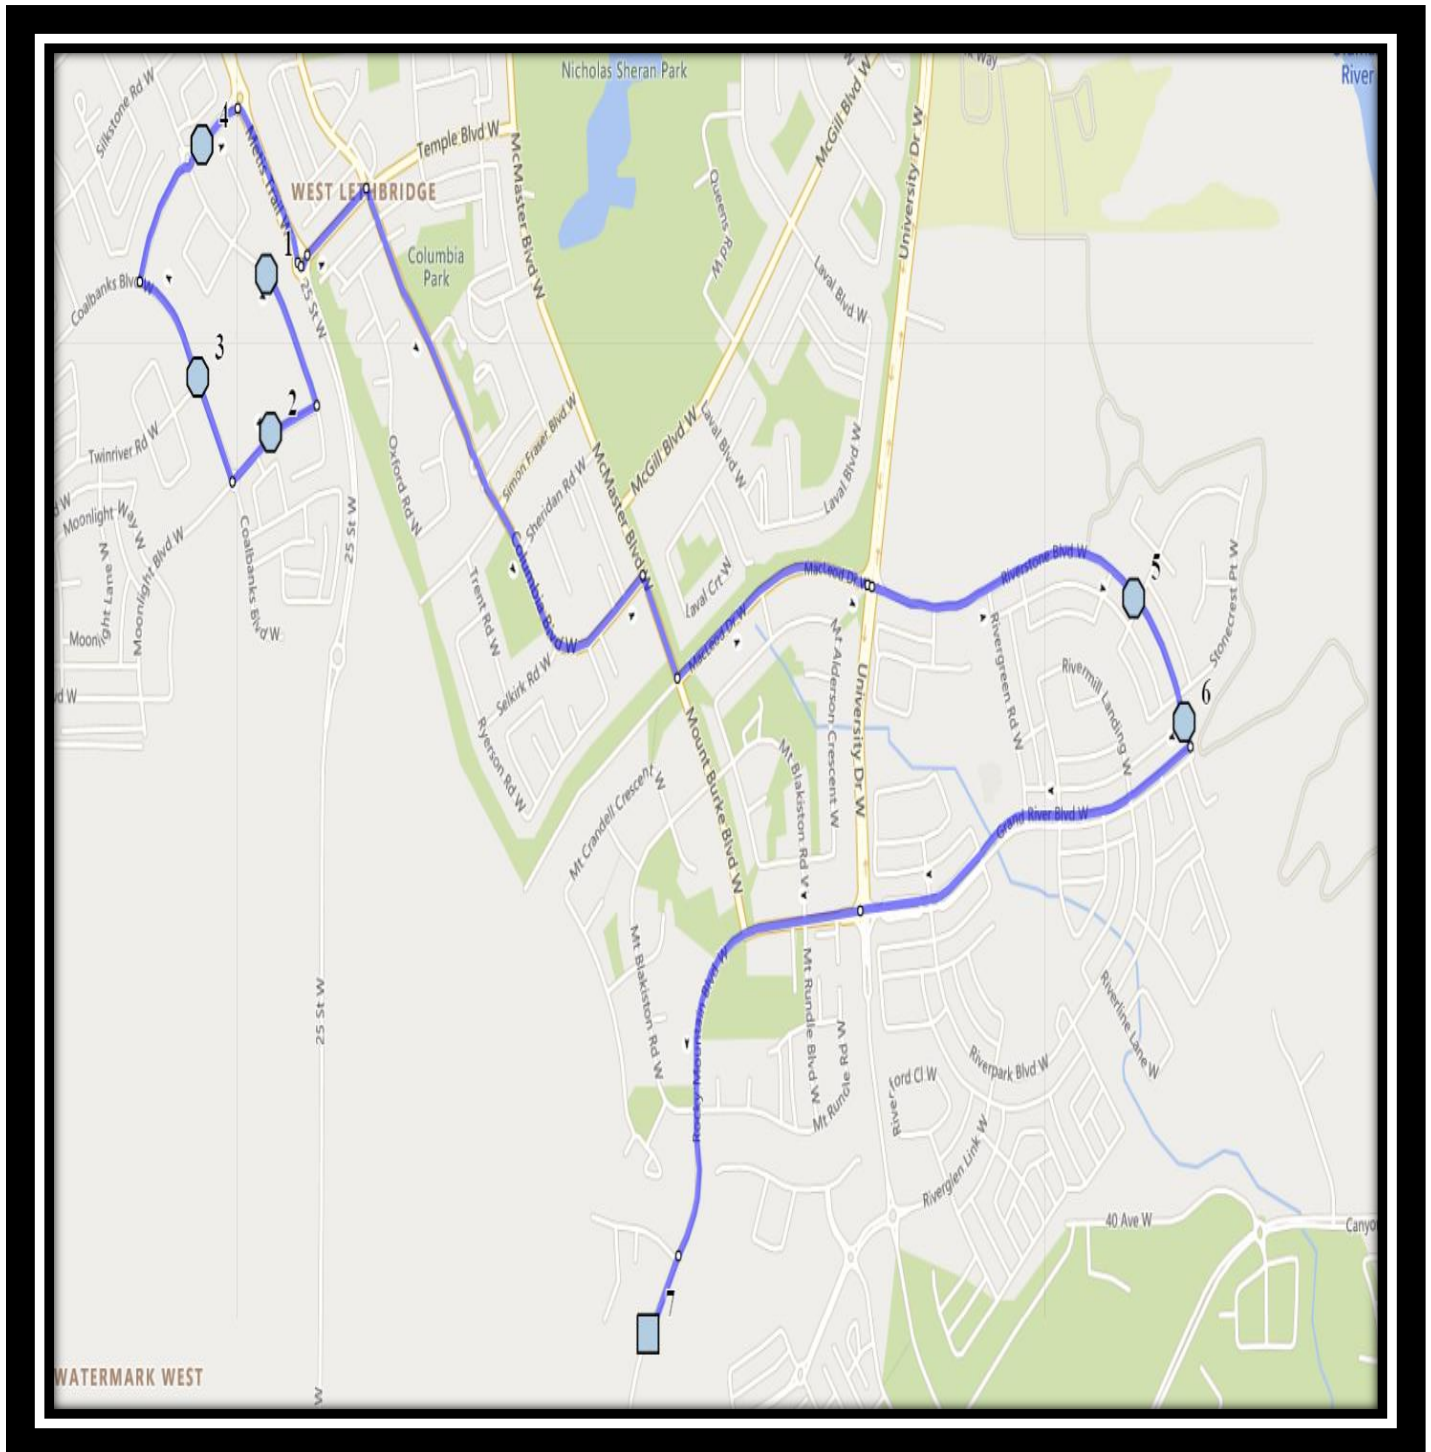

Fairbairn W3

REVISED: January 13, 2023

EFFECTIVE: January 18, 2023

PM Route Stops 6 & 5, then 1 – 4

Senator Joyce Fairbairn – 301 Rocky Mountain Blvd West – (403) 381-2977

Please arrive 10 minutes before scheduled pick up and drop off times. Times shown may vary due to weather & traffic conditions.
Bus routes and maps are subject to change. For the most up-to-date version, visit www.southland.ca/lethbridge.

Fairbairn W3

REVISED: January 13, 2023

EFFECTIVE: January 18, 2023

Senator Joyce Fairbairn – 301 Rocky Mountain Blvd West – (403) 381-2977

Please arrive 10 minutes before scheduled pick up and drop off times. Times shown may vary due to weather & traffic conditions.

Fairbairn W3

REVISED: January 13, 2023

EFFECTIVE: January 18, 2023

Monday – Friday

- #1 - 8:18 AM - Firelight Way West Southbound - south of Firelight Cres at park entrance
- #2 - 8:20 AM - Firelight Way West Westbound - east of Coalbanks Blvd at park entrance
- #3 - 8:23 AM - Coalbanks Blvd West Northbound - at Twin River intersection park entrance
- #4 - 8:27 AM - Coalbanks Link West Eastbound - east of Firelight Way at road sign
- #5 - 8:34 AM - Riverstone Blvd W south just before Riverton Cres W
- #6 - 8:35 AM - Grand River Blvd West Southbound - Alley
- #7 - 8:40 AM - Senator Joyce Fairbairn

Fairbairn W3

REVISED: January 13, 2023

EFFECTIVE: January 18, 2023

Friday Early Out

#1 - 11:47 AM - Senator Joyce Fairbairn

#2 - 12:00 PM - Riverston Blvd West Northbound -north of Grandriver Blvd across from alley