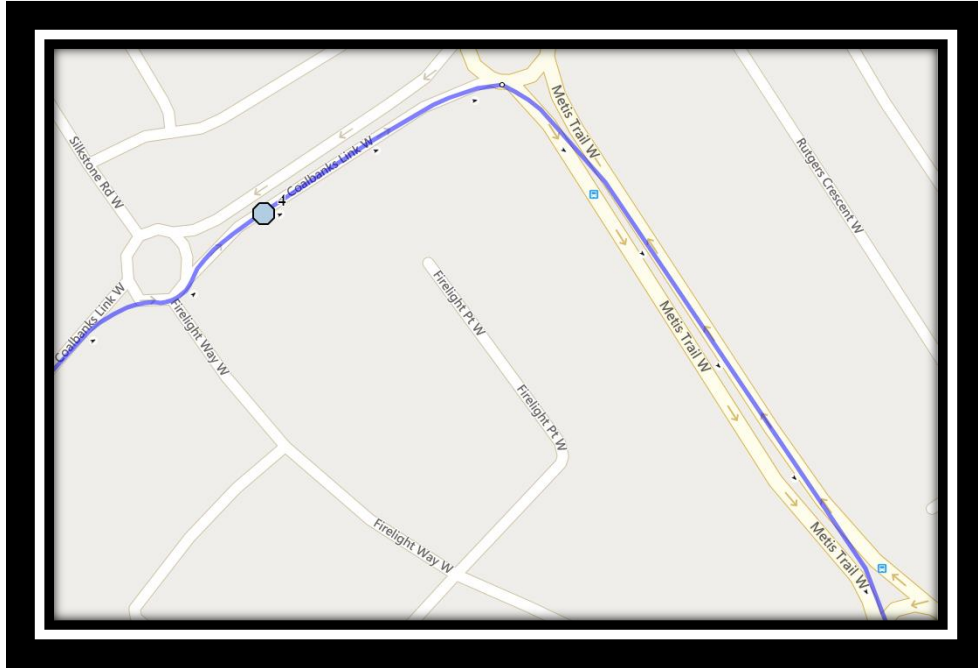

Fairbairn W3

REVISED: January 13, 2023

EFFECTIVE: January 18, 2023

Senator Joyce Fairbairn – 301 Rocky Mountain Blvd West – (403) 381-2977

Please arrive 10 minutes before scheduled pick up and drop off times. Times shown may vary due to weather & traffic conditions.

Bus routes and maps are subject to change. For the most up-to-date version, visit www.southland.ca/lethbridge.