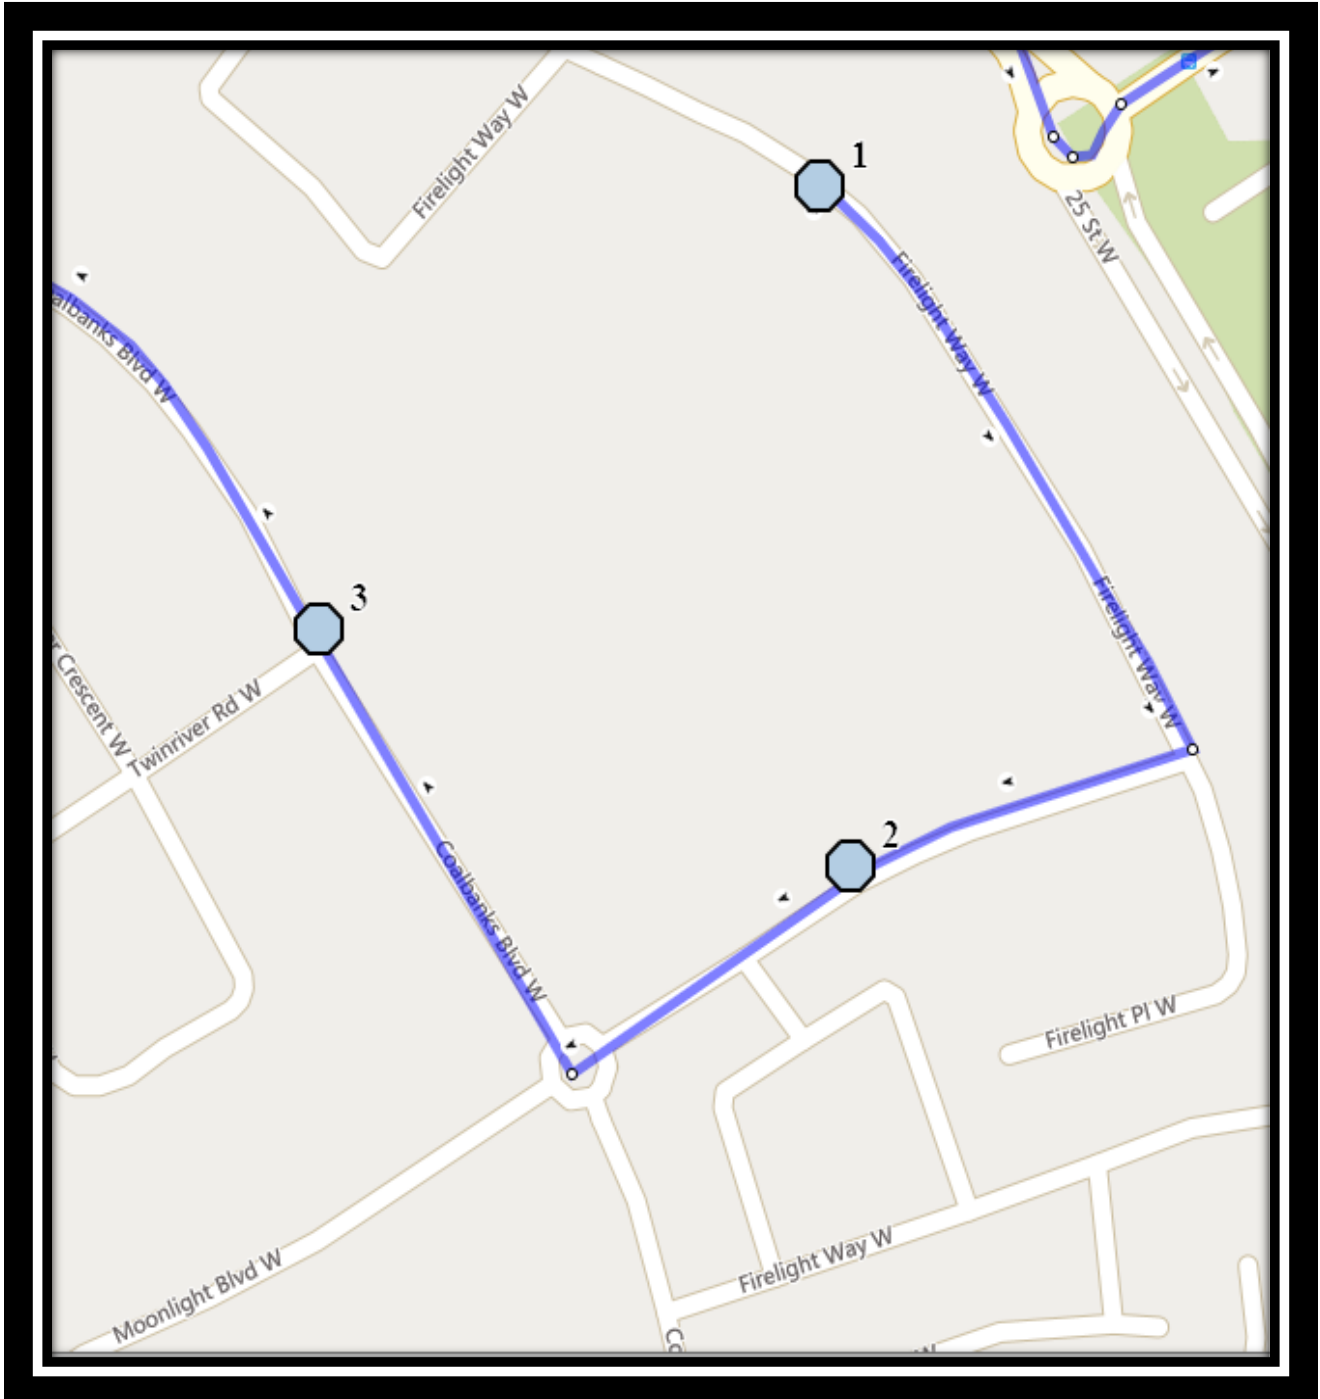

Fairbairn W3

REVISED: January 13, 2023

EFFECTIVE: January 18, 2023

PM Route Stops 6 & 5, then 1 – 4

Senator Joyce Fairbairn – 301 Rocky Mountain Blvd West – (403) 381-2977

Please arrive 10 minutes before scheduled pick up and drop off times. Times shown may vary due to weather & traffic conditions.
Bus routes and maps are subject to change. For the most up-to-date version, visit www.southland.ca/lethbridge.

Fairbairn W3

REVISED: January 13, 2023

EFFECTIVE: January 18, 2023

Senator Joyce Fairbairn – 301 Rocky Mountain Blvd West – (403) 381-2977

Please arrive 10 minutes before scheduled pick up and drop off times. Times shown may vary due to weather & traffic conditions.

Fairbairn W3

REVISED: January 13, 2023

EFFECTIVE: January 18, 2023

Monday – Friday

- #1 - 8:18 AM - Firelight Way West Southbound - south of Firelight Cres at park entrance
- #2 - 8:20 AM - Firelight Way West Westbound - east of Coalbanks Blvd at park entrance
- #3 - 8:23 AM - Coalbanks Blvd West Northbound - at Twin River intersection park entrance
- #4 - 8:27 AM - Coalbanks Link West Eastbound - east of Firelight Way at road sign
- #5 - 8:34 AM - Riverstone Blvd W south just before Riverton Cres W
- #6 - 8:35 AM - Grand River Blvd West Southbound - Alley
- #7 - 8:40 AM - Senator Joyce Fairbairn

Fairbairn W3

REVISED: January 13, 2023

EFFECTIVE: January 18, 2023

Friday Early Out

#1 - 11:47 AM - Senator Joyce Fairbairn

#2 - 12:00 PM - Riverston Blvd West Northbound -north of Grandriver Blvd across from alley