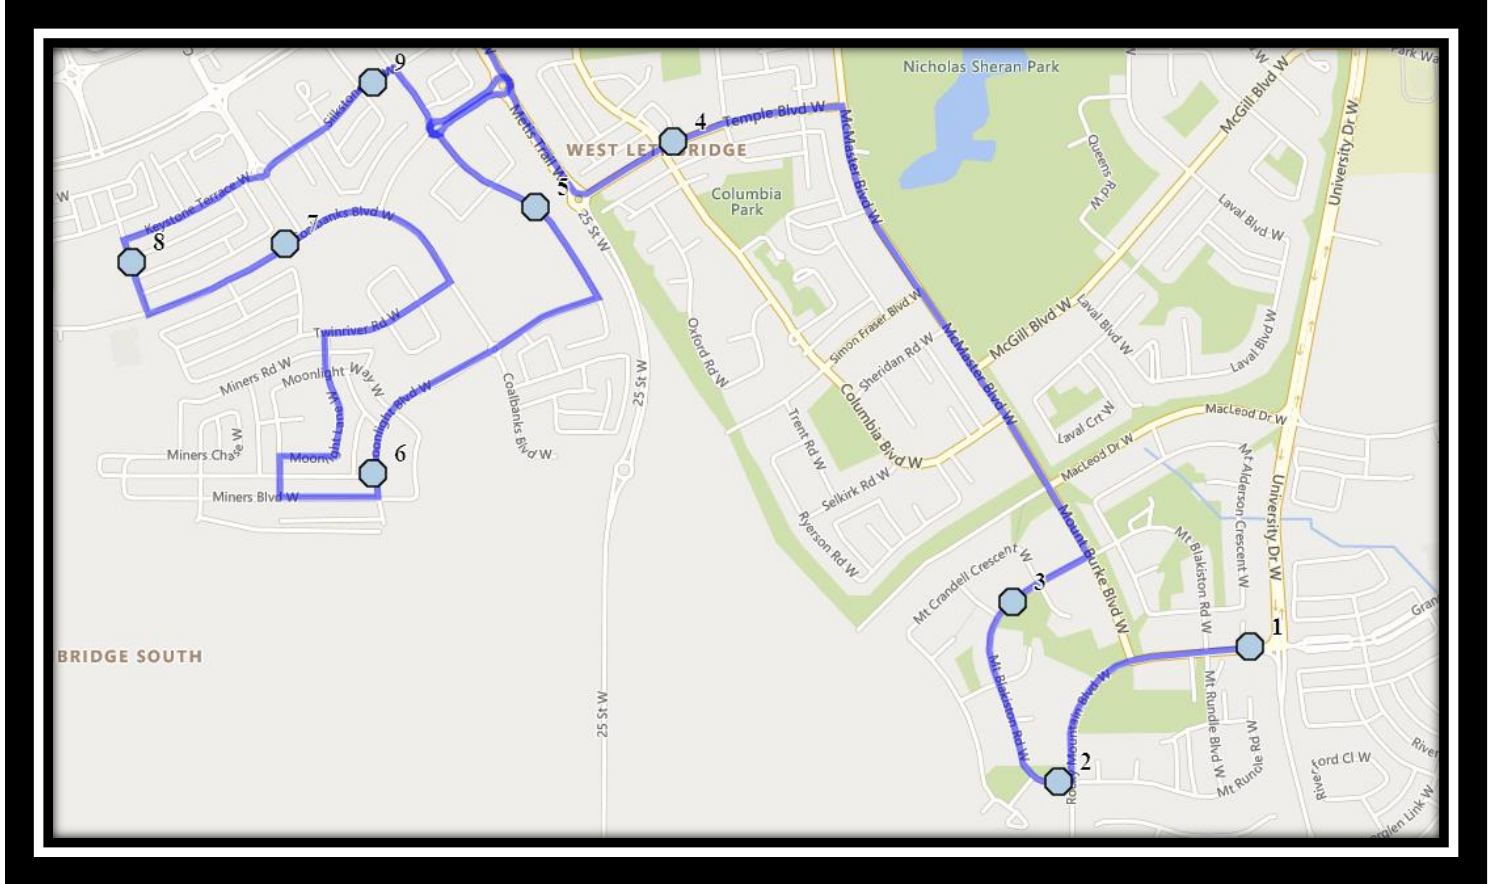

# LCI W3

REVISED: January 12<sup>th</sup>, 2023

EFFECTIVE: January 18<sup>th</sup>, 2023

**PM Route same direction as AM**

**Lethbridge Collegiate Institute – 1701 5 Ave South – (403) 328-9606**

Please arrive 10 minutes before scheduled pick up and drop off times. Times shown may vary due to weather & traffic conditions.

Bus routes and maps are subject to change. For the most up-to-date version, visit [www.southland.ca/lethbridge](http://www.southland.ca/lethbridge).

### Monday to Friday

**#1 - 7:10 AM - Rocky Mountain Blvd West Westbound - east of parking lot entrance**

**#2 - 7:12 AM - Mt Blakiston Road W Westbound - West of Rocky Mountain Blvd at corner**

**#3 - 7:14 AM - Mt Blakiston Road W Eastbound - mid-point of park**