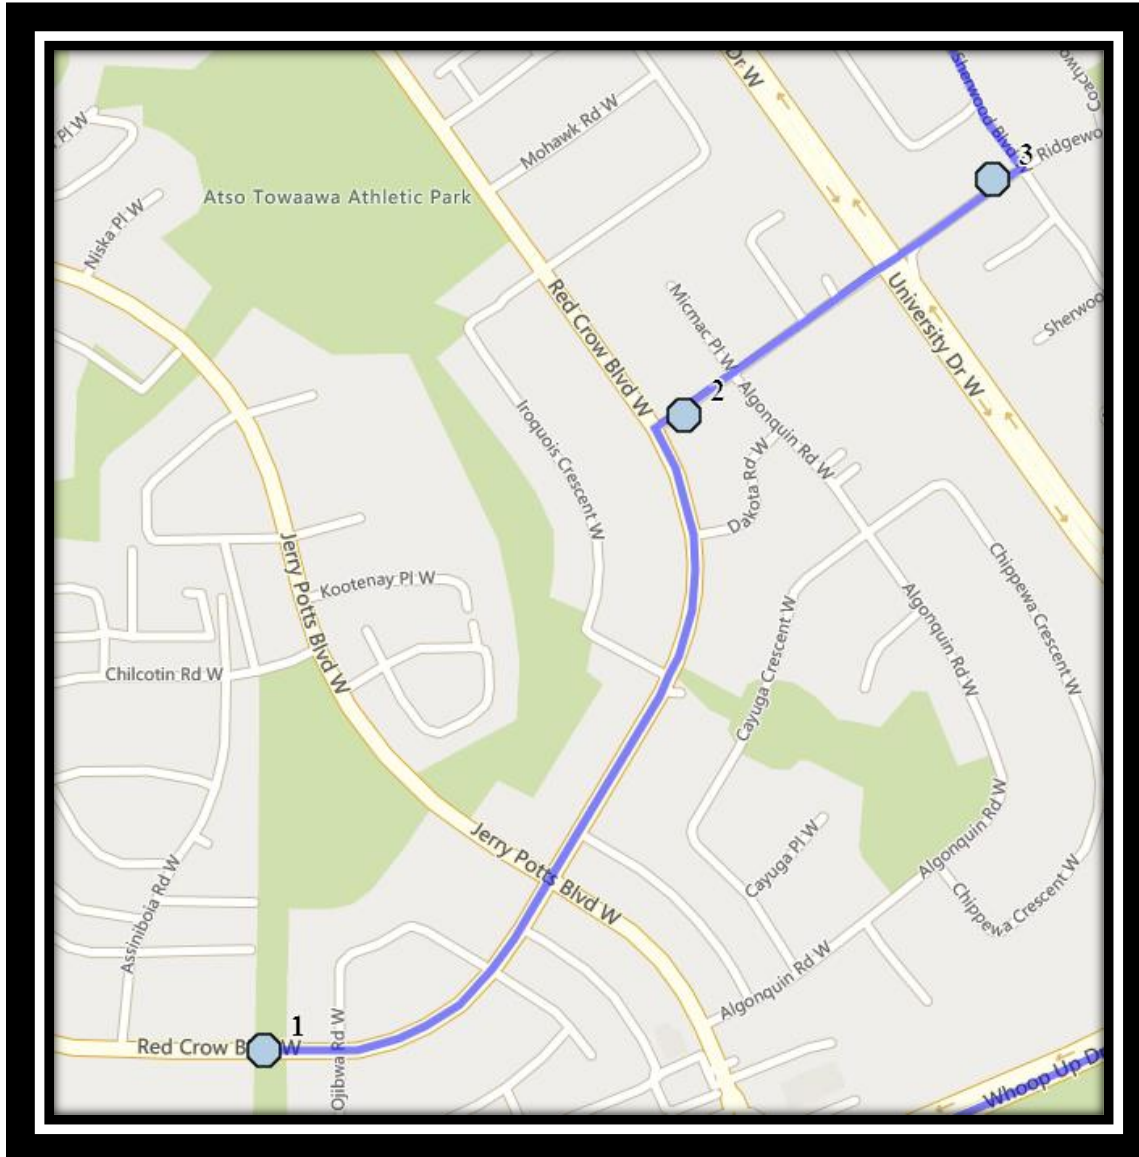

LCI W4

REVISED: January 6th, 2023

EFFECTIVE: January 11th, 2023

Lethbridge Collegiate Institute – 1701 5 Ave South – (403) 328-9606

Please arrive 10 minutes before scheduled pick up and drop off times. Times shown may vary due to weather & traffic conditions.

Bus routes and maps are subject to change. For the most up-to-date version, visit www.southland.ca/lethbridge.