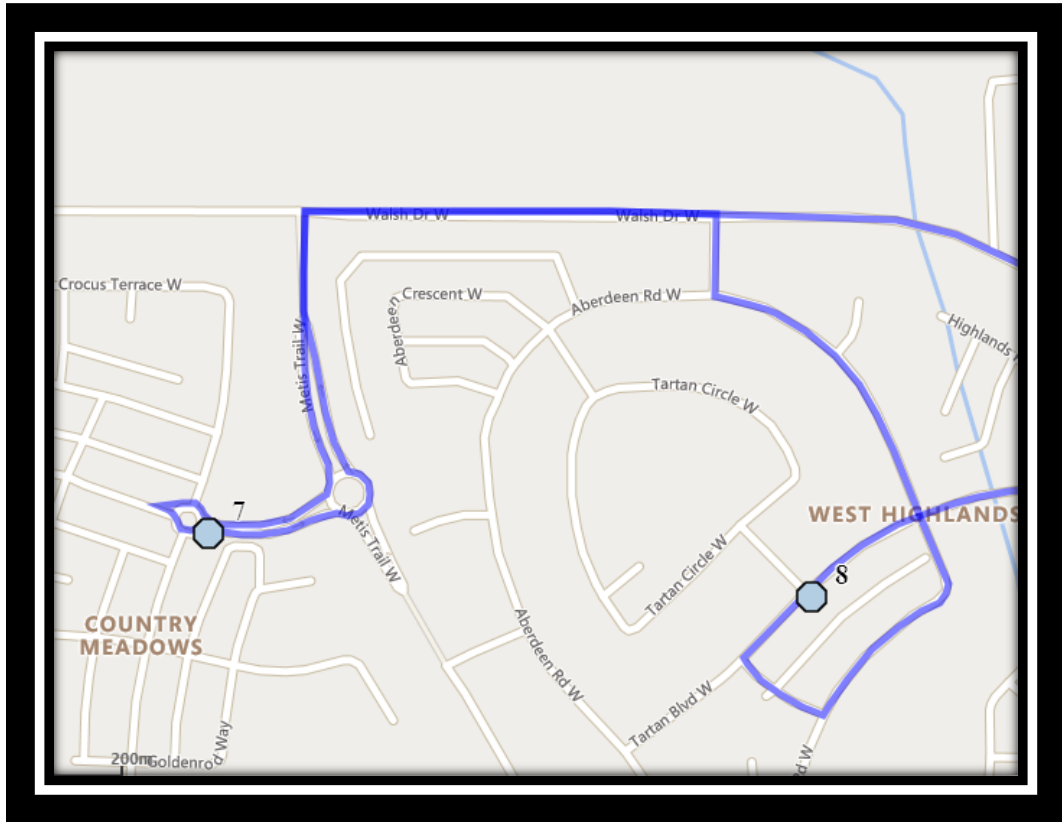

LCI W4

REVISED: January 6th, 2023

EFFECTIVE: January 11th, 2023

Lethbridge Collegiate Institute – 1701 5 Ave South – (403) 328-9606

Please arrive 10 minutes before scheduled pick up and drop off times. Times shown may vary due to weather & traffic conditions.

Bus routes and maps are subject to change. For the most up-to-date version, visit www.southland.ca/lethbridge.