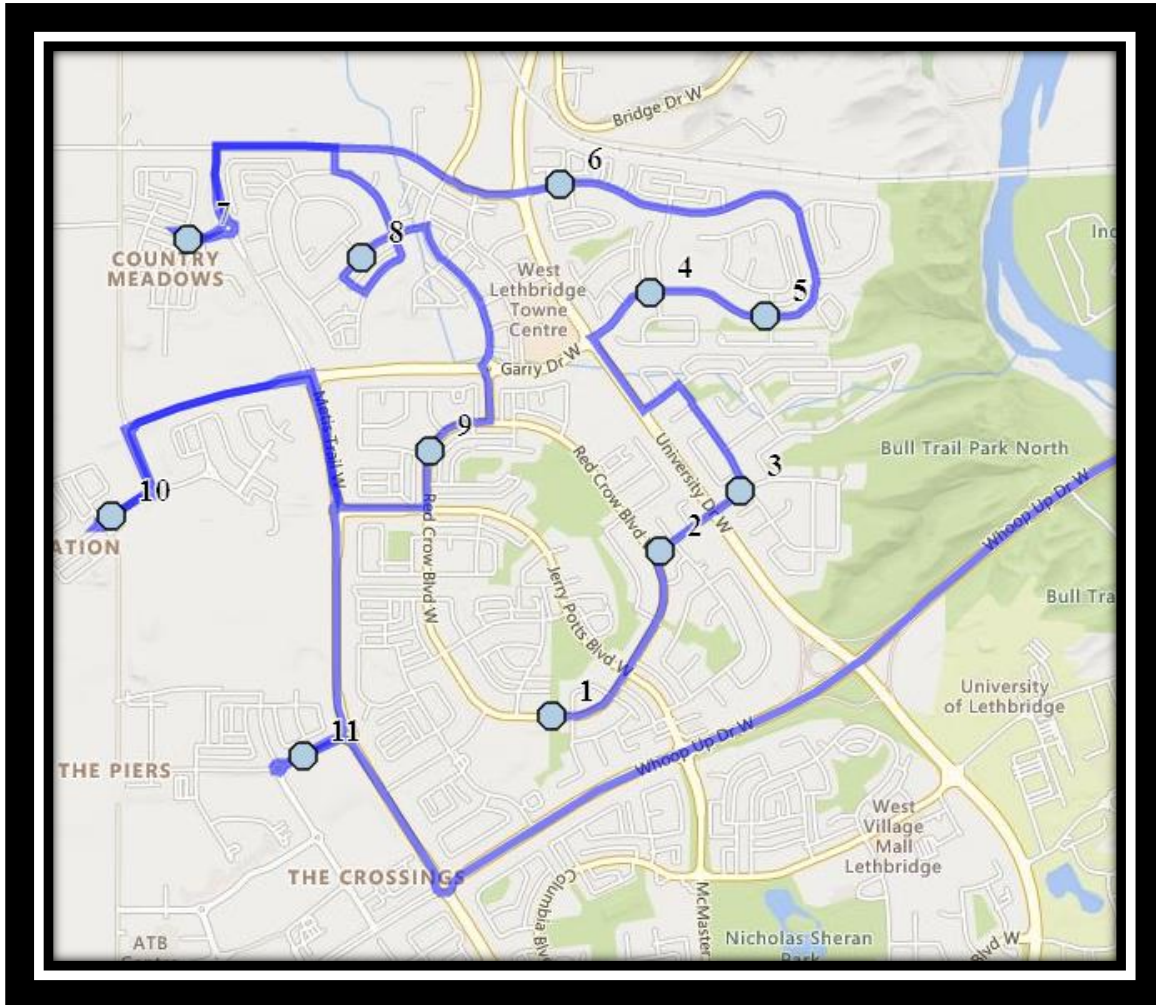

LCI W4

REVISED: January 6th, 2023

EFFECTIVE: January 11th, 2023

PM Route same direction as AM

Lethbridge Collegiate Institute – 1701 5 Ave South – (403) 328-9606

Please arrive 10 minutes before scheduled pick up and drop off times. Times shown may vary due to weather & traffic conditions.

Please arrive 10 minutes before scheduled pick up and drop off times. Times shown may vary due to weather & traffic conditions.

Bus routes and maps are subject to change. For the most up-to-date version, visit www.southland.ca/lethbridge.

#4 - 3:08 PM - Ridgewood Blvd West - west of Sherwood Blvd

#5 - 3:11 PM - Heritage Blvd W Eastbound - west of Heritage CI at fire hydrant

#6 - 3:12 PM - Heritage Blvd W Eastbound - west of Heritage PI at fire hydrant