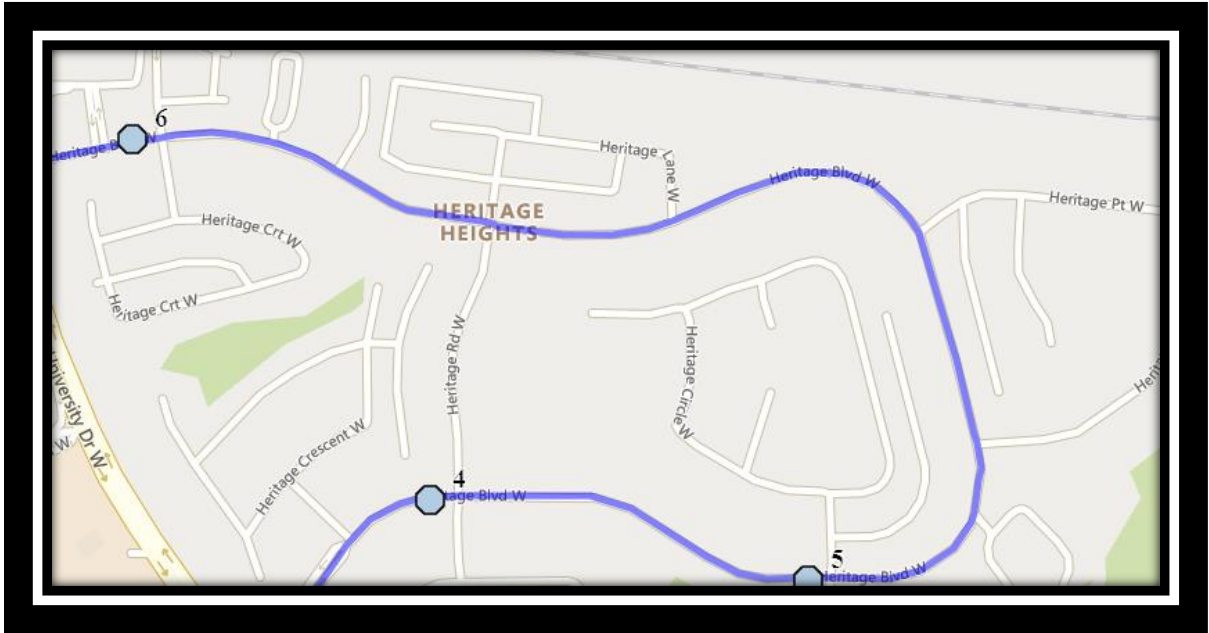

LCI W4

REVISED: January 6th, 2023

EFFECTIVE: January 11th, 2023

Lethbridge Collegiate Institute – 1701 5 Ave South – (403) 328-9606

Please arrive 10 minutes before scheduled pick up and drop off times. Times shown may vary due to weather & traffic conditions.

Bus routes and maps are subject to change. For the most up-to-date version, visit www.southland.ca/lethbridge.