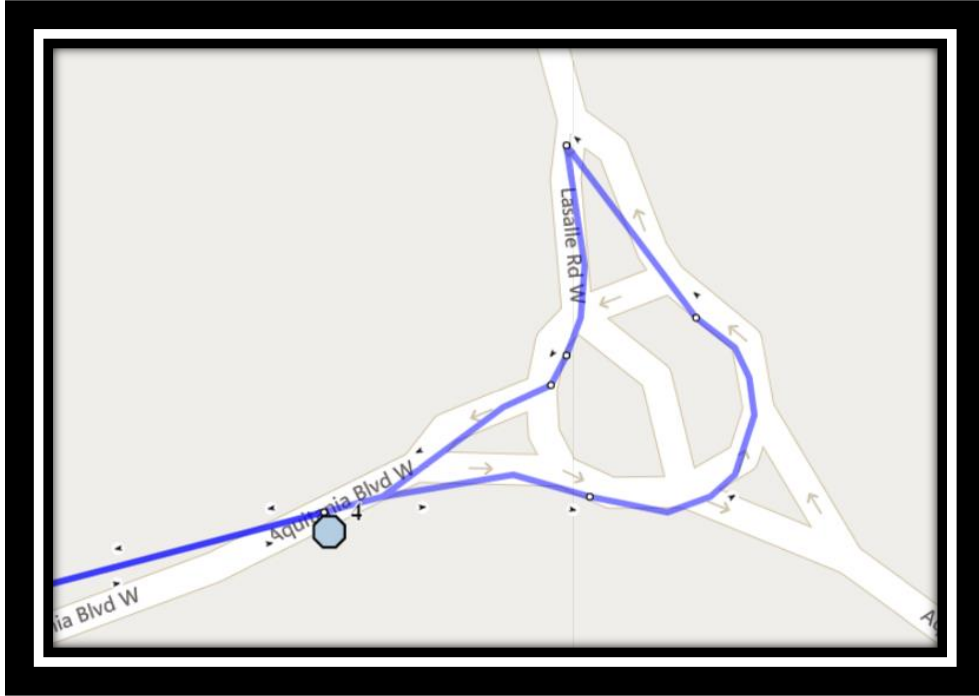

Mike Mountain Horse W1

REVISED: January 6th, 2023

EFFECTIVE: January 11th, 2023

Mike Mountain Horse – 155 Jerry Potts Blvd West – (403) 381-2211

Please arrive 10 minutes before scheduled pick up and drop off times. Times shown may vary due to weather & traffic conditions.

Bus routes and maps are subject to change. For the most up-to-date version, visit www.southland.ca/lethbridge.