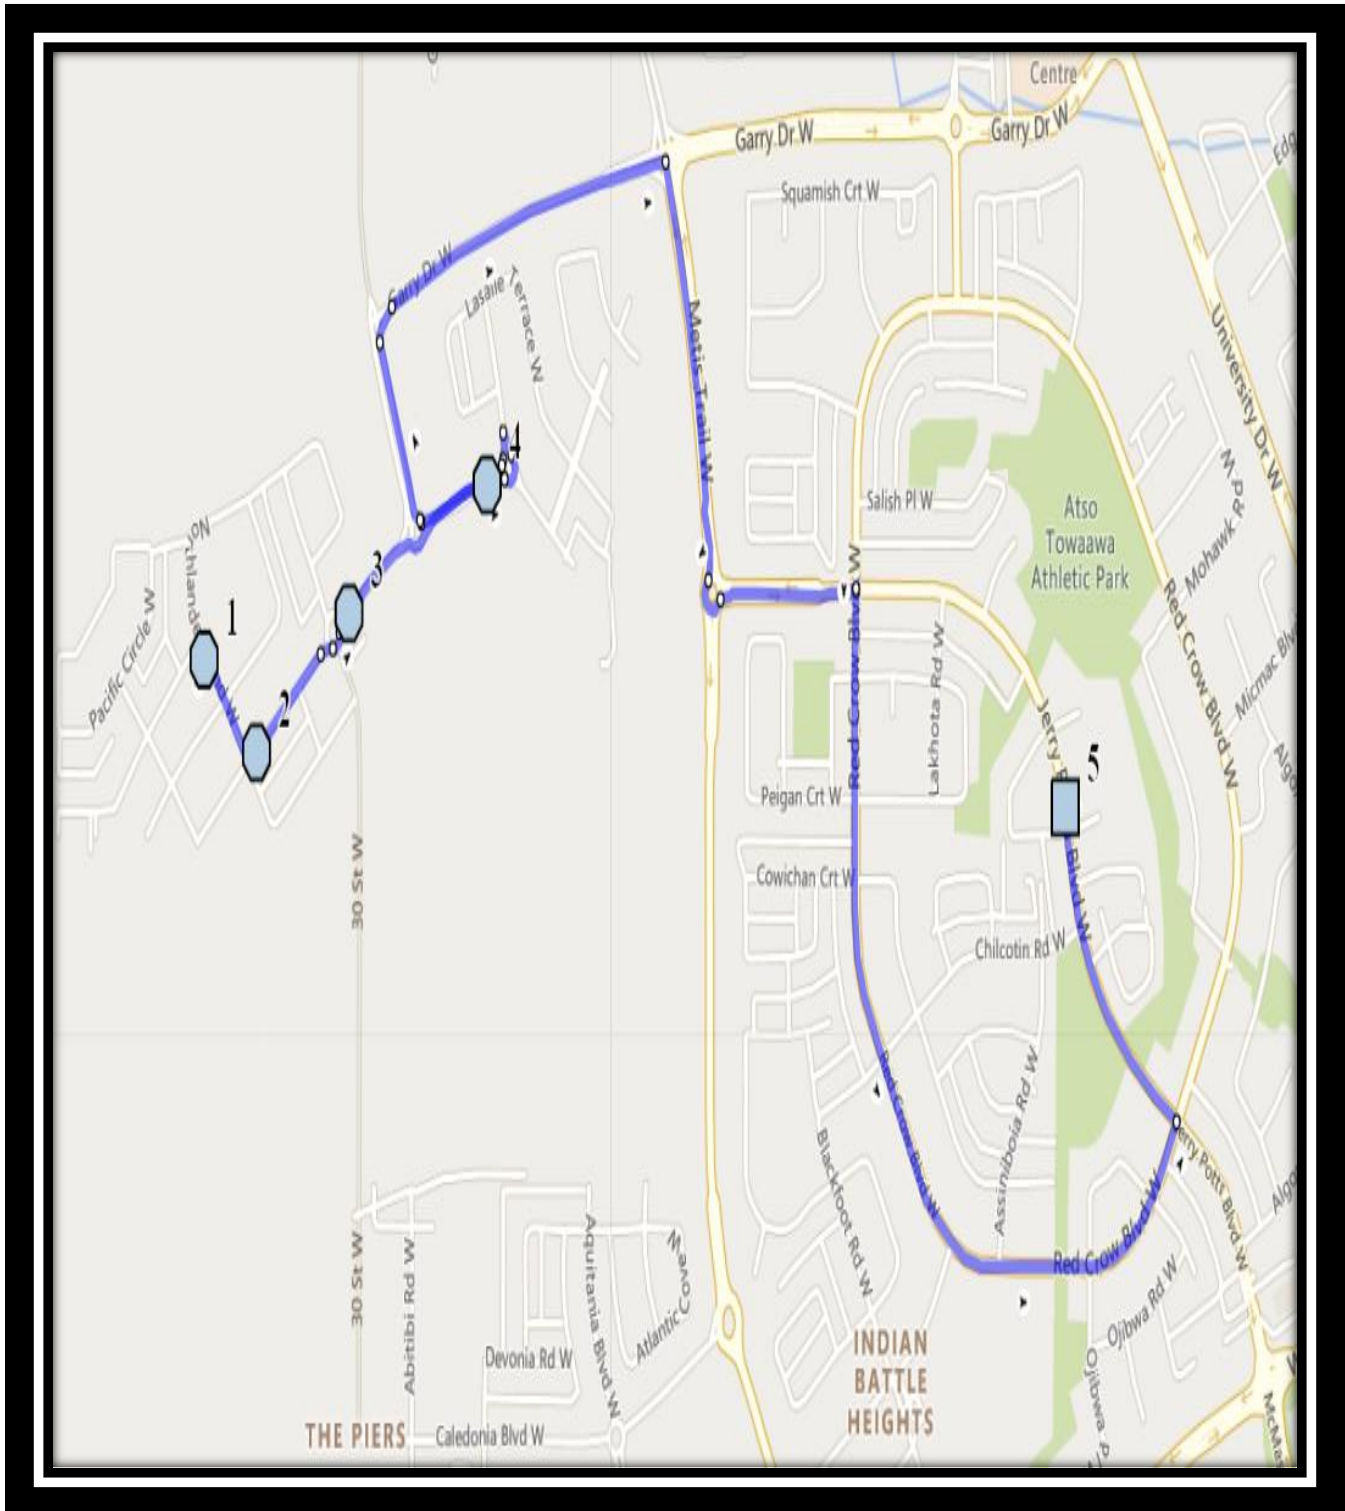

Mike Mountain Horse W1

REVISED: January 6th, 2023

EFFECTIVE: January 11th, 2023

PM Route Stop 4 and then 1,2 & 3

Mike Mountain Horse – 155 Jerry Potts Blvd West – (403) 381-2211

Please arrive 10 minutes before scheduled pick up and drop off times. Times shown may vary due to weather & traffic conditions.

#1 - 8:11 AM - Northlander Bend W South after Northlander Lane W

#2 - 8:12 AM - Aquitania Blvd W after Northlander Bend W

#3 - 8:14 AM - Aquitania Blvd W Eastbound - east of Northlander at lamp post

#4 - 8:17 AM - Aquitania Blvd W Eastbound - west of traffic circle

#5 - 8:25 AM - Mike Mountain Horse

Monday – Thursday

#1 - 3:52 PM - Mike Mountain Horse

#2 - 4:00 PM - Aquitania Blvd W Eastbound - west of traffic circle

#3 - 4:05 PM - Northlander Bend W South after Northlander Lane W

#1 - 11:37 AM - Mike Mountain Horse

#2 - 11:45 AM - Aquitania Blvd W Eastbound - west of traffic circle

#3 - 11:50 AM - Northlander Bend W South after Northlander Lane W

#4 - 11:51 AM - Aquaitania Blvd W after Northlander Bend W