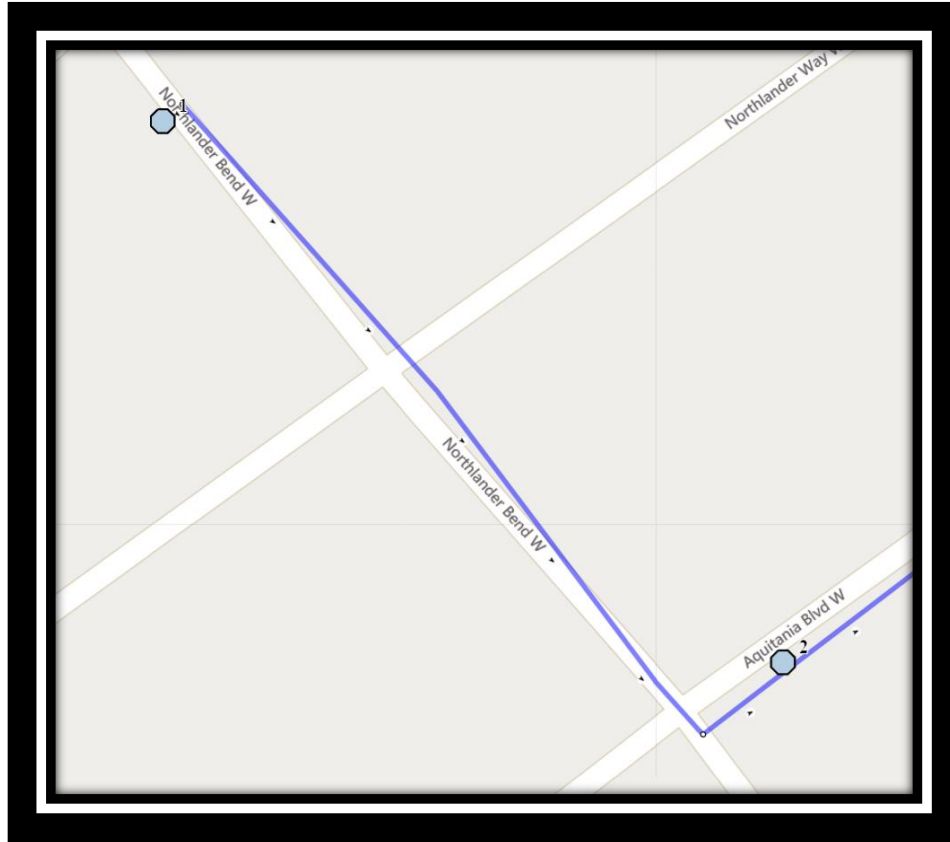

Mike Mountain Horse W1

REVISED: January 6th, 2023

EFFECTIVE: January 11th, 2023

Mike Mountain Horse – 155 Jerry Potts Blvd West – (403) 381-2211

Please arrive 10 minutes before scheduled pick up and drop off times. Times shown may vary due to weather & traffic conditions.

Bus routes and maps are subject to change. For the most up-to-date version, visit www.southland.ca/lethbridge.