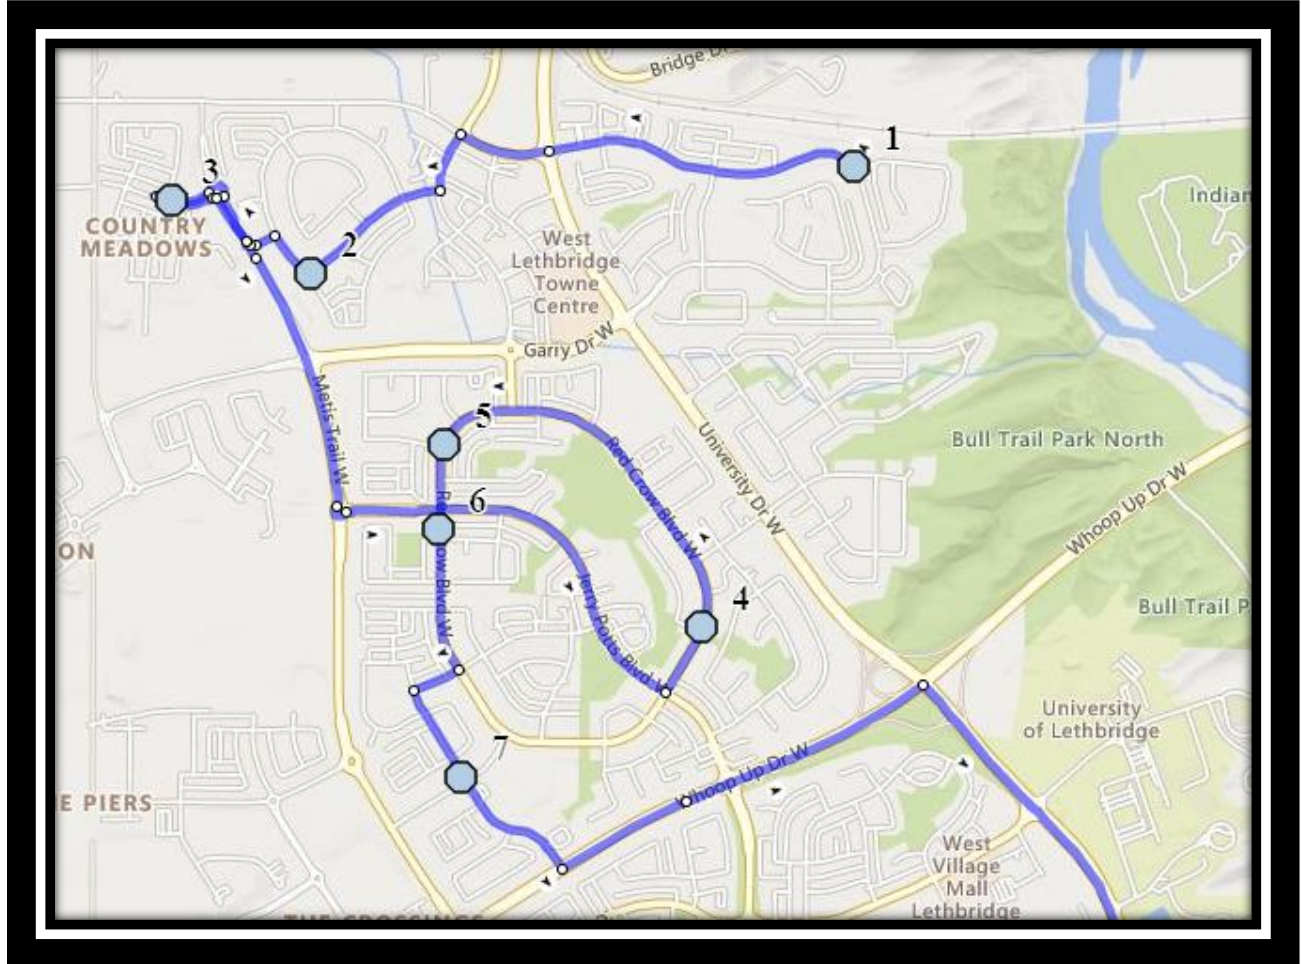

St. Pats W1

REVISED: January 6th, 2023

EFFECTIVE: January 11th, 2023

PM Route same direction as AM

St. Patrick Fine Arts – 80 Rivergreen Road West – (403) 327-4386

Please arrive 10 minutes before scheduled pick up and drop off times. Times shown may vary due to weather & traffic conditions.

Bus routes and maps are subject to change. For the most up-to-date version, visit www.southland.ca/lethbridge.

St. Pats W1

REVISED: January 6th, 2023

EFFECTIVE: January 11th, 2023

Monday to Friday

#1 - 7:56 AM - Heritage Blvd W Northbound - north of Heritage Pt at mailbox

#2 - 8:00 AM - Aberdeen Road W Southbound - at Tartan Blvd green space (ENE)

#3 - 8:02 AM - Country Meadows Blvd W Westbound - east of Crocus at fence

#4 - 8:07 AM - Red Crow Blvd West Westbound - east of Iroquois Cres at intersection

#5 - 8:09 AM - Red Crow Blvd W Southbound - north of Squamish Crt at power box

#6 - 8:15 AM - Red Crow Blvd W Southbound - south of Jerry Potts beside apartments

#7 - 8:18 AM - Blackfoot Road West Southbound - south of Blackfoot court at alley