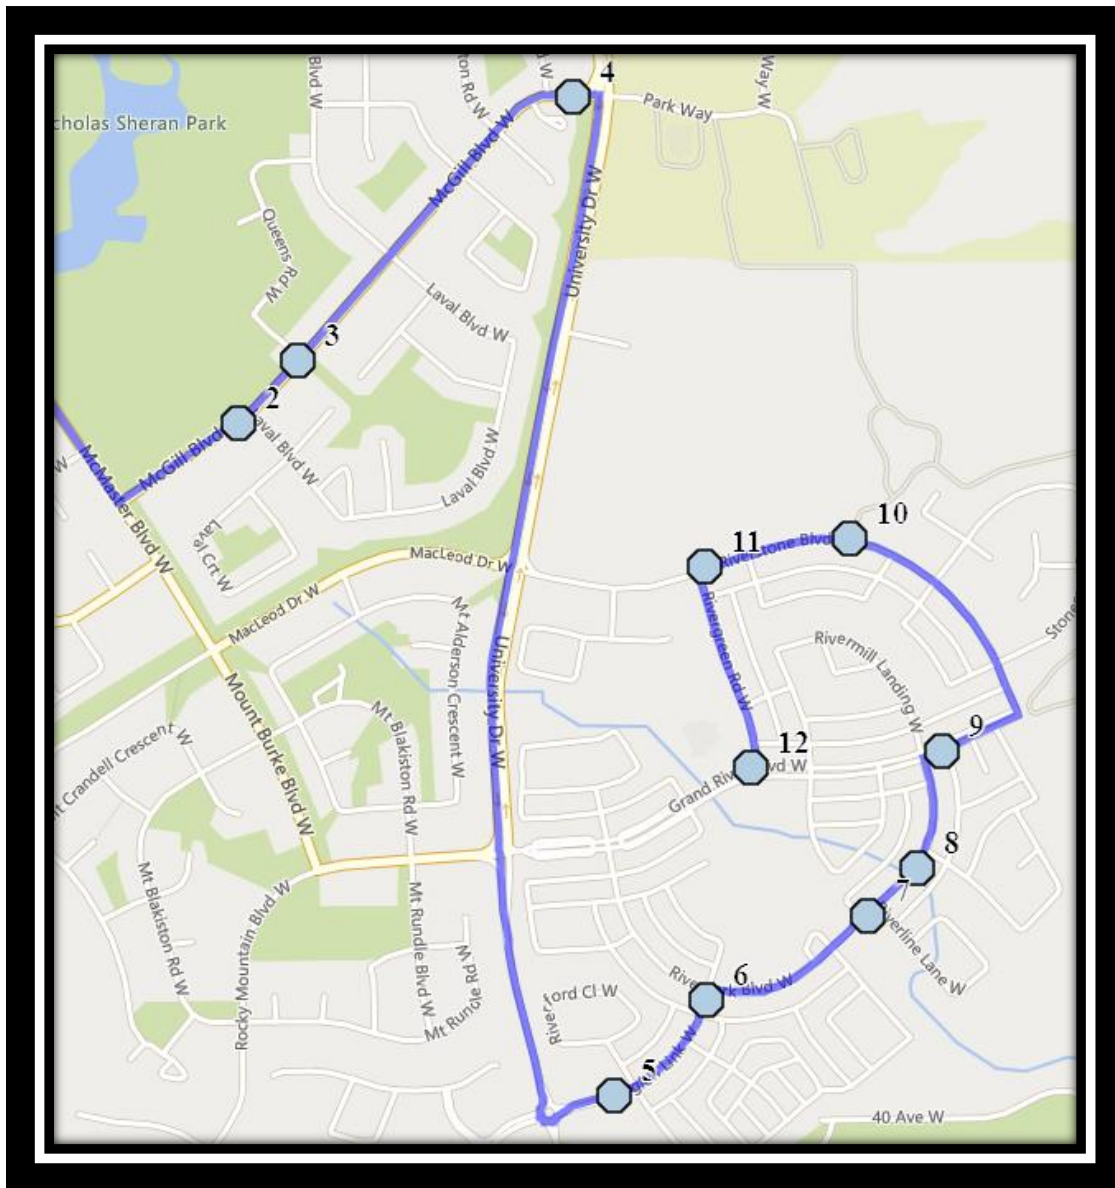

Van Tighem W4

REVISED: January 6th, 2023

EFFECTIVE: January 9th, 2023

Father Leonard Van Tighem (403)-381-0953
25 Stoney Crescent W, Lethbridge, AB. T1K 6V5

Please arrive 10 minutes before scheduled pick up and drop off times. Times shown may vary due to weather & traffic conditions.
Bus routes and maps are subject to change. For the most up-to-date version, visit www.southland.ca/lethbridge.