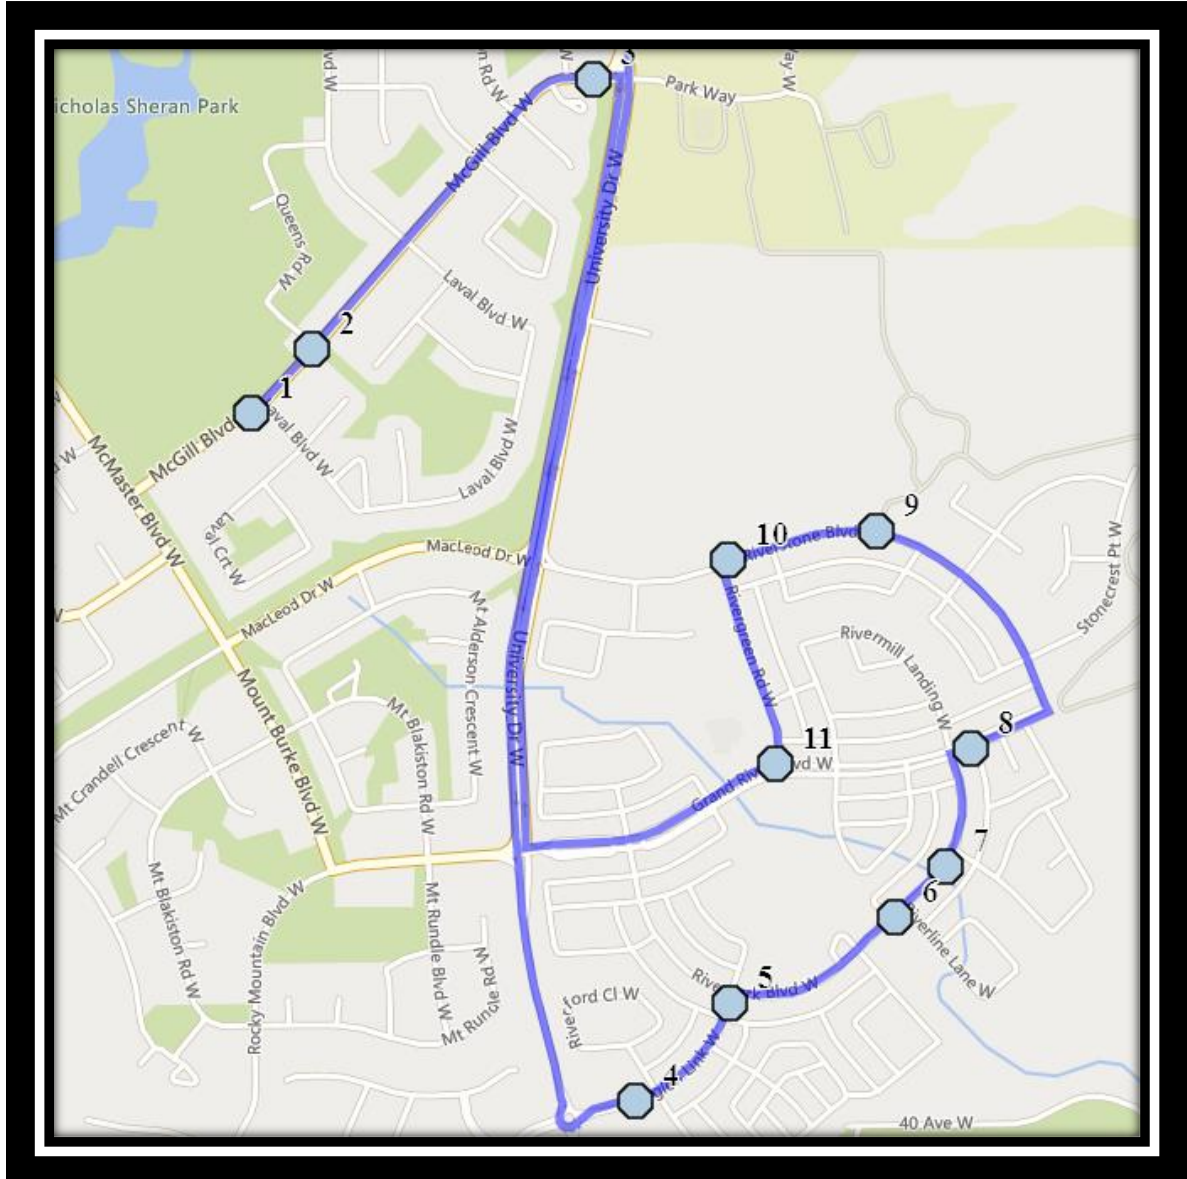

Van Tighem W4

REVISED: January 6th, 2023

EFFECTIVE: January 9th, 2023

Father Leonard Van Tighem (403)-381-0953

25 Stoney Crescent W, Lethbridge, AB. T1K 6V5

Please arrive 10 minutes before scheduled pick up and drop off times. Times shown may vary due to weather & traffic conditions.

Bus routes and maps are subject to change. For the most up-to-date version, visit www.southland.ca/lethbridge.