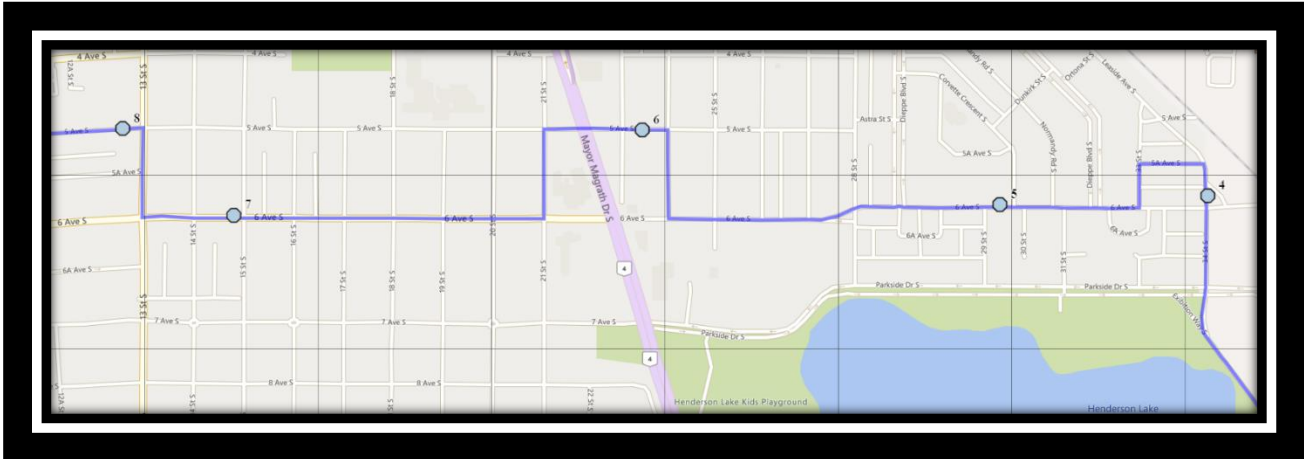

# Davidson/Bawden S1

REVISED: February 10, 2023

EFFECTIVE: February 15, 2023

**Ecole Agnes Davidson – 2103 20 Street South – (403) 328-5153**

**Fleetwood Bawden – 1222 9 Ave. South – (403) 327-5818**

Please arrive 10 minutes before scheduled pick up and drop off times. Times shown may vary due to weather & traffic conditions.  
Bus routes and maps are subject to change. For the most up-to-date version, visit [www.southland.ca/lethbridge](http://www.southland.ca/lethbridge).

## Monday – Friday

- #1 - 8:00 AM - Forestry Ave South Eastbound - east of Lakemount blvd at alley
- #2 - 8:02 AM - Lakemount Blvd South Eastbound - east of Michigan PL S at walkway entrance
- #3 - 8:03 AM - Great Lakes Road South Southbound - north of Glacier Dr S at corner
- #4 - 8:06 AM - 34 Street South Northbound - north of 6 Ave S across from alley
- #5 - 8:08 AM - 6 Ave South Westbound - west of Corvette at driveway
- #6 - 8:11 AM - 5 Avenue South Westbound - east of 23 St at alley
- #7 - 8:13 AM - 6 Ave South Westbound - after 15 St S before driveway
- #8 - 8:15 AM - 5 Ave South Westbound - west of 13 St S at alley
- #9 - 8:17 AM - 11 Street South - north of 7 Ave intersection
- #10 - 8:21 AM - 5 St South Southbound - north of 8A Ave at intersection
- #11 - 8:23 AM - 9 Ave South Eastbound - east of 8 St S at second house
- #12 - 8:24 AM - 9 Ave South Eastbound - east of 10 St. at alley
- #13 - 8:25 AM - Fleetwood-Bawden
- #14 - 8:35 AM - Ecole Agnes Davidson