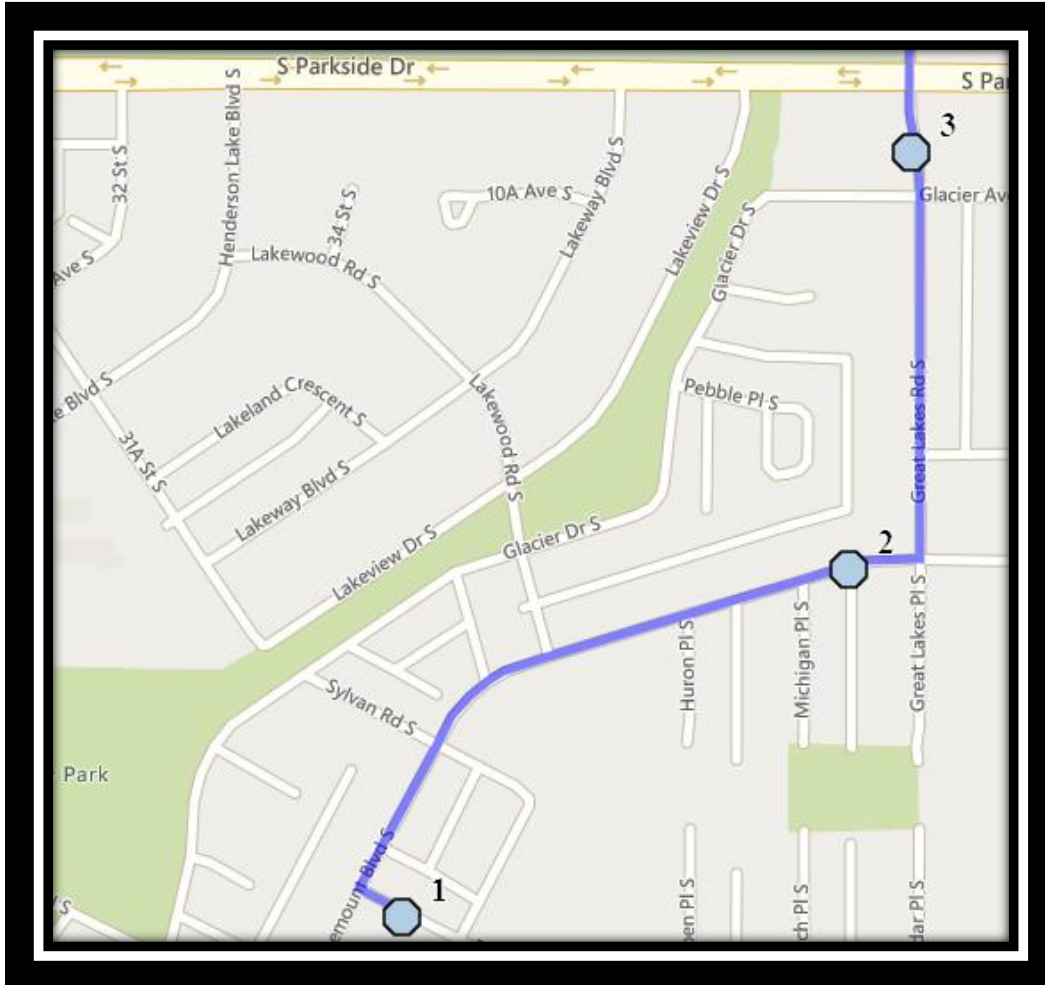

Davidson/Bawden S1

REVISED: February 10, 2023

EFFECTIVE: February 15, 2023

Ecole Agnes Davidson – 2103 20 Street South – (403) 328-5153

Fleetwood Bawden – 1222 9 Ave. South – (403) 327-5818

Please arrive 10 minutes before scheduled pick up and drop off times. Times shown may vary due to weather & traffic conditions.
Bus routes and maps are subject to change. For the most up-to-date version, visit www.southland.ca/lethbridge.