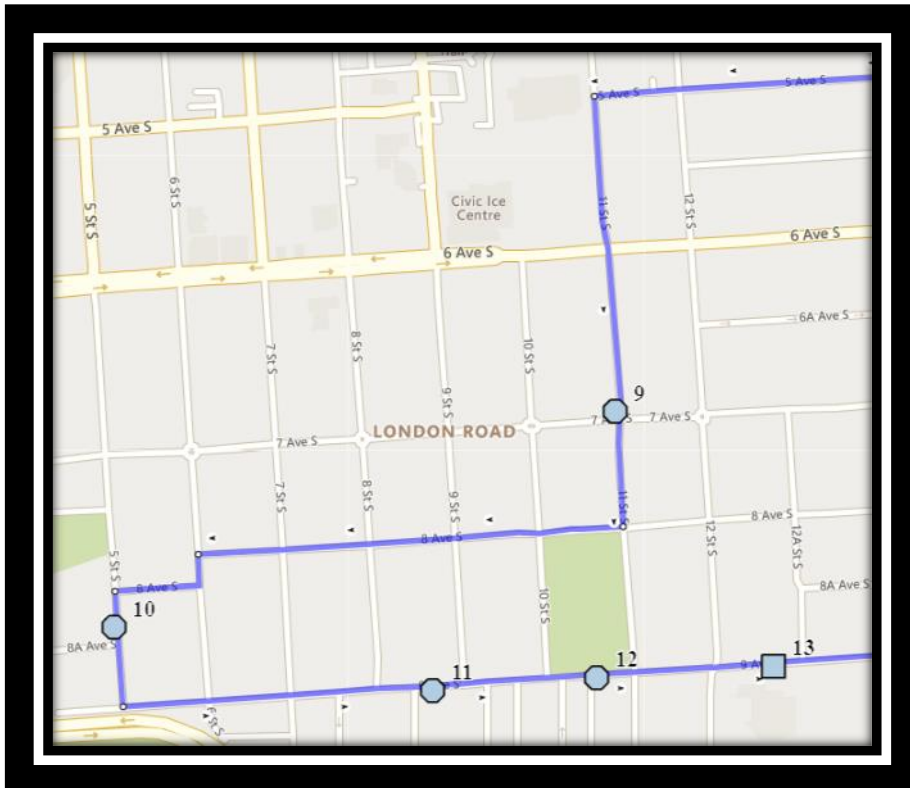

# Davidson/Bawden S1

REVISED: February 10, 2023

EFFECTIVE: February 15, 2023

**PM Route Same Direction as AM**

**Ecole Agnes Davidson – 2103 20 Street South – (403) 328-5153**

**Fleetwood Bawden – 1222 9 Ave. South – (403) 327-5818**

Please arrive 10 minutes before scheduled pick up and drop off times. Times shown may vary due to weather & traffic conditions. Bus routes and maps are subject to change. For the most up-to-date version, visit [www.southland.ca/lethbridge](http://www.southland.ca/lethbridge).

# Davidson/Bawden S1

REVISED: February 10, 2023

EFFECTIVE: February 15, 2023

**Ecole Agnes Davidson – 2103 20 Street South – (403) 328-5153**

**Fleetwood Bawden – 1222 9 Ave. South – (403) 327-5818**

Please arrive 10 minutes before scheduled pick up and drop off times. Times shown may vary due to weather & traffic conditions.  
Bus routes and maps are subject to change. For the most up-to-date version, visit [www.southland.ca/lethbridge](http://www.southland.ca/lethbridge).