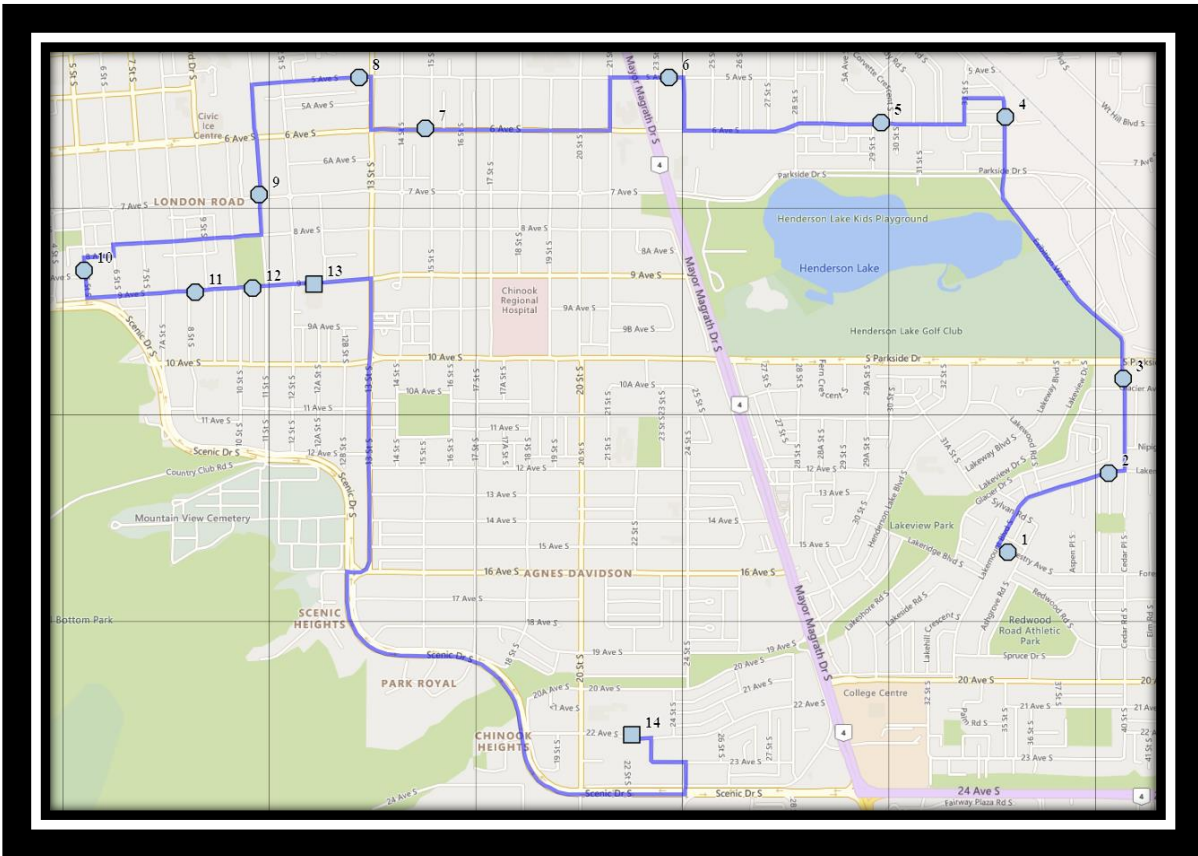

# Davidson/Bawden S1

REVISED: February 10, 2023

EFFECTIVE: February 15, 2023

**PM Route Same Direction as AM**

**Ecole Agnes Davidson – 2103 20 Street South – (403) 328-5153**

**Fleetwood Bawden – 1222 9 Ave. South – (403) 327-5818**

Please arrive 10 minutes before scheduled pick up and drop off times. Times shown may vary due to weather & traffic conditions. Bus routes and maps are subject to change. For the most up-to-date version, visit [www.southland.ca/lethbridge](http://www.southland.ca/lethbridge).

# Davidson/Bawden S1

REVISED: February 10, 2023

EFFECTIVE: February 15, 2023

**Ecole Agnes Davidson – 2103 20 Street South – (403) 328-5153**

**Fleetwood Bawden – 1222 9 Ave. South – (403) 327-5818**

Please arrive 10 minutes before scheduled pick up and drop off times. Times shown may vary due to weather & traffic conditions.  
Bus routes and maps are subject to change. For the most up-to-date version, visit [www.southland.ca/lethbridge](http://www.southland.ca/lethbridge).

## Monday – Friday

- #1 - 8:00 AM - Forestry Ave South Eastbound - east of Lakemount blvd at alley
- #2 - 8:02 AM - Lakemount Blvd South Eastbound - east of Michigan PL S at walkway entrance
- #3 - 8:03 AM - Great Lakes Road South Southbound - north of Glacier Dr S at corner
- #4 - 8:06 AM - 34 Street South Northbound - north of 6 Ave S across from alley
- #5 - 8:08 AM - 6 Ave South Westbound - west of Corvette at driveway
- #6 - 8:11 AM - 5 Avenue South Westbound - east of 23 St at alley
- #7 - 8:13 AM - 6 Ave South Westbound - after 15 St S before driveway
- #8 - 8:15 AM - 5 Ave South Westbound - west of 13 St S at alley
- #9 - 8:17 AM - 11 Street South - north of 7 Ave intersection
- #10 - 8:21 AM - 5 St South Southbound - north of 8A Ave at intersection
- #11 - 8:23 AM - 9 Ave South Eastbound - east of 8 St S at second house
- #12 - 8:24 AM - 9 Ave South Eastbound - east of 10 St. at alley
- #13 - 8:25 AM - Fleetwood-Bawden
- #14 - 8:35 AM - Ecole Agnes Davidson