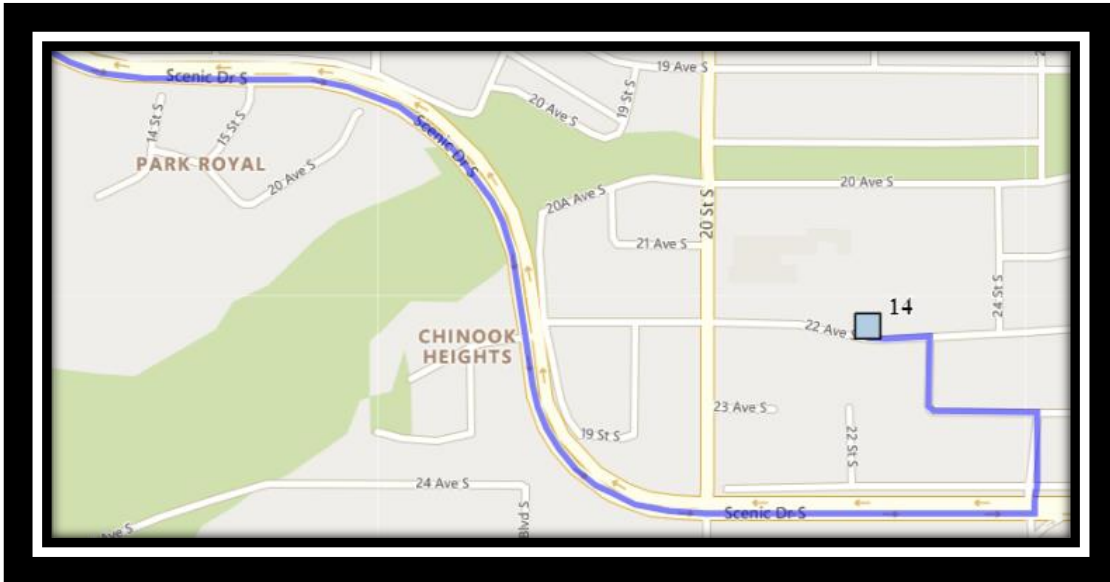

# Davidson/Bawden S1

REVISED: February 10, 2023

EFFECTIVE: February 15, 2023

**Ecole Agnes Davidson – 2103 20 Street South – (403) 328-5153**

**Fleetwood Bawden – 1222 9 Ave. South – (403) 327-5818**

Please arrive 10 minutes before scheduled pick up and drop off times. Times shown may vary due to weather & traffic conditions.  
Bus routes and maps are subject to change. For the most up-to-date version, visit [www.southland.ca/lethbridge](http://www.southland.ca/lethbridge).

## Monday – Friday

- #1 - 8:00 AM - Forestry Ave South Eastbound - east of Lakemount blvd at alley
- #2 - 8:02 AM - Lakemount Blvd South Eastbound - east of Michigan PL S at walkway entrance
- #3 - 8:03 AM - Great Lakes Road South Southbound - north of Glacier Dr S at corner
- #4 - 8:06 AM - 34 Street South Northbound - north of 6 Ave S across from alley
- #5 - 8:08 AM - 6 Ave South Westbound - west of Corvette at driveway
- #6 - 8:11 AM - 5 Avenue South Westbound - east of 23 St at alley
- #7 - 8:13 AM - 6 Ave South Westbound - after 15 St S before driveway
- #8 - 8:15 AM - 5 Ave South Westbound - west of 13 St S at alley
- #9 - 8:17 AM - 11 Street South - north of 7 Ave intersection
- #10 - 8:21 AM - 5 St South Southbound - north of 8A Ave at intersection
- #11 - 8:23 AM - 9 Ave South Eastbound - east of 8 St S at second house
- #12 - 8:24 AM - 9 Ave South Eastbound - east of 10 St. at alley
- #13 - 8:25 AM - Fleetwood-Bawden
- #14 - 8:35 AM - Ecole Agnes Davidson