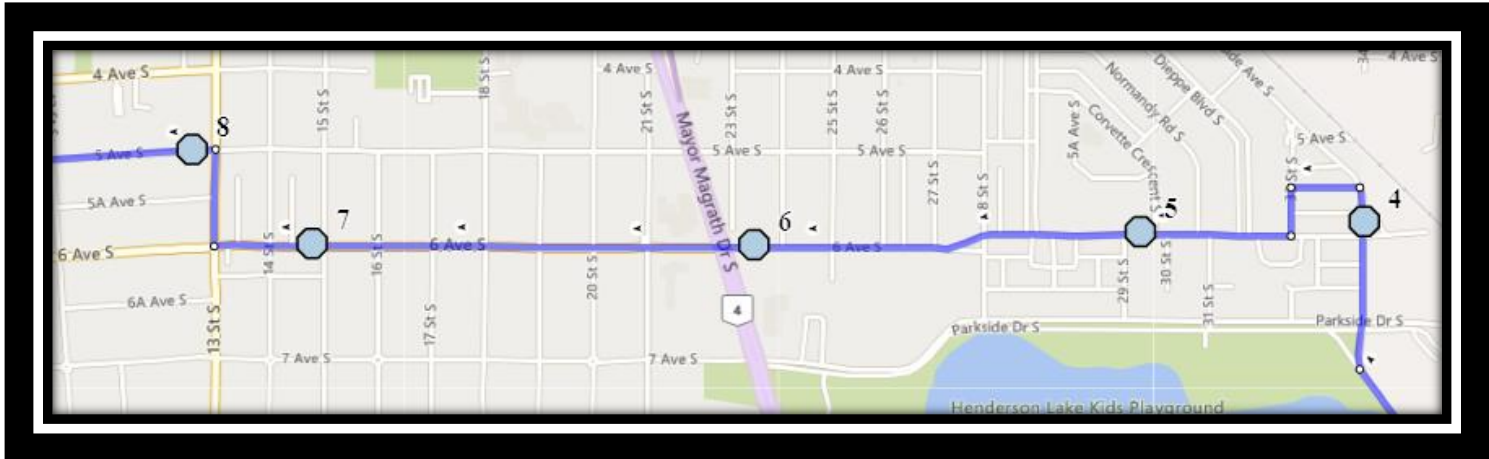

# Davidson/Bawden S1

REVISED: February 3, 2023

EFFECTIVE: February 8, 2023

**Ecole Agnes Davidson – 2103 20 Street South – (403) 328-5153**

**Fleetwood Bawden – 1222 9 Ave. South – (403) 327-5818**

Please arrive 10 minutes before scheduled pick up and drop off times. Times shown may vary due to weather & traffic conditions.  
Bus routes and maps are subject to change. For the most up-to-date version, visit [www.southland.ca/lethbridge](http://www.southland.ca/lethbridge).

**#8 - 1:10 PM - 6 Ave South westbound - east of Mayor Magrath at alley**

**#9 - 1:12 PM - 6 Ave South Westbound - after 15 St S before driveway**

**#10 - 1:14 PM - 5 Ave South Westbound - west of 13 St S at alley**