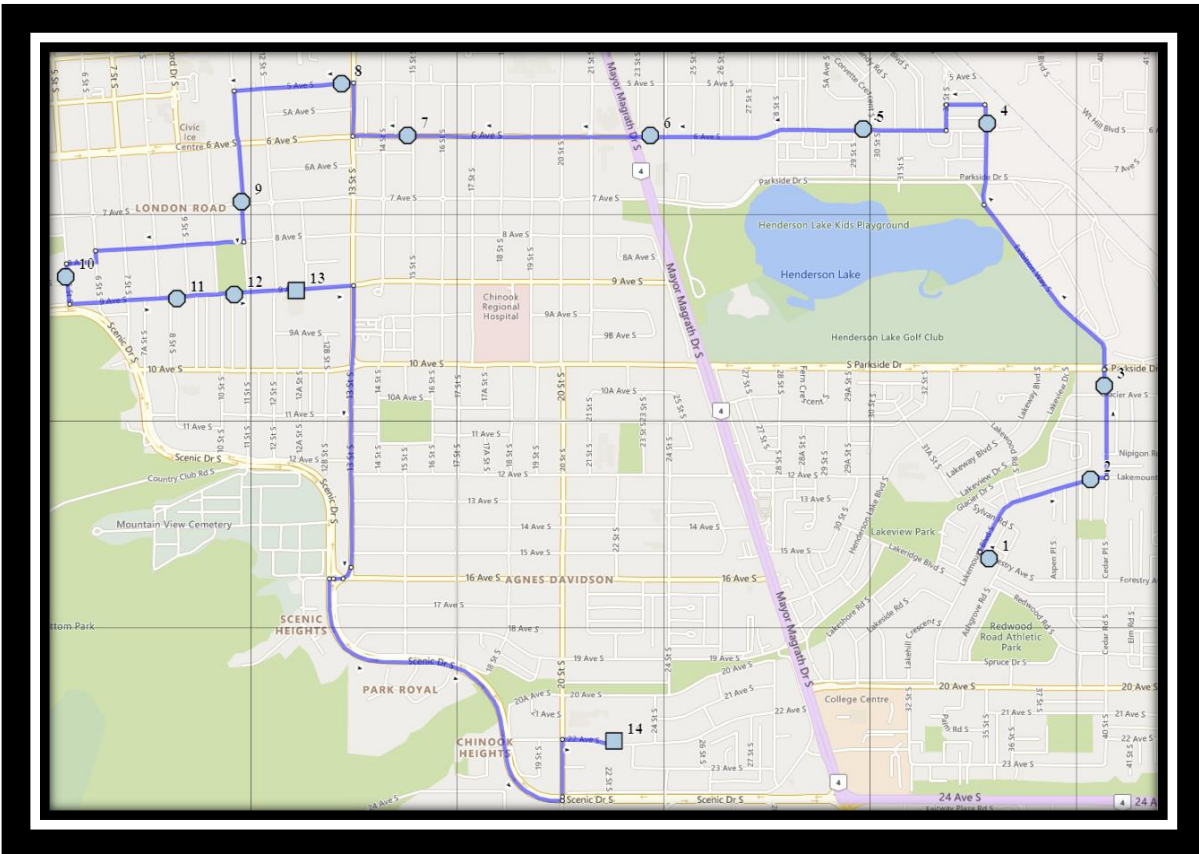

# Davidson/Bawden S1

REVISED: February 3, 2023

EFFECTIVE: February 8, 2023

**PM Route Same Direction as AM**

**Ecole Agnes Davidson – 2103 20 Street South – (403) 328-5153**

**Fleetwood Bawden – 1222 9 Ave. South – (403) 327-5818**

Please arrive 10 minutes before scheduled pick up and drop off times. Times shown may vary due to weather & traffic conditions.  
Bus routes and maps are subject to change. For the most up-to-date version, visit [www.southland.ca/lethbridge](http://www.southland.ca/lethbridge).

# Davidson/Bawden S1

REVISED: February 3, 2023

EFFECTIVE: February 8, 2023

**Ecole Agnes Davidson – 2103 20 Street South – (403) 328-5153**

**Fleetwood Bawden – 1222 9 Ave. South – (403) 327-5818**

Please arrive 10 minutes before scheduled pick up and drop off times. Times shown may vary due to weather & traffic conditions.  
Bus routes and maps are subject to change. For the most up-to-date version, visit [www.southland.ca/lethbridge](http://www.southland.ca/lethbridge).

## Monday – Thursday

**#2 - 3:52 PM - Ecole Agnes Davidson**

**#3 - 4:00 PM - Forestry Ave South Eastbound - east of Lakemount blvd at alley**

**#4 - 4:02 PM - Lakemount Blvd South Eastbound - east of Michigan PL S at walkway entrance**