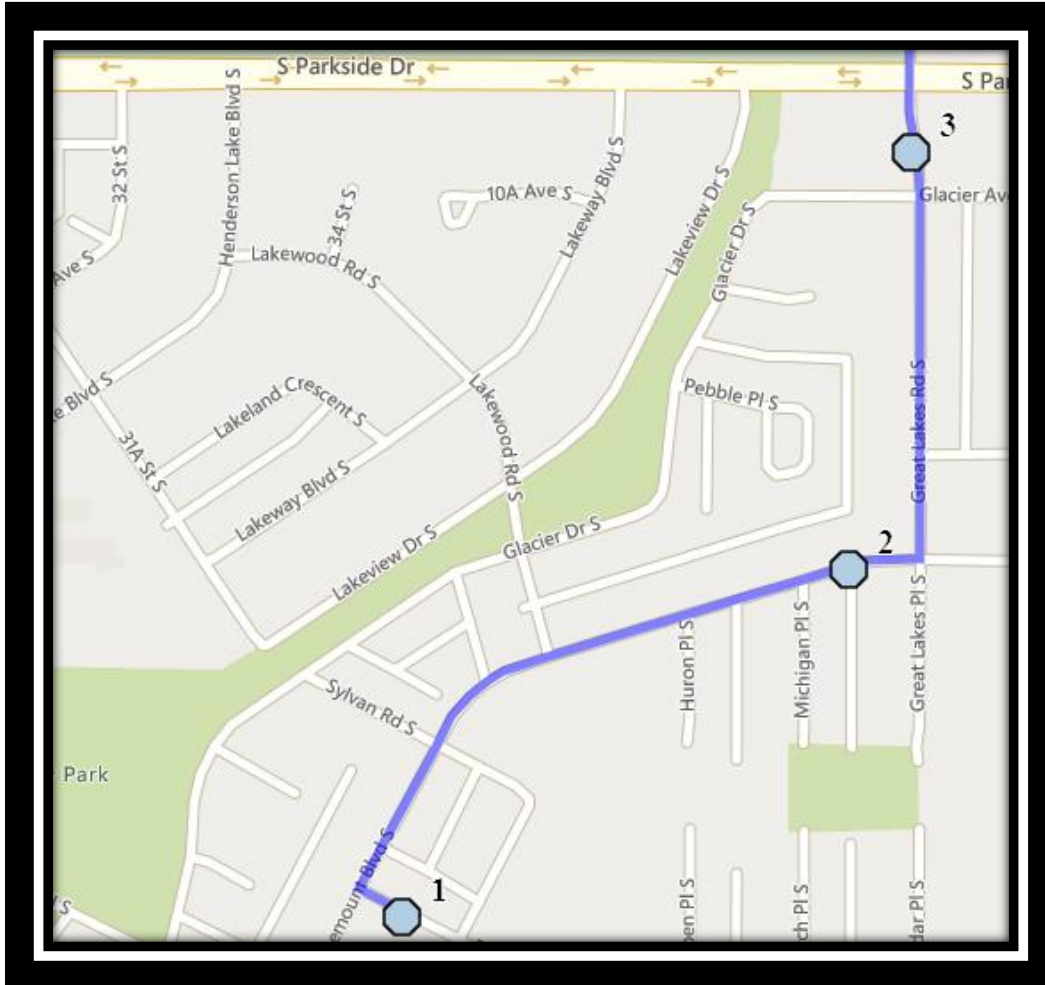

Davidson/Bawden S1

REVISED: February 3, 2023

EFFECTIVE: February 8, 2023

Ecole Agnes Davidson – 2103 20 Street South – (403) 328-5153

Fleetwood Bawden – 1222 9 Ave. South – (403) 327-5818

Please arrive 10 minutes before scheduled pick up and drop off times. Times shown may vary due to weather & traffic conditions.
Bus routes and maps are subject to change. For the most up-to-date version, visit www.southland.ca/lethbridge.