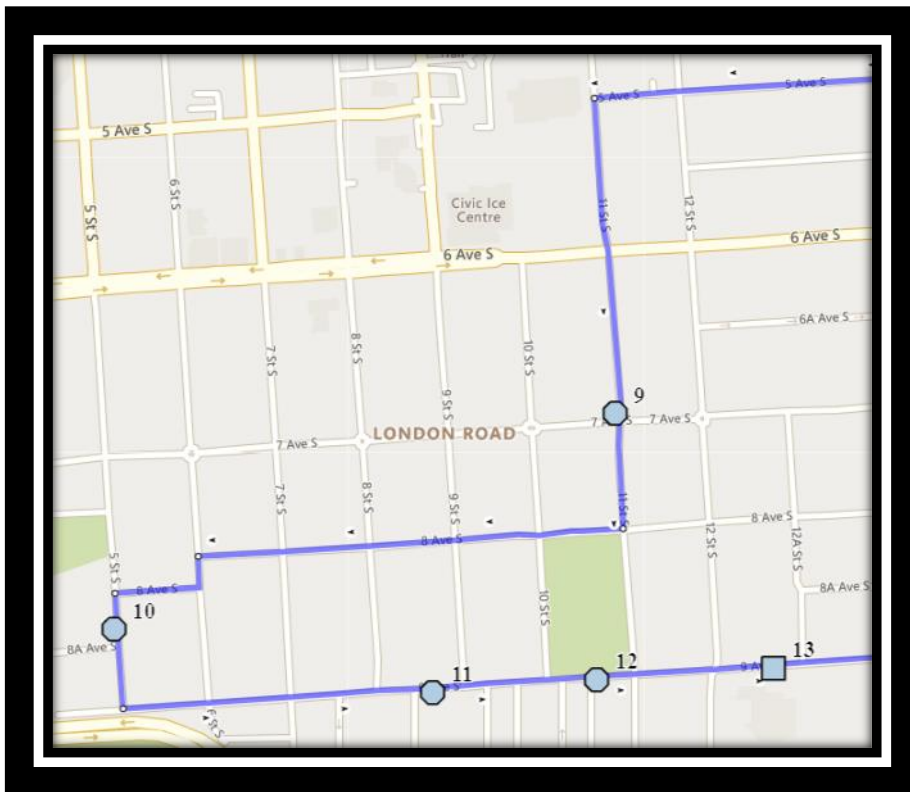

# Davidson/Bawden S1

REVISED: February 3, 2023

EFFECTIVE: February 8, 2023

**PM Route Same Direction as AM**

**Ecole Agnes Davidson – 2103 20 Street South – (403) 328-5153**

**Fleetwood Bawden – 1222 9 Ave. South – (403) 327-5818**

Please arrive 10 minutes before scheduled pick up and drop off times. Times shown may vary due to weather & traffic conditions.  
Bus routes and maps are subject to change. For the most up-to-date version, visit [www.southland.ca/lethbridge](http://www.southland.ca/lethbridge).

# Davidson/Bawden S1

REVISED: February 3, 2023

EFFECTIVE: February 8, 2023

**Ecole Agnes Davidson – 2103 20 Street South – (403) 328-5153**

**Fleetwood Bawden – 1222 9 Ave. South – (403) 327-5818**

Please arrive 10 minutes before scheduled pick up and drop off times. Times shown may vary due to weather & traffic conditions.  
Bus routes and maps are subject to change. For the most up-to-date version, visit [www.southland.ca/lethbridge](http://www.southland.ca/lethbridge).