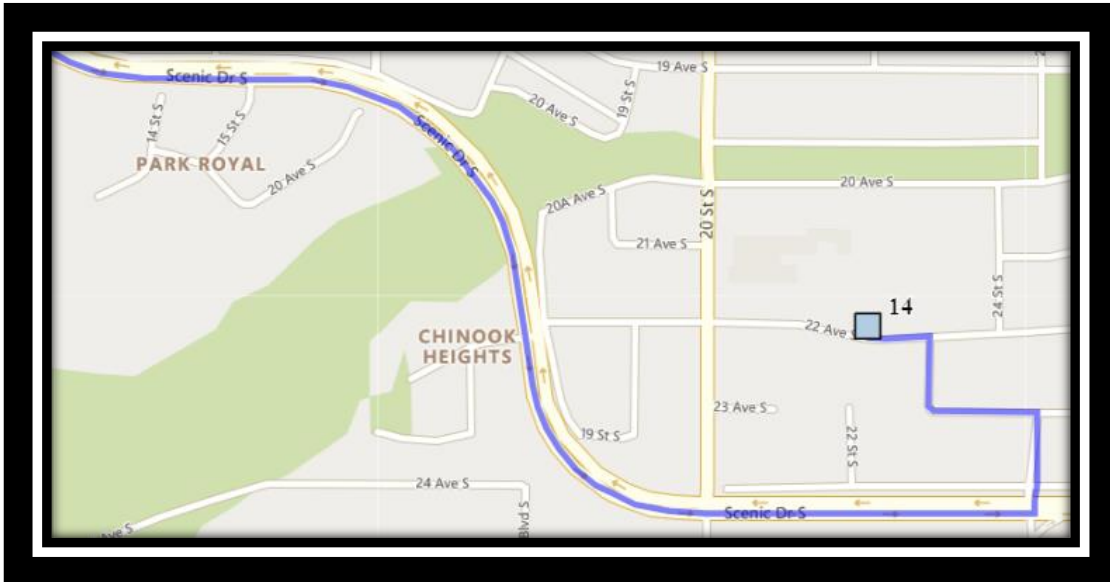

# Davidson/Bawden S1

REVISED: February 3, 2023

EFFECTIVE: February 8, 2023

**Ecole Agnes Davidson – 2103 20 Street South – (403) 328-5153**

**Fleetwood Bawden – 1222 9 Ave. South – (403) 327-5818**

Please arrive 10 minutes before scheduled pick up and drop off times. Times shown may vary due to weather & traffic conditions.  
Bus routes and maps are subject to change. For the most up-to-date version, visit [www.southland.ca/lethbridge](http://www.southland.ca/lethbridge).

## Monday – Friday

- #1 - 8:01 AM - Forestry Ave South Eastbound - east of Lakemount blvd at alley
- #2 - 8:03 AM - Lakemount Blvd South Eastbound - east of Michigan PL S at walkway entrance
- #3 - 8:05 AM - Great Lakes Road South Southbound - north of Glacier Dr S at corner
- #4 - 8:07 AM - 34 Street South Northbound - north of 6 Ave S across from alley
- #5 - 8:09 AM - 6 Ave South Westbound - west of Corvette at driveway
- #6 - 8:11 AM - 6 Ave South westbound - east of Mayor Magrath at alley
- #7 - 8:13 AM - 6 Ave South Westbound - after 15 St S before driveway
- #8 - 8:15 AM - 5 Ave South Westbound - west of 13 St S at alley
- #9 - 8:17 AM - 11 Street South - north of 7 Ave intersection
- #10 - 8:21 AM - 5 St South Southbound - north of 8A Ave at intersection
- #11 - 8:23 AM - 9 Ave South Eastbound - east of 8 St S at second house
- #12 - 8:24 AM - 9 Ave South Eastbound - east of 10 St. at alley
- #13 - 8:25 AM - Fleetwood-Bawden
- #14 - 8:35 AM - Ecole Agnes Davidson