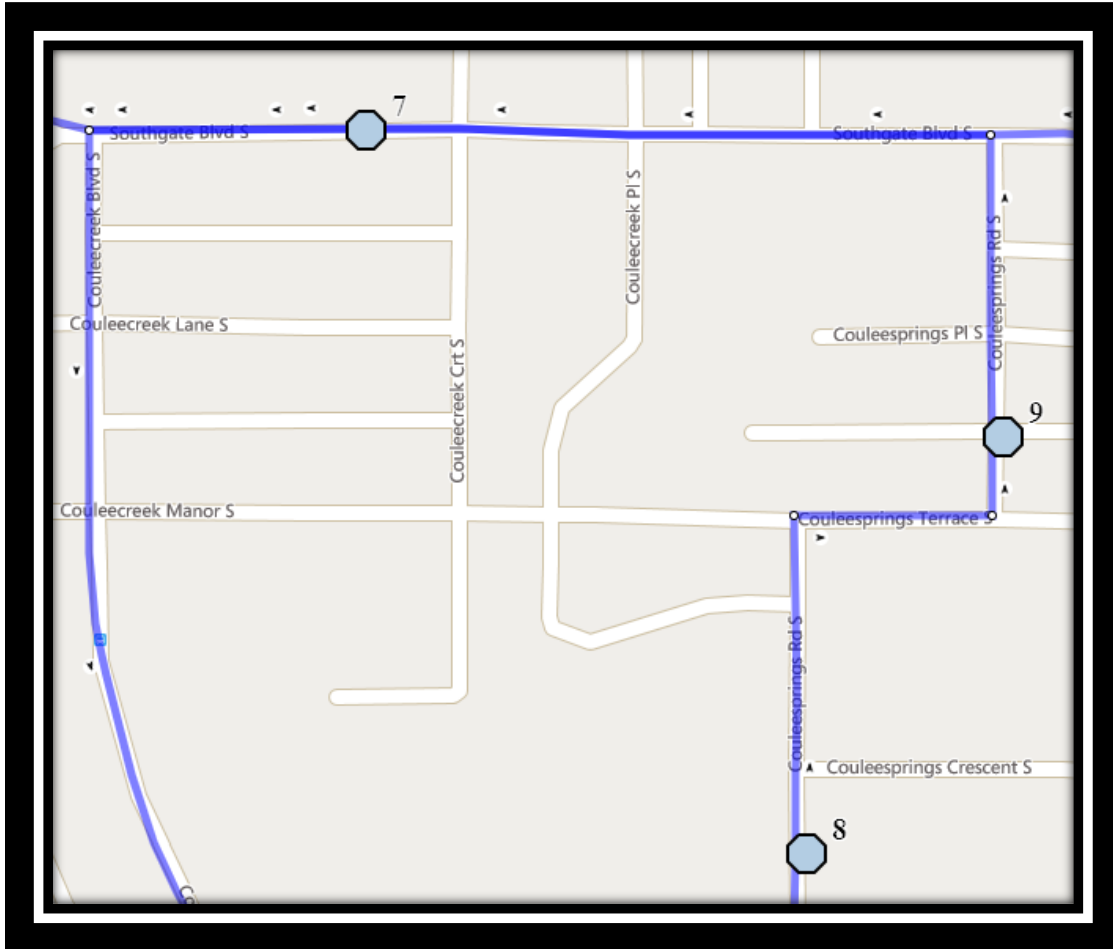

Assumption S1

REVISED: February 24th, 2023

EFFECTIVE: March 1st, 2023

AM Route – PM same as AM

Our Lady of Assumption – 2219 14 Ave South – (403) 327-5028

Please arrive 10 minutes before scheduled pick up and drop off times. Times shown may vary due to weather & traffic conditions. Bus routes and maps are subject to change. For the most up-to-date version, visit www.southland.ca/lethbridge.