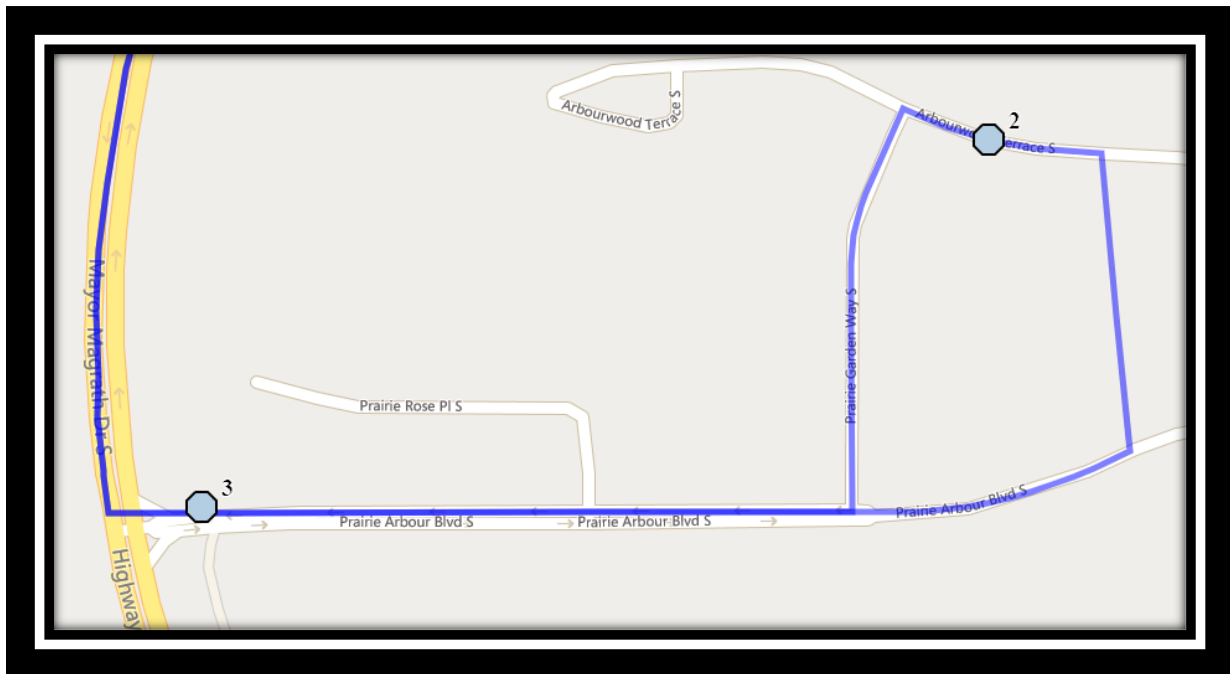

Assumption S1

REVISED: February 24th, 2023

EFFECTIVE: March 1st , 2023

Our Lady of Assumption – 2219 14 Ave South – (403) 327-5028

Please arrive 10 minutes before scheduled pick up and drop off times. Times shown may vary due to weather & traffic conditions.
Bus routes and maps are subject to change. For the most up-to-date version, visit www.southland.ca/lethbridge.