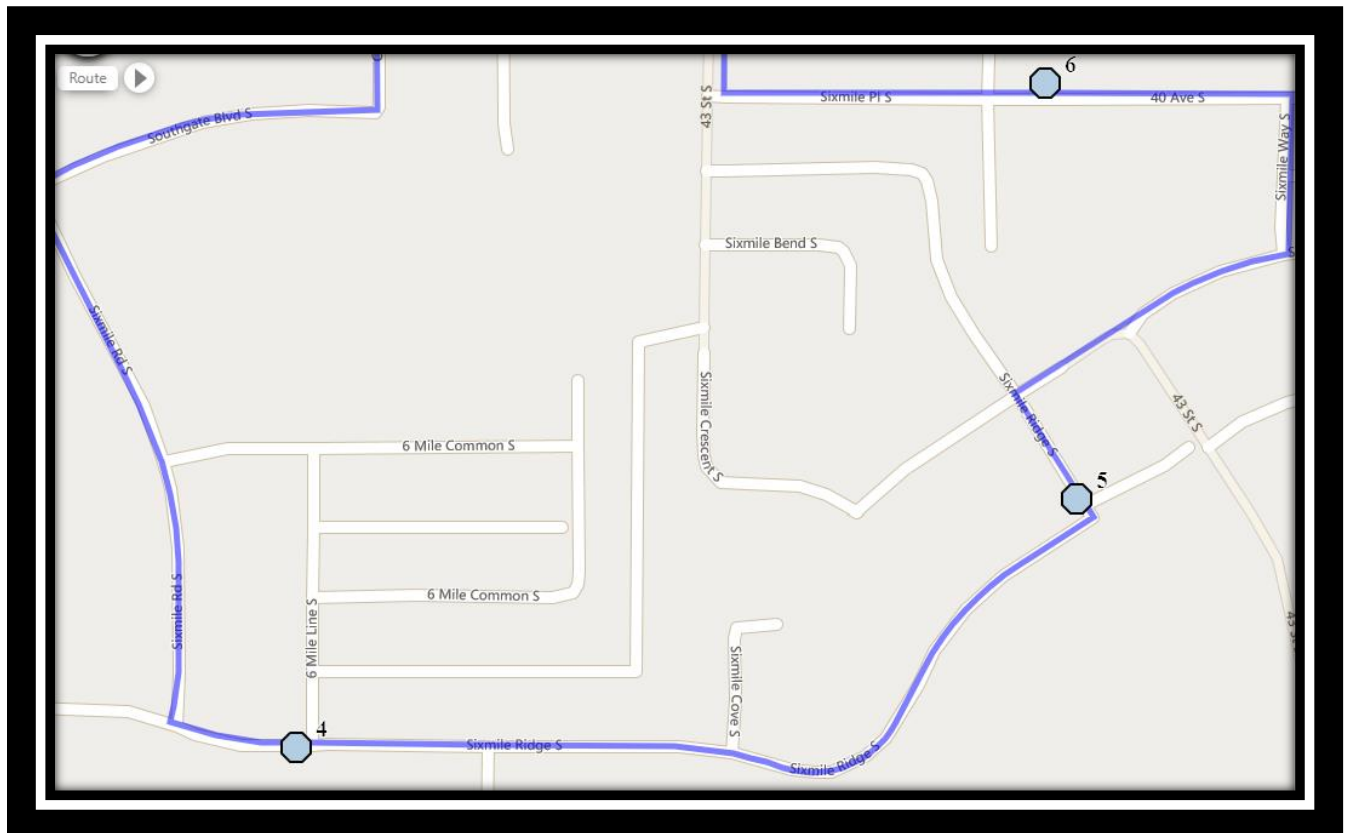

Assumption S1

REVISED: February 24th, 2023

EFFECTIVE: March 1st , 2023

Our Lady of Assumption – 2219 14 Ave South – (403) 327-5028

Please arrive 10 minutes before scheduled pick up and drop off times. Times shown may vary due to weather & traffic conditions.

Bus routes and maps are subject to change. For the most up-to-date version, visit www.southland.ca/lethbridge.