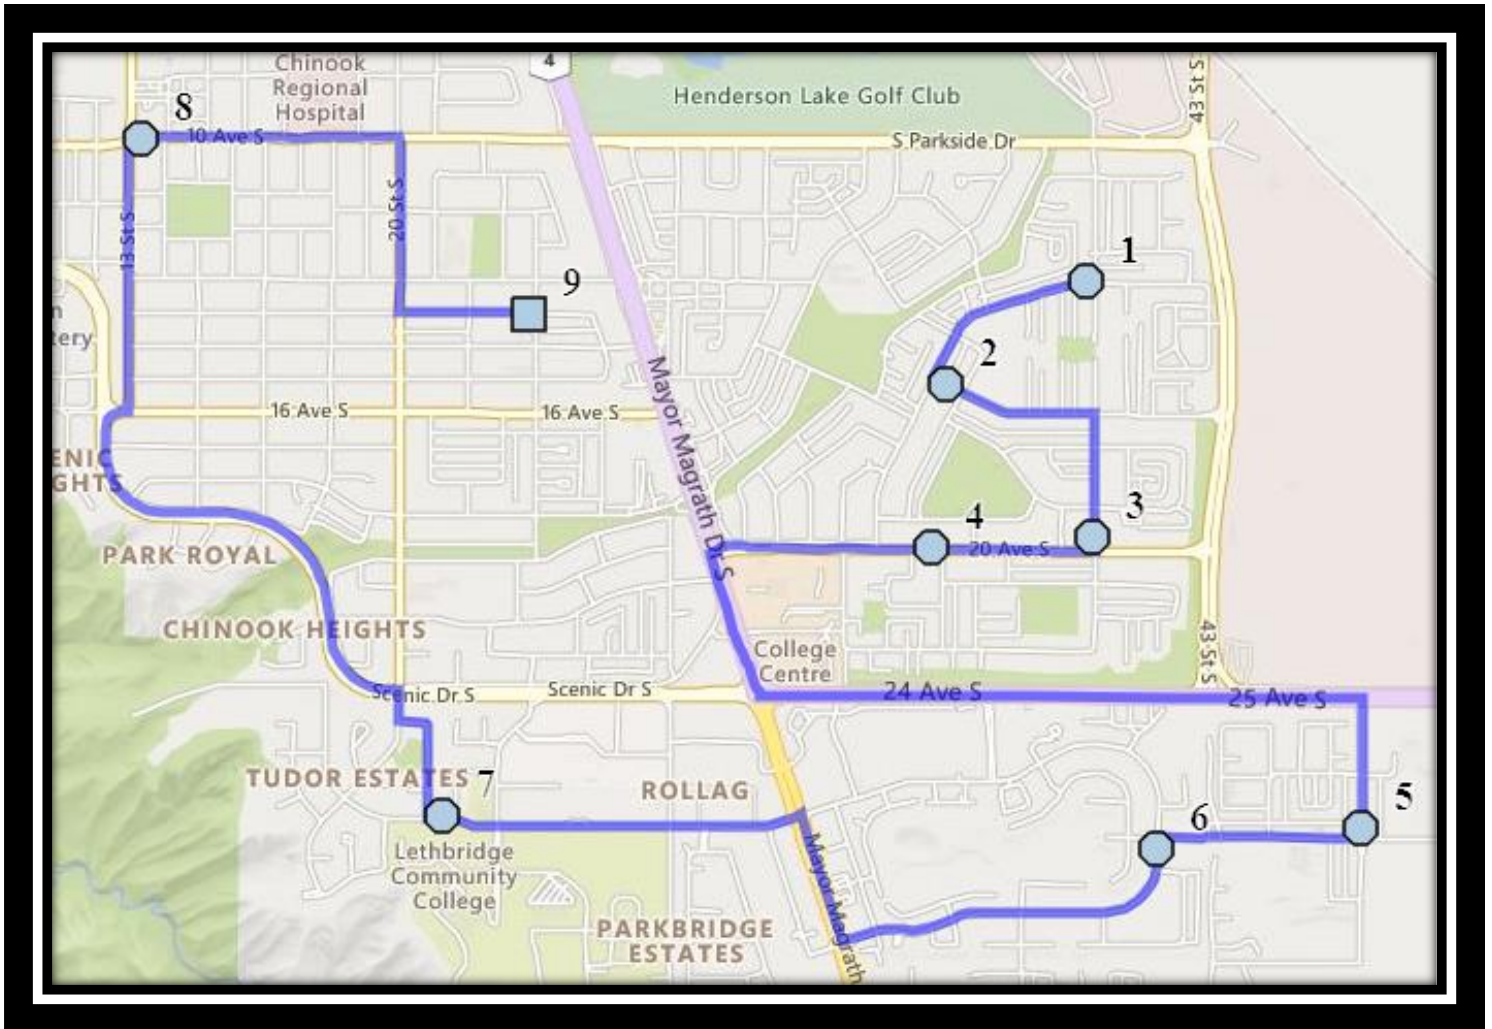

Assumption S2

REVISED: February 3rd, 2023

EFFECTIVE: February 8th, 2023

AM Route – PM route same as AM

Our Lady of Assumption – 2219 14 Ave South – (403) 327-5028

Please arrive 10 minutes before scheduled pick up and drop off times. Times shown may vary due to weather & traffic conditions.
Bus routes and maps are subject to change. For the most up-to-date version, visit www.southland.ca/lethbridge.