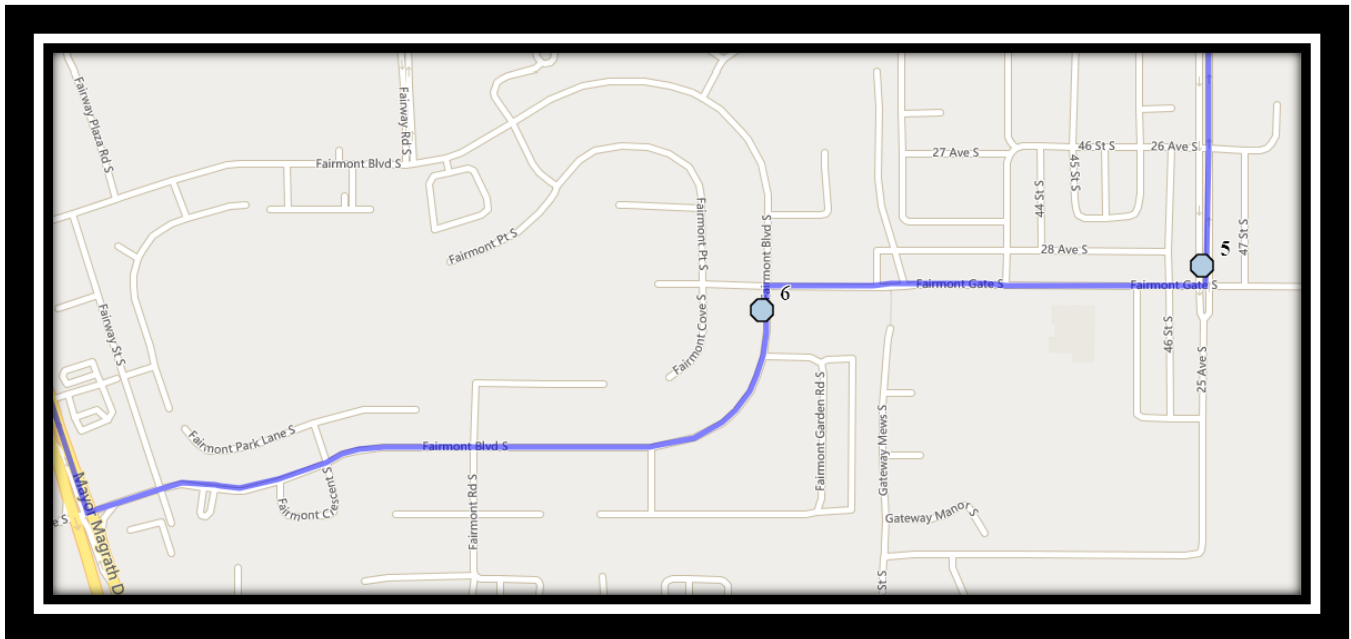

Assumption S2

REVISED: February 3rd, 2023

EFFECTIVE: February 8th, 2023

Our Lady of Assumption – 2219 14 Ave South – (403) 327-5028

Please arrive 10 minutes before scheduled pick up and drop off times. Times shown may vary due to weather & traffic conditions.

Bus routes and maps are subject to change. For the most up-to-date version, visit www.southland.ca/lethbridge.