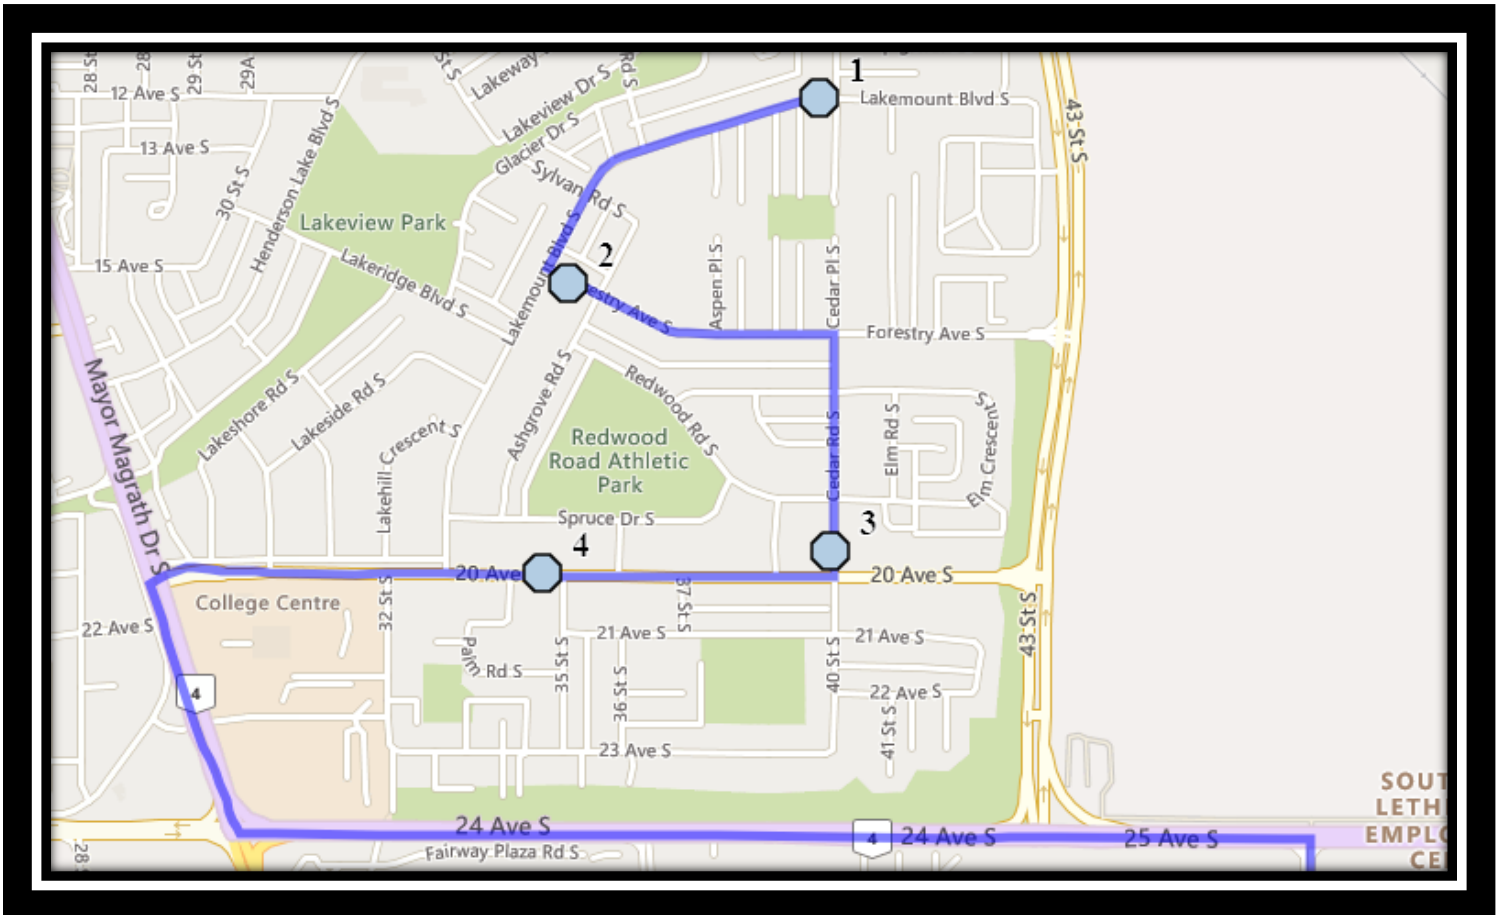

Assumption S2

REVISED: February 3rd, 2023

EFFECTIVE: February 8th, 2023

Our Lady of Assumption – 2219 14 Ave South – (403) 327-5028

Please arrive 10 minutes before scheduled pick up and drop off times. Times shown may vary due to weather & traffic conditions.
Bus routes and maps are subject to change. For the most up-to-date version, visit www.southland.ca/lethbridge.