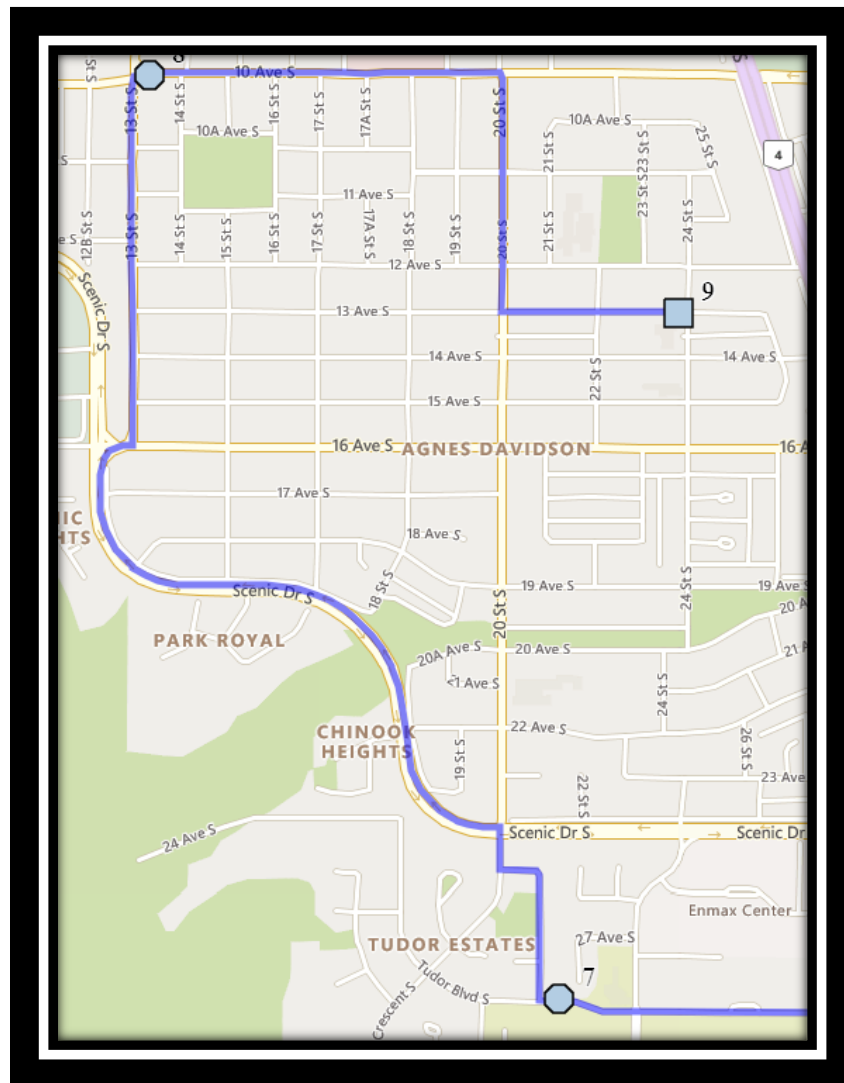

Assumption S2

REVISED: February 3rd, 2023

EFFECTIVE: February 8th, 2023

Our Lady of Assumption – 2219 14 Ave South – (403) 327-5028

Please arrive 10 minutes before scheduled pick up and drop off times. Times shown may vary due to weather & traffic conditions.
Bus routes and maps are subject to change. For the most up-to-date version, visit www.southland.ca/lethbridge.