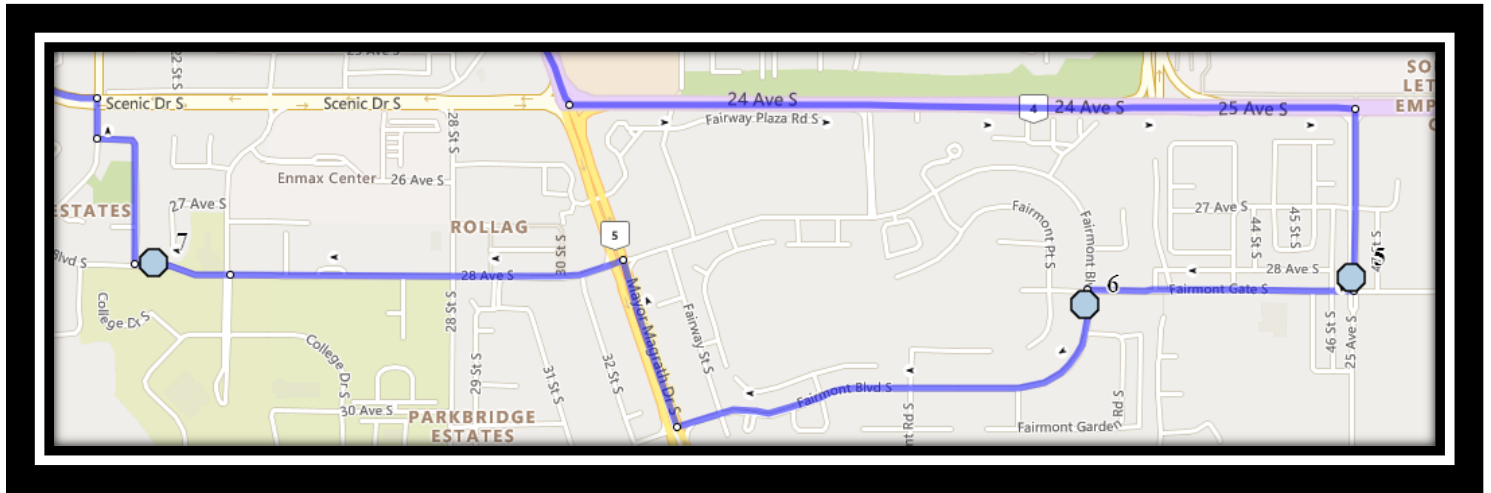

Assumption S2

REVISED: February 7th, 2023

EFFECTIVE: February 15th, 2023

Our Lady of Assumption – 2219 14 Ave South – (403) 327-5028

Please arrive 10 minutes before scheduled pick up and drop off times. Times shown may vary due to weather & traffic conditions.

Bus routes and maps are subject to change. For the most up-to-date version, visit www.southland.ca/lethbridge.