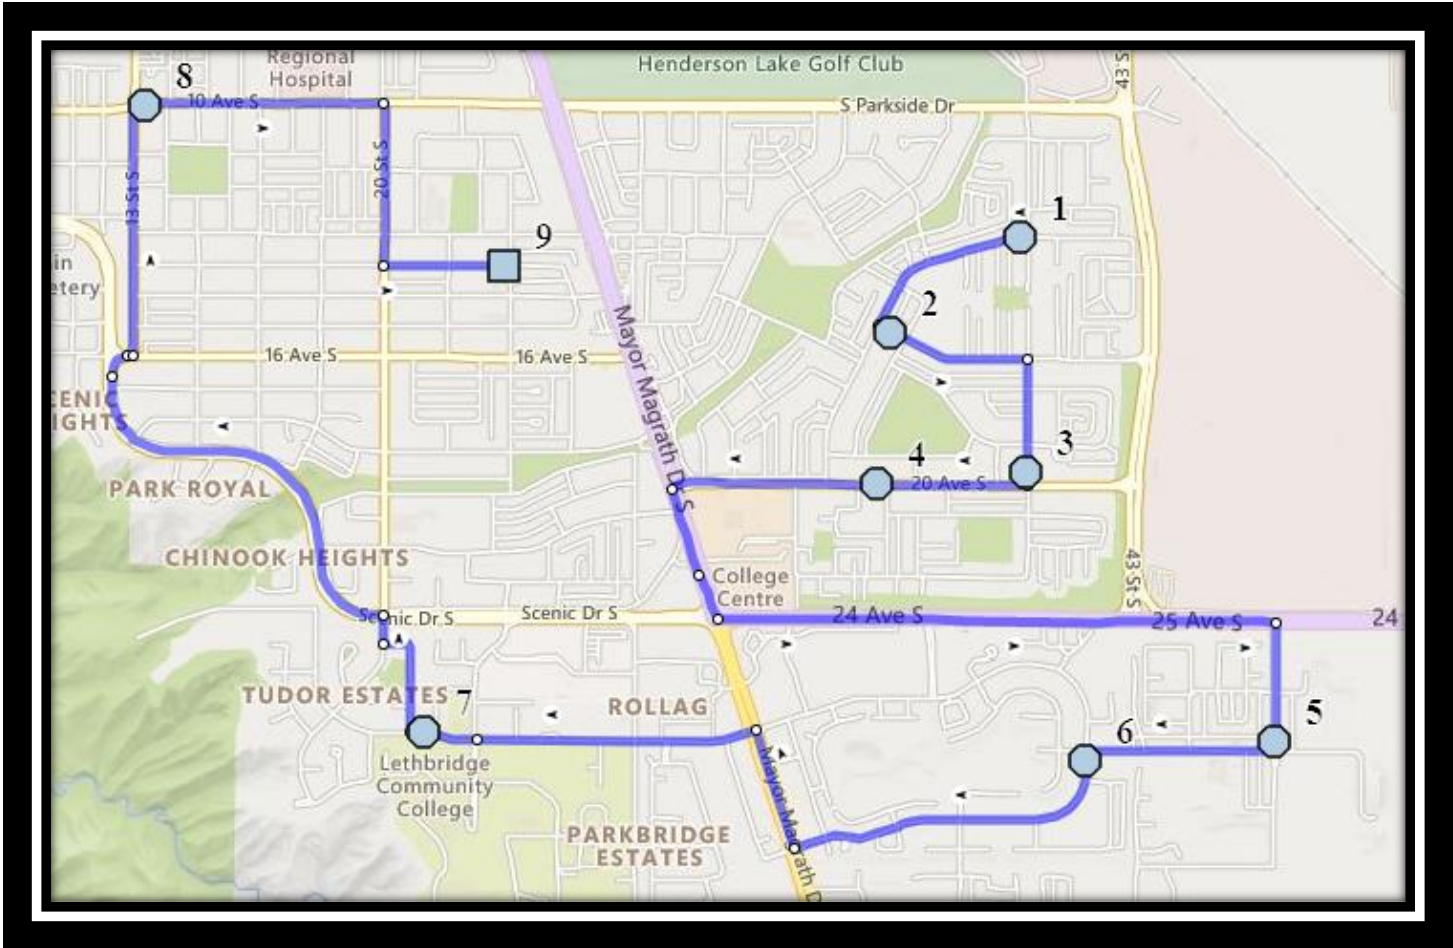

# Assumption S2

REVISED: February 7<sup>th</sup>, 2023

EFFECTIVE: February 15<sup>th</sup>, 2023

**AM Route – PM route same as AM, except the addition of one stop, stop #9.**

**#4 - 4:05 PM - Cedar Road South Southbound - north of 20 Ave S south of alley**

**#5 - 4:07 PM - 20 Ave South Westbound - Between 35 St and Palm Rd**

**#6 - 4:12 PM - 47 Street South Southbound - north of Fairmont Gate S**

**#7 - 4:15 PM - Fairmont Blvd South Westbound - west of Fairmont Rd at walkway entrance**

**#8 - 4:18 PM - Tudor Blvd South Westbound - east of Tudor Cres at the fence**

**#9 - 4:22 PM - 15 Street South Northbound - south of 17 Ave S at alley**

**#7 - 1:10 PM - Fairmont Blvd South Westbound - west of Fairmont Rd at walkway entrance**

**#8 - 1:13 PM - Tudor Blvd South Westbound - east of Tudor Cres at the fence**

**#9 - 1:17 PM - 15 Street South Northbound - south of 17 Ave S at alley**