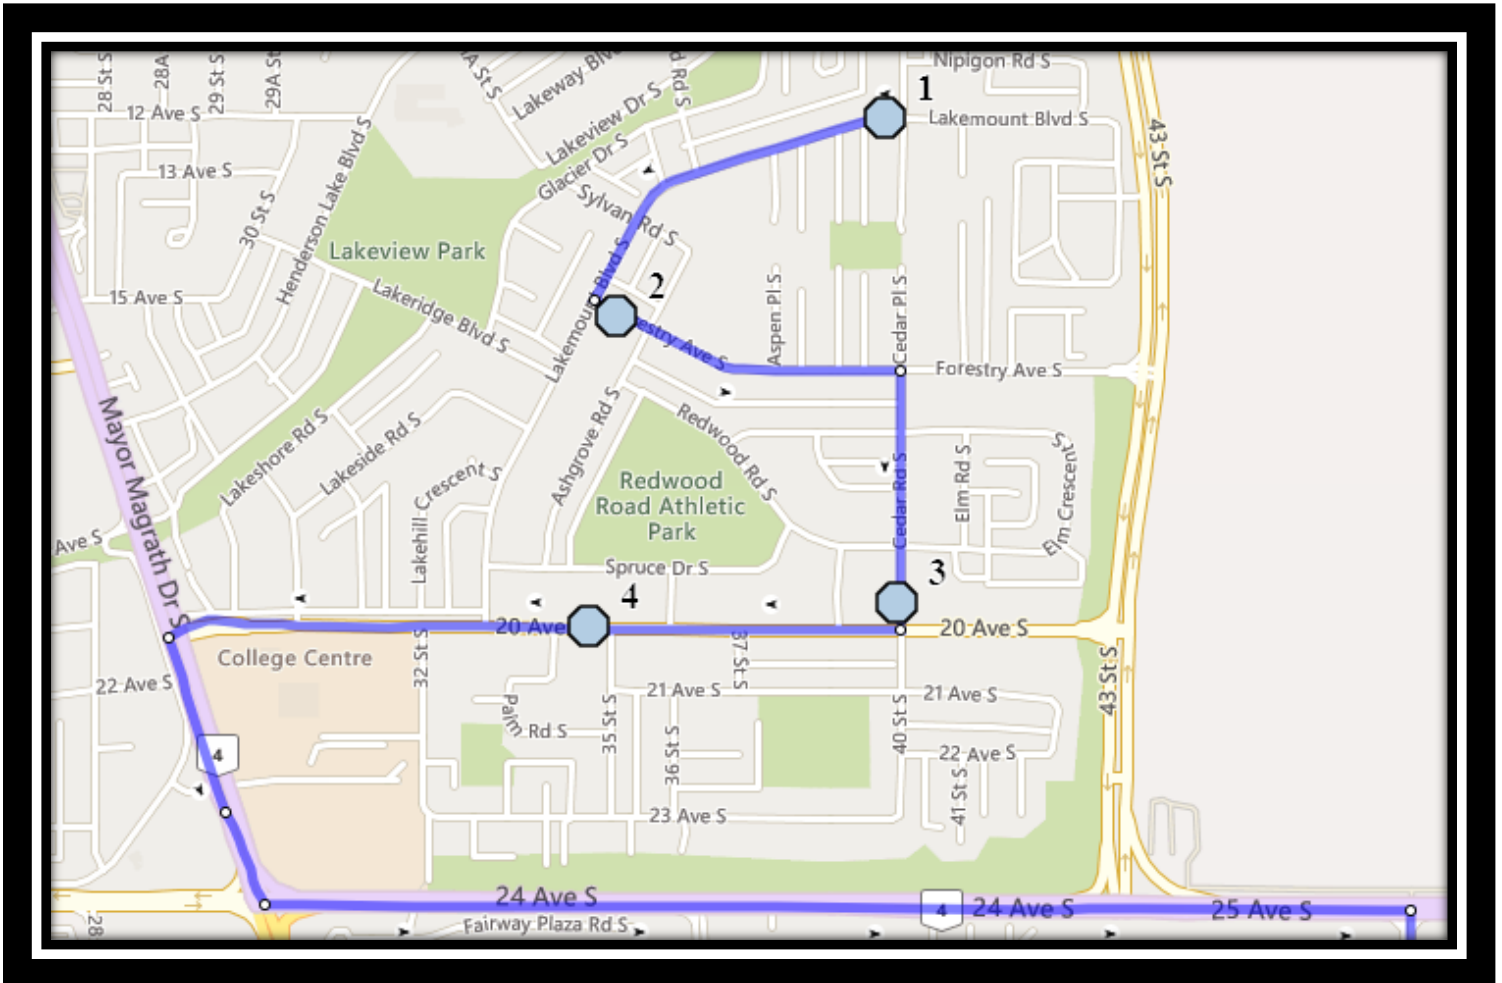

Assumption S2

REVISED: February 7th, 2023

EFFECTIVE: February 15th, 2023

Our Lady of Assumption – 2219 14 Ave South – (403) 327-5028

Please arrive 10 minutes before scheduled pick up and drop off times. Times shown may vary due to weather & traffic conditions.
Bus routes and maps are subject to change. For the most up-to-date version, visit www.southland.ca/lethbridge.