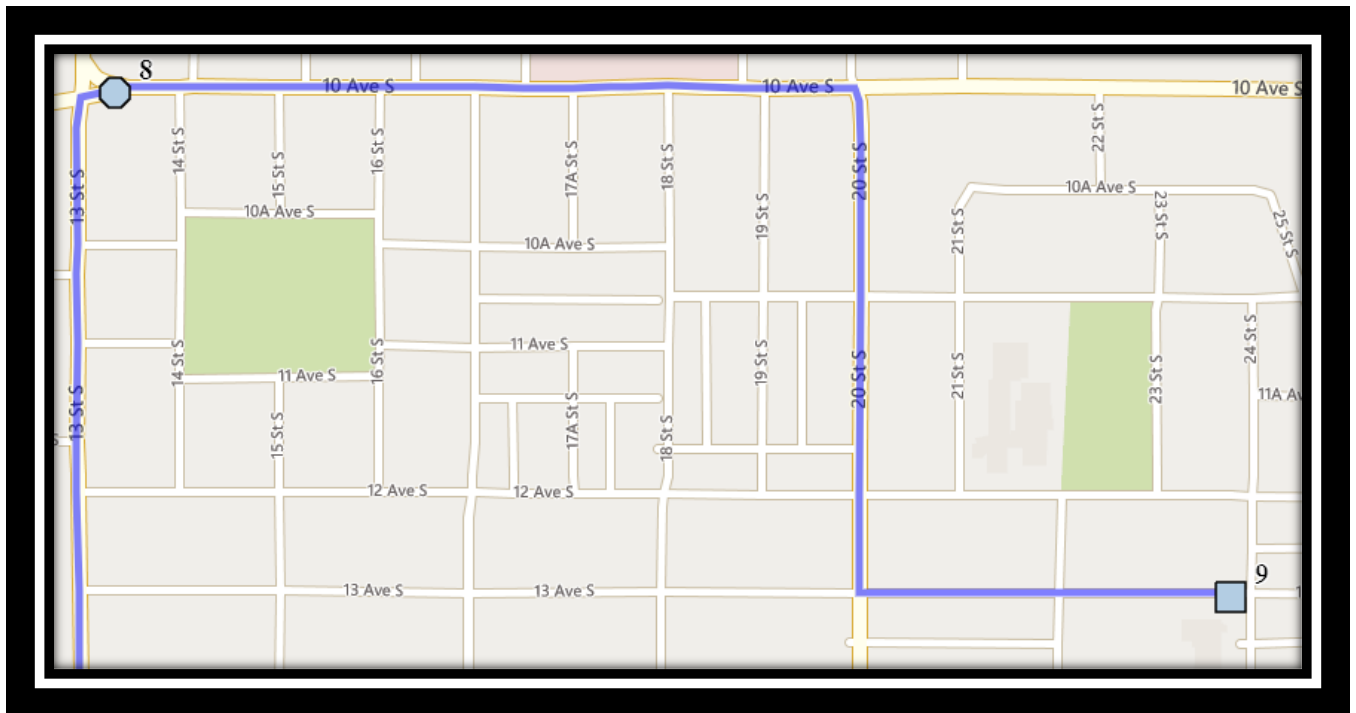

Assumption S2

REVISED: February 7th, 2023

EFFECTIVE: February 15th, 2023

Our Lady of Assumption – 2219 14 Ave South – (403) 327-5028

Please arrive 10 minutes before scheduled pick up and drop off times. Times shown may vary due to weather & traffic conditions.

Bus routes and maps are subject to change. For the most up-to-date version, visit www.southland.ca/lethbridge.