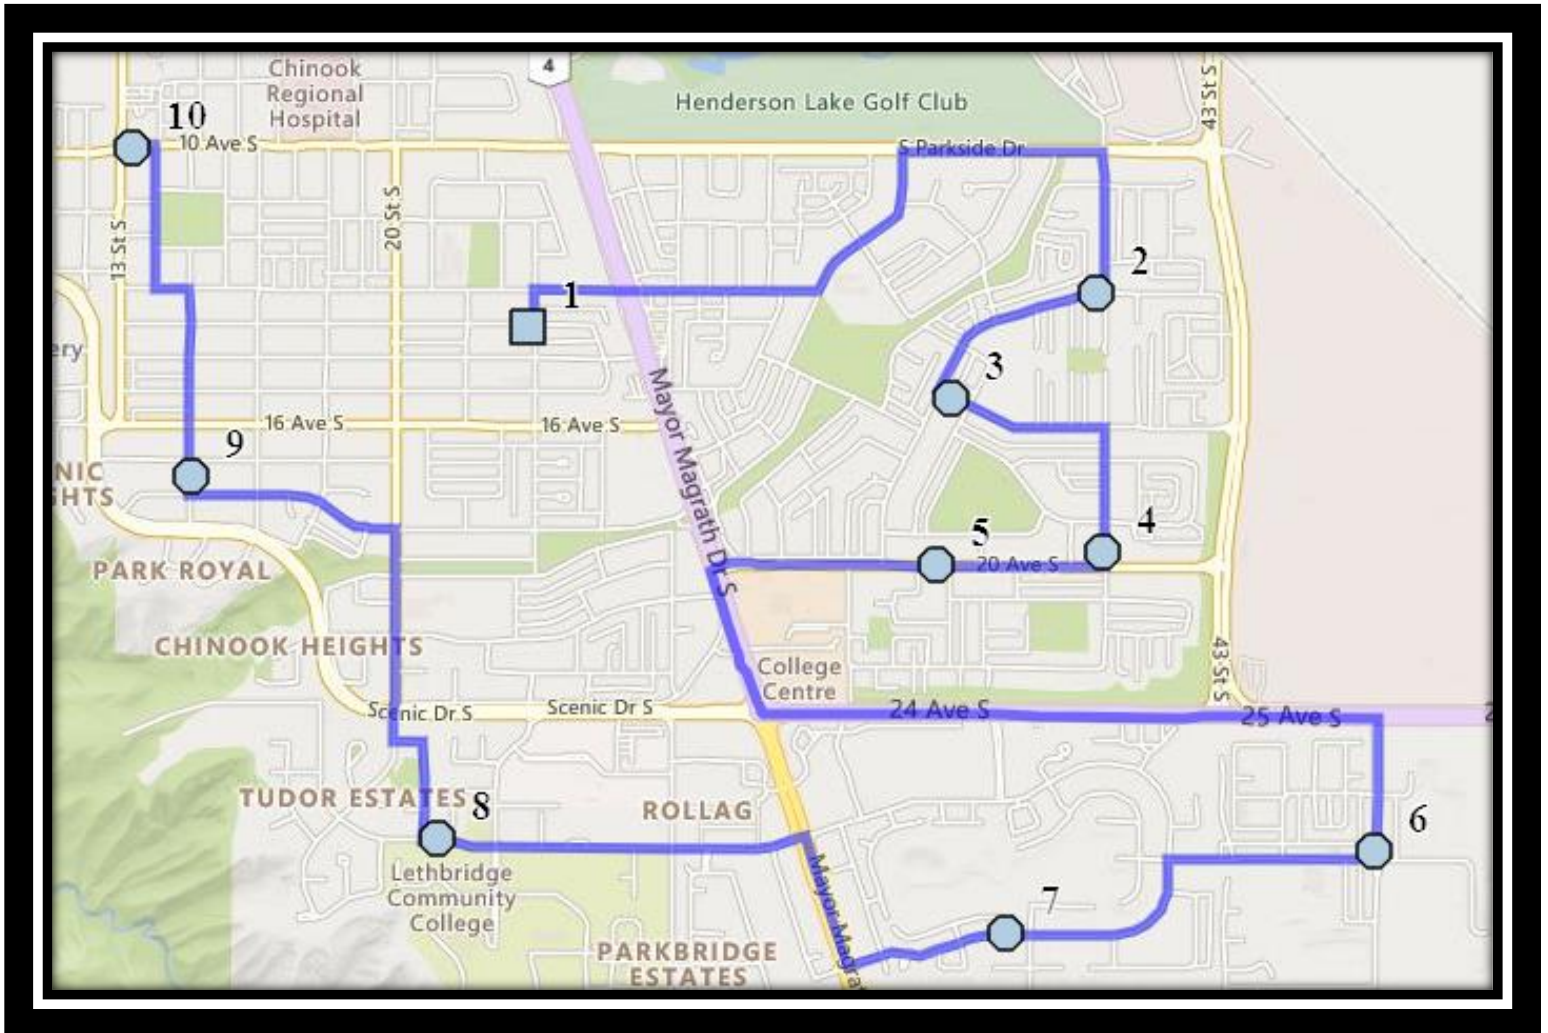

Assumption S2

REVISED: February 7th, 2023

EFFECTIVE: February 15th, 2023

PM route

Our Lady of Assumption – 2219 14 Ave South – (403) 327-5028

Please arrive 10 minutes before scheduled pick up and drop off times. Times shown may vary due to weather & traffic conditions. Bus routes and maps are subject to change. For the most up-to-date version, visit www.southland.ca/lethbridge.